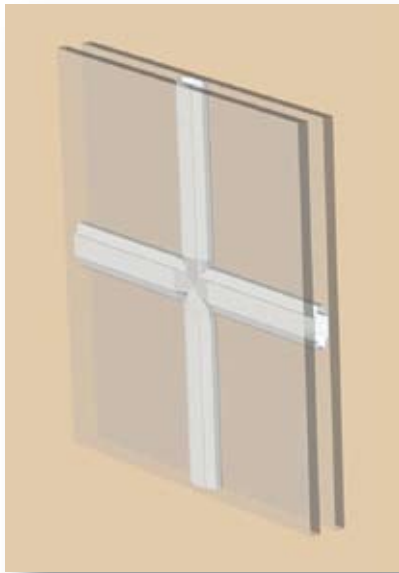

GRIDS OPTIONS