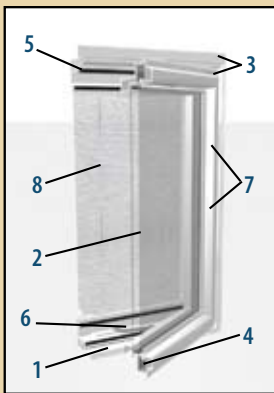

FEATURES

AWNING

1. 3 1/4" Frame Depth
2. 1" or 7/8" Glazing
3. Full Welded Frame & Sash
4. Aluminum Sash Reinforcement
5. Multi-Chamber Frame
6. Awning Operators
7. Sash Hinge
8. Extruded Screen Frame

CASEMENT

1. 3 1/4" Frame Depth
2. 7/8" Glazing or 1" Optional
3. Full Welded Frame & Sash
4. Aluminum Sash Reinforcement
5. Multi-Chamber Frame
6. Casement Operators
7. Knuckle Leaf Hinge
8. Extruded Screen Frame

THE AWNING AND CASEMENT WINDOWS

feature a heavy 3 1/4" frame, out swing, rotary operator and butt hinged casement. In addition, the awning and casements feature:

- NEW Euro-style lock and handle
- NEW Euro-style operators
- Custom aluminum butt hinges with a stainless steel pin
- U Factor as low as .30
- Double wall flush fin
- Flanged screen frame for "clean" look
- Extruded tubular aluminum screen frame for added strength
- Available in arch top styles

Standard Features:

- Multi point locking hardware
- Triple tier weather strip protection

Options:

- Available in 1" glazing
- Stainless hardware

Majestic Arch Top Casement & Awning Windows

The Majestic Arch Top Casement window will beautify your home for years to come. The contemporary design combines energy efficiency with fashionable style to produce an elegance that is unsurpassed in the industry. The Majestic Arch Top Casement features a unique hinge for extra stability, even sight line, fusion welded frame & sash and multi-chamber frame.