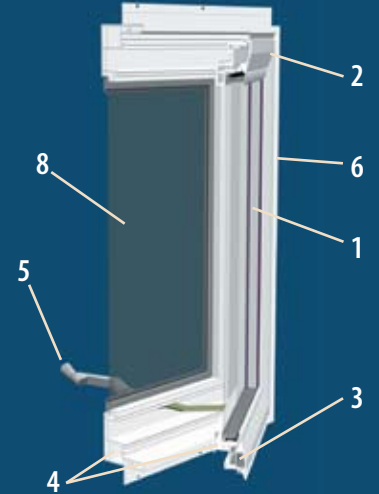

FEATURES

CASEMENT CROSS SECTION