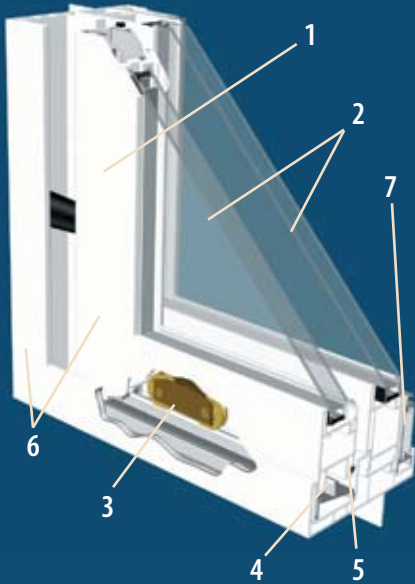

CROWN

Patio Door

FEATURES

PATIO DOOR CORNER SECTION

1. Inside Slide
2. 3/4" Dual Glazing Standard
3. Tandem Adjustable Rollers
4. Aluminum Extruded Track
5. Steel Stiffener
6. Full Welded Frame & Sash

The Crown Series 5800 Patio Door creates the perfect passage way between the home and a patio, courtyard or veranda. Vinyl patio doors are available in a variety of configurations that include grid patterns and specialty glass finishes. Thermal glazing applications are available to ensure that maximum glass exposure is maintained without losing energy during seasonal extremes. Crown doors are the answer to protection from the elements with style and quality.