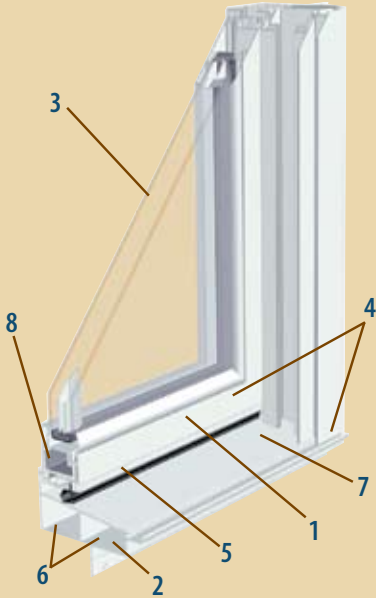

MAJESTIC

FEATURES

DOUBLE HUNG CORNER SECTION

1. Tilt-In Sash
2. 3 1/4" Frame Depth
3. 3/4" Standard or Optional 7/8" Glazing
4. Full Welded Frame & Sash
5. Accordion Gasket
6. Multi-Chamber Frame
7. Sloped Sill for Easy Cleaning
8. Aluminum Sash Stiffener

Additional Features

- Dual Sash Stops
- Deluxe Latch with Turn Lock to Match
- Flush Tilt- Hardware

THE DOUBLE HUNG WINDOW is the premier product in the Majestic Series. This window has two sash (window panes.) and both operate vertically to allow for optimal ventilation.

The feature which distinguishes this window from that of our competitors is the truly welded corners with slope sill design. This unique trademark ensures long lasting performance. Our even sight line design enables you to maintain the beauty and crystal clarity of your windows from inside the home. Accessing the sash is easy. Simply depress the sash locks at the top of each window and tilt inward. The base of the sash have pivot hinges that will keep the sash attached to the frame. This window is also available in a single hung configuration.