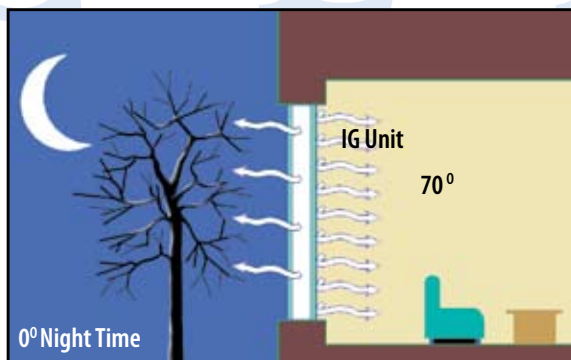

1. Tested in accordance to AAMA/WDMA/CSA 101/I.S.2/A440-05
2. Static pressure and air velocity relationship expressed mathematically by the formula: $P = 0.00256V^2$
3. Forced entry resistance tested in accordance to CAWM 301-90 for windows and CAWM 300-96 for doors.
4. Forced entry resistance tested in accordance to ASTM F588 for windows and ASTM F842 for doors.
5. U-Value determined in accordance to NFRC 100.
6. Solar heat gain coefficient certified in accordance to NFRC-200.
7. Visible light transmittance certified in accordance to NFRC-200.
8. Sound transmission class determined using ASTM-413.

GLASS PERFORMANCE

Winter Comfort