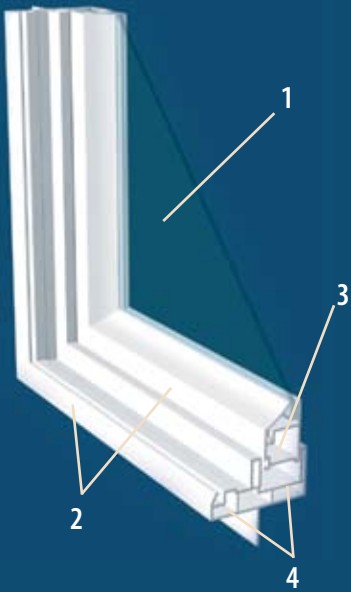

CROWN

CROWN SERIES 5300

Horizontal Sliding

FEATURES

HORIZONTAL SLIDING CORNER SECTION