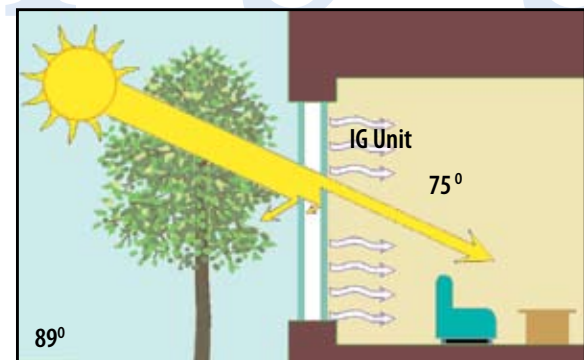

Summer Comfort

Both the **Majestic** and **Crown Series** products offer protection from the sun's harmful ultraviolet rays while addressing heat conservation issues. Combating the harmful effects of ultraviolet light will assist in reducing deterioration of window treatments, home furnishings and floorings. Low-emissivity (low-e or the ability to block heat & ultraviolet light) glass options dramatically reduce the ultraviolet light's ability to enter your home. Additionally, reflecting heat, whether internally or externally, is a concern of all home owners from an economic and ecological standpoint. Think smart and inquire about International Window's low-e glass options to save, in more ways than one!