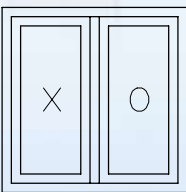

Crown 5365 Deluxe Retrofit Windows

Sliding Window • Single Hung Window • Picture Window

Type "XO"