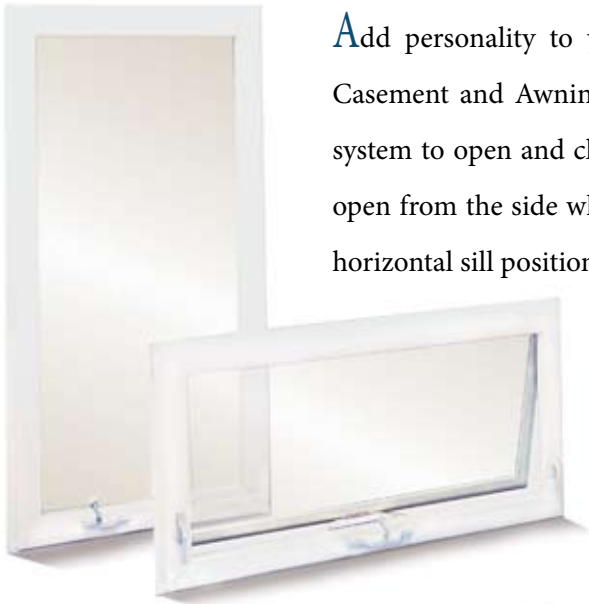

CROWN

CROWN SERIES 5300

Casement / Awning

Add personality to your home with the Crown Series Casement and Awning Windows. Using a shaft operator system to open and close the window, casement windows open from the side while awning windows open from the horizontal sill position providing ventilation.

Bay & Bow

We grouped a series of window styles together to create an impressive window design. Showcase a large room with Bay and Bow windows from International Window.