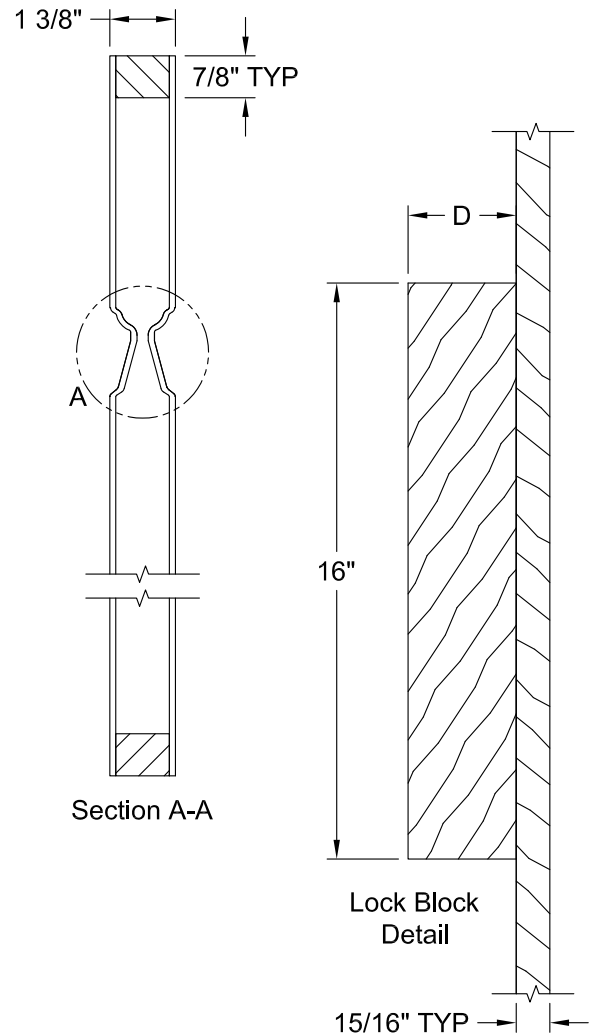

CONTINENTAL SMOOTH 6'-8"

Detail A
Ovolo Sticking

Dimension Table				
Door Size	A	B	C	D
3'-0" x 6'-8"	36"	24"	6"	3"
2'-10" x 6'-8"	34"	24"	4"	3"
2'-8" x 6'-8"	32"	21"	4 1/2"	3"
2'-6" x 6'-8"	30"	20"	5"	3"
2'-4" x 6'-8"	28"	18"	5"	3"
2'-2" x 6'-8"	26"	18"	4"	3"
2'-0" x 6'-8"	24"	14"	5"	3"
1'-10" x 6'-8"	22"	14"	4"	3"
1'-8" x 6'-8"	20"	10 9/16"	4 23/32"	3"
1'-6" x 6'-8"	18"	10 9/16"	3 23/32"	2 11/16"
1'-4" x 6'-8"	16"	8 9/16"	3 23/32"	2 11/16"
1'-3" x 6'-8"	15"	8 9/16"	3 7/32"	2 1/8"
1'-2" x 6'-8"	14"	8 9/16"	2 23/32"	1 5/8"
1'-0" x 6'-8"	12"	5 9/16"	3 7/32"	2 1/8"