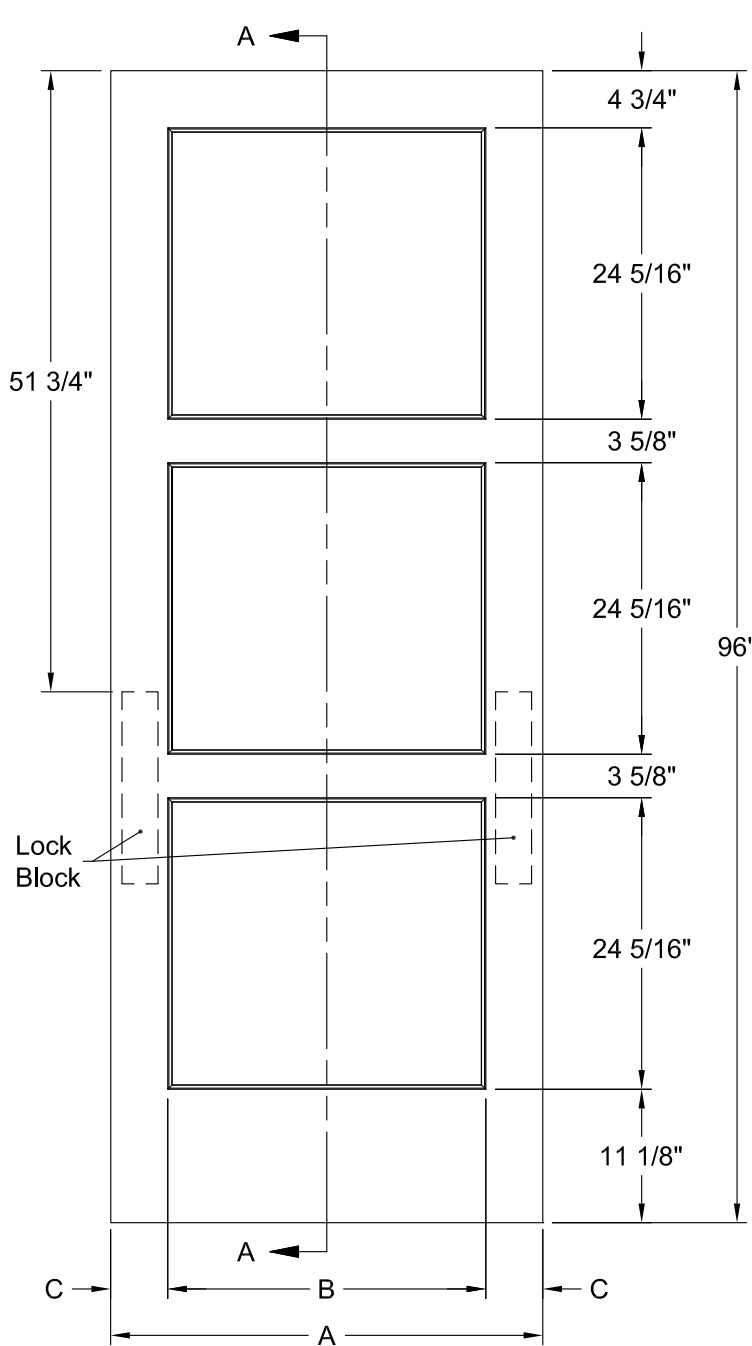

BIRKDALE 3 PANEL SMOOTH 8'-0"

DIMENSION TABLE			
Door Size	A	B	C
3'-0" x 8'-0"	36"	26 1/2"	4 3/4"
2'-10" x 8'-0"	34"	22 1/2"	5 3/4"
2'-8" x 8'-0"	32"	22 1/2"	4 3/4"
2'-6" x 8'-0"	30"	20 1/2"	4 3/4"
2'-4" x 8'-0"	28"	18 1/2"	4 3/4"
2'-2" x 8'-0"	26"	15 1/2"	5 1/4"
2'-0" x 8'-0"	24"	15 1/2"	4 1/4"
1'-10" x 8'-0"	22"	11 1/2"	5 1/4"
1'-8" x 8'-0"	20"	11 1/2"	4 1/4"