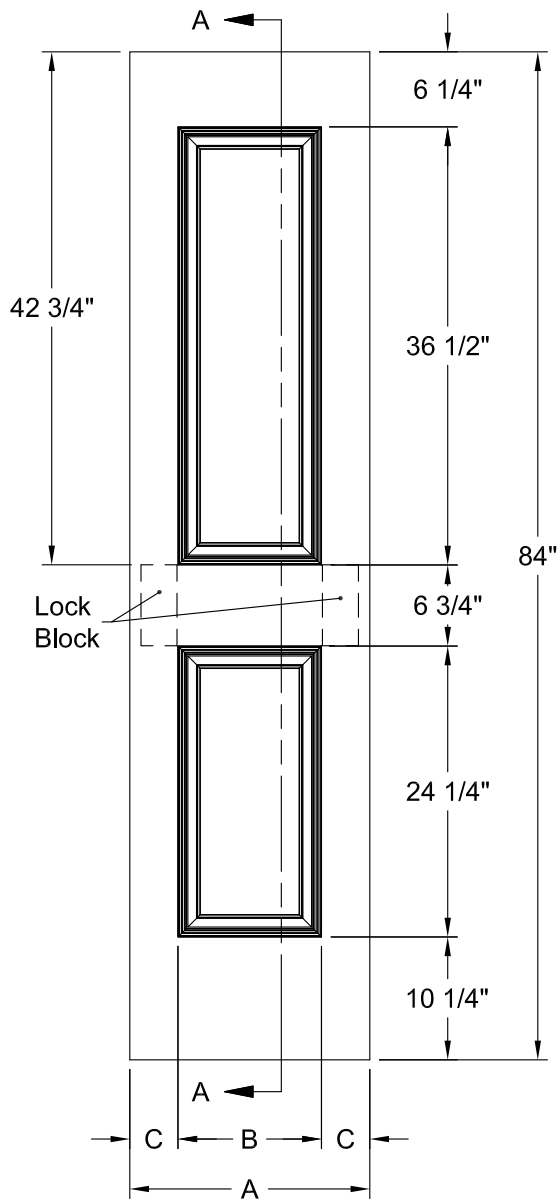

Section A-A

Detail A
INP Profile

Dimension Table			
Door Size	A	B	C
3'-0" x 6'-8"	36"	12"	4 1/8"
2'-10" x 6'-8"	34"	10"	5 1/8"
2'-8" x 6'-8"	32"	10"	4 1/8"
2'-6" x 6'-8"	30"	9"	4 1/8"
2'-4" x 6'-8"	28"	8"	4 1/8"
2'-2" x 6'-8"	26"	6"	5 1/8"
2'-0" x 6'-8"	24"	6"	4 1/8"
1'-10" x 6'-8"	22"	6"	3 1/8"

COVENTRY BIFOLD SMOOTH 6'-8"

Dimension Table				
Door Size	A	B	C	D
3'-0" x 6'-8"	36"	12"	4 1/8"	17 7/8"
2'-10" x 6'-8"	34"	10"	5 1/8"	16 7/8"
2'-8" x 6'-8"	32"	10"	4 1/8"	15 7/8"
2'-6" x 6'-8"	30"	9"	4 1/8"	14 7/8"
2'-4" x 6'-8"	28"	8"	4 1/8"	13 7/8"
2'-2" x 6'-8"	26"	6"	5 1/8"	12 7/8"
2'-0" x 6'-8"	24"	6"	4 1/8"	11 7/8"
1'-10" x 6'-8"	22"	6"	3 1/8"	10 7/8"

COVENTRY SMOOTH 7'-0"

Section A-A

Lock Block Detail

Detail A
INP Profile

Dimension Table			
Door Size	A	B	C
3'-0" x 7'-0"	36"	12"	4 1/8"
2'-10" x 7'-0"	34"	10"	5 1/8"
2'-8" x 7'-0"	32"	10"	4 1/8"
2'-6" x 7'-0"	30"	9"	4 1/8"
2'-4" x 7'-0"	28"	8"	4 1/8"
2'-2" x 7'-0"	26"	6"	5 1/8"
2'-0" x 7'-0"	24"	6"	4 1/8"
1'-10" x 7'-0"	22"	6"	3 1/8"

COVENTRY SMOOTH 7'-0"

Dimension Table			
Door Size	A	B	C
1'-8" x 7'-0"	20"	12"	4"
1'-6" x 7'-0"	18"	12"	3"
1'-4" x 7'-0"	16"	7"	4 1/2"
1'-3" x 7'-0"	15"	7"	4"
1'-2" x 7'-0"	14"	7"	3 1/2"
1'-0" x 7'-0"	12"	7"	2 1/2"