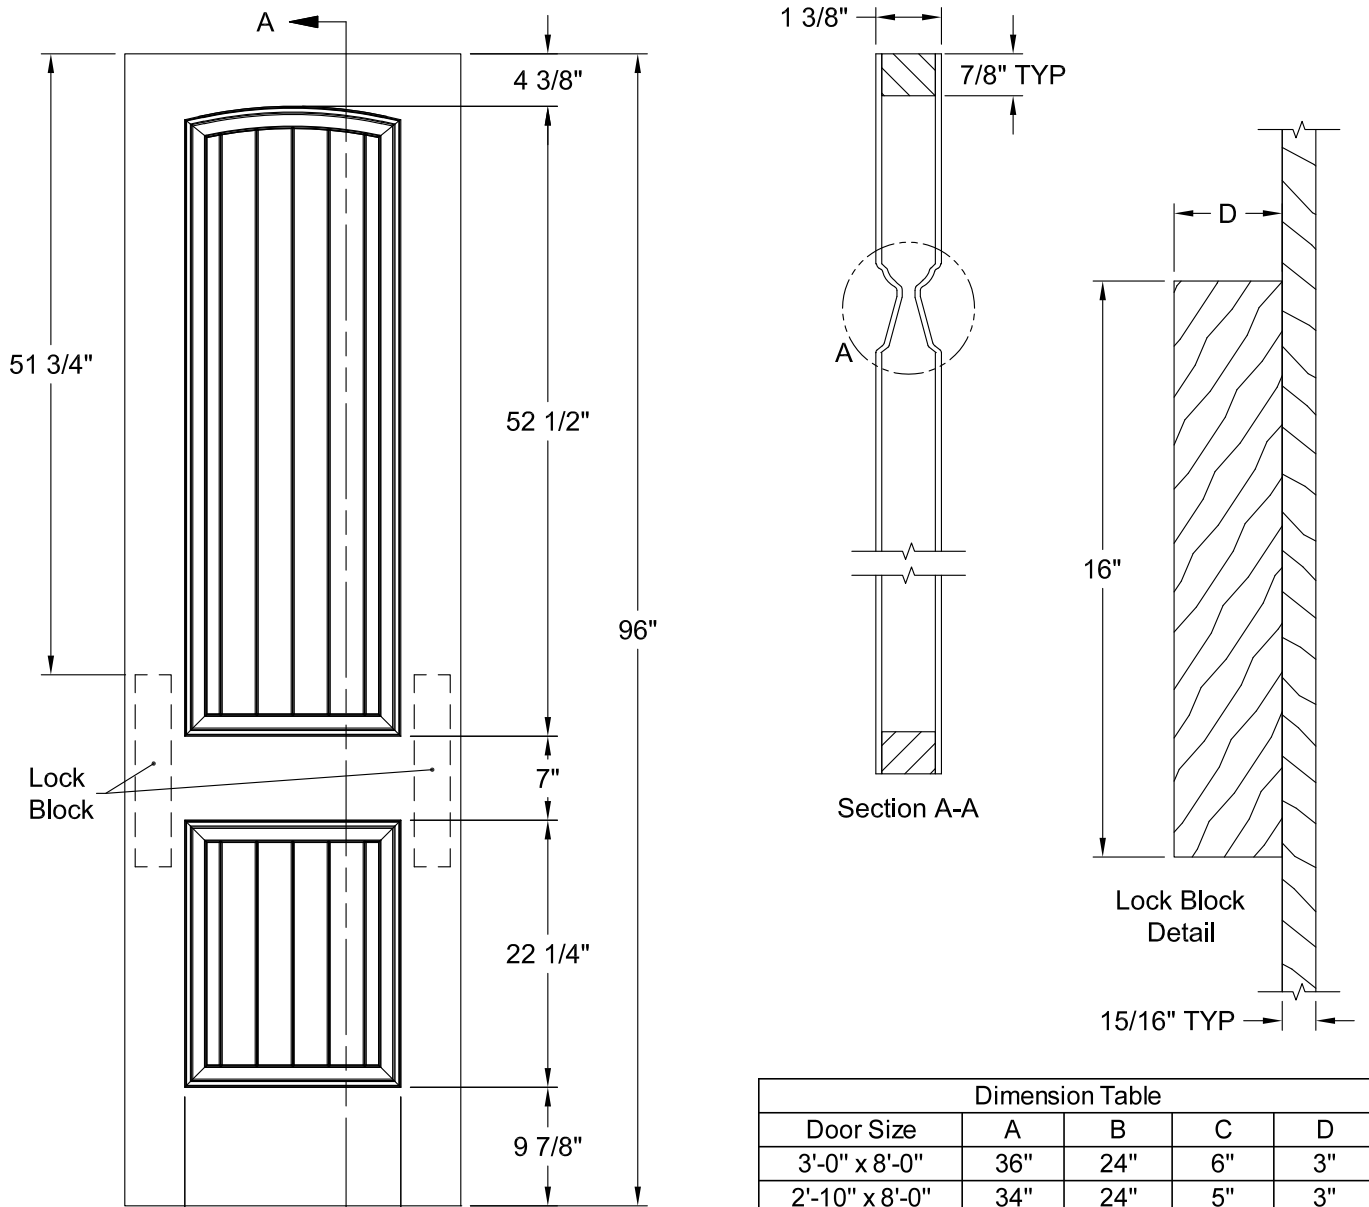

SANTA FE SMOOTH 8'-0"

Dimension Table				
Door Size	A	B	C	D
3'-0" x 8'-0"	36"	24"	6"	3"
2'-10" x 8'-0"	34"	24"	5"	3"
2'-8" x 8'-0"	32"	23"	4 1/2"	3"
2'-6" x 8'-0"	30"	21"	4 1/2"	3"
2'-4" x 8'-0"	28"	18"	5"	3"
2'-2" x 8'-0"	26"	18"	4"	3"
2'-0" x 8'-0"	24"	14"	5"	3"
1'-10" x 8'-0"	22"	14"	4"	2 11/16"
1'-8" x 8'-0"	20"	10"	5"	3"
1'-6" x 8'-0"	18"	10"	4"	3"
1'-4" x 8'-0"	16"	7"	4 1/2"	3"
1'-3" x 8'-0"	15"	7"	4"	3"
1'-2" x 8'-0"	14"	7"	3 1/2"	2 1/8"
1'-0" x 8'-0"	12"	7"	2 1/2"	1 3/8"