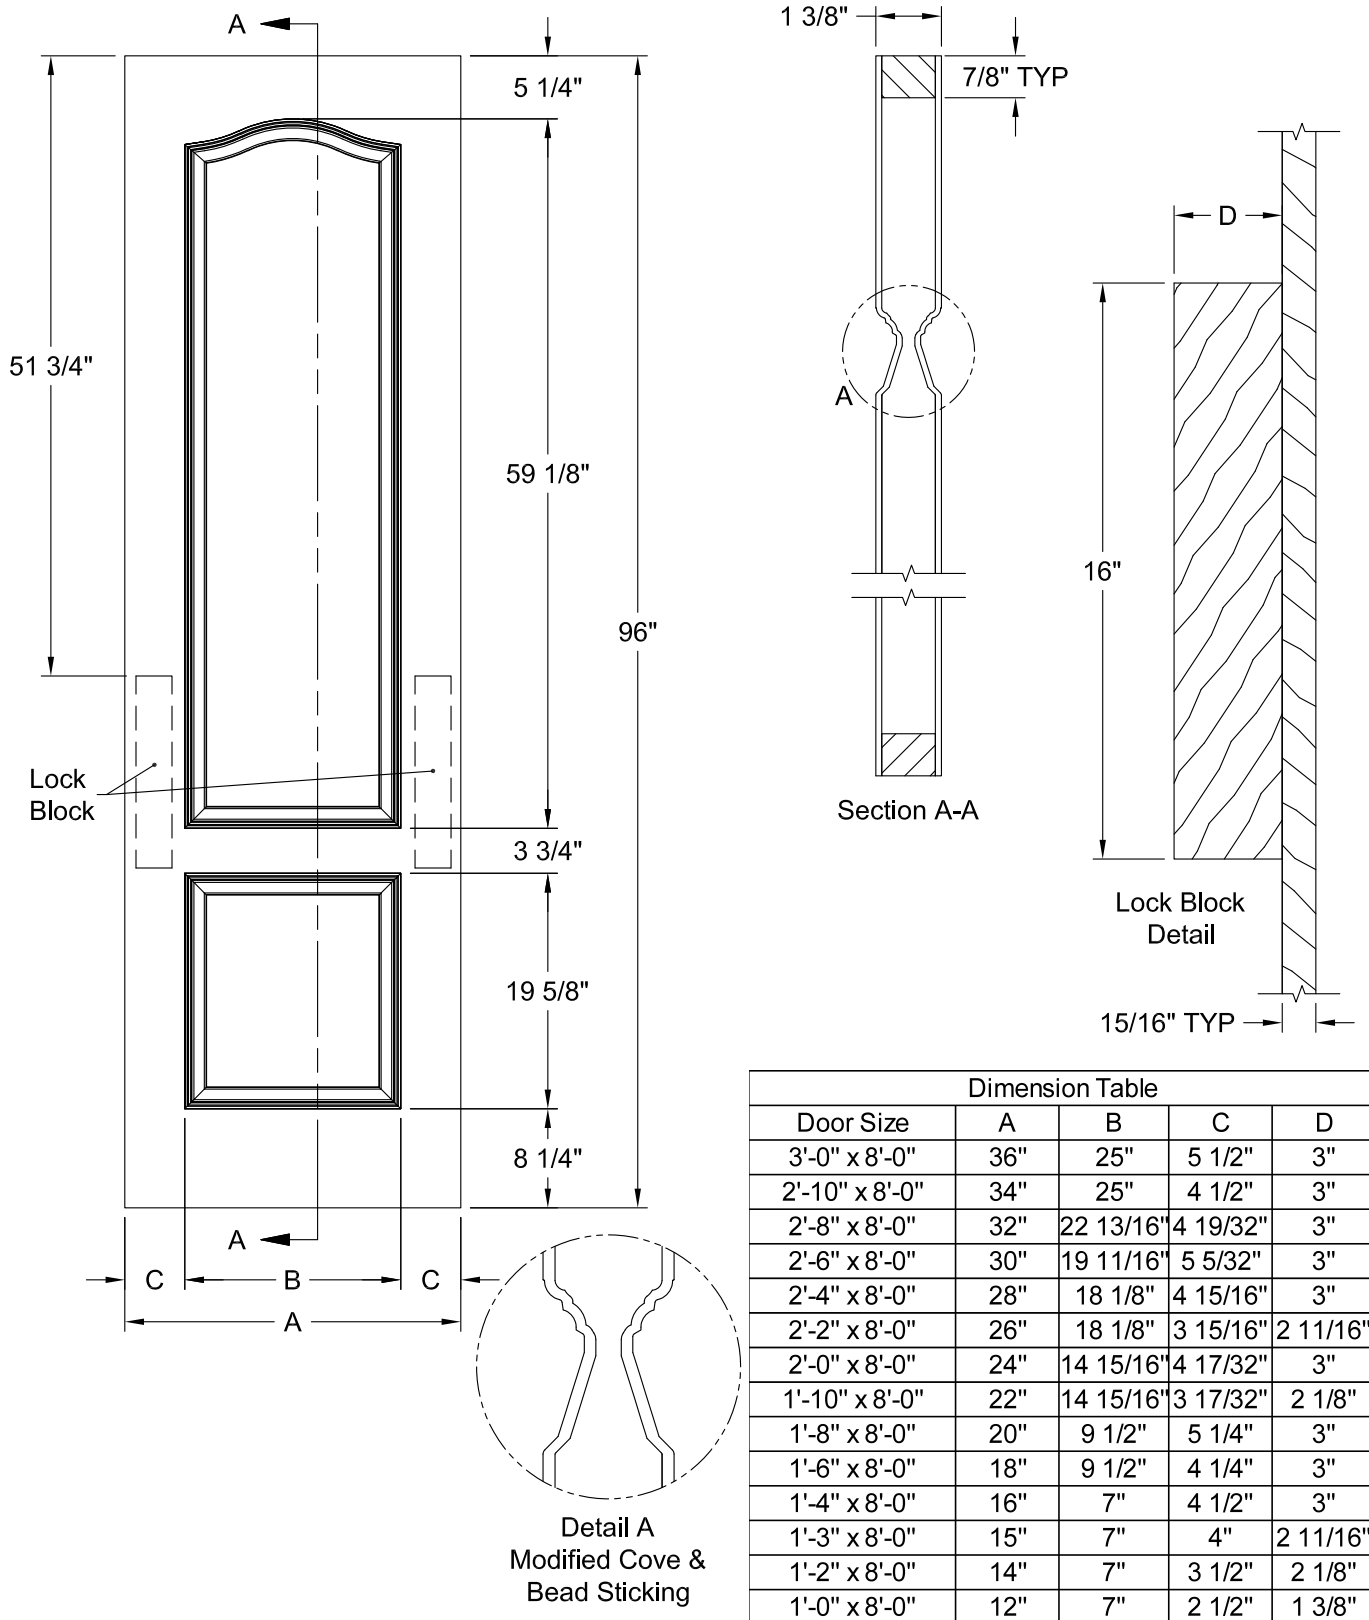

PRINCETON SMOOTH 8'-0"