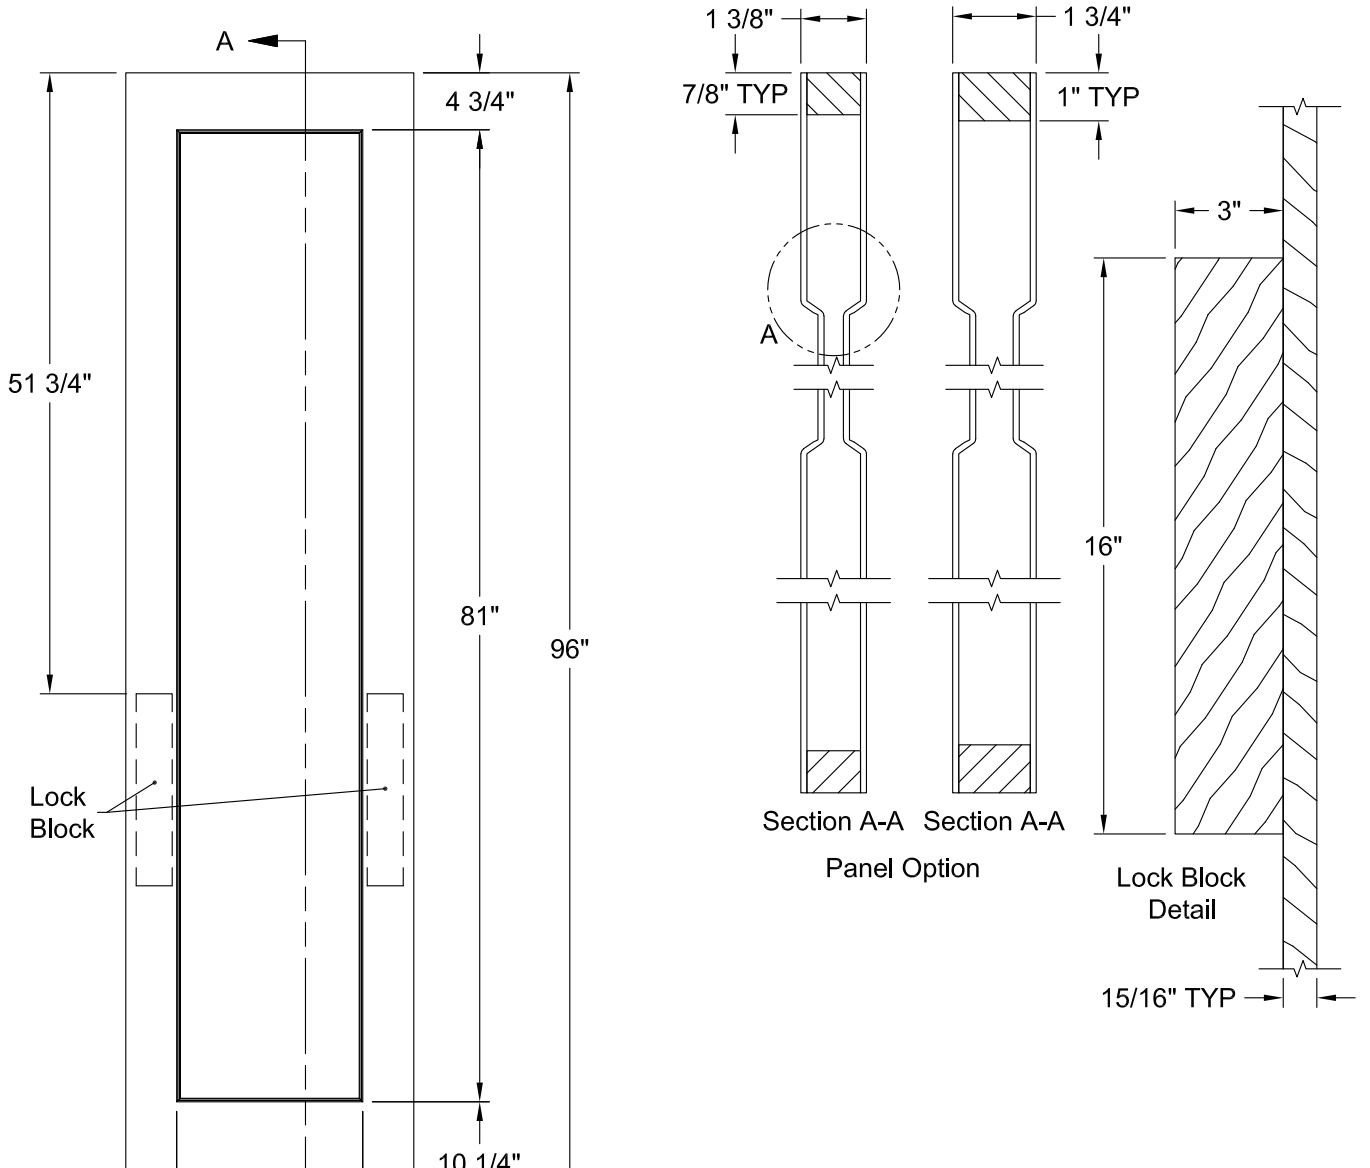

MADISON SMOOTH 8'-0"

Dimension Table			
Door Size	A	B	C
3'-0" x 8'-0"	36"	26 1/2"	4 3/4"
2'-10" x 8'-0"	34"	22 1/2"	5 3/4"
2'-8" x 8'-0"	32"	22 1/2"	4 3/4"
2'-6" x 8'-0"	30"	20 1/2"	4 3/4"
2'-4" x 8'-0"	28"	18 1/2"	4 3/4"
2'-2" x 8'-0"	26"	15 1/2"	5 1/4"
2'-0" x 8'-0"	24"	15 1/2"	4 1/4"
1'-10" x 8'-0"	22"	11 1/2"	5 1/4"
1'-8" x 8'-0"	20"	11 1/2"	4 1/4"
1'-6" x 8'-0"	18"	7 13/16"	5 3/32"
1'-4" x 8'-0"	16"	7 13/16"	4 3/32"