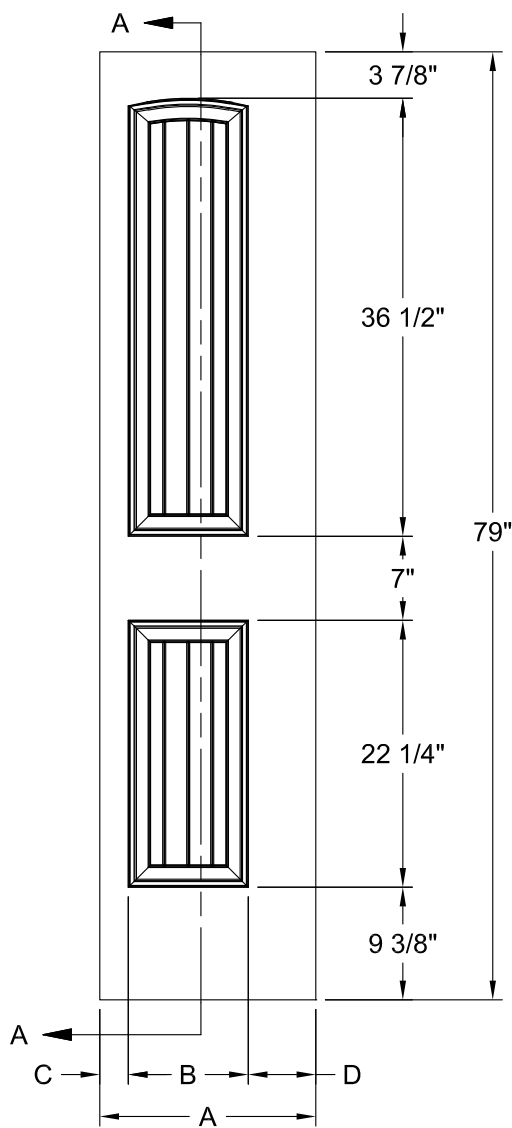

SANTA FE BIFOLD SMOOTH 6'-8"

Detail A
Ovolo Sticking

Dimension Table				
Door Size	A	B	C	D
1'-6" x 6'-8"	18"	10"	2 3/8"	5 5/8"
1'-4" x 6'-8"	16"	7"	6 5/8"	6 5/8"
1'-3" x 6'-8"	15"	7"	5 5/8"	5 5/8"
1'-2" x 6'-8"	14"	7"	4 5/8"	4 5/8"
1'-0" x 6'-8"	12"	7"	3 1/8"	3 1/8"