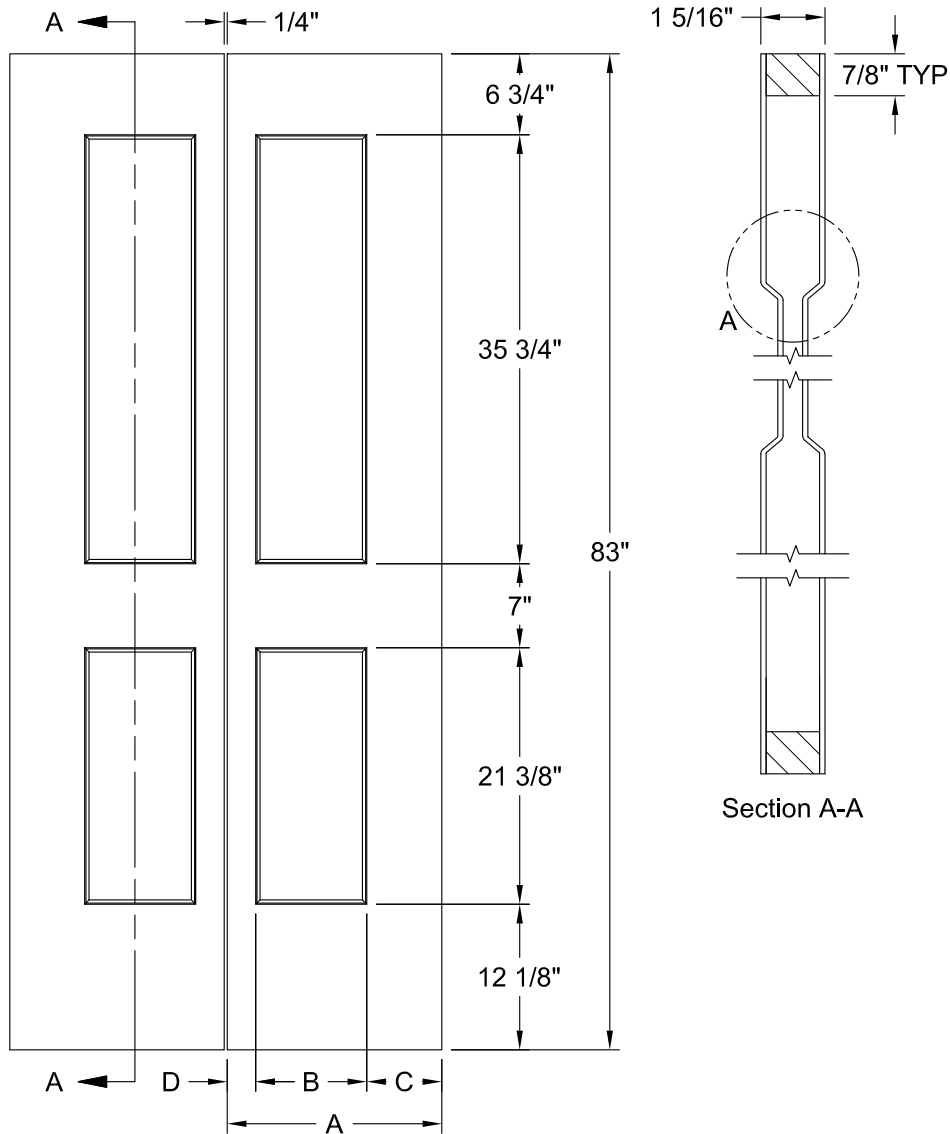

MONROE BIFOLD SMOOTH 6'-8"

Detail A
Monroe Profile

Dimension Table				
Door Size	A	B	C	D
3'-0" x 6'-8"	17 7/8"	9 1/4"	6 1/4"	2 3/8"
2'-10" x 6'-8"	16 7/8"	9 1/4"	5 1/4"	2 3/8"
2'-8" x 6'-8"	15 7/8"	9 1/4"	4 1/4"	2 3/8"
2'-6" x 6'-8"	14 7/8"	7 1/2"	5 1/4"	2 1/8"
2'-4" x 6'-8"	13 7/8"	7 1/2"	4 1/4"	2 1/8"
2'-2" x 6'-8"	12 7/8"	7 1/2"	3 1/4"	2 1/8"
2'-0" x 6'-8"	11 7/8"	6"	4 1/4"	1 5/8"
1'-10" x 6'-8"	10 7/8"	6"	3 1/4"	1 5/8"

MONROE SMOOTH 7'-0"

Detail A
Monroe Profile

Dimension Table				
Door Size	A	B	C	D
3'-0" x 7'-0"	36"	26 1/2"	4 3/4"	3"
2'-10" x 7'-0"	34"	22 1/2"	5 3/4"	3"
2'-8" x 7'-0"	32"	22 1/2"	4 3/4"	3"
2'-6" x 7'-0"	30"	20 1/2"	4 3/4"	3"
2'-4" x 7'-0"	28"	18 1/2"	4 3/4"	3"
2'-2" x 7'-0"	26"	15 1/2"	5 1/4"	3"
2'-0" x 7'-0"	24"	15 1/2"	4 1/4"	3"
1'-10" x 7'-0"	22"	11 1/2"	5 1/4"	3"
1'-8" x 7'-0"	20"	11 1/2"	4 1/4"	3"
1'-6" x 7'-0"	18"	9 1/4"	4 3/8"	3"
1'-4" x 7'-0"	16"	9 1/4"	3 3/8"	2 1/8"
1'-3" x 7'-0"	15"	7 1/2"	3 3/4"	2 11/16"
1'-2" x 7'-0"	14"	7 1/2"	3 1/4"	2 1/8"
1'-0" x 7'-0"	12"	6"	3"	1 5/8"

MONROE BIFOLD SMOOTH 7'-0"

Detail A
Monroe Profile

Dimension Table				
Door Size	A	B	C	D
3'-0" x 7'-0"	17 7/8"	9 1/4"	6 1/4"	2 3/8"
2'-10" x 7'-0"	16 7/8"	9 1/4"	5 1/4"	2 3/8"
2'-8" x 7'-0"	15 7/8"	9 1/4"	4 1/4"	2 3/8"
2'-6" x 7'-0"	14 7/8"	7 1/2"	5 1/4"	2 1/8"
2'-4" x 7'-0"	13 7/8"	7 1/2"	4 1/4"	2 1/8"
2'-2" x 7'-0"	12 7/8"	7 1/2"	3 1/4"	2 1/8"
2'-0" x 7'-0"	11 7/8"	6"	4 1/4"	1 5/8"
1'-10" x 7'-0"	10 7/8"	6"	3 1/4"	1 5/8"