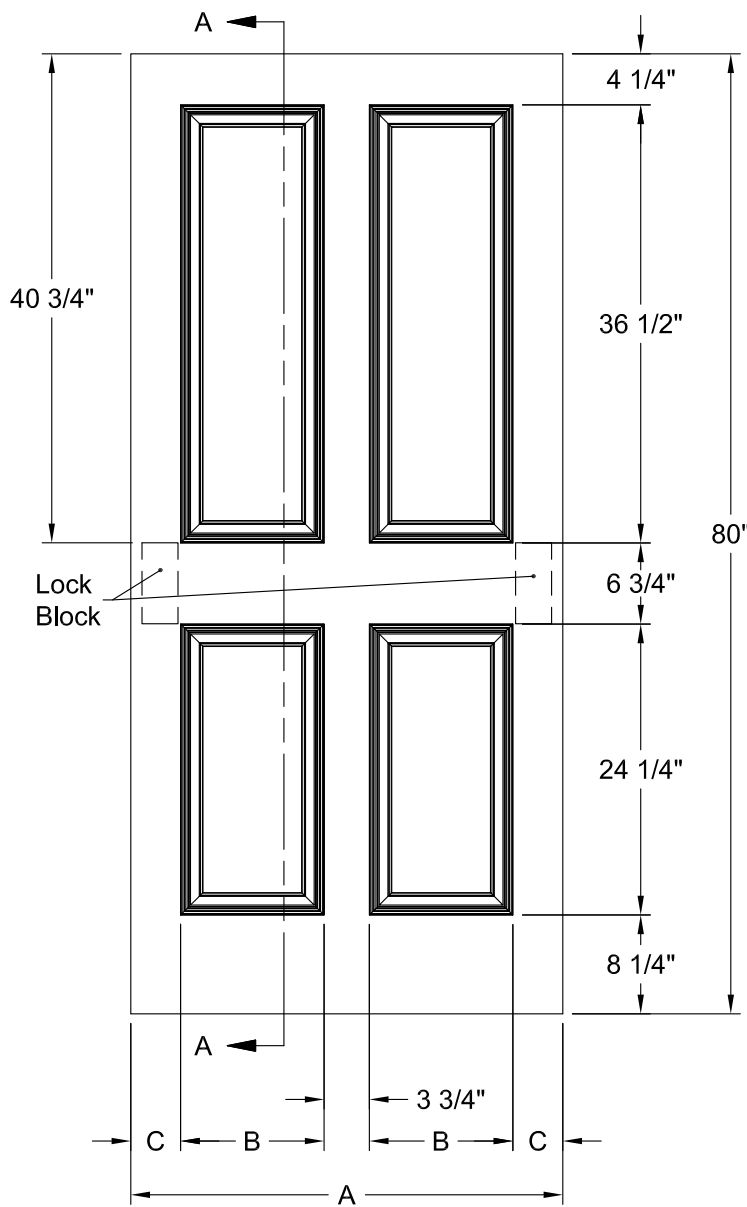

CONTINENTAL COMMERCIAL SMOOTH 6'-8"

Detail A
Ovolo Sticking

Dimension Table
Door Size
3'-0" x 6'-8"

CONTINENTAL COMMERCIAL SMOOTH 7'-0"

Detail A
Ovolo Sticking

Dimension Table
Door Size
3'-0" x 7'-0"

COVENTRY SMOOTH 6'-8"

Section A-A

Detail A
INP Profile

Dimension Table			
Door Size	A	B	C
3'-0" x 6'-8"	36"	12"	4 1/8"
2'-10" x 6'-8"	34"	10"	5 1/8"
2'-8" x 6'-8"	32"	10"	4 1/8"
2'-6" x 6'-8"	30"	9"	4 1/8"
2'-4" x 6'-8"	28"	8"	4 1/8"
2'-2" x 6'-8"	26"	6"	5 1/8"
2'-0" x 6'-8"	24"	6"	4 1/8"
1'-10" x 6'-8"	22"	6"	3 1/8"