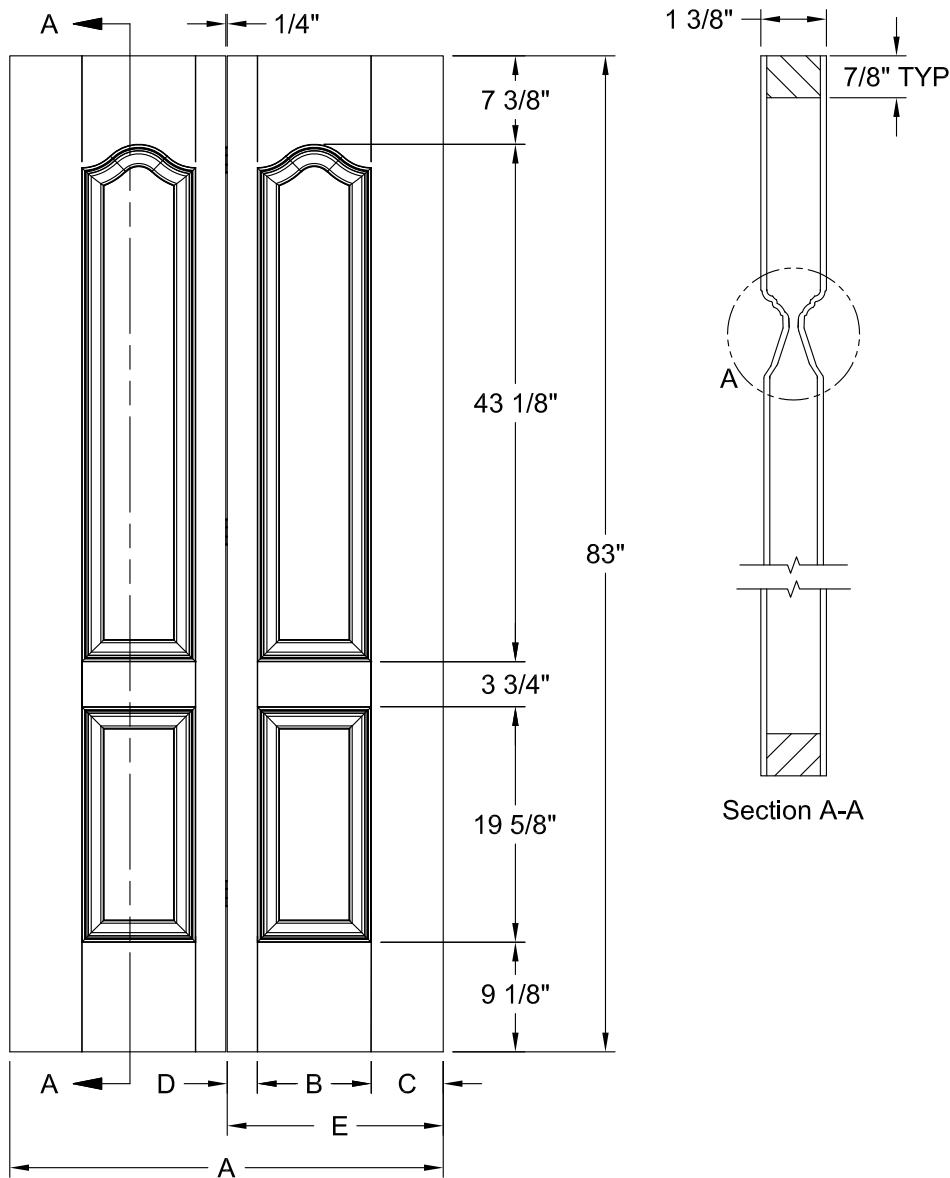

CAMDEN BIFOLD OAK GRAIN 7'-0"

Detail A
Modified Cove &
Bead Sticking

Dimension Table					
Door Size	A	B	C	D	E
3'-0" x 7'-0"	36"	9 1/2"	6"	2 1/4"	17 7/8"
2'-10" x 7'-0"	34"	9 1/2"	5"	2 1/4"	16 7/8"
2'-8" x 7'-0"	32"	9 1/2"	4 9/16"	1 13/16"	15 7/8"
2'-6" x 7'-0"	30"	7 1/2"	5 1/8"	2 1/4"	14 7/8"
2'-4" x 7'-0"	28"	7 1/2"	4 1/8"	2 1/4"	13 7/8"
2'-2" x 7'-0"	26"	7 1/2"	3 1/8"	2 1/4"	12 7/8"
2'-0" x 7'-0"	24"	6 11/16"	3 13/32"	1 29/32"	11 7/8"
1'-10" x 7'-0"	22"	6 11/16"	2 13/32"	1 29/32"	10 7/8"