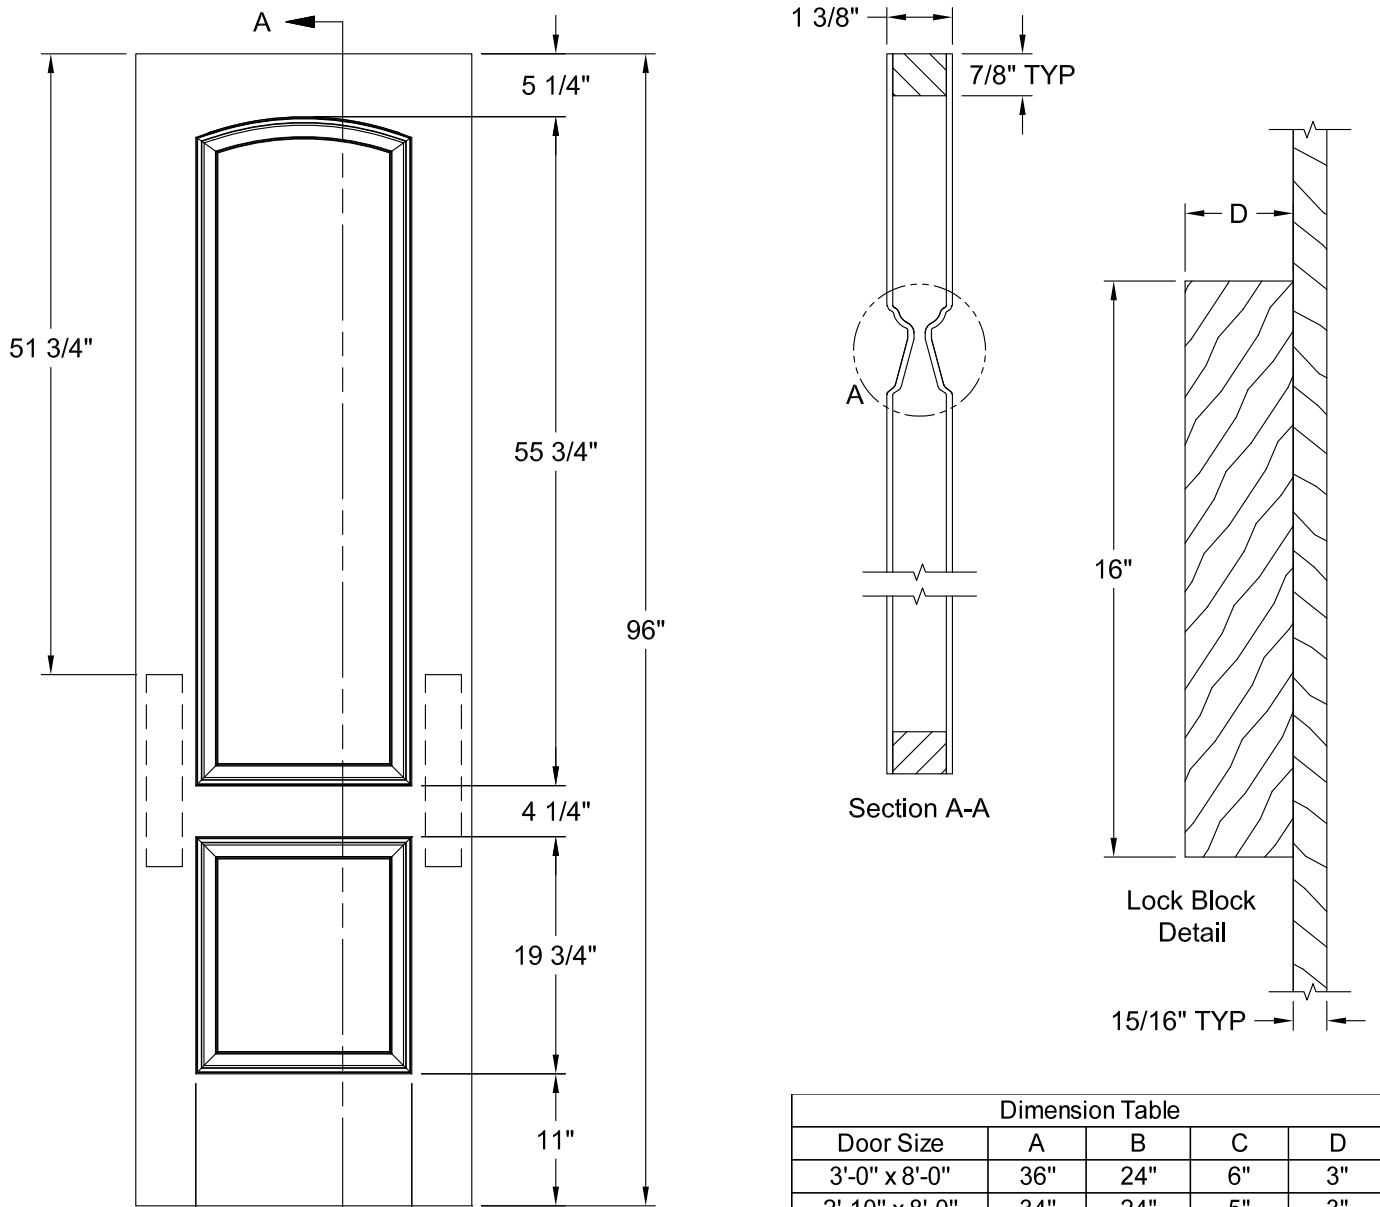

CONTINENTAL SMOOTH 8'-0"

Detail A
Ovolo Sticking

Dimension Table				
Door Size	A	B	C	D
3'-0" x 8'-0"	36"	24"	6"	3"
2'-10" x 8'-0"	34"	24"	5"	3"
2'-8" x 8'-0"	32"	24"	5"	3"
2'-6" x 8'-0"	30"	20"	5"	3"
2'-4" x 8'-0"	28"	18"	5"	3"
2'-2" x 8'-0"	26"	14"	6"	3"
2'-0" x 8'-0"	24"	14"	5"	3"
1'-10" x 8'-0"	22"	14"	4"	3"
1'-8" x 8'-0"	20"	9 3/4"	5 1/8"	3"
1'-6" x 8'-0"	18"	9 3/4"	4 1/8"	3"
1'-4" x 8'-0"	16"	7"	4 1/2"	3"
1'-3" x 8'-0"	15"	7"	4"	3"
1'-2" x 8'-0"	14"	7"	3 1/2"	2 1/8"
1'-0" x 8'-0"	12"	7"	2 1/2"	1 3/8"