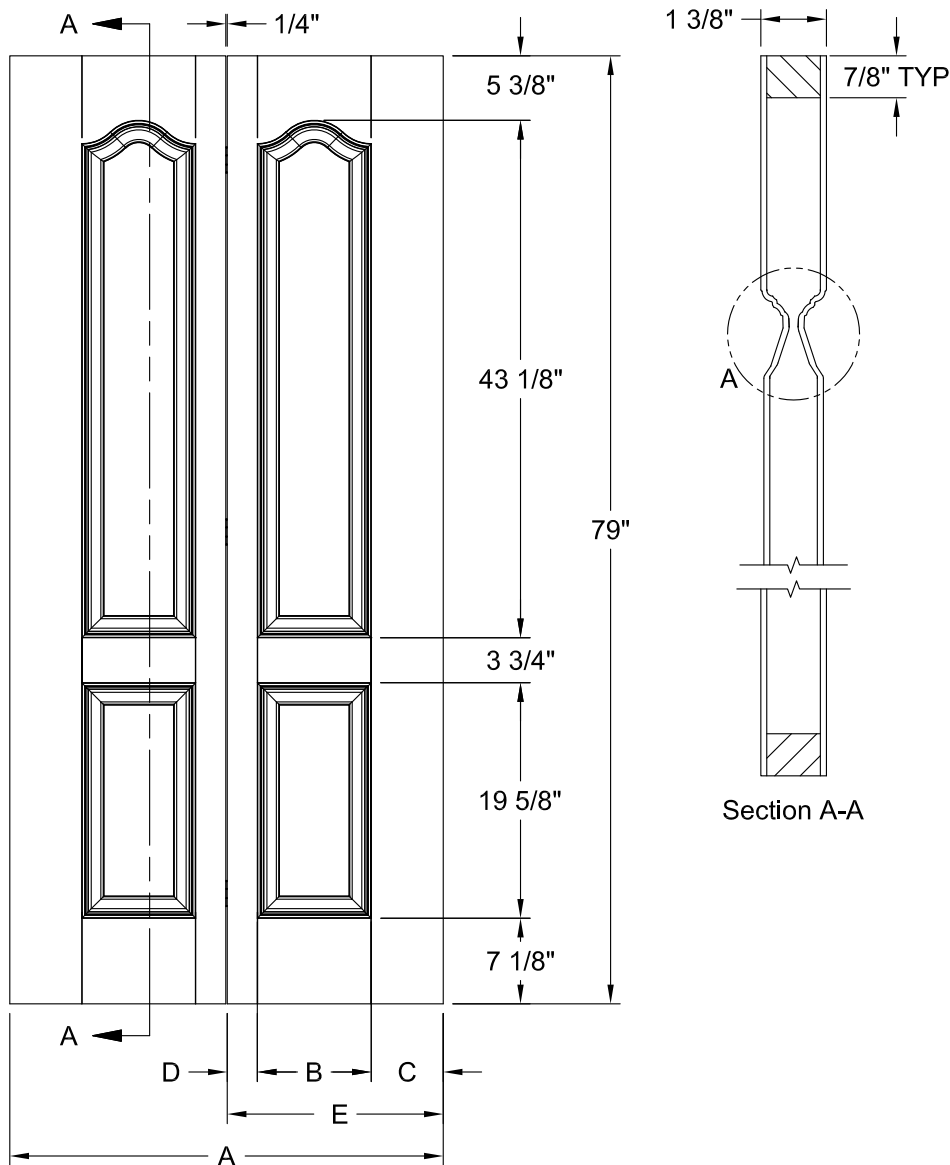

CAMDEN BIFOLD OAK GRAIN 6'-8"

Detail A
Modified Cove &
Bead Sticking

Dimension Table					
Door Size	A	B	C	D	E
3'-0" x 6'-8"	36"	9 1/2"	6"	2 1/4"	17 7/8"
2'-10" x 6'-8"	34"	9 1/2"	5"	2 1/4"	16 7/8"
2'-8" x 6'-8"	32"	9 1/2"	4 9/16"	1 13/16"	15 7/8"
2'-6" x 6'-8"	30"	7 1/2"	5 1/8"	2 1/4"	14 7/8"
2'-4" x 6'-8"	28"	7 1/2"	4 1/8"	2 1/4"	13 7/8"
2'-2" x 6'-8"	26"	7 1/2"	3 1/8"	2 1/4"	12 7/8"
2'-0" x 6'-8"	24"	6 11/16"	3 13/32"	1 29/32"	11 7/8"
1'-10" x 6'-8"	22"	6 11/16"	2 13/32"	1 29/32"	10 7/8"