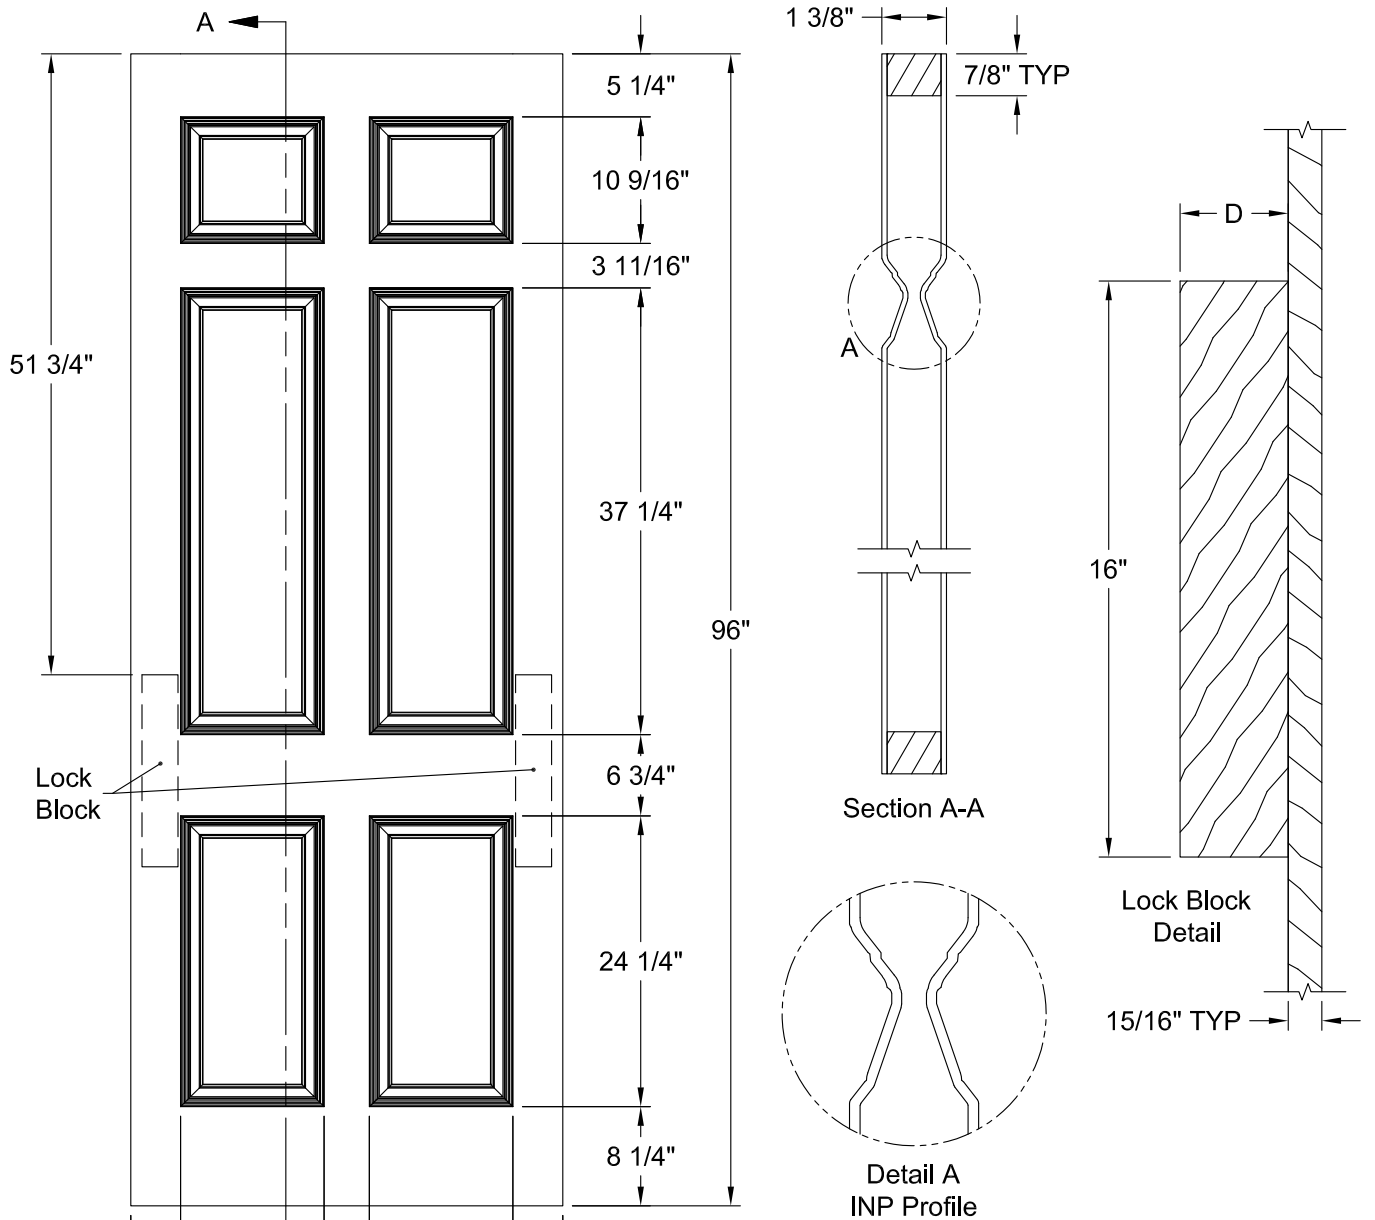

COLONIST SMOOTH 8'-0"

Dimension Table				
Door Size	A	B	C	D
3'-0" x 8'-0"	36"	12"	4 1/8"	3"
2'-10" x 8'-0"	34"	10"	5 1/8"	3"
2'-8" x 8'-0"	32"	10"	4 1/8"	3"
2'-6" x 8'-0"	30"	9"	4 1/8"	3"
2'-4" x 8'-0"	28"	8"	4 1/8"	3"
2'-2" x 8'-0"	26"	6"	5 1/8"	3"
2'-0" x 8'-0"	24"	6"	4 1/8"	3"
1'-10" x 8'-0"	22"	6"	3 1/8"	2 1/8"