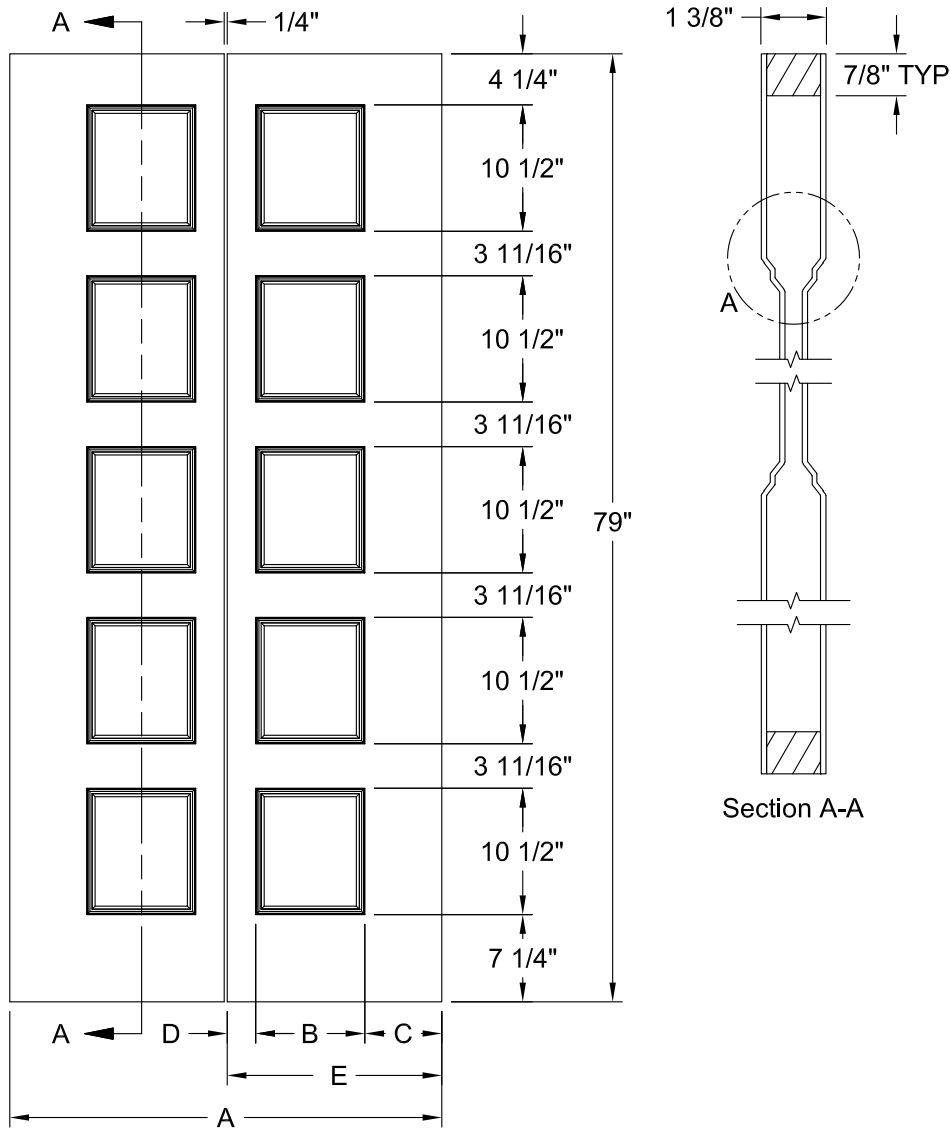

COLONIST SMOOTH COMMERCIAL 6'-8"

Dimension Table
Door Size
3'-0" x 6'-8"

COLONIST SMOOTH COMMERCIAL 7'-0"

Dimension Table
Door Size
3'-0" x 7'-0"

CONMORE SMOOTH 6'-8"

Detail A
Flat Panel
Profile

Dimension Table				
Door Size	A	B	C	D
3'-0" x 6'-8"	36"	25 5/8"	5 3/16"	3"
2'-10" x 6'-8"	34"	23 5/8"	5 3/16"	3"
2'-8" x 6'-8"	32"	23 5/8"	4 3/16"	3"
2'-6" x 6'-8"	30"	21 5/8"	4 3/16"	3"
2'-4" x 6'-8"	28"	19 5/8"	4 3/16"	3"
2'-2" x 6'-8"	26"	15 5/8"	5 3/16"	3"
2'-0" x 6'-8"	24"	15 5/8"	4 3/16"	3"
1'-10" x 6'-8"	22"	15 5/8"	3 3/16"	2 1/8"
1'-8" x 6'-8"	20"	9 5/8"	5 3/16"	3"
1'-6" x 6'-8"	18"	9 5/8"	4 3/16"	3"

CONMORE BIFOLD SMOOTH 6'-8"

Detail A
Flat Panel
Profile

Dimension Table					
Door Size	A	B	C	D	E
3'-0" x 6'-8"	36"	9 1/16"	6 7/16"	2 3/8"	17 7/8"
2'-10" x 6'-8"	34"	9 1/16"	5 7/16"	2 3/8"	16 7/8"
2'-8" x 6'-8"	32"	9 1/16"	4 7/16"	2 3/8"	15 7/8"
2'-6" x 6'-8"	30"	9 1/16"	3 7/16"	2 3/8"	14 7/8"
2'-4" x 6'-8"	28"	9 1/16"	2 7/16"	2 3/8"	13 7/8"
2'-0" x 6'-8"	24"	6 3/4"	3 3/8"	1 3/4"	11 7/8"
1'-10" x 6'-8"	22"	6 3/4"	2 3/8"	1 3/4"	10 7/8"