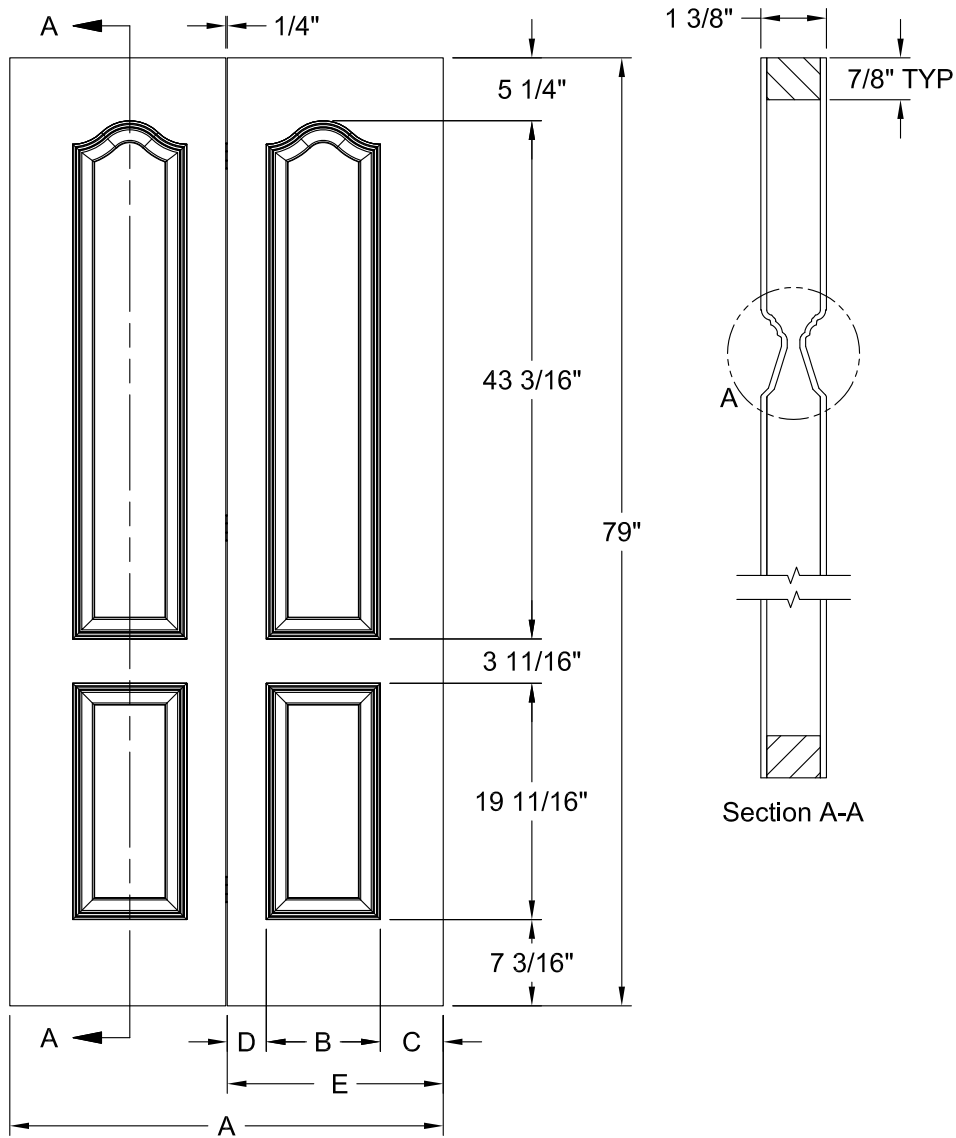

PRINCETON BIFOLD SMOOTH 6'-8"

Detail A
Modified Cove &
Bead Sticking

Dimension Table					
Door Size	A	B	C	D	E
3'-0" x 6'-8"	36"	9 1/2"	5 1/4"	3 1/4"	17 7/8"
2'-8" x 6'-8"	32"	8 1/2"	5 1/4"	2 1/4"	15 7/8"
2'-6" x 6'-8"	30"	8 1/2"	4 1/4"	2 1/4"	17 7/8"
2'-4" x 6'-8"	28"	6 5/8"	4 1/2"	2 7/8"	13 7/8"
2'-0" x 6'-8"	24"	6 5/8"	3 1/2"	1 7/8"	11 7/8"