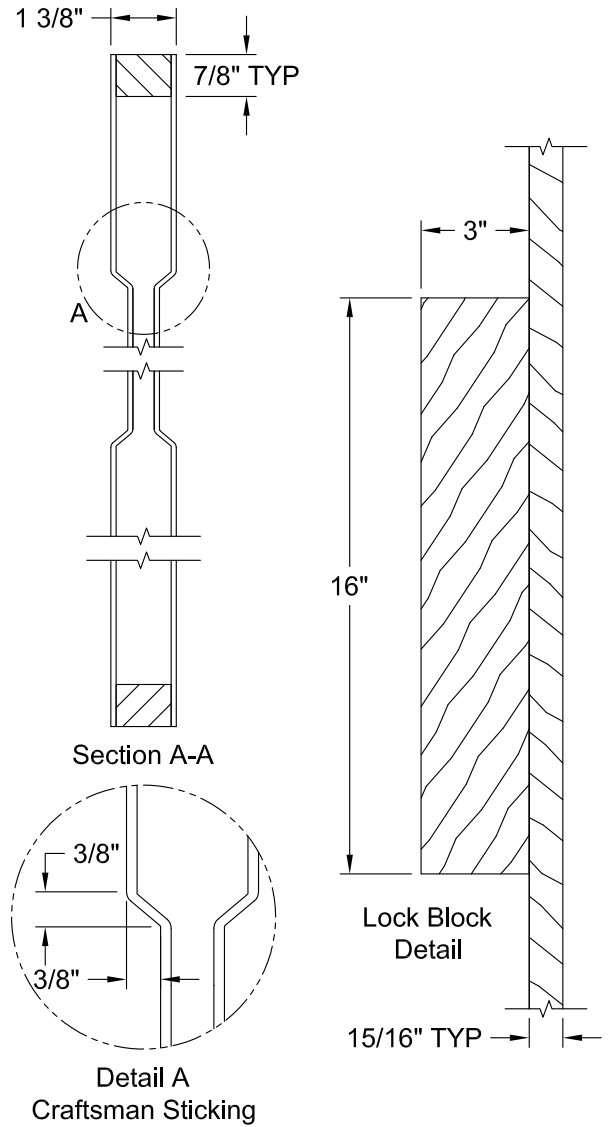

BIRKDALE 3 PANEL SMOOTH 8'-0"

DIMENSION TABLE			
Door Size	A	B	C
3'-0" x 8'-0"	36"	26 1/2"	4 3/4"
2'-10" x 8'-0"	34"	22 1/2"	5 3/4"
2'-8" x 8'-0"	32"	22 1/2"	4 3/4"
2'-6" x 8'-0"	30"	20 1/2"	4 3/4"
2'-4" x 8'-0"	28"	18 1/2"	4 3/4"
2'-2" x 8'-0"	26"	15 1/2"	5 1/4"
2'-0" x 8'-0"	24"	15 1/2"	4 1/4"
1'-10" x 8'-0"	22"	11 1/2"	5 1/4"
1'-8" x 8'-0"	20"	11 1/2"	4 1/4"