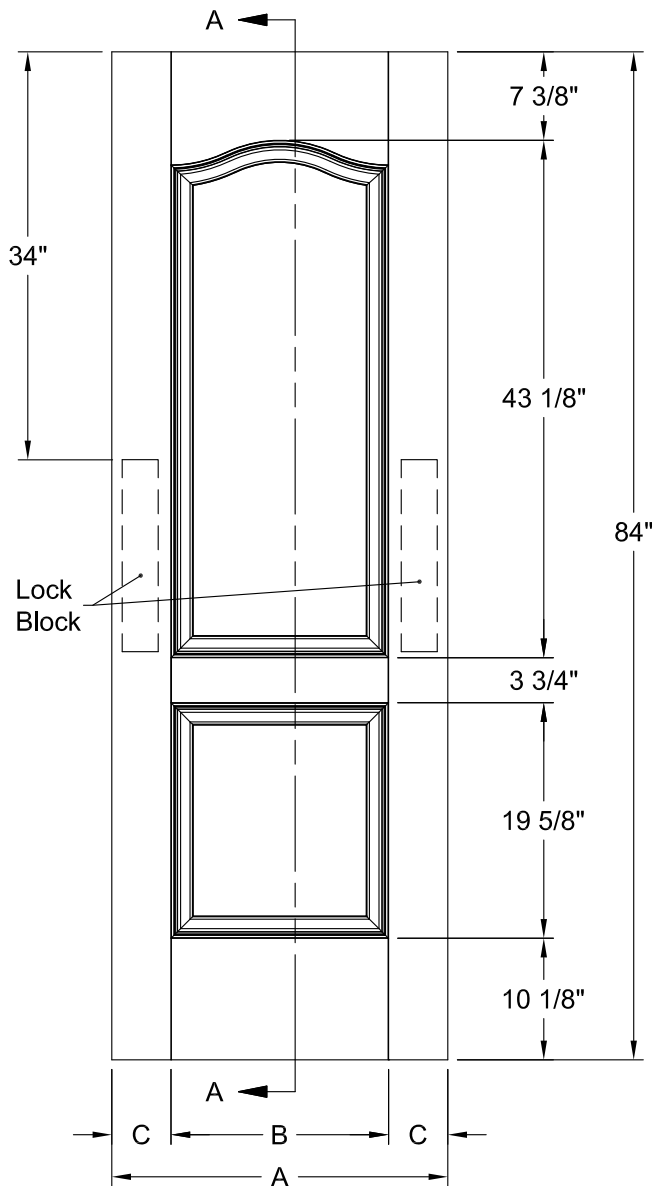

CAMDEN OAK GRAIN 7'-0"

Detail A
Modified Cove &
Bead Sticking

Dimension Table				
Door Size	A	B	C	D
3'-0" x 7'-0"	36"	25"	5 1/2"	3"
2'-10" x 7'-0"	34"	22 13/16"	5 19/32"	3"
2'-8" x 7'-0"	32"	22 13/16"	4 19/32"	3"
2'-6" x 7'-0"	30"	19 11/16"	5 5/32"	3"
2'-4" x 7'-0"	28"	18 1/8"	4 15/16"	3"
2'-2" x 7'-0"	26"	14 15/16"	5 17/32"	3"
2'-0" x 7'-0"	24"	14 15/16"	4 17/32"	3"
1'-10" x 7'-0"	22"	14 15/16"	3 17/32"	2 1/8"
1'-8" x 7'-0"	20"	9 1/2"	5 1/4"	3"
1'-6" x 7'-0"	18"	9 1/2"	4 1/4"	3"
1'-4" x 7'-0"	16"	7 1/2"	4 1/4"	3"
1'-3" x 7'-0"	15"	7 1/2"	3 3/4"	2 11/16"
1'-2" x 7'-0"	14"	7 1/2"	3 1/4"	2 1/8"
1'-0" x 7'-0"	12"	6 11/16"	2 21/32"	1 5/8"