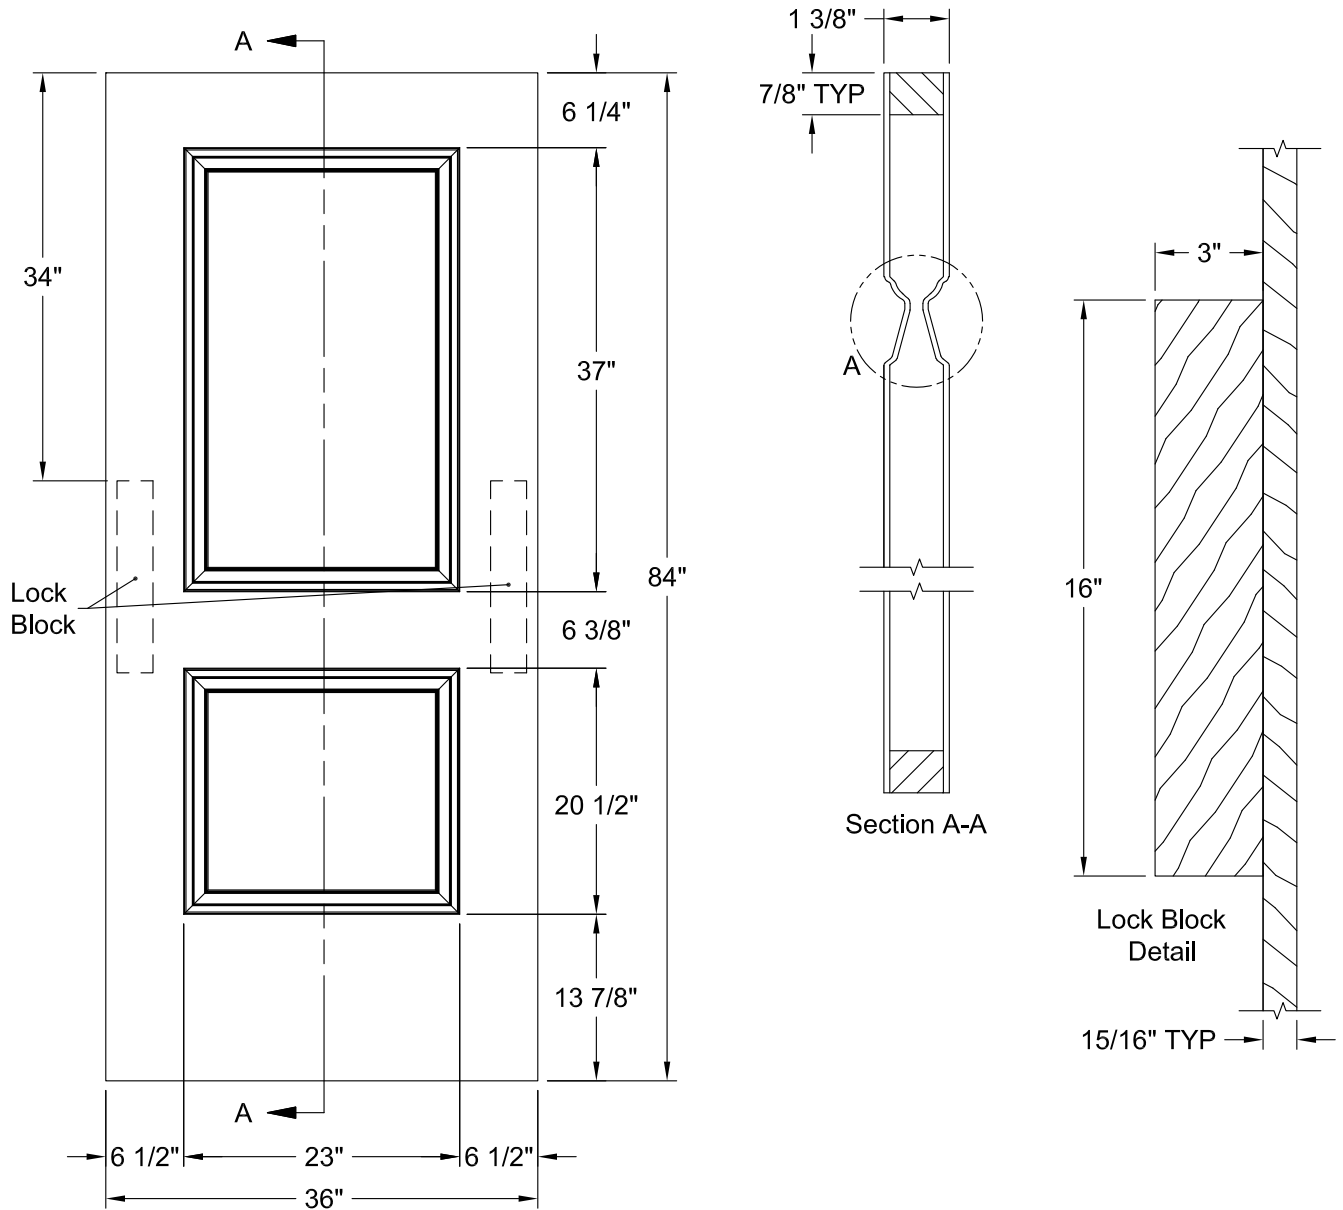

BIRKDALE 6 PANEL BIFOLD SMOOTH 6'-8"

DIMENSION TABLE				
Door Size	A	B	C	D
3'-0" x 6'-8"	36"	6 1/4"	9 1/4"	5"
2'-10" x 6'-8"	34"	5 1/4"	9 1/4"	5"
2'-8" x 6'-8"	32"	4 1/4"	9 1/4"	5"
2'-6" x 6'-8"	30"	5 1/4"	7 1/2"	4 1/2"
2'-4" x 6'-8"	28"	4 1/4"	7 1/2"	4 1/2"
2'-2" x 6'-8"	26"	3 1/4"	7 1/2"	4 1/2"
2'-0" x 6'-8"	24"	4 1/4"	6"	3 1/2"
1'-10" x 6'-8"	22"	3 1/4"	6"	3 1/2"

CAMBRIDGE COMMERCIAL SMOOTH 6'-8"

Detail A
Ovolo Sticking

Dimension Table
Door Size
3'-0" x 6'-8"

CAMBRIDGE COMMERCIAL SMOOTH 7'-0"

Detail A
Ovolo Sticking

Dimension Table
Door Size
3'-0" x 7'-0"

CAMDEN OAK GRAIN 6'-8"