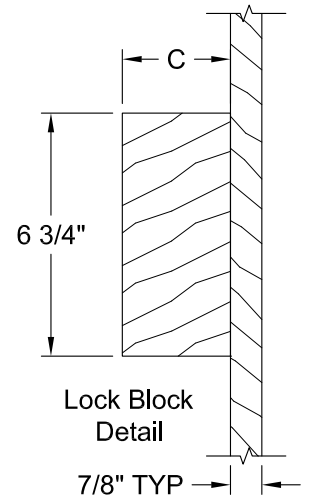

COLONIST SMOOTH 7'-0"

Dimension Table			
Door Size	A	B	C
1'-8" x 7'-0"	20"	4"	3"
1'-6" x 7'-0"	18"	3"	1 5/8"