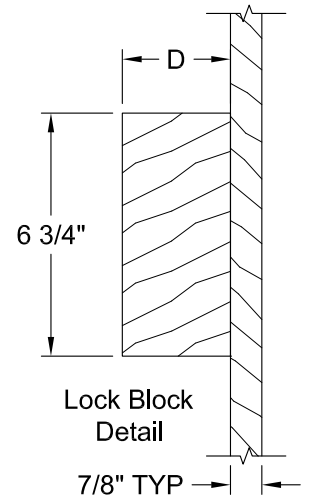

COLONIST SMOOTH 6'-8"

Dimension Table				
Door Size	A	B	C	D
3'-0" x 6'-8"	36"	12"	4 1/8"	3"
2'-10" x 6'-8"	34"	10"	5 1/8"	3"
2'-8" x 6'-8"	32"	10"	4 1/8"	3"
2'-6" x 6'-8"	30"	9"	4 1/8"	3"
2'-4" x 6'-8"	28"	8"	4 1/8"	3"
2'-2" x 6'-8"	26"	6"	5 1/8"	3"
2'-0" x 6'-8"	24"	6"	4 1/8"	3"
1'-10" x 6'-8"	22"	6"	3 1/8"	2 1/8"

COLONIST SMOOTH 6'-8"

Section A-A

Lock Block Detail

Detail A
INP Profile

Dimension Table				
Door Size	A	B	C	D
1'-8" x 6'-8"	20"	12"	4"	3"
1'-6" x 6'-8"	18"	12"	3"	1 5/8"
1'-4" x 6'-8"	16"	7"	4 1/2"	3"
1'-3" x 6'-8"	15"	7"	4"	3"
1'-2" x 6'-8"	14"	7"	3 1/2"	2 1/8"
1'-0" x 6'-8"	12"	7"	2 1/2"	1 3/8"