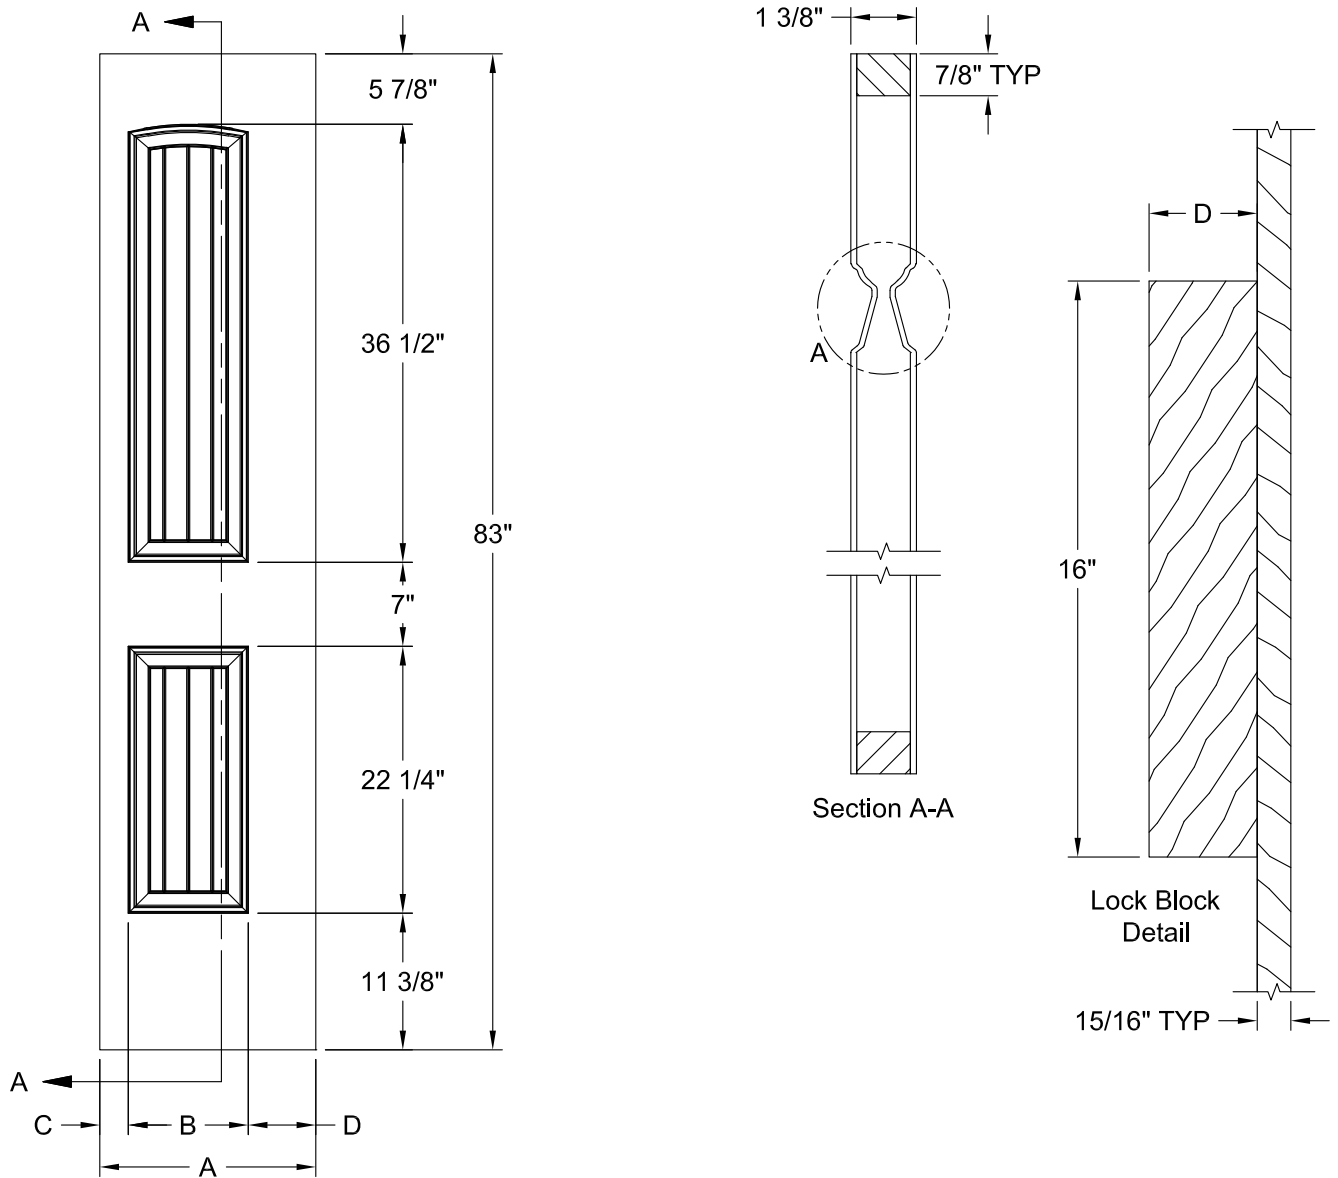

SANTA FE BIFOLD SMOOTH 7'-0"

Detail A
Ovolo Sticking

Dimension Table				
Door Size	A	B	C	D
1'-6" x 7'-0"	18"	10"	2 3/8"	5 5/8"
1'-4" x 7'-0"	16"	7"	2 3/8"	6 5/8"
1'-3" x 7'-0"	15"	7"	2 3/8"	5 5/8"
1'-2" x 7'-0"	14"	7"	2 3/8"	4 5/8"
1'-0" x 7'-0"	12"	7"	1 7/8"	3 1/8"