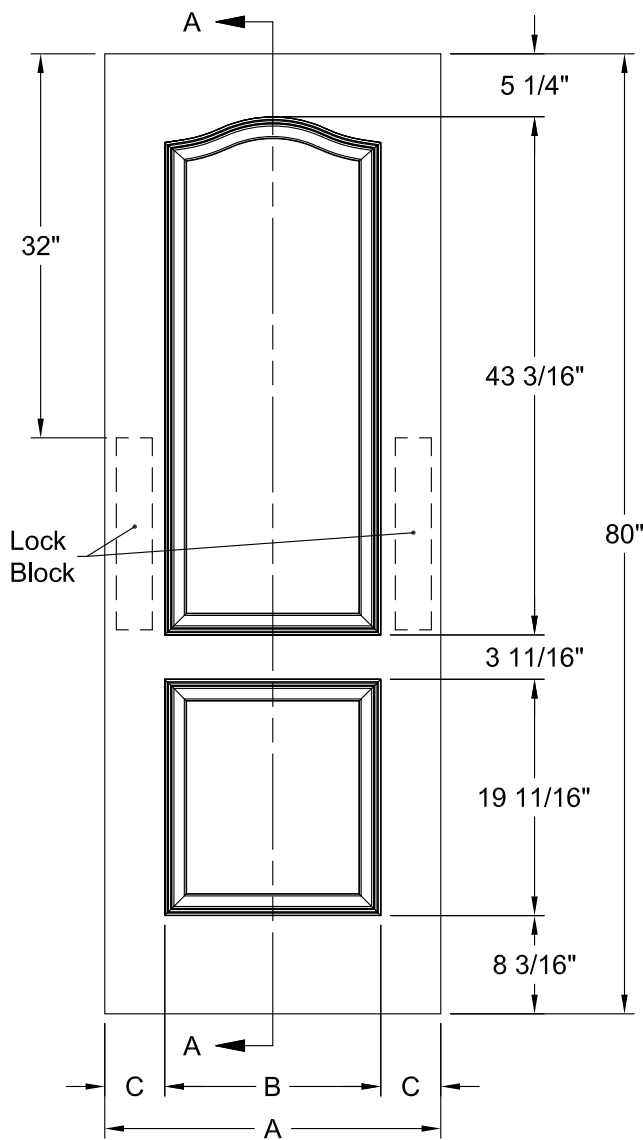

MONROE BIFOLD SMOOTH 6'-8"

Detail A
Monroe Profile

Dimension Table				
Door Size	A	B	C	D
3'-0" x 6'-8"	17 7/8"	9 1/4"	6 1/4"	2 3/8"
2'-10" x 6'-8"	16 7/8"	9 1/4"	5 1/4"	2 3/8"
2'-8" x 6'-8"	15 7/8"	9 1/4"	4 1/4"	2 3/8"
2'-6" x 6'-8"	14 7/8"	7 1/2"	5 1/4"	2 1/8"
2'-4" x 6'-8"	13 7/8"	7 1/2"	4 1/4"	2 1/8"
2'-2" x 6'-8"	12 7/8"	7 1/2"	3 1/4"	2 1/8"
2'-0" x 6'-8"	11 7/8"	6"	4 1/4"	1 5/8"
1'-10" x 6'-8"	10 7/8"	6"	3 1/4"	1 5/8"

MONROE BIFOLD SMOOTH 7'-0"

Detail A
Monroe Profile

Dimension Table				
Door Size	A	B	C	D
3'-0" x 7'-0"	17 7/8"	9 1/4"	6 1/4"	2 3/8"
2'-10" x 7'-0"	16 7/8"	9 1/4"	5 1/4"	2 3/8"
2'-8" x 7'-0"	15 7/8"	9 1/4"	4 1/4"	2 3/8"
2'-6" x 7'-0"	14 7/8"	7 1/2"	5 1/4"	2 1/8"
2'-4" x 7'-0"	13 7/8"	7 1/2"	4 1/4"	2 1/8"
2'-2" x 7'-0"	12 7/8"	7 1/2"	3 1/4"	2 1/8"
2'-0" x 7'-0"	11 7/8"	6"	4 1/4"	1 5/8"
1'-10" x 7'-0"	10 7/8"	6"	3 1/4"	1 5/8"

MONROE SMOOTH 8'-0"

Dimension Table				
Door Size	A	B	C	D
3'-0" x 8'-0"	36"	26 1/2"	4 3/4"	3"
2'-10" x 8'-0"	34"	22 1/2"	5 3/4"	3"
2'-8" x 8'-0"	32"	22 1/2"	4 3/4"	3"
2'-6" x 8'-0"	30"	20 1/2"	4 3/4"	3"
2'-4" x 8'-0"	28"	18 1/2"	4 3/4"	3"
2'-2" x 8'-0"	26"	15 1/2"	5 1/4"	3"
2'-0" x 8'-0"	24"	15 1/2"	4 1/4"	3"
1'-10" x 8'-0"	22"	11 1/2"	5 1/4"	3"
1'-8" x 8'-0"	20"	11 1/2"	4 1/4"	3"
1'-6" x 8'-0"	18"	9 1/4"	4 3/8"	3"
1'-4" x 8'-0"	16"	9 1/4"	3 3/8"	2 1/8"

MONROE BIFOLD SMOOTH 8'-0"

Dimension Table				
Door Size	A	B	C	D
3'-0" x 8'-0"	17 7/8"	9 1/4"	6 1/4"	2 3/8"
2'-10" x 8'-0"	16 7/8"	9 1/4"	5 1/4"	2 3/8"
2'-8" x 8'-0"	15 7/8"	9 1/4"	4 1/4"	2 3/8"

PRINCETON SMOOTH 6'-8"