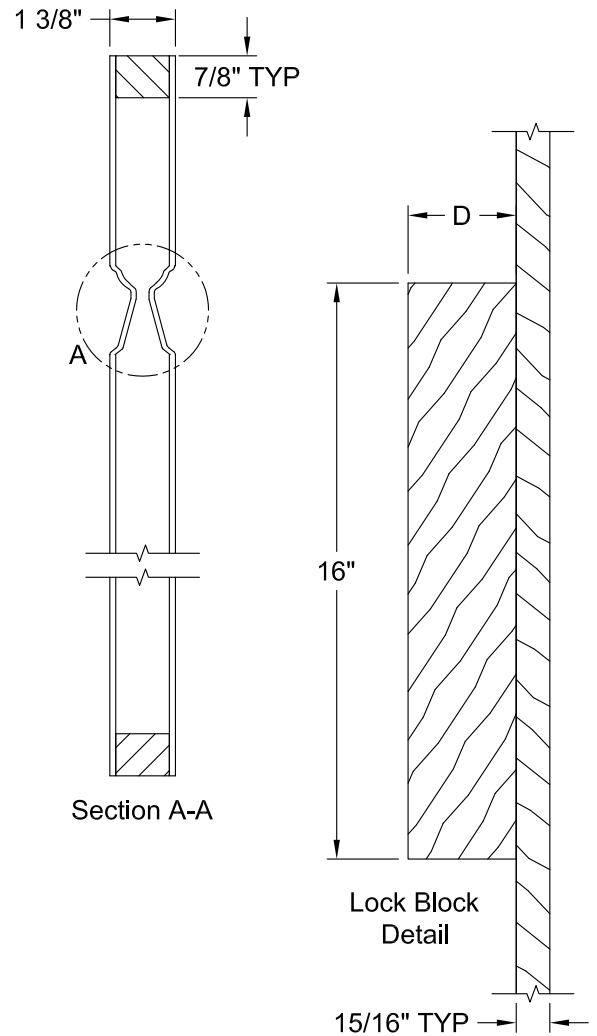

SANTA FE SMOOTH 7'-0"

Detail A
Ovolo Sticking

Dimension Table				
Door Size	A	B	C	D
3'-0" x 7'-0"	36"	24"	6"	3"
2'-10" x 7'-0"	34"	24"	5"	3"
2'-8" x 7'-0"	32"	23"	4 1/2"	3"
2'-6" x 7'-0"	30"	21"	4 1/2"	3"
2'-4" x 7'-0"	28"	18"	5"	3"
2'-2" x 7'-0"	26"	18"	4"	3"
2'-0" x 7'-0"	24"	14"	5"	3"
1'-10" x 7'-0"	22"	14"	4"	2 11/16"
1'-8" x 7'-0"	20"	10"	5"	3"
1'-6" x 7'-0"	18"	10"	4"	3"
1'-4" x 7'-0"	16"	7"	4 1/2"	3"
1'-3" x 7'-0"	15"	7"	4"	3"
1'-2" x 7'-0"	14"	7"	3 1/2"	2 1/8"
1'-0" x 7'-0"	12"	7"	2 1/2"	1 3/8"