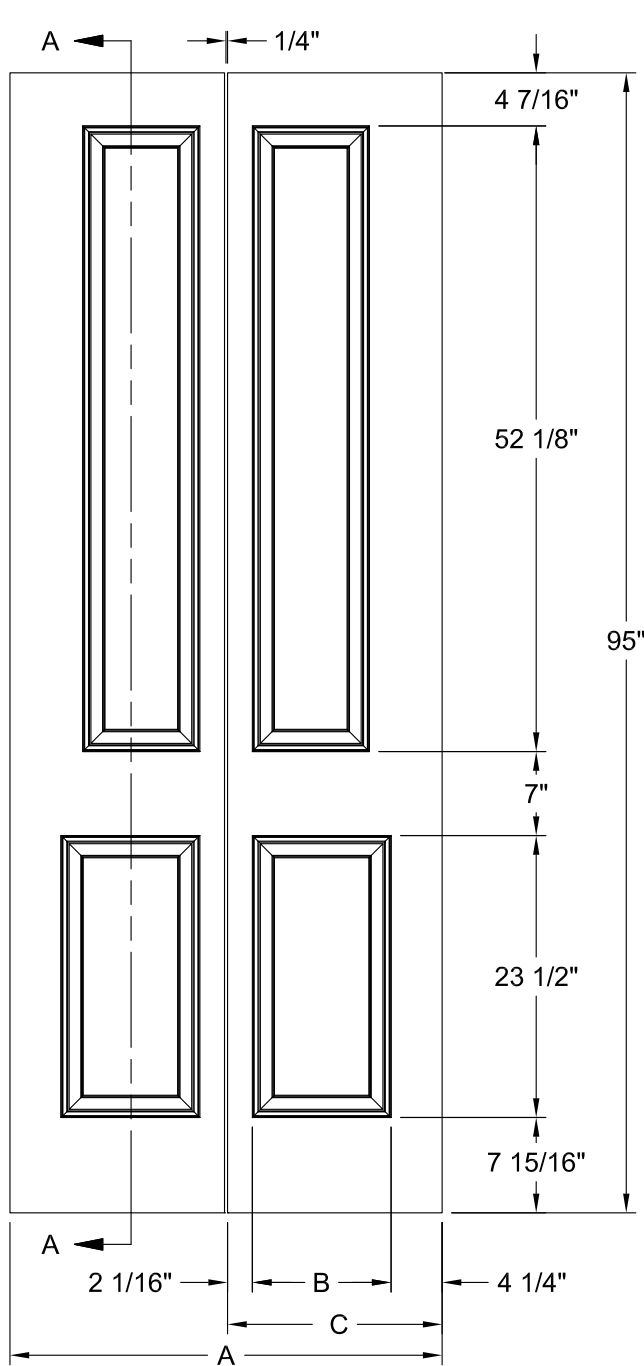

CAMBRIDGE BIFOLD SMOOTH 8'-0"

Section A-A