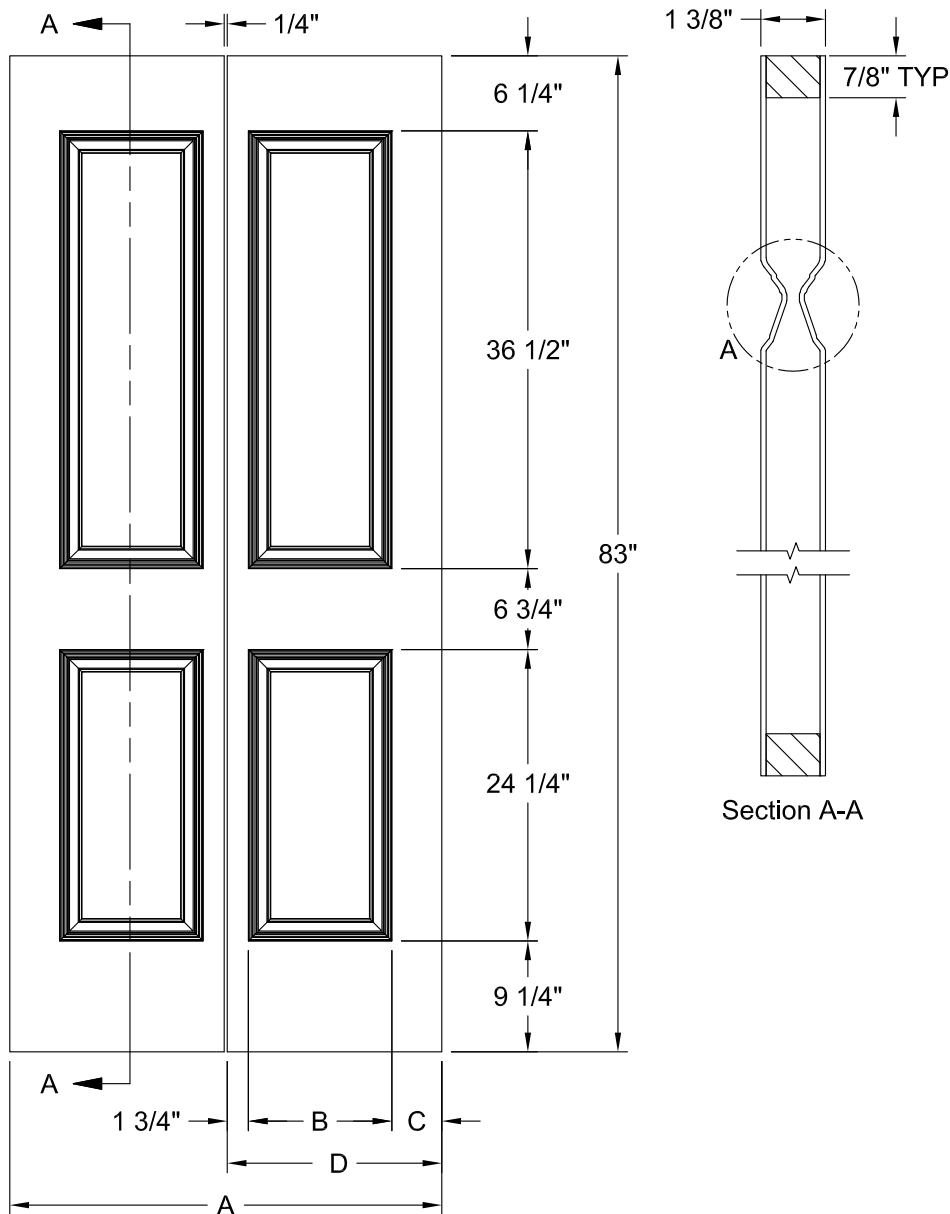

CARRARA BIFOLD SMOOTH 7'-0"

Detail A
INP Profile

Dimension Table				
Door Size	A	B	C	D
3'-0" x 7'-0"	36"	12"	4 1/8"	17 7/8"
2'-10" x 7'-0"	34"	10"	5 1/8"	16 7/8"
2'-8" x 7'-0"	32"	10"	4 1/8"	15 7/8"
2'-6" x 7'-0"	30"	9"	4 1/8"	14 7/8"
2'-4" x 7'-0"	28"	8"	4 1/8"	13 7/8"
2'-2" x 7'-0"	26"	6"	5 1/8"	12 7/8"
2'-0" x 7'-0"	24"	6"	4 1/8"	11 7/8"
1'-10" x 7'-0"	22"	6"	3 1/8"	10 7/8"