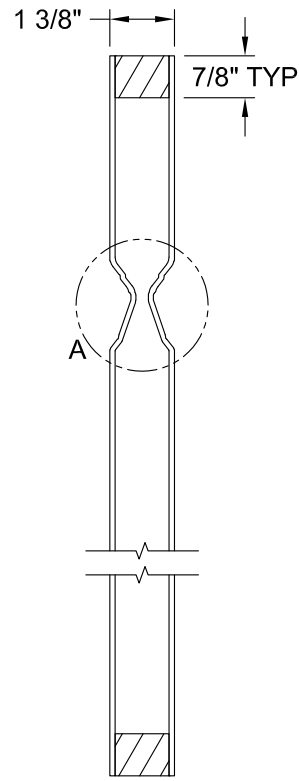

Lock Block Detail

COLONIST PINE GRAIN 6'-8"

Section A-A