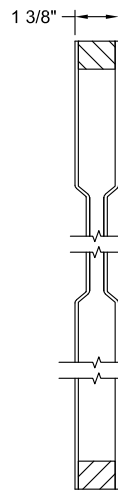

Hollow Core -
MDF Frame

*Hollow Core Construction May Vary By Production Facility

Panel Thickness Options

Section A-A -
1 3/8" Panel

Section A-A -
1 3/4" Panel

Note: Drawings not to scale - For reference only

BIRKDALE 3 PANEL SMOOTH 6'-8"

DIMENSION TABLE			
Door Size	A	B	C
1'-6" x 6'-8"	18"	4 3/8"	9 1/4"
1'-4" x 6'-8"	16"	3 3/8"	9 1/4"
1'-3" x 6'-8"	15"	3 3/4"	7 1/2"
1'-2" x 6'-8"	14"	3 1/4"	7 1/2"
1'-0" x 6'-8"	12"	3"	6"

BIRKDALE 6 PANEL BIFOLD SMOOTH 6'-8"

DIMENSION TABLE				
Door Size	A	B	C	D
3'-0" x 6'-8"	36"	6 1/4"	9 1/4"	5"
2'-10" x 6'-8"	34"	5 1/4"	9 1/4"	5"
2'-8" x 6'-8"	32"	4 1/4"	9 1/4"	5"
2'-6" x 6'-8"	30"	5 1/4"	7 1/2"	4 1/2"
2'-4" x 6'-8"	28"	4 1/4"	7 1/2"	4 1/2"
2'-2" x 6'-8"	26"	3 1/4"	7 1/2"	4 1/2"
2'-0" x 6'-8"	24"	4 1/4"	6"	3 1/2"
1'-10" x 6'-8"	22"	3 1/4"	6"	3 1/2"

CAIMAN SMOOTH 6'-8"

Dimension Table				
Door Size	A	B	C	D
3'-0" x 6'-8"	36"	23 3/4"	6 1/8"	3"
2'-10" x 6'-8"	34"	21 3/4"	6 1/8"	3"
2'-8" x 6'-8"	32"	21 3/4"	5 1/8"	3"
2'-6" x 6'-8"	30"	19 3/4"	5 1/8"	3"
2'-4" x 6'-8"	28"	17 3/4"	5 1/8"	3"
2'-2" x 6'-8"	26"	15 3/4"	5 1/8"	3"
2'-0" x 6'-8"	24"	15 3/4"	4 1/8"	3"
1'-10" x 6'-8"	22"	15 3/4"	3 1/8"	2 1/8"