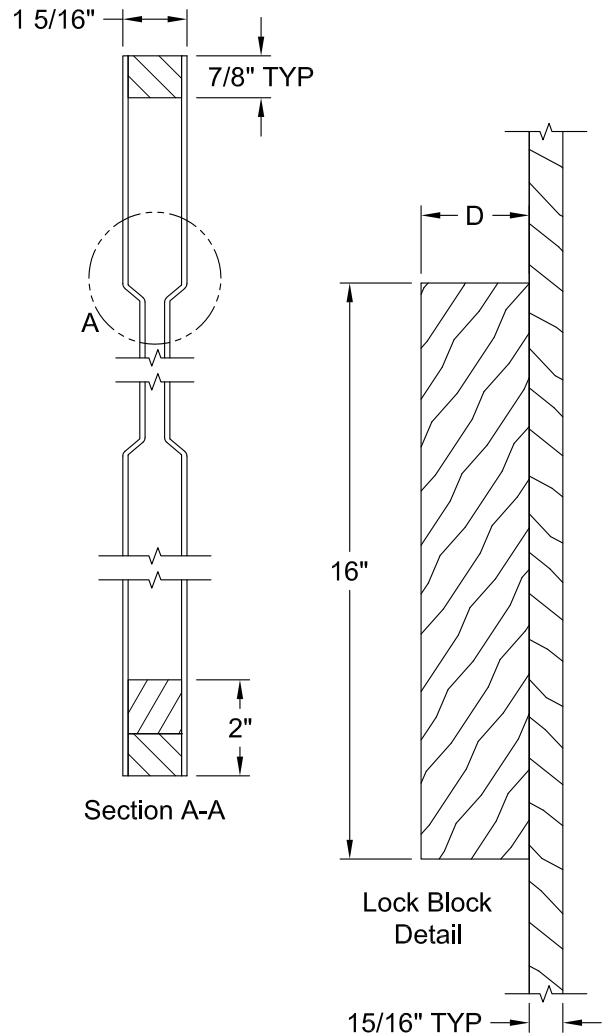

MADISON BIFOLD SMOOTH 8'-0"

Dimension Table				
Door Size	A	B	C	E
3'-0" x 8'-0"	36"	7 13/16"	5 3/32"	17 7/8"
2'-8" x 8'-0"	32"	7 13/16"	4 3/32"	15 7/8"

MONROE SMOOTH 6'-8"

Detail A
Monroe Profile

Dimension Table				
Door Size	A	B	C	D
3'-0" x 6'-8"	36"	26 1/2"	4 3/4"	3"
2'-10" x 6'-8"	34"	22 1/2"	5 3/4"	3"
2'-8" x 6'-8"	32"	22 1/2"	4 3/4"	3"
2'-6" x 6'-8"	30"	20 1/2"	4 3/4"	3"
2'-4" x 6'-8"	28"	18 1/2"	4 3/4"	3"
2'-2" x 6'-8"	26"	15 1/2"	5 1/4"	3"
2'-0" x 6'-8"	24"	15 1/2"	4 1/4"	3"
1'-10" x 6'-8"	22"	11 1/2"	5 1/4"	3"
1'-8" x 6'-8"	20"	11 1/2"	4 1/4"	3"
1'-6" x 6'-8"	18"	9 1/4"	4 3/8"	3"
1'-4" x 6'-8"	16"	9 1/4"	3 3/8"	2 1/8"
1'-3" x 6'-8"	15"	7 1/2"	3 3/4"	2 11/16"
1'-2" x 6'-8"	14"	7 1/2"	3 1/4"	2 1/8"
1'-0" x 6'-8"	12"	6"	3"	1 5/8"

MONROE BIFOLD SMOOTH 6'-8"

Detail A
Monroe Profile

Dimension Table				
Door Size	A	B	C	D
3'-0" x 6'-8"	17 7/8"	9 1/4"	6 1/4"	2 3/8"
2'-10" x 6'-8"	16 7/8"	9 1/4"	5 1/4"	2 3/8"
2'-8" x 6'-8"	15 7/8"	9 1/4"	4 1/4"	2 3/8"
2'-6" x 6'-8"	14 7/8"	7 1/2"	5 1/4"	2 1/8"
2'-4" x 6'-8"	13 7/8"	7 1/2"	4 1/4"	2 1/8"
2'-2" x 6'-8"	12 7/8"	7 1/2"	3 1/4"	2 1/8"
2'-0" x 6'-8"	11 7/8"	6"	4 1/4"	1 5/8"
1'-10" x 6'-8"	10 7/8"	6"	3 1/4"	1 5/8"

MONROE SMOOTH 7'-0"

Detail A
Monroe Profile

Dimension Table				
Door Size	A	B	C	D
3'-0" x 7'-0"	36"	26 1/2"	4 3/4"	3"
2'-10" x 7'-0"	34"	22 1/2"	5 3/4"	3"
2'-8" x 7'-0"	32"	22 1/2"	4 3/4"	3"
2'-6" x 7'-0"	30"	20 1/2"	4 3/4"	3"
2'-4" x 7'-0"	28"	18 1/2"	4 3/4"	3"
2'-2" x 7'-0"	26"	15 1/2"	5 1/4"	3"
2'-0" x 7'-0"	24"	15 1/2"	4 1/4"	3"
1'-10" x 7'-0"	22"	11 1/2"	5 1/4"	3"
1'-8" x 7'-0"	20"	11 1/2"	4 1/4"	3"
1'-6" x 7'-0"	18"	9 1/4"	4 3/8"	3"
1'-4" x 7'-0"	16"	9 1/4"	3 3/8"	2 1/8"
1'-3" x 7'-0"	15"	7 1/2"	3 3/4"	2 11/16"
1'-2" x 7'-0"	14"	7 1/2"	3 1/4"	2 1/8"
1'-0" x 7'-0"	12"	6"	3"	1 5/8"