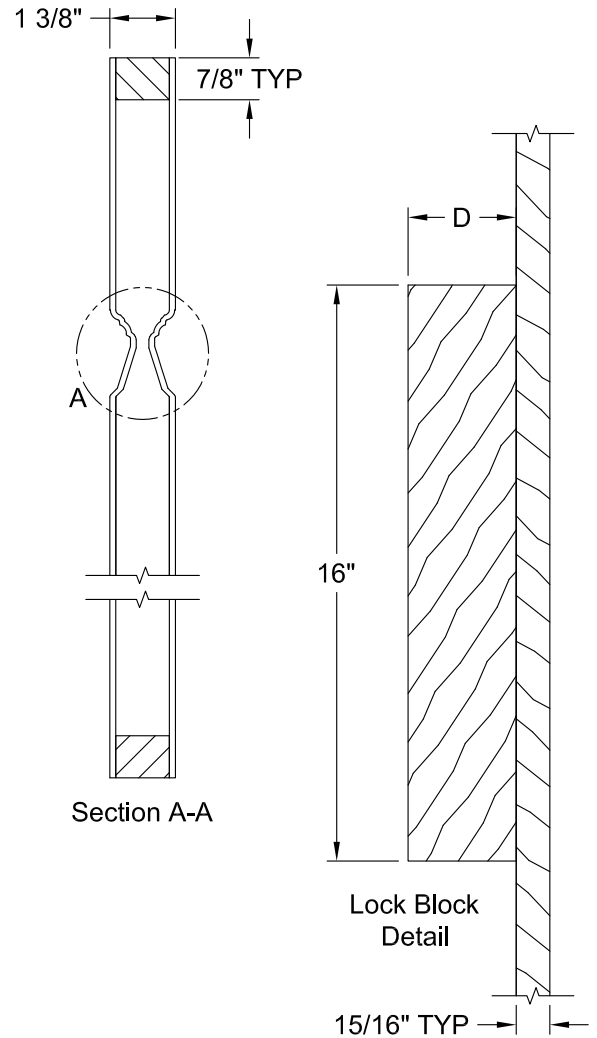

MONROE BIFOLD SMOOTH 6'-8"

Detail A
Monroe Profile

Dimension Table				
Door Size	A	B	C	D
3'-0" x 6'-8"	17 7/8"	9 1/4"	6 1/4"	2 3/8"
2'-10" x 6'-8"	16 7/8"	9 1/4"	5 1/4"	2 3/8"
2'-8" x 6'-8"	15 7/8"	9 1/4"	4 1/4"	2 3/8"
2'-6" x 6'-8"	14 7/8"	7 1/2"	5 1/4"	2 1/8"
2'-4" x 6'-8"	13 7/8"	7 1/2"	4 1/4"	2 1/8"
2'-2" x 6'-8"	12 7/8"	7 1/2"	3 1/4"	2 1/8"
2'-0" x 6'-8"	11 7/8"	6"	4 1/4"	1 5/8"
1'-10" x 6'-8"	10 7/8"	6"	3 1/4"	1 5/8"

MONROE BIFOLD SMOOTH 7'-0"

Detail A
Monroe Profile

Dimension Table				
Door Size	A	B	C	D
3'-0" x 7'-0"	17 7/8"	9 1/4"	6 1/4"	2 3/8"
2'-10" x 7'-0"	16 7/8"	9 1/4"	5 1/4"	2 3/8"
2'-8" x 7'-0"	15 7/8"	9 1/4"	4 1/4"	2 3/8"
2'-6" x 7'-0"	14 7/8"	7 1/2"	5 1/4"	2 1/8"
2'-4" x 7'-0"	13 7/8"	7 1/2"	4 1/4"	2 1/8"
2'-2" x 7'-0"	12 7/8"	7 1/2"	3 1/4"	2 1/8"
2'-0" x 7'-0"	11 7/8"	6"	4 1/4"	1 5/8"
1'-10" x 7'-0"	10 7/8"	6"	3 1/4"	1 5/8"

MONROE SMOOTH 8'-0"

Dimension Table				
Door Size	A	B	C	D
3'-0" x 8'-0"	36"	26 1/2"	4 3/4"	3"
2'-10" x 8'-0"	34"	22 1/2"	5 3/4"	3"
2'-8" x 8'-0"	32"	22 1/2"	4 3/4"	3"
2'-6" x 8'-0"	30"	20 1/2"	4 3/4"	3"
2'-4" x 8'-0"	28"	18 1/2"	4 3/4"	3"
2'-2" x 8'-0"	26"	15 1/2"	5 1/4"	3"
2'-0" x 8'-0"	24"	15 1/2"	4 1/4"	3"
1'-10" x 8'-0"	22"	11 1/2"	5 1/4"	3"
1'-8" x 8'-0"	20"	11 1/2"	4 1/4"	3"
1'-6" x 8'-0"	18"	9 1/4"	4 3/8"	3"
1'-4" x 8'-0"	16"	9 1/4"	3 3/8"	2 1/8"

MONROE BIFOLD SMOOTH 8'-0"

Dimension Table				
Door Size	A	B	C	D
3'-0" x 8'-0"	17 7/8"	9 1/4"	6 1/4"	2 3/8"
2'-10" x 8'-0"	16 7/8"	9 1/4"	5 1/4"	2 3/8"
2'-8" x 8'-0"	15 7/8"	9 1/4"	4 1/4"	2 3/8"

PRINCETON SMOOTH 6'-8"