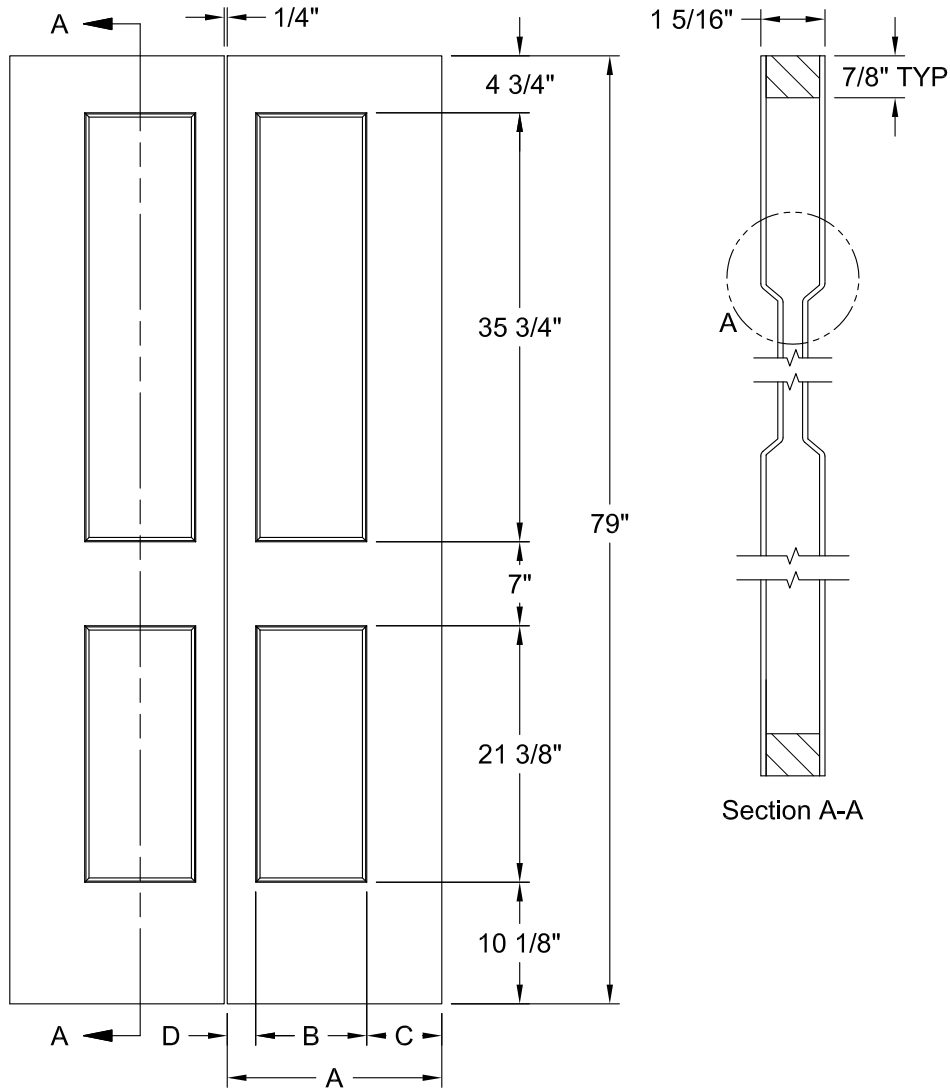

MADISON BIFOLD SMOOTH 8'-0"

Dimension Table				
Door Size	A	B	C	E
3'-0" x 8'-0"	36"	7 13/16"	5 3/32"	17 7/8"
2'-8" x 8'-0"	32"	7 13/16"	4 3/32"	15 7/8"

MONROE SMOOTH 6'-8"

Detail A
Monroe Profile

Dimension Table				
Door Size	A	B	C	D
3'-0" x 6'-8"	36"	26 1/2"	4 3/4"	3"
2'-10" x 6'-8"	34"	22 1/2"	5 3/4"	3"
2'-8" x 6'-8"	32"	22 1/2"	4 3/4"	3"
2'-6" x 6'-8"	30"	20 1/2"	4 3/4"	3"
2'-4" x 6'-8"	28"	18 1/2"	4 3/4"	3"
2'-2" x 6'-8"	26"	15 1/2"	5 1/4"	3"
2'-0" x 6'-8"	24"	15 1/2"	4 1/4"	3"
1'-10" x 6'-8"	22"	11 1/2"	5 1/4"	3"
1'-8" x 6'-8"	20"	11 1/2"	4 1/4"	3"
1'-6" x 6'-8"	18"	9 1/4"	4 3/8"	3"
1'-4" x 6'-8"	16"	9 1/4"	3 3/8"	2 1/8"
1'-3" x 6'-8"	15"	7 1/2"	3 3/4"	2 11/16"
1'-2" x 6'-8"	14"	7 1/2"	3 1/4"	2 1/8"
1'-0" x 6'-8"	12"	6"	3"	1 5/8"

MONROE BIFOLD SMOOTH 6'-8"

Detail A
Monroe Profile

Dimension Table				
Door Size	A	B	C	D
3'-0" x 6'-8"	17 7/8"	9 1/4"	6 1/4"	2 3/8"
2'-10" x 6'-8"	16 7/8"	9 1/4"	5 1/4"	2 3/8"
2'-8" x 6'-8"	15 7/8"	9 1/4"	4 1/4"	2 3/8"
2'-6" x 6'-8"	14 7/8"	7 1/2"	5 1/4"	2 1/8"
2'-4" x 6'-8"	13 7/8"	7 1/2"	4 1/4"	2 1/8"
2'-2" x 6'-8"	12 7/8"	7 1/2"	3 1/4"	2 1/8"
2'-0" x 6'-8"	11 7/8"	6"	4 1/4"	1 5/8"
1'-10" x 6'-8"	10 7/8"	6"	3 1/4"	1 5/8"

MONROE BIFOLD SMOOTH 7'-0"

Detail A
Monroe Profile

Dimension Table				
Door Size	A	B	C	D
3'-0" x 7'-0"	17 7/8"	9 1/4"	6 1/4"	2 3/8"
2'-10" x 7'-0"	16 7/8"	9 1/4"	5 1/4"	2 3/8"
2'-8" x 7'-0"	15 7/8"	9 1/4"	4 1/4"	2 3/8"
2'-6" x 7'-0"	14 7/8"	7 1/2"	5 1/4"	2 1/8"
2'-4" x 7'-0"	13 7/8"	7 1/2"	4 1/4"	2 1/8"
2'-2" x 7'-0"	12 7/8"	7 1/2"	3 1/4"	2 1/8"
2'-0" x 7'-0"	11 7/8"	6"	4 1/4"	1 5/8"
1'-10" x 7'-0"	10 7/8"	6"	3 1/4"	1 5/8"