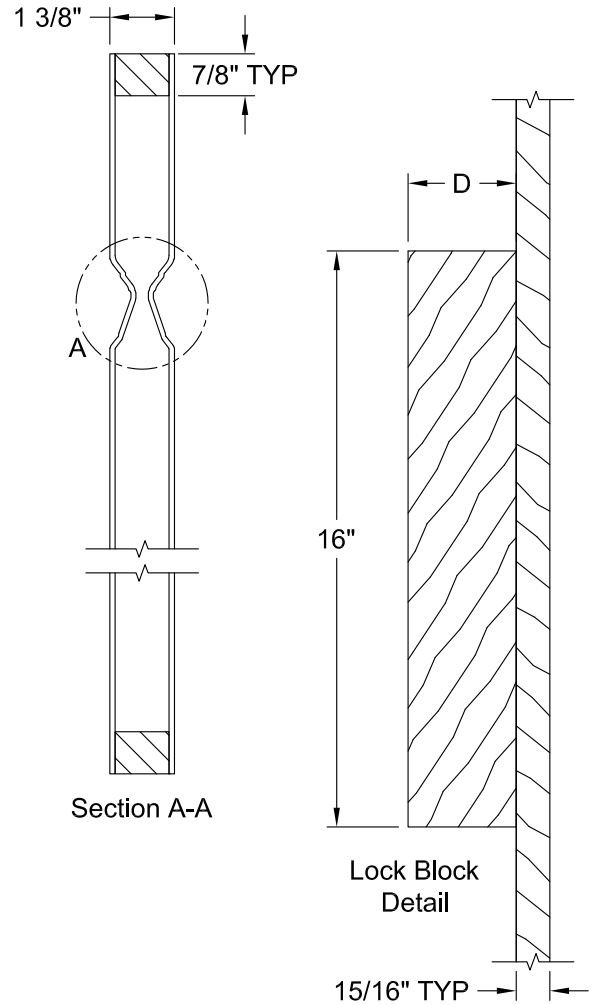

CARRARA SMOOTH 8'-0"

Detail A
INP Profile

Dimension Table				
Door Size	A	B	C	D
3'-0" x 8'-0"	36"	23 5/8"	6 3/16"	3"
2'-10" x 8'-0"	34"	21 5/8"	6 3/16"	3"
2'-8" x 8'-0"	32"	21 5/8"	5 3/16"	3"
2'-6" x 8'-0"	30"	19 5/8"	5 3/16"	3"
2'-4" x 8'-0"	28"	17 5/8"	5 3/16"	3"
2'-2" x 8'-0"	26"	15 5/8"	5 3/16"	3"
2'-0" x 8'-0"	24"	15 5/8"	4 3/16"	3"
1'-10" x 8'-0"	22"	15 5/8"	3 3/16"	2 1/8"
1'-8" x 8'-0"	20"	12"	4"	3"
1'-6" x 8'-0"	18"	12"	3"	1 5/8"
1'-4" x 8'-0"	16"	7"	4 1/2"	3"
1'-3" x 8'-0"	15"	7"	4"	3"
1'-2" x 8'-0"	14"	7"	3 1/2"	2 1/8"
1'-0" x 8'-0"	12"	7"	2 1/2"	1 3/8"