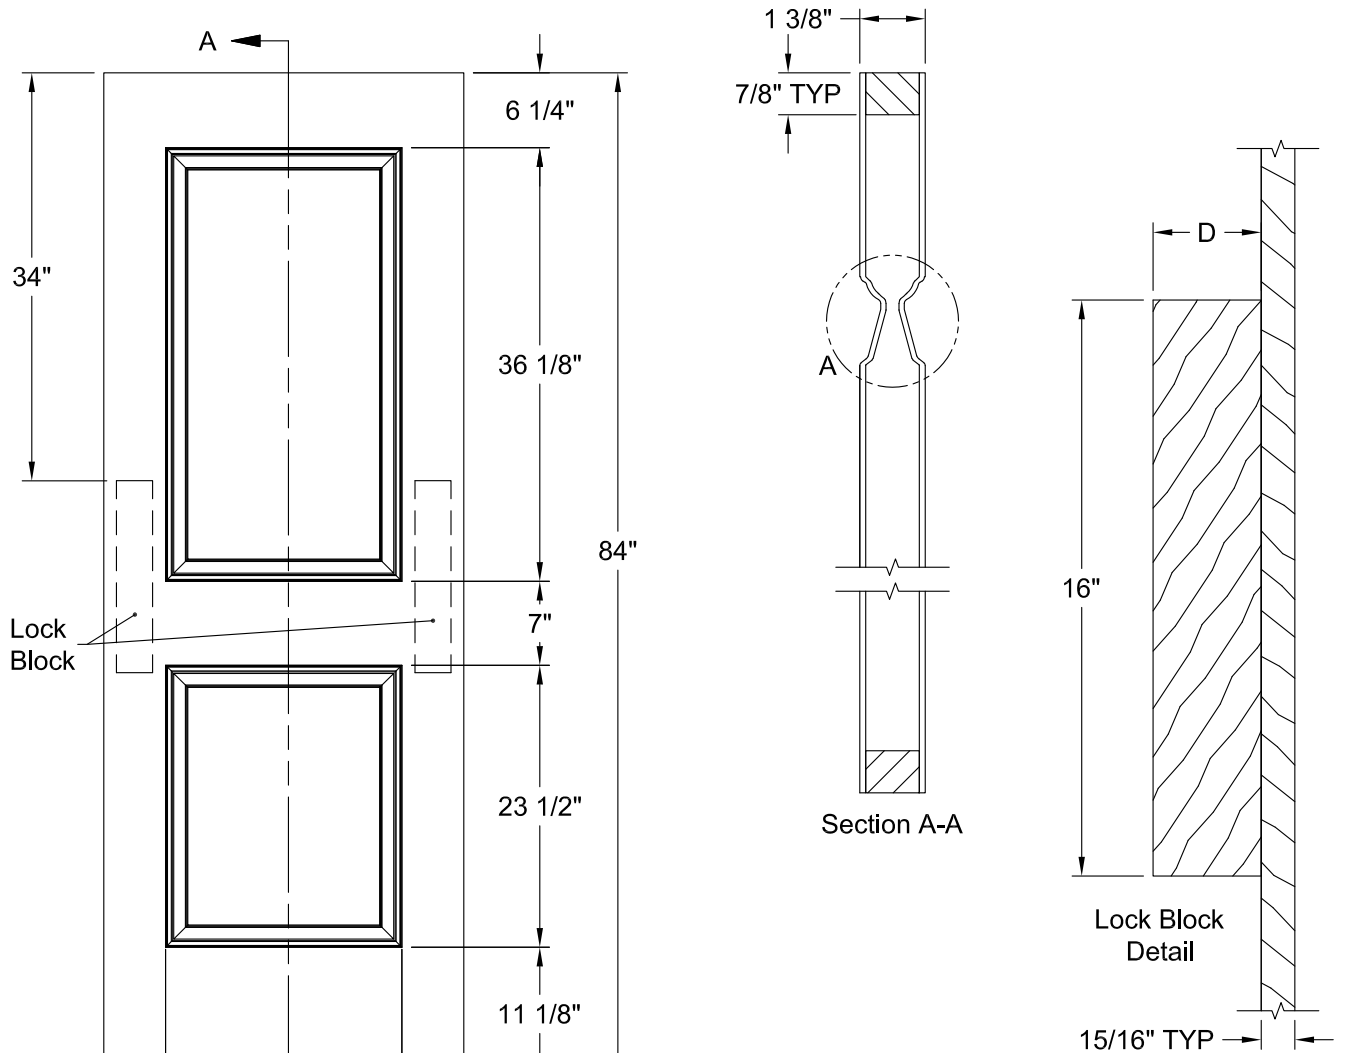

CAMBRIDGE SMOOTH 7'-0"

Detail A
Ovolo Sticking

Dimension Table				
Door Size	A	B	C	D
3'-0" x 7'-0"	36"	23 11/16"	6 5/32"	3"
2'-10" x 7'-0"	34"	23 11/16"	5 5/32"	3"
2'-8" x 7'-0"	32"	21 11/16"	5 5/32"	3"
2'-6" x 7'-0"	30"	19 11/16"	5 5/32"	3"
2'-4" x 7'-0"	28"	17 11/16"	5 5/32"	3"
2'-2" x 7'-0"	26"	17 11/16"	4 5/32"	3"
2'-0" x 7'-0"	24"	13 11/16"	5 5/32"	3"
1'-10" x 7'-0"	22"	13 11/16"	4 5/32"	3"
1'-8" x 7'-0"	20"	11 9/16"	4 7/32"	3"
1'-6" x 7'-0"	18"	11 9/16"	3 7/32"	2 1/8"
1'-4" x 7'-0"	16"	9 9/16"	3 7/32"	2 1/8"
1'-3" x 7'-0"	15"	8 9/16"	3 7/32"	2 1/8"
1'-2" x 7'-0"	14"	7 9/16"	3 7/32"	2 1/8"
1'-0" x 7'-0"	12"	5 9/16"	3 7/32"	2 1/8"