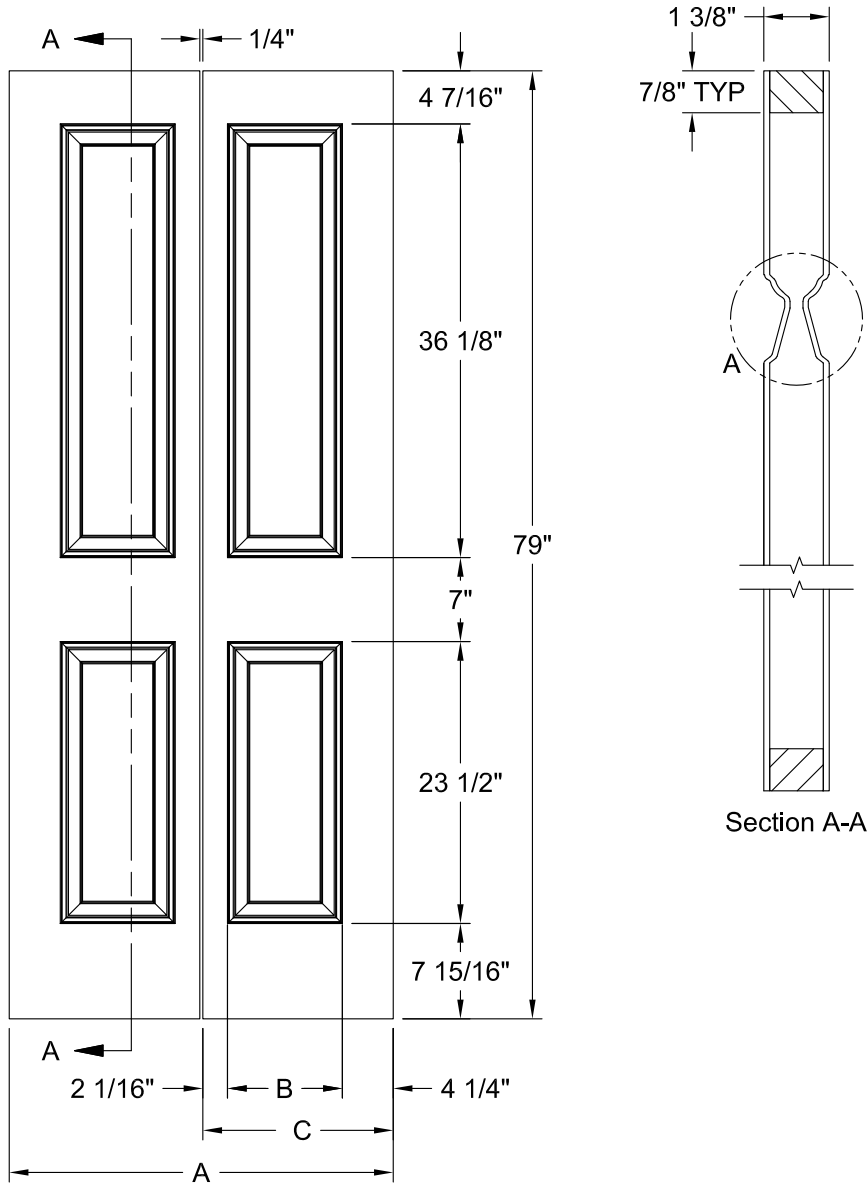

CAIMAN SMOOTH 6'-8"

Dimension Table				
Door Size	A	B	C	D
3'-0" x 6'-8"	36"	23 3/4"	6 1/8"	3"
2'-10" x 6'-8"	34"	21 3/4"	6 1/8"	3"
2'-8" x 6'-8"	32"	21 3/4"	5 1/8"	3"
2'-6" x 6'-8"	30"	19 3/4"	5 1/8"	3"
2'-4" x 6'-8"	28"	17 3/4"	5 1/8"	3"
2'-2" x 6'-8"	26"	15 3/4"	5 1/8"	3"
2'-0" x 6'-8"	24"	15 3/4"	4 1/8"	3"
1'-10" x 6'-8"	22"	15 3/4"	3 1/8"	2 1/8"

CAIMAN SMOOTH 8'-0"

Dimension Table				
Door Size	A	B	C	D
3'-0" x 8'-0"	36"	23 3/4"	6 1/8"	3"
2'-10" x 8'-0"	34"	21 3/4"	6 1/8"	3"
2'-8" x 8'-0"	32"	21 3/4"	5 1/8"	3"
2'-6" x 8'-0"	30"	19 3/4"	5 1/8"	3"
2'-4" x 8'-0"	28"	17 3/4"	5 1/8"	3"
2'-2" x 8'-0"	26"	15 3/4"	5 1/8"	3"
2'-0" x 8'-0"	24"	15 3/4"	4 1/8"	3"
1'-10" x 8'-0"	22"	15 3/4"	3 1/8"	2 1/8"

CAIMAN SMOOTH 8'-0"

Dimension Table				
Door Size	A	B	C	D
1'-8" x 8'-0"	20"	12"	4"	3"
1'-6" x 8'-0"	18"	12"	3"	2 1/8"

CAMBRIDGE SMOOTH 6'-8"

Detail A
Ovolo Sticking

Dimension Table				
Door Size	A	B	C	D
3'-0" x 6'-8"	36"	23 11/16"	6 5/32"	3"
2'-10" x 6'-8"	34"	23 11/16"	6 5/32"	3"
2'-8" x 6'-8"	32"	21 11/16"	5 5/32"	3"
2'-6" x 6'-8"	30"	19 11/16"	5 5/32"	3"
2'-4" x 6'-8"	28"	17 11/16"	5 5/32"	3"
2'-2" x 6'-8"	26"	17 11/16"	4 5/32"	3"
2'-0" x 6'-8"	24"	13 11/16"	5 5/32"	3"
1'-10" x 6'-8"	22"	13 11/16"	4 5/32"	3"
1'-8" x 6'-8"	20"	11 9/16"	4 7/32"	3"
1'-6" x 6'-8"	18"	11 9/16"	3 7/32"	2 1/8"
1'-4" x 6'-8"	16"	9 9/16"	3 7/32"	2 1/8"
1'-3" x 6'-8"	15"	8 9/16"	3 7/32"	2 1/8"
1'-2" x 6'-8"	14"	7 9/16"	3 7/32"	2 1/8"
1'-0" x 6'-8"	12"	5 9/16"	3 7/32"	2 1/8"

CAMBRIDGE BIFOLD SMOOTH 6'-8"

Detail A
Ovolo Sticking

Dimension Table			
Door Size	A	B	C
3'-0" x 6'-8"	36"	11 9/16"	17 7/8"
2'-10" x 6'-8"	34"	10 9/16"	16 7/8"
2'-8" x 6'-8"	32"	9 9/16"	15 7/8"
2'-6" x 6'-8"	30"	8 9/16"	14 7/8"
2'-4" x 6'-8"	28"	7 9/16"	13 7/8"
2'-2" x 6'-8"	26"	6 9/16"	12 7/8"
2'-0" x 6'-8"	24"	5 9/16"	11 7/8"
1'-10" x 6'-8"	22"	4 9/16"	10 7/8"