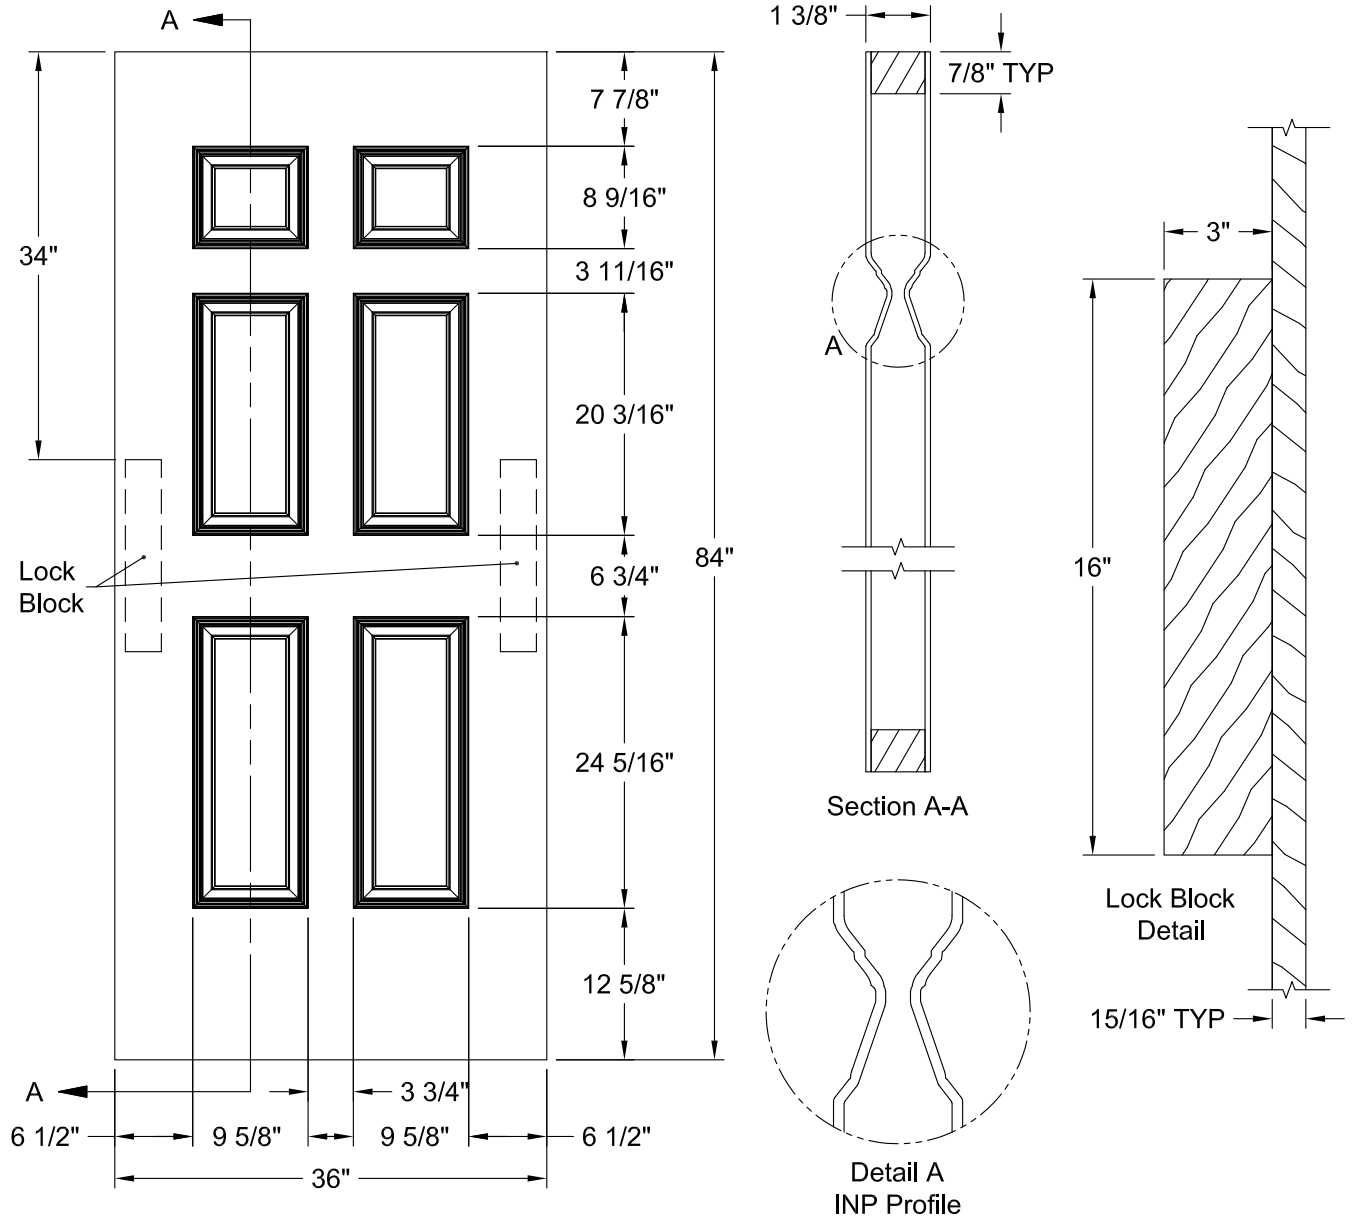

COLONIST SMOOTH COMMERCIAL 7'-0"

Dimension Table
Door Size
3'-0" x 7'-0"