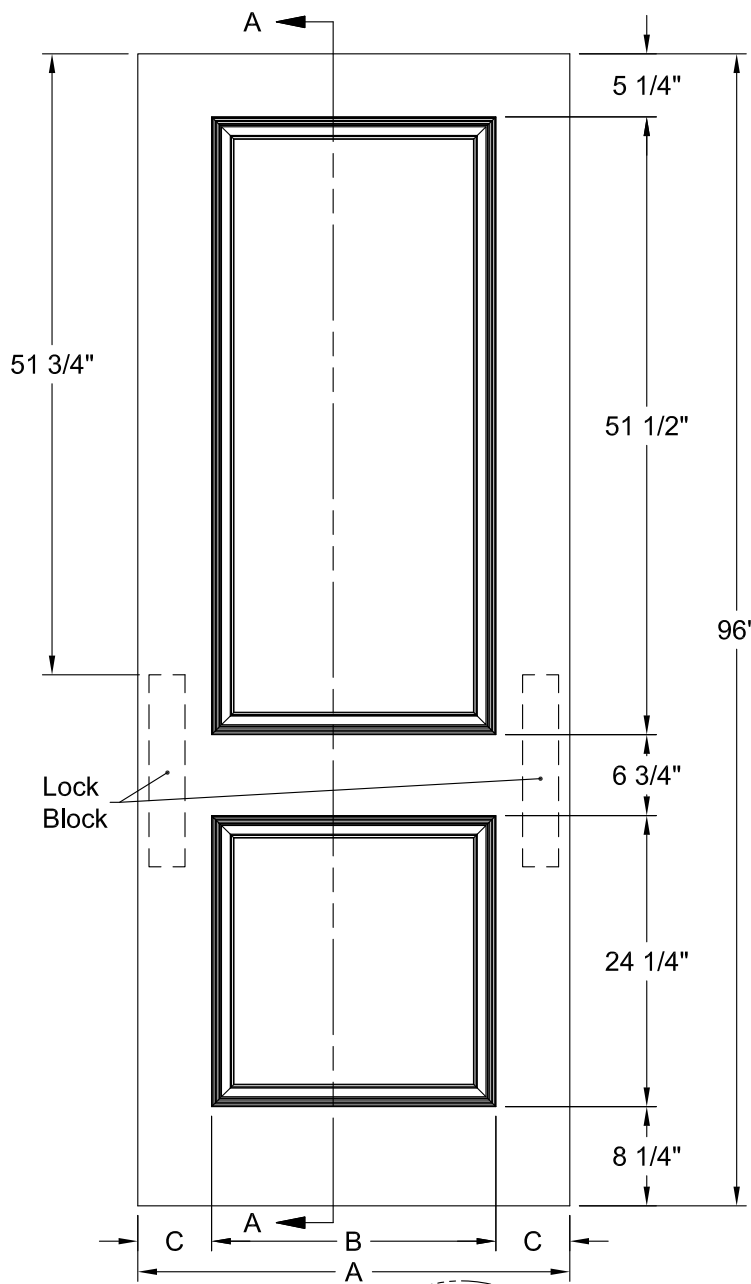

CARRARA SMOOTH 8'-0"

Detail A
INP Profile

Dimension Table				
Door Size	A	B	C	D
3'-0" x 8'-0"	36"	23 5/8"	6 3/16"	3"
2'-10" x 8'-0"	34"	21 5/8"	6 3/16"	3"
2'-8" x 8'-0"	32"	21 5/8"	5 3/16"	3"
2'-6" x 8'-0"	30"	19 5/8"	5 3/16"	3"
2'-4" x 8'-0"	28"	17 5/8"	5 3/16"	3"
2'-2" x 8'-0"	26"	15 5/8"	5 3/16"	3"
2'-0" x 8'-0"	24"	15 5/8"	4 3/16"	3"
1'-10" x 8'-0"	22"	15 5/8"	3 3/16"	2 1/8"
1'-8" x 8'-0"	20"	12"	4"	3"
1'-6" x 8'-0"	18"	12"	3"	1 5/8"
1'-4" x 8'-0"	16"	7"	4 1/2"	3"
1'-3" x 8'-0"	15"	7"	4"	3"
1'-2" x 8'-0"	14"	7"	3 1/2"	2 1/8"
1'-0" x 8'-0"	12"	7"	2 1/2"	1 3/8"