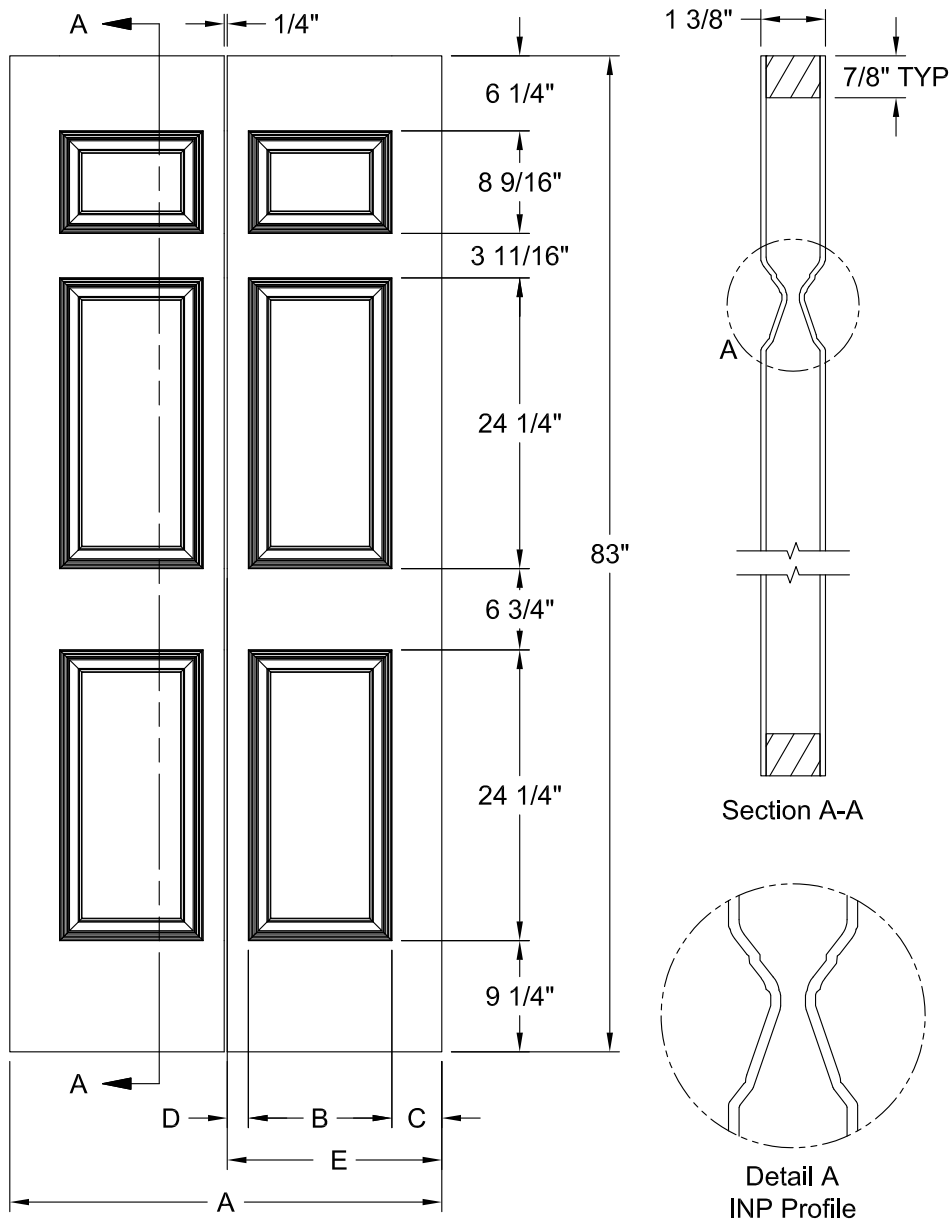

COLONIST BIFOLD SMOOTH 7'-0"

Dimension Table					
Door Size	A	B	C	D	E
3'-0" x 7'-0"	36"	12"	4 1/8"	1 3/4"	17 7/8"
2'-10" x 7'-0"	34"	10"	5 1/8"	1 3/4"	16 7/8"
2'-8" x 7'-0"	32"	10"	4 1/8"	1 3/4"	15 7/8"
2'-6" x 7'-0"	30"	9"	4 1/8"	1 3/4"	14 7/8"
2'-4" x 7'-0"	28"	8"	4 1/8"	1 3/4"	13 7/8"
2'-2" x 7'-0"	26"	6"	5 1/8"	1 3/4"	11 7/8"
2'-0" x 7'-0"	24"	6"	4 1/8"	1 3/4"	10 7/8"
1'-10" x 7'-0"	22"	6"	3 1/8"	1 3/4"	10 7/8"