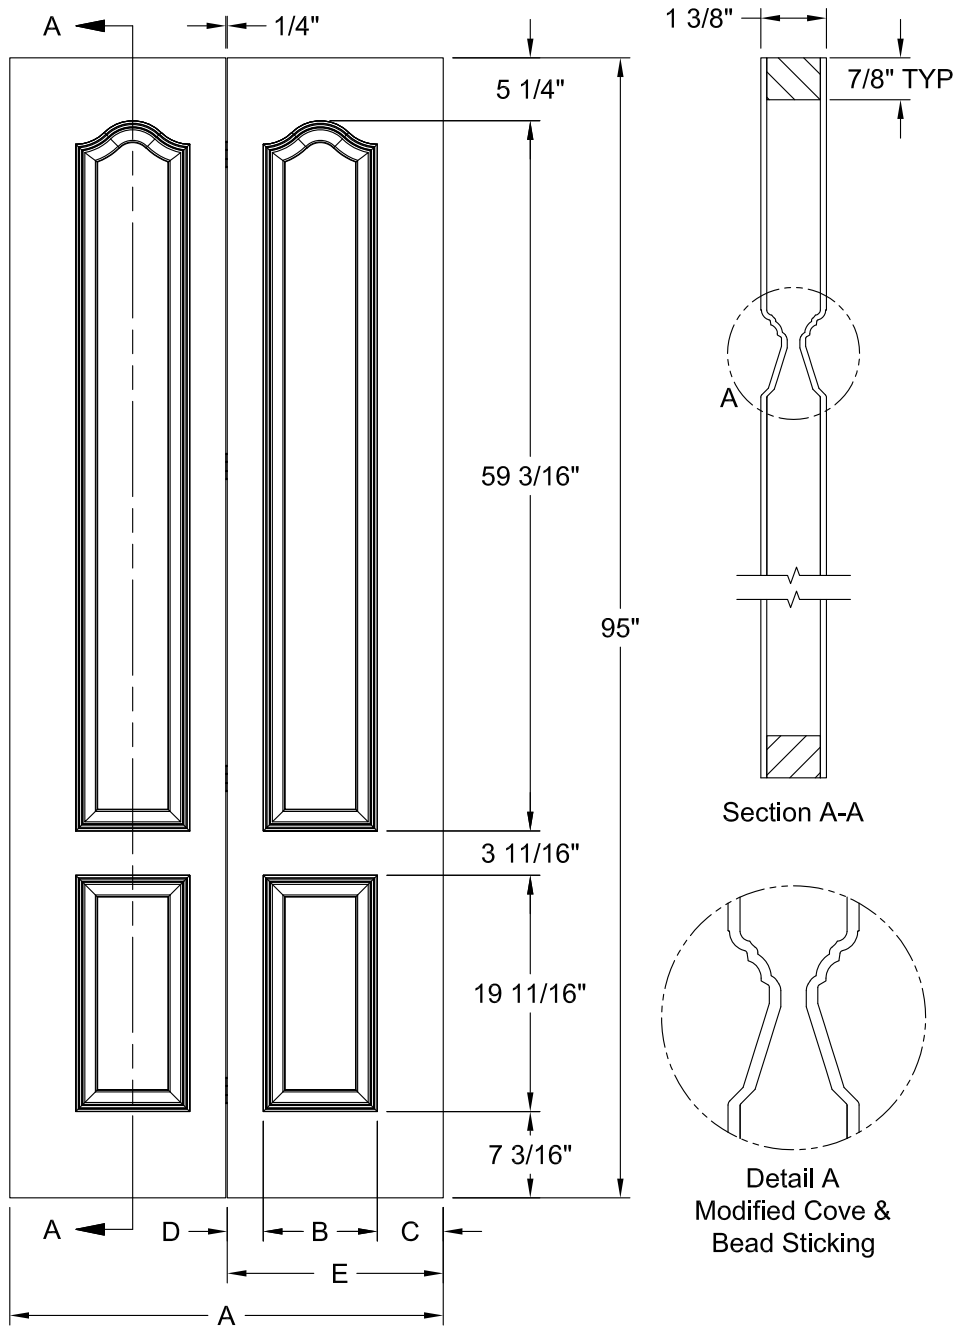

MONROE BIFOLD SMOOTH 6'-8"

Detail A
Monroe Profile

Dimension Table				
Door Size	A	B	C	D
3'-0" x 6'-8"	17 7/8"	9 1/4"	6 1/4"	2 3/8"
2'-10" x 6'-8"	16 7/8"	9 1/4"	5 1/4"	2 3/8"
2'-8" x 6'-8"	15 7/8"	9 1/4"	4 1/4"	2 3/8"
2'-6" x 6'-8"	14 7/8"	7 1/2"	5 1/4"	2 1/8"
2'-4" x 6'-8"	13 7/8"	7 1/2"	4 1/4"	2 1/8"
2'-2" x 6'-8"	12 7/8"	7 1/2"	3 1/4"	2 1/8"
2'-0" x 6'-8"	11 7/8"	6"	4 1/4"	1 5/8"
1'-10" x 6'-8"	10 7/8"	6"	3 1/4"	1 5/8"

MONROE BIFOLD SMOOTH 7'-0"

Detail A
Monroe Profile

Dimension Table				
Door Size	A	B	C	D
3'-0" x 7'-0"	17 7/8"	9 1/4"	6 1/4"	2 3/8"
2'-10" x 7'-0"	16 7/8"	9 1/4"	5 1/4"	2 3/8"
2'-8" x 7'-0"	15 7/8"	9 1/4"	4 1/4"	2 3/8"
2'-6" x 7'-0"	14 7/8"	7 1/2"	5 1/4"	2 1/8"
2'-4" x 7'-0"	13 7/8"	7 1/2"	4 1/4"	2 1/8"
2'-2" x 7'-0"	12 7/8"	7 1/2"	3 1/4"	2 1/8"
2'-0" x 7'-0"	11 7/8"	6"	4 1/4"	1 5/8"
1'-10" x 7'-0"	10 7/8"	6"	3 1/4"	1 5/8"

PRINCETON BIFOLD SMOOTH 7'-0"

Detail A
Modified Cove &
Bead Sticking

Dimension Table					
Door Size	A	B	C	D	E
3'-0" x 7'-0"	36"	9 1/2"	5 1/4"	3 1/4"	17 7/8"
2'-8" x 7'-0"	32"	8 1/2"	5 1/4"	2 1/4"	15 7/8"
2'-6" x 7'-0"	30"	8 1/2"	4 1/4"	2 1/4"	17 7/8"
2'-4" x 7'-0"	28"	6 5/8"	4 1/2"	2 7/8"	13 7/8"
2'-0" x 7'-0"	24"	6 5/8"	3 1/2"	1 7/8"	11 7/8"

PRINCETON SMOOTH 8'-0"

PRINCETON BIFOLD SMOOTH 8'-0"

Dimension Table					
Door Size	A	B	C	D	E
3'-0" x 8'-0"	36"	9 1/2"	5 1/2"	3"	17 7/8"
2'-8" x 8'-0"	32"	7"	6"	3"	15 7/8"
2'-6" x 8'-0"	30"	7"	5 1/2"	2 1/2"	17 7/8"
2'-4" x 8'-0"	28"	7"	4 3/4"	2 1/4"	13 7/8"
2'-0" x 8'-0"	24"	7"	3 1/4"	1 3/4"	11 7/8"