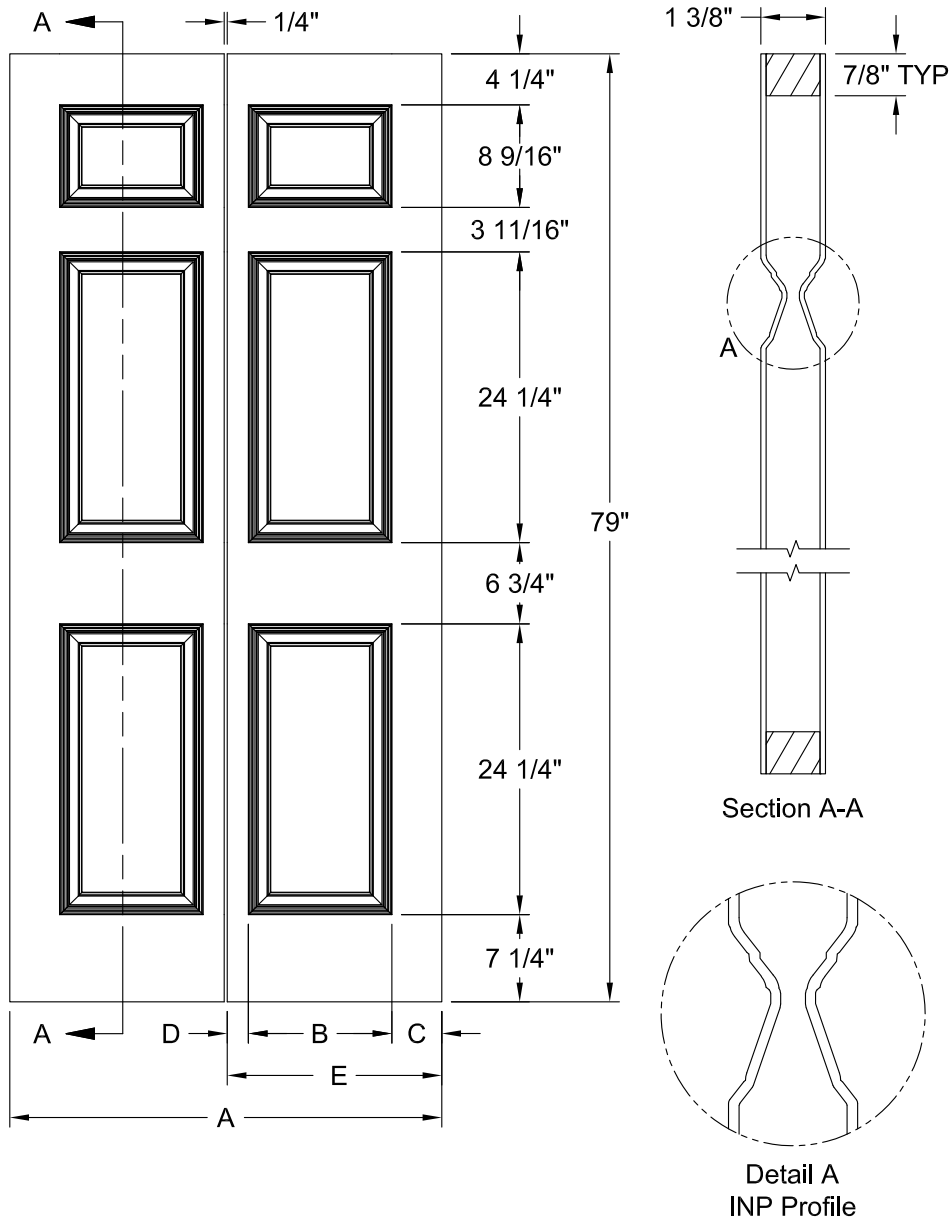

COLONIST BIFOLD SMOOTH 6'-8"

Dimension Table					
Door Size	A	B	C	D	E
3'-0" x 6'-8"	36"	12"	4 1/8"	1 3/4"	17 7/8"
2'-10" x 6'-8"	34"	10"	5 1/8"	1 3/4"	16 7/8"
2'-8" x 6'-8"	32"	10"	4 1/8"	1 3/4"	15 7/8"
2'-6" x 6'-8"	30"	9"	4 1/8"	1 3/4"	14 7/8"
2'-4" x 6'-8"	28"	8"	4 1/8"	1 3/4"	13 7/8"
2'-2" x 6'-8"	26"	6"	5 1/8"	1 3/4"	12 7/8"
2'-0" x 6'-8"	24"	6"	4 1/8"	1 3/4"	11 7/8"
1'-10" x 6'-8"	22"	6"	3 1/8"	1 3/4"	10 7/8"