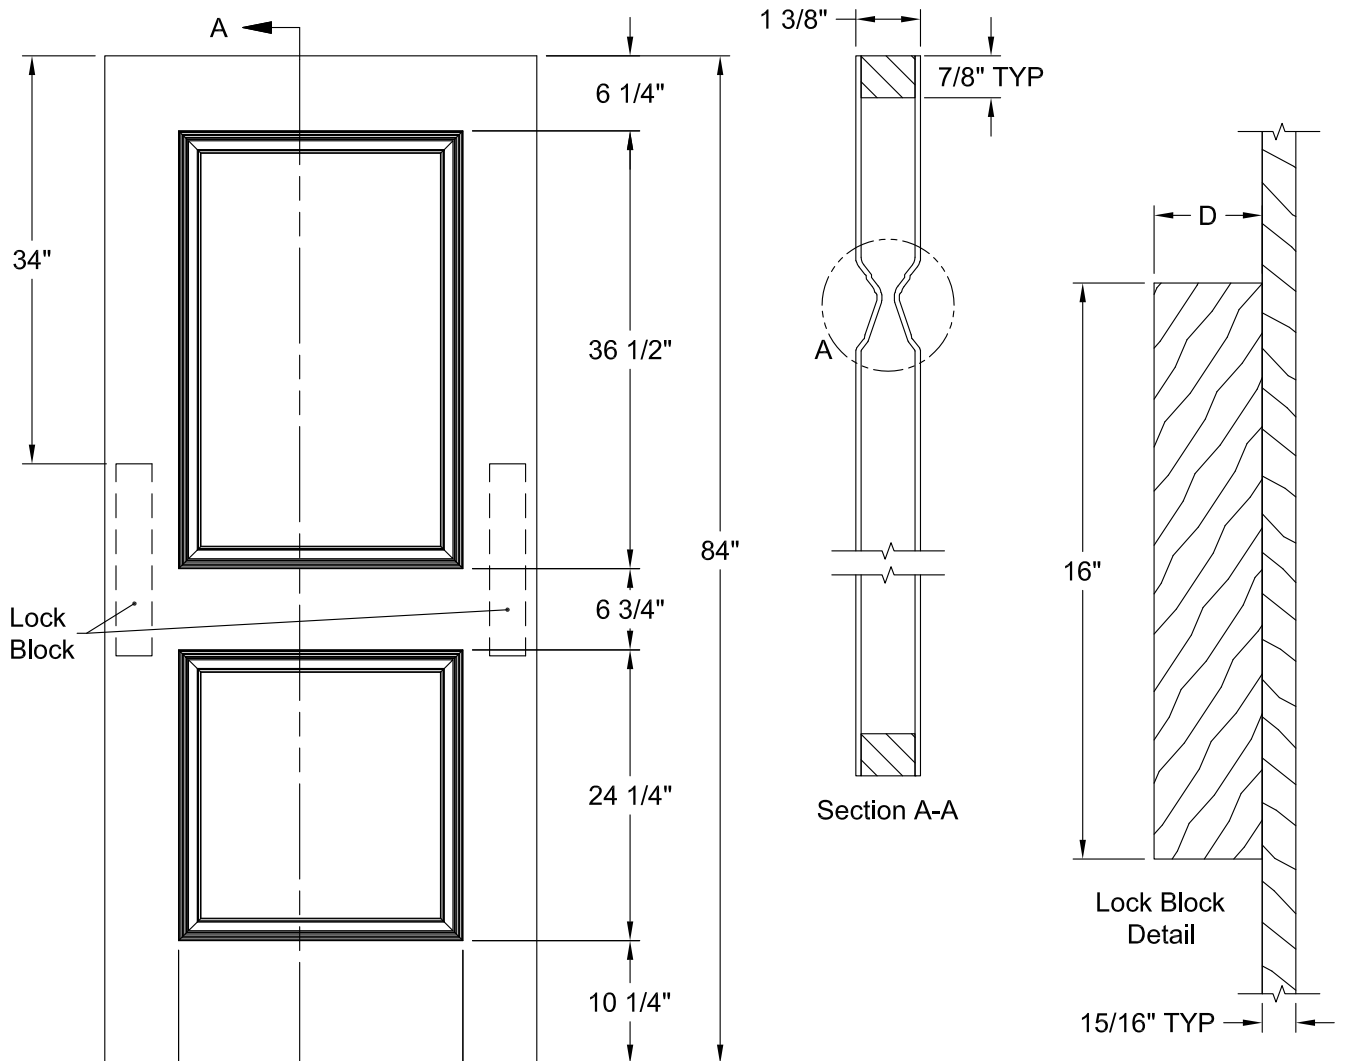

CARRARA SMOOTH 7'-0"

Detail A
INP Profile

Dimension Table				
Door Size	A	B	C	D
3'-0" x 7'-0"	36"	23 5/8"	6 3/16"	3"
2'-10" x 7'-0"	34"	21 5/8"	6 3/16"	3"
2'-8" x 7'-0"	32"	21 5/8"	5 3/16"	3"
2'-6" x 7'-0"	30"	19 5/8"	5 3/16"	3"
2'-4" x 7'-0"	28"	17 5/8"	5 3/16"	3"
2'-2" x 7'-0"	26"	15 5/8"	5 3/16"	3"
2'-0" x 7'-0"	24"	15 5/8"	4 3/16"	3"
1'-10" x 7'-0"	22"	15 5/8"	3 3/16"	2 1/8"
1'-8" x 7'-0"	20"	12"	4"	3"
1'-6" x 7'-0"	18"	12"	3"	1 5/8"
1'-4" x 7'-0"	16"	7"	4 1/2"	3"
1'-3" x 7'-0"	15"	7"	4"	3"
1'-2" x 7'-0"	14"	7"	3 1/2"	2 1/8"
1'-0" x 7'-0"	12"	7"	2 1/2"	1 3/8"