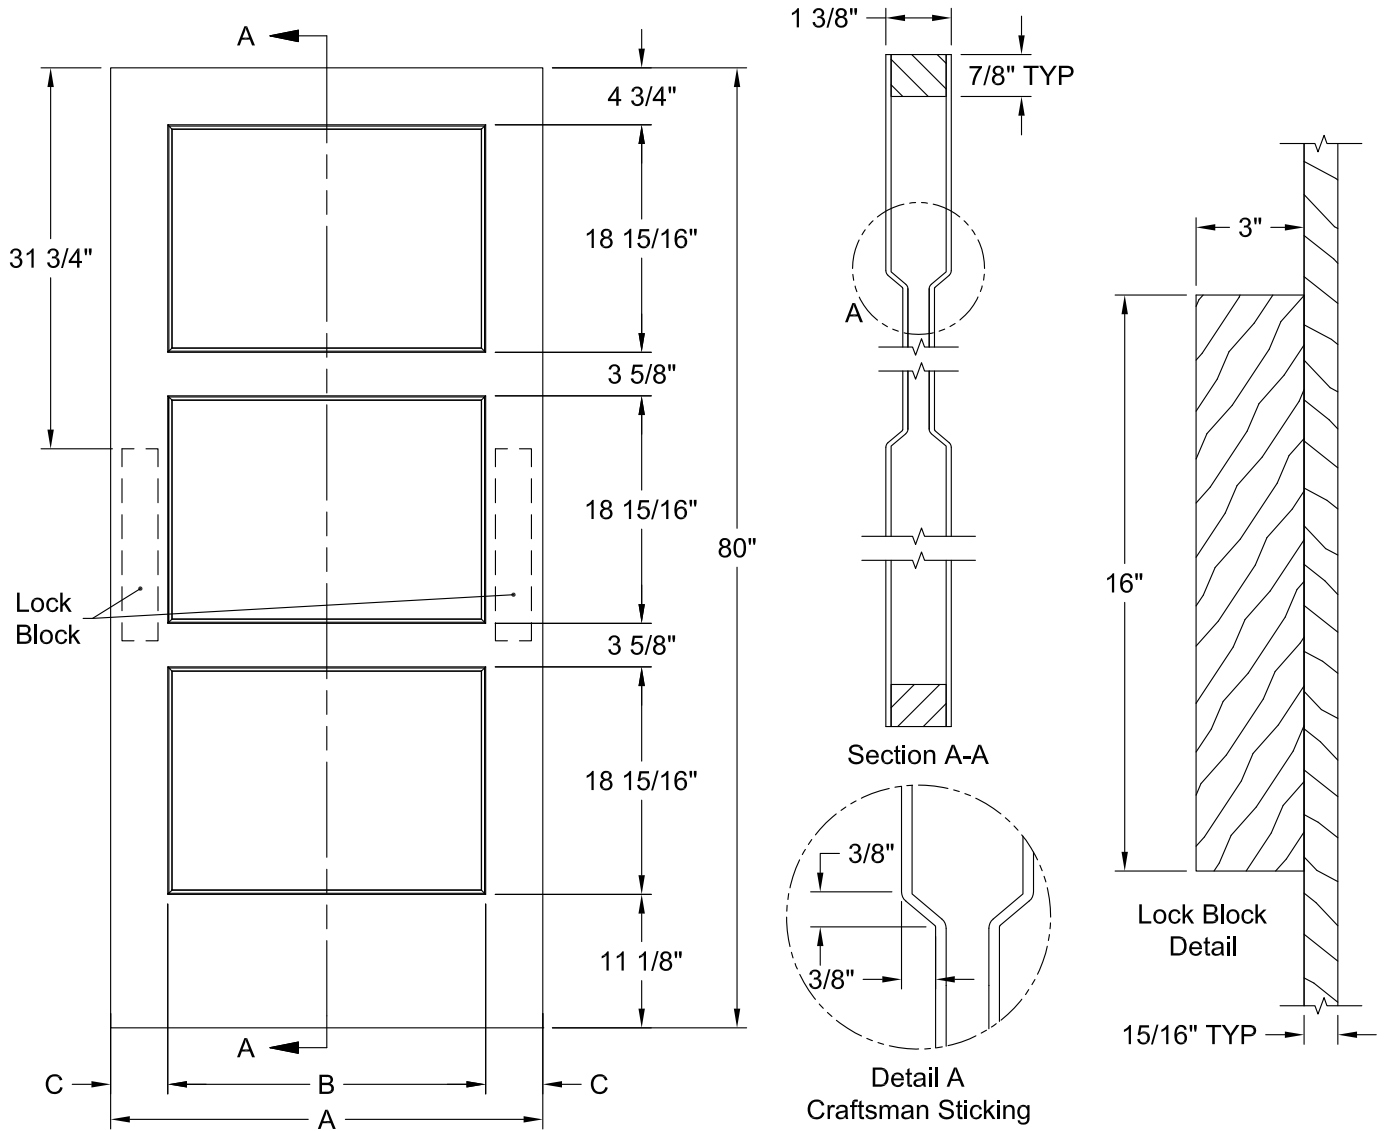

BIRKDALE 3 PANEL SMOOTH 6'-8"

DIMENSION TABLE			
Door Size	A	B	C
3'-0" x 6'-8"	36"	26 1/2"	4 3/4"
2'-10" x 6'-8"	34"	22 1/2"	5 3/4"
2'-8" x 6'-8"	32"	22 1/2"	4 3/4"
2'-6" x 6'-8"	30"	20 1/2"	4 3/4"
2'-4" x 6'-8"	28"	18 1/2"	4 3/4"
2'-2" x 6'-8"	26"	15 1/2"	5 1/4"
2'-0" x 6'-8"	24"	15 1/2"	4 1/4"
1'-10" x 6'-8"	22"	11 1/2"	5 1/4"
1'-8" x 6'-8"	20"	11 1/2"	4 1/4"