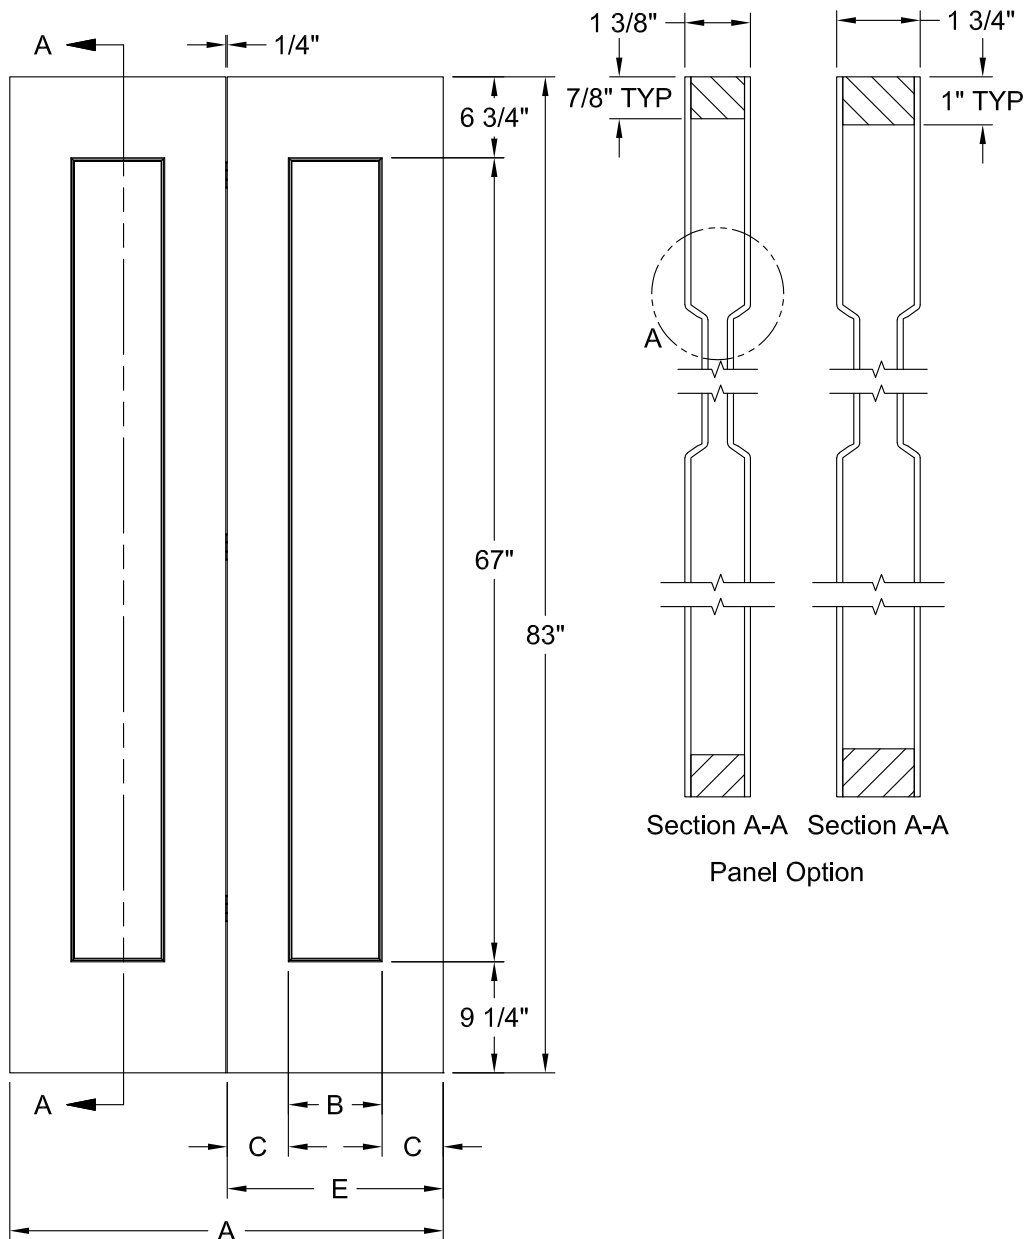

MADISON BIFOLD SMOOTH 6'-8"

Section A-A Section A-A
Panel Option

Detail A
Craftsman Sticking

Dimension Table				
Door Size	A	B	C	E
3'-0" x 6'-8"	36"	7 13/16"	5 1/32"	17 7/8"
2'-8" x 6'-8"	32"	7 13/16"	4 1/32"	15 7/8"
2'-6" x 6'-8"	30"	5 3/8"	4 3/4"	14 7/8"
2'-4" x 6'-8"	28"	5 3/8"	4 1/4"	13 7/8"
2'-0" x 6'-8"	24"	4 1/4"	3 13/16"	11 7/8"

MADISON SMOOTH 7'-0"

Detail A
Craftsman Sticking

Dimension Table				
Door Size	A	B	C	D
3'-0" x 7'-0"	36"	26 1/2"	4 3/4"	3"
2'-10" x 7'-0"	34"	22 1/2"	5 3/4"	3"
2'-8" x 7'-0"	32"	22 1/2"	4 3/4"	3"
2'-6" x 7'-0"	30"	20 1/2"	4 3/4"	3"
2'-4" x 7'-0"	28"	18 1/2"	4 3/4"	3"
2'-2" x 7'-0"	26"	15 1/2"	5 1/4"	3"
2'-0" x 7'-0"	24"	15 1/2"	4 1/4"	3"
1'-10" x 7'-0"	22"	11 1/2"	5 1/4"	3"
1'-8" x 7'-0"	20"	11 1/2"	4 1/4"	3"
1'-6" x 7'-0"	18"	7 13/16"	5 3/32"	3"
1'-4" x 7'-0"	16"	7 13/16"	4 3/32"	3"
1'-3" x 7'-0"	15"	5 3/8"	4 14/16"	3"
1'-2" x 7'-0"	14"	5 3/8"	4 5/16"	3"
1'-0" x 7'-0"	12"	5 3/8"	3 5/16"	2 1/8"

MADISON BIFOLD SMOOTH 7'-0"

Detail A
Craftsman Sticking

Dimension Table				
Door Size	A	B	C	E
3'-0" x 7'-0"	36"	7 13/16"	5 3/32"	17 7/8"
2'-8" x 7'-0"	32"	7 13/16"	4 3/32"	15 7/8"
3'-6" x 7'-0"	30"	5 3/8"	4 13/16"	14 7/8"
2'-4" x 7'-0"	28"	5 3/8"	4 5/16"	13 7/8"
2'-0" x 7'-0"	24"	4 1/4"	3 7/8"	11 7/8"

MONROE BIFOLD SMOOTH 6'-8"

Detail A
Monroe Profile

Dimension Table				
Door Size	A	B	C	D
3'-0" x 6'-8"	17 7/8"	9 1/4"	6 1/4"	2 3/8"
2'-10" x 6'-8"	16 7/8"	9 1/4"	5 1/4"	2 3/8"
2'-8" x 6'-8"	15 7/8"	9 1/4"	4 1/4"	2 3/8"
2'-6" x 6'-8"	14 7/8"	7 1/2"	5 1/4"	2 1/8"
2'-4" x 6'-8"	13 7/8"	7 1/2"	4 1/4"	2 1/8"
2'-2" x 6'-8"	12 7/8"	7 1/2"	3 1/4"	2 1/8"
2'-0" x 6'-8"	11 7/8"	6"	4 1/4"	1 5/8"
1'-10" x 6'-8"	10 7/8"	6"	3 1/4"	1 5/8"