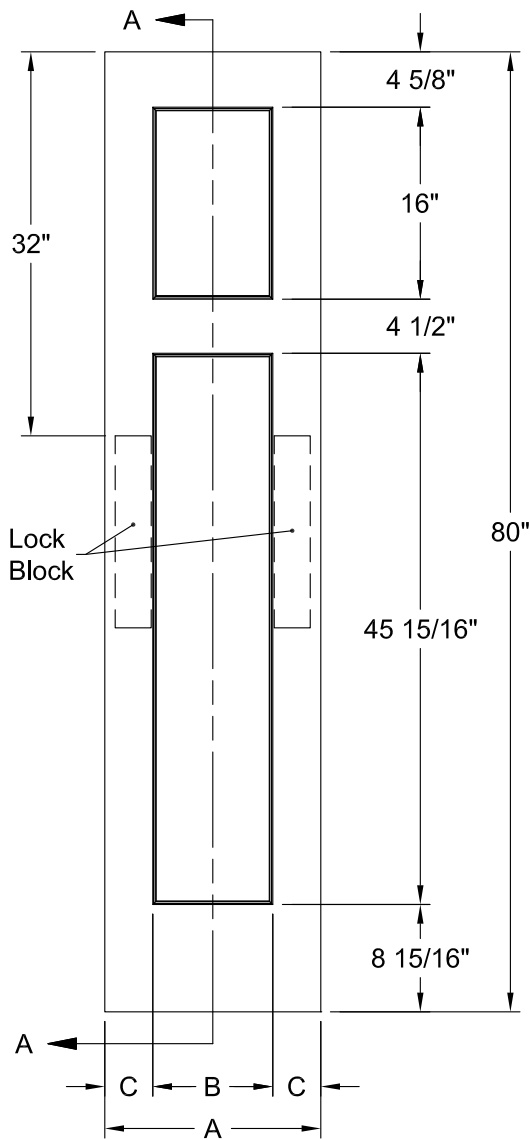

CRAFTSMAN SMOOTH 6'-8"

Dimension Table				
Door Size	A	B	C	D
1'-10" x 6'-8"	22"	10"	6"	3"
1'-8" x 6'-8"	20"	10"	5"	3"
1'-6" x 6'-8"	18"	10"	4"	3"
1'-4" x 6'-8"	16"	8 1/4"	3 7/8"	2 11/16"
1'-3" x 6'-8"	15"	6"	4 1/2"	3"
1'-2" x 6'-8"	14"	6"	4"	3"
1'-0" x 6'-8"	12"	4"	4"	2 1/8"