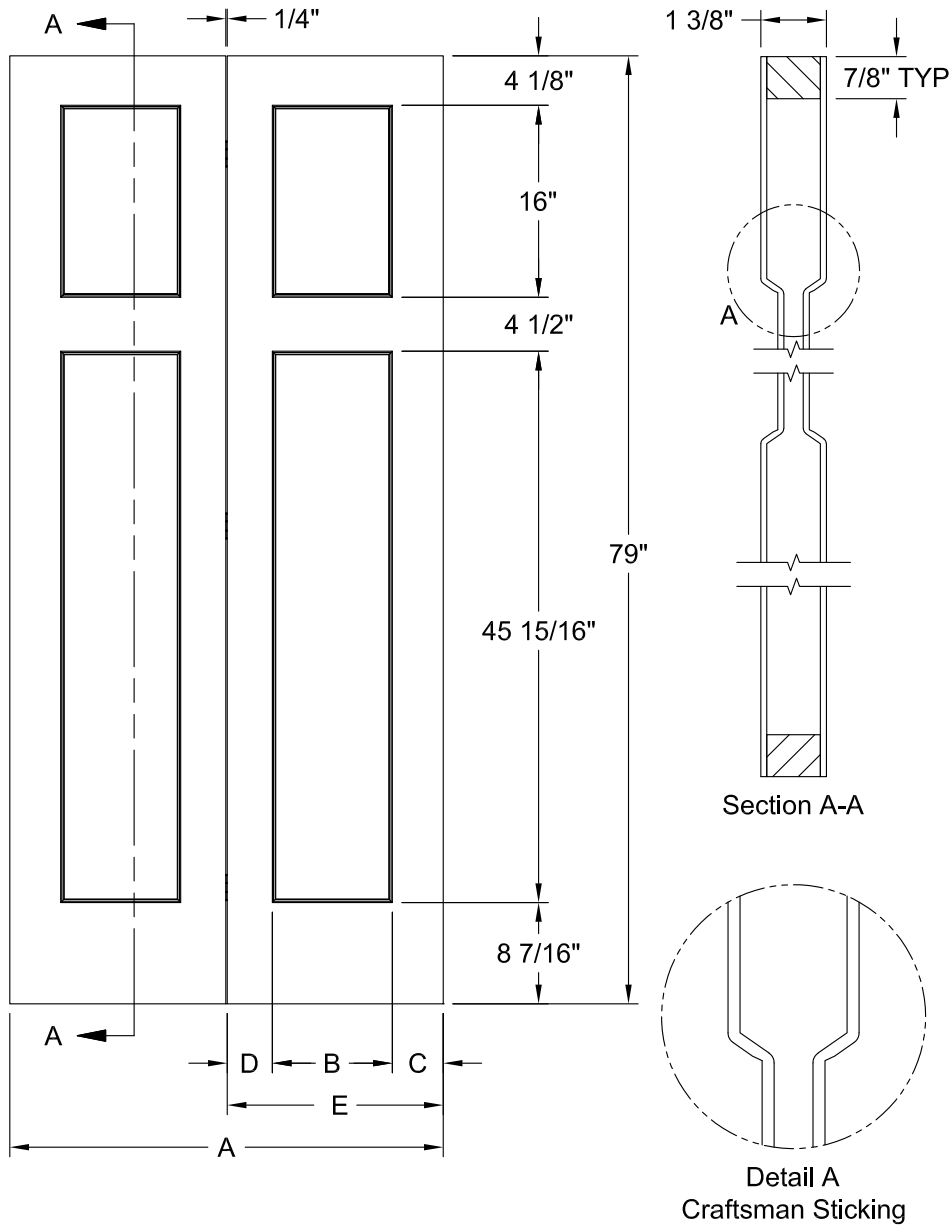

CRAFTSMAN BIFOLD SMOOTH 6'-8"

Dimension Table					
Door Size	A	B	C	D	E
3'-0" x 6'-8"	36"	10"	4 1/4"	3 3/4"	17 7/8"
2'-10" x 6'-8"	34"	8 1/4"	4 1/2"	4 1/4"	16 7/8"
2'-8" x 6'-8"	32"	8 1/4"	4"	3 3/4"	15 7/8"
2'-6" x 6'-8"	30"	6"	4 5/8"	4 3/8"	14 7/8"
2'-4" x 6'-8"	28"	6"	4 1/8"	3 7/8"	13 7/8"
2'-2" x 6'-8"	26"	6"	3 5/8"	3 3/8"	12 7/8"
2'-0" x 6'-8"	24"	4"	4 1/8"	3 7/8"	11 7/8"
1'-10" x 6'-8"	22"	4"	3 5/8"	3 3/8"	10 7/8"
1'-8" x 6'-8"	20"	4"	3 1/8"	2 7/8"	9 7/8"