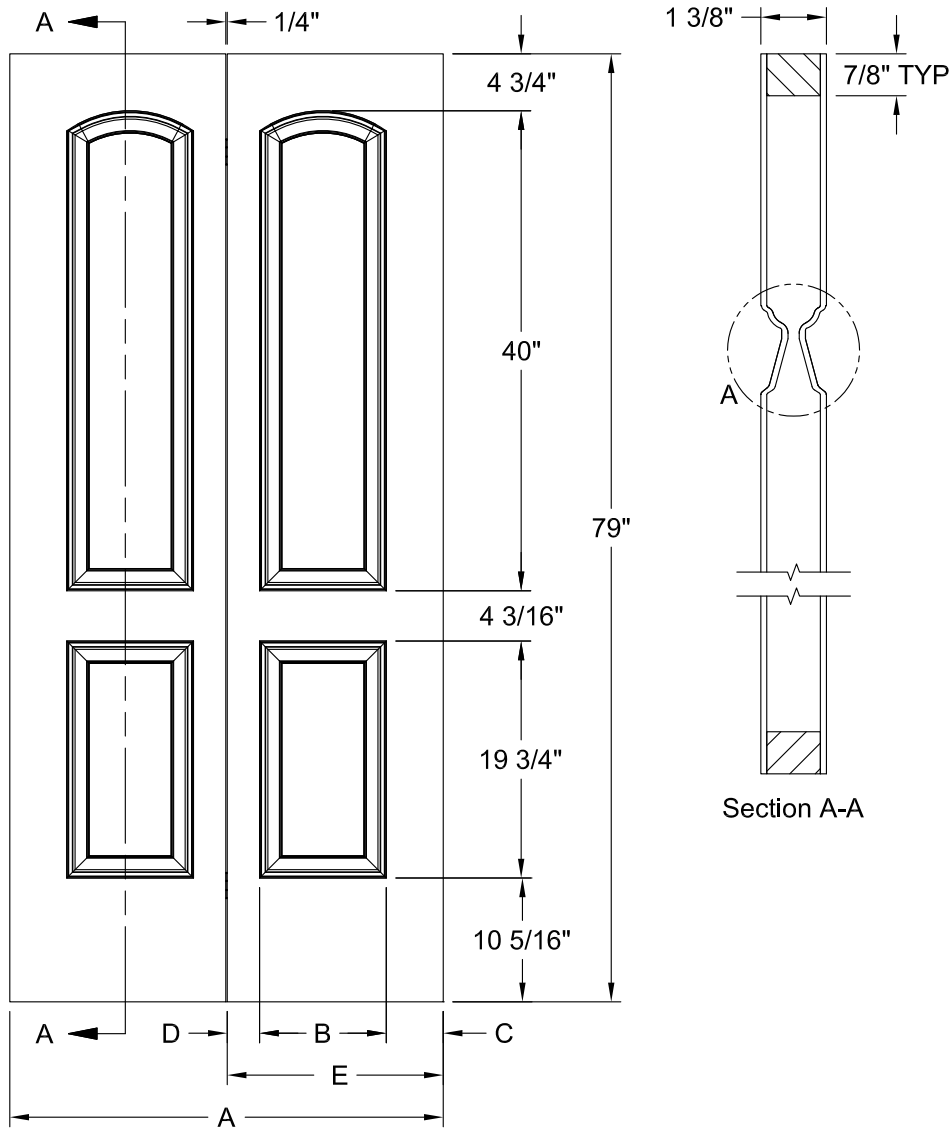

CONTINENTAL SMOOTH 6'-8"

Detail A
Ovolo Sticking

Dimension Table				
Door Size	A	B	C	D
3'-0" x 6'-8"	36"	24"	6"	3"
2'-10" x 6'-8"	34"	24"	4"	3"
2'-8" x 6'-8"	32"	21"	4 1/2"	3"
2'-6" x 6'-8"	30"	20"	5"	3"
2'-4" x 6'-8"	28"	18"	5"	3"
2'-2" x 6'-8"	26"	18"	4"	3"
2'-0" x 6'-8"	24"	14"	5"	3"
1'-10" x 6'-8"	22"	14"	4"	3"
1'-8" x 6'-8"	20"	10 9/16"	4 23/32"	3"
1'-6" x 6'-8"	18"	10 9/16"	3 23/32"	2 11/16"
1'-4" x 6'-8"	16"	8 9/16"	3 23/32"	2 11/16"
1'-3" x 6'-8"	15"	8 9/16"	3 7/32"	2 1/8"
1'-2" x 6'-8"	14"	8 9/16"	2 23/32"	1 5/8"
1'-0" x 6'-8"	12"	5 9/16"	3 7/32"	2 1/8"

CONTINENTAL BIFOLD SMOOTH 6'-8"

Detail A
Ovolo Sticking

Dimension Table					
Door Size	A	B	C	D	E
3'-0" x 6'-8"	36"	10 9/16"	3 3/4"	2 11/16"	17 7/8"
2'-8" x 6'-8"	32"	8 9/16"	5 1/4"	2 3/16"	15 7/8"
2'-6" x 6'-8"	30"	8 9/16"	4 1/4"	2 3/16"	14 7/8"
2'-4" x 6'-8"	28"	8 9/16"	3 1/4"	2 3/16"	13 7/8"
2'-0" x 6'-8"	24"	5 9/16"	4 1/4"	2 3/16"	11 7/8"