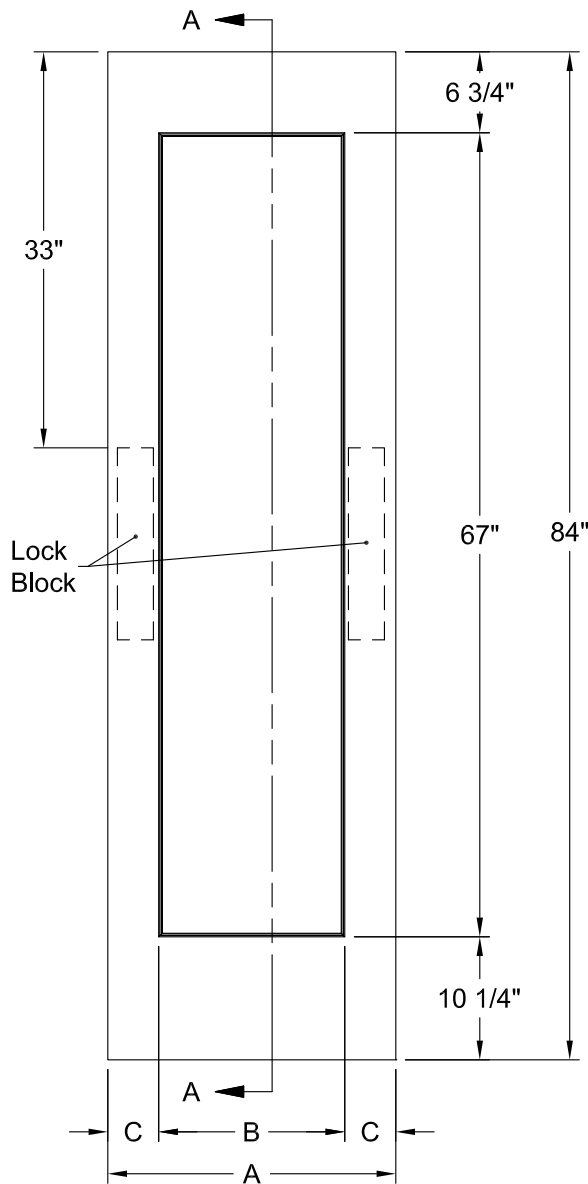

MADISON SMOOTH 7'-0"

Detail A
Craftsman Sticking

Dimension Table				
Door Size	A	B	C	D
3'-0" x 7'-0"	36"	26 1/2"	4 3/4"	3"
2'-10" x 7'-0"	34"	22 1/2"	5 3/4"	3"
2'-8" x 7'-0"	32"	22 1/2"	4 3/4"	3"
2'-6" x 7'-0"	30"	20 1/2"	4 3/4"	3"
2'-4" x 7'-0"	28"	18 1/2"	4 3/4"	3"
2'-2" x 7'-0"	26"	15 1/2"	5 1/4"	3"
2'-0" x 7'-0"	24"	15 1/2"	4 1/4"	3"
1'-10" x 7'-0"	22"	11 1/2"	5 1/4"	3"
1'-8" x 7'-0"	20"	11 1/2"	4 1/4"	3"
1'-6" x 7'-0"	18"	7 13/16"	5 3/32"	3"
1'-4" x 7'-0"	16"	7 13/16"	4 3/32"	3"
1'-3" x 7'-0"	15"	5 3/8"	4 14/16"	3"
1'-2" x 7'-0"	14"	5 3/8"	4 5/16"	3"
1'-0" x 7'-0"	12"	5 3/8"	3 5/16"	2 1/8"