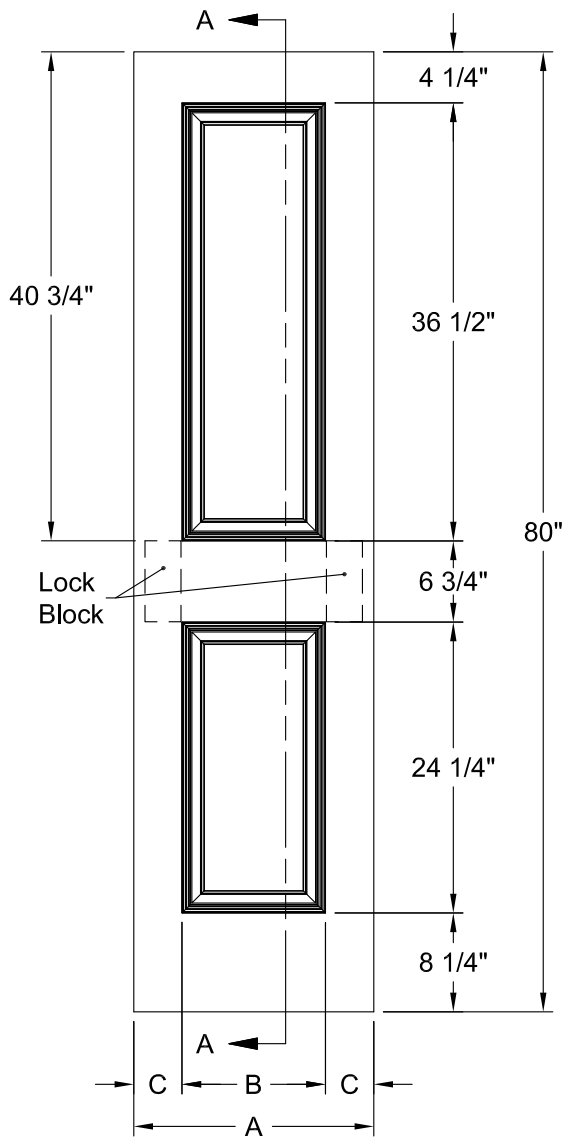

CONTINENTAL COMMERCIAL SMOOTH 6'-8"

Detail A
Ovolo Sticking

Dimension Table
Door Size
3'-0" x 6'-8"

CONTINENTAL COMMERCIAL SMOOTH 7'-0"

Detail A
Ovolo Sticking

Dimension Table
Door Size
3'-0" x 7'-0"

COVENTRY SMOOTH 6'-8"

Section A-A

Detail A
INP Profile

Dimension Table			
Door Size	A	B	C
3'-0" x 6'-8"	36"	12"	4 1/8"
2'-10" x 6'-8"	34"	10"	5 1/8"
2'-8" x 6'-8"	32"	10"	4 1/8"
2'-6" x 6'-8"	30"	9"	4 1/8"
2'-4" x 6'-8"	28"	8"	4 1/8"
2'-2" x 6'-8"	26"	6"	5 1/8"
2'-0" x 6'-8"	24"	6"	4 1/8"
1'-10" x 6'-8"	22"	6"	3 1/8"

COVENTRY SMOOTH 6'-8"

Dimension Table			
Door Size	A	B	C
1'-8" x 6'-8"	20"	12"	4"
1'-6" x 6'-8"	18"	12"	3"
1'-4" x 6'-8"	16"	7"	4 1/2"
1'-3" x 6'-8"	15"	7"	4"
1'-2" x 6'-8"	14"	7"	3 1/2"
1'-0" x 6'-8"	12"	7"	2 1/2"