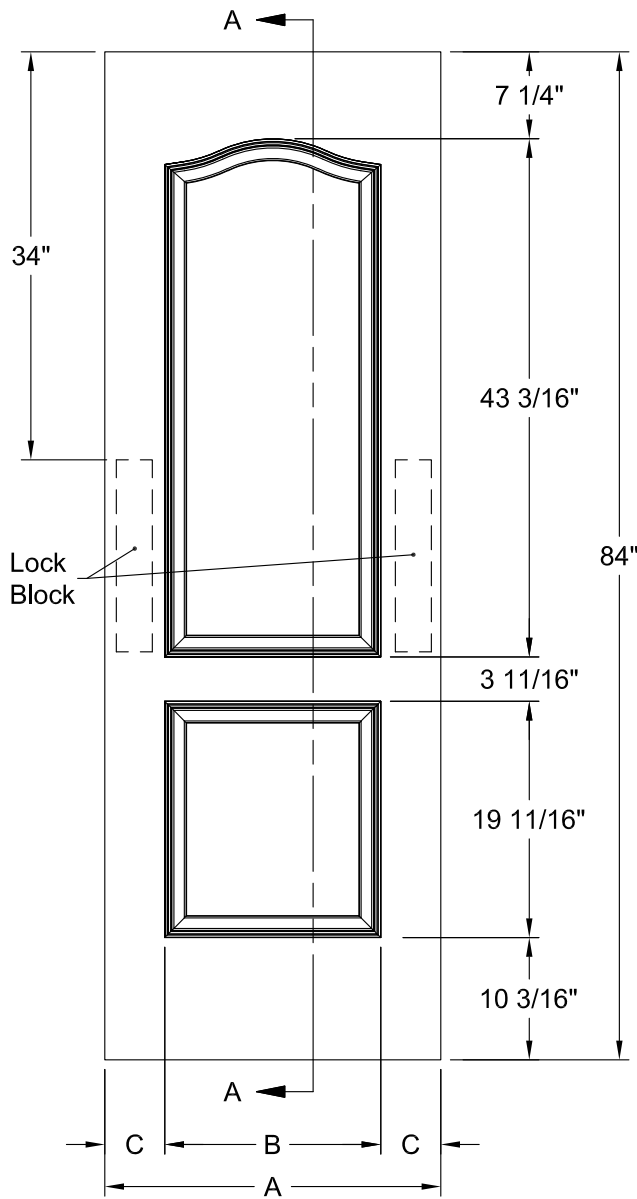

PRINCETON SMOOTH 7'-0"

Detail A
Modified Cove &
Bead Sticking

Dimension Table				
Door Size	A	B	C	D
3'-0" x 7'-0"	36"	25 1/16"	5 15/32"	3"
2'-10" x 7'-0"	34"	22 7/8"	5 9/16"	3"
2'-8" x 7'-0"	32"	22 7/8"	4 9/16"	3"
2'-6" x 7'-0"	30"	19 3/4"	5 1/8"	3"
2'-4" x 7'-0"	28"	18 3/16"	4 29/32"	3"
2'-2" x 7'-0"	26"	18 3/16"	3 29/32"	2 11/16"
2'-0" x 7'-0"	24"	15"	4 1/2"	3"
1'-10" x 7'-0"	22"	15"	3 1/2"	2 1/8"
1'-8" x 7'-0"	20"	9 1/2"	5 1/4"	3"
1'-6" x 7'-0"	18"	9 1/2"	4 1/4"	3"
1'-4" x 7'-0"	16"	8 9/16"	3 23/32"	2 1/8"
1'-3" x 7'-0"	15"	8 9/16"	3 7/32"	2 1/8"
1'-2" x 7'-0"	14"	6 11/16"	3 21/32"	1 5/8"
1'-0" x 7'-0"	12"	6 11/16"	2 21/32"	1 3/8"