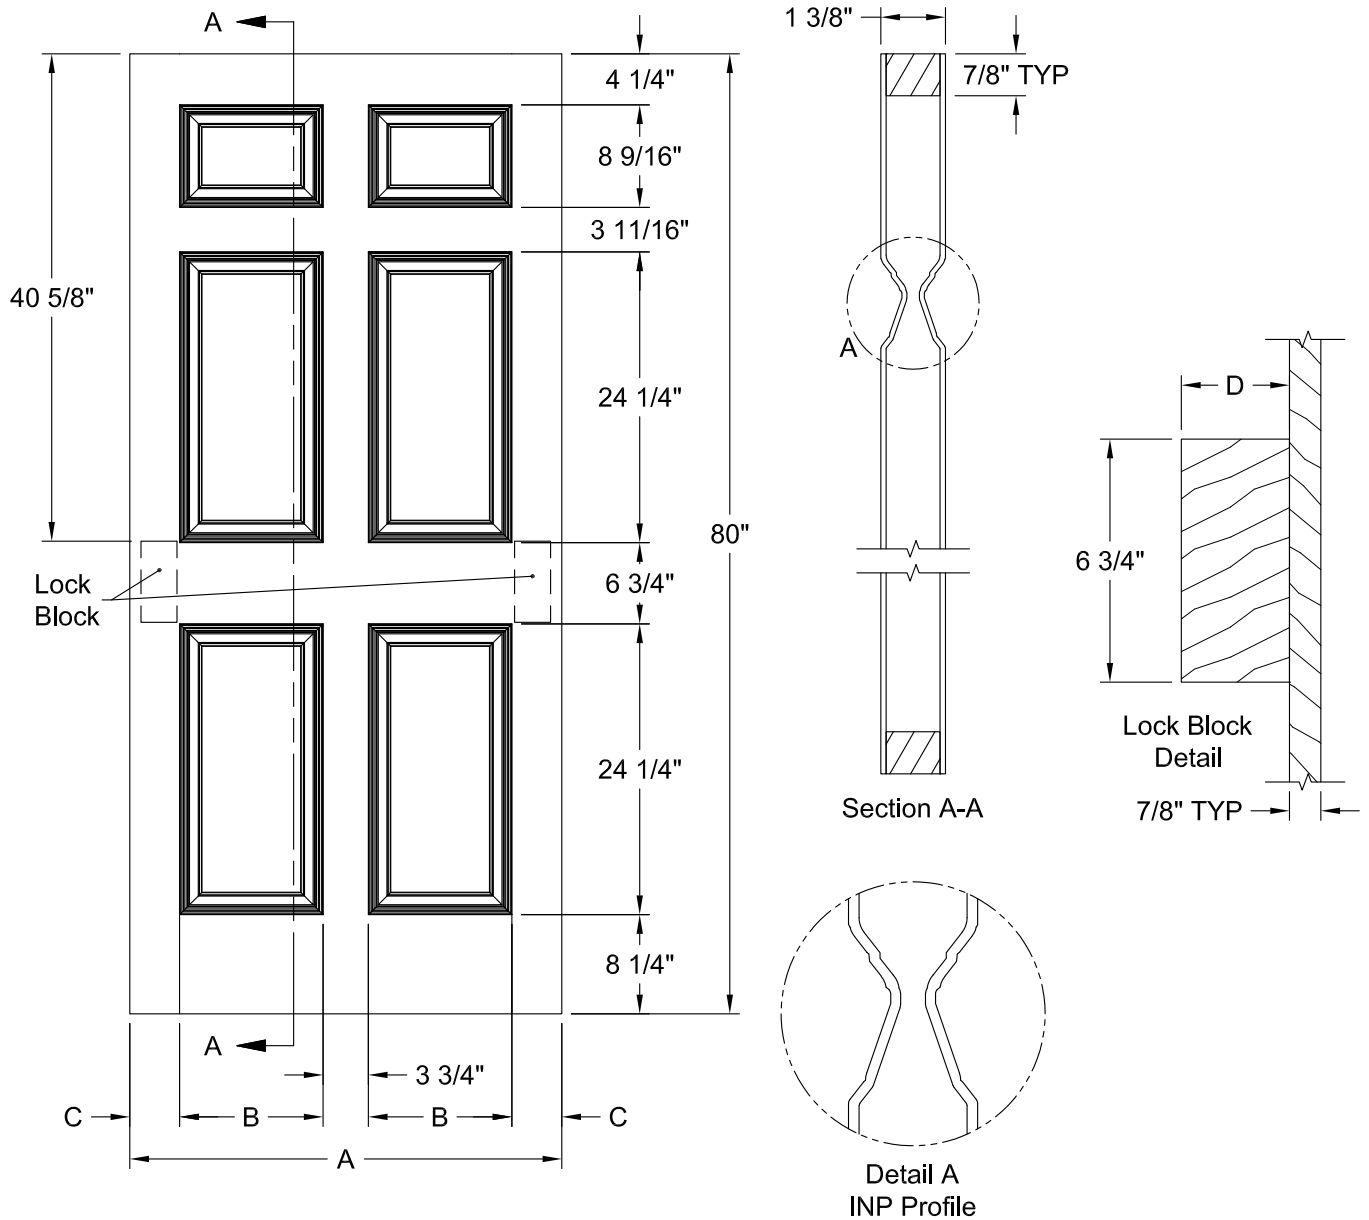

COLONIST SMOOTH 6'-8"

Dimension Table				
Door Size	A	B	C	D
3'-0" x 6'-8"	36"	12"	4 1/8"	3"
2'-10" x 6'-8"	34"	10"	5 1/8"	3"
2'-8" x 6'-8"	32"	10"	4 1/8"	3"
2'-6" x 6'-8"	30"	9"	4 1/8"	3"
2'-4" x 6'-8"	28"	8"	4 1/8"	3"
2'-2" x 6'-8"	26"	6"	5 1/8"	3"
2'-0" x 6'-8"	24"	6"	4 1/8"	3"
1'-10" x 6'-8"	22"	6"	3 1/8"	2 1/8"