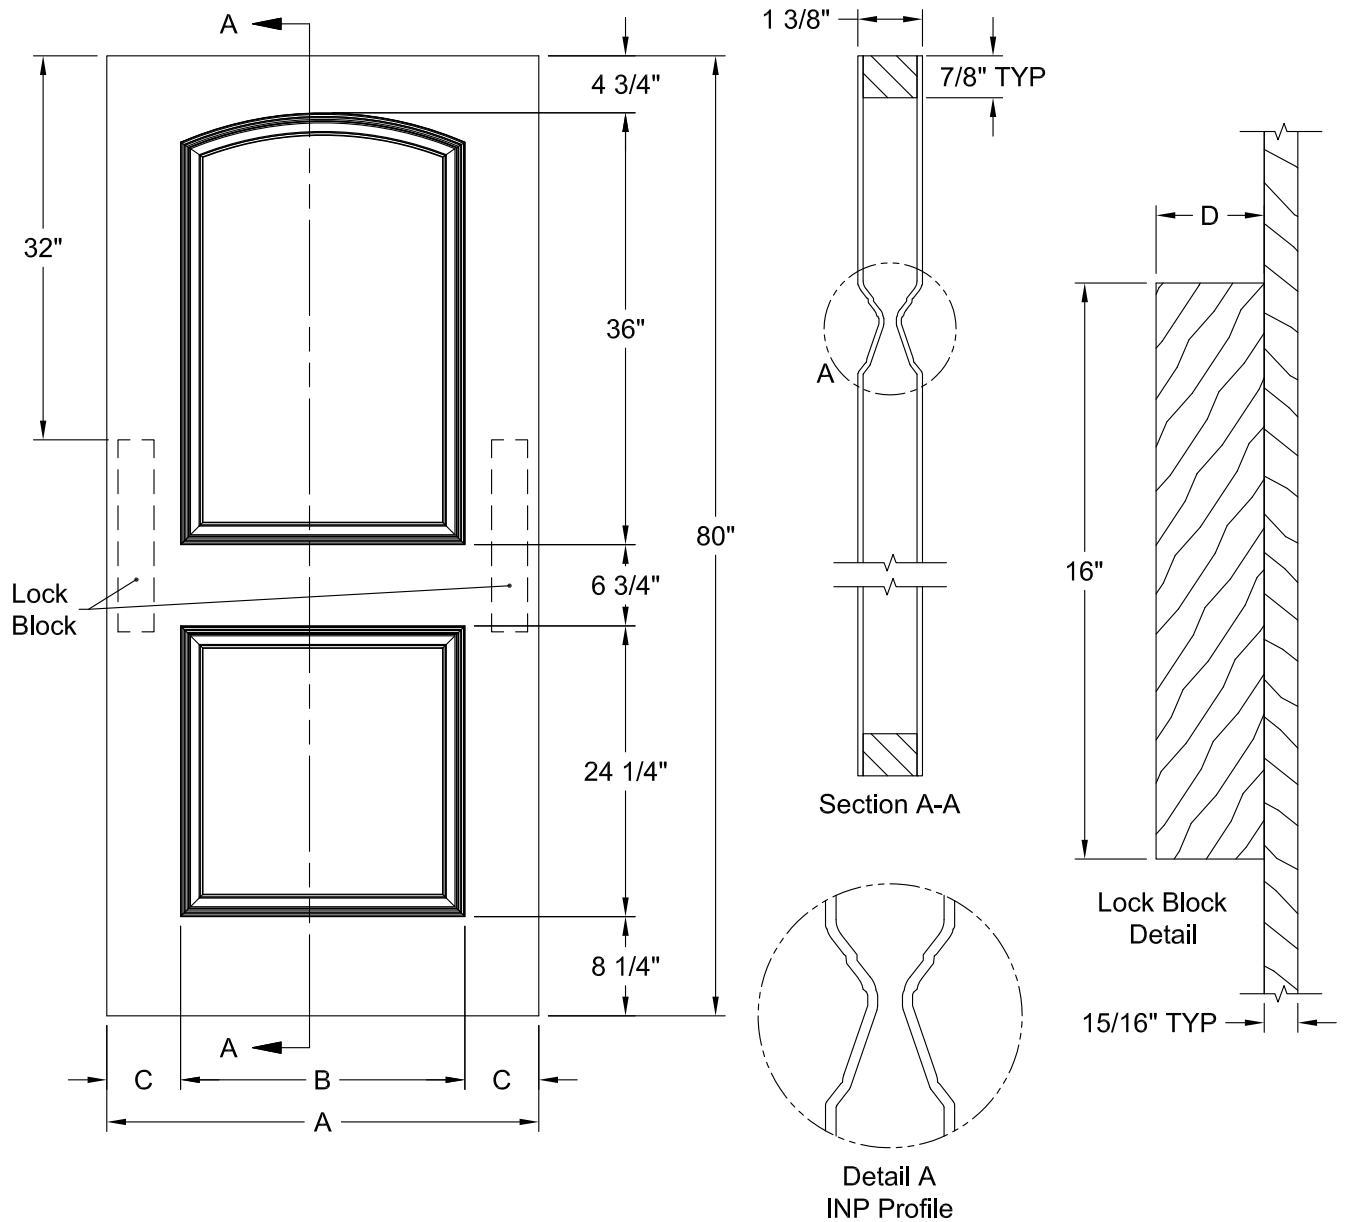

BIRKDALE 3 PANEL SMOOTH 8'-0"

DIMENSION TABLE			
Door Size	A	B	C
1'-6" x 8'-0"	18"	4 3/8"	9 1/4"
1'-4" x 8'-0"	16"	3 3/8"	9 1/4"
1'-3" x 8'-0"	15"	3 3/4"	7 1/2"
1'-2" x 8'-0"	14"	3 1/4"	7 1/2"
1'-0" x 8'-0"	12"	3"	6"

BIRKDALE 6 PANEL BIFOLD SMOOTH 8'-0"

DIMENSION TABLE				
Door Size	A	B	C	D
3'-0" x 8'-0"	36"	6 1/4"	9 1/4"	5"
2'-10" x 8'-0"	34"	5 1/4"	9 1/4"	5"
2'-8" x 8'-0"	32"	4 1/4"	9 1/4"	5"
2'-6" x 8'-0"	30"	5 1/4"	7 1/2"	4 1/2"
2'-4" x 8'-0"	28"	4 1/4"	7 1/2"	4 1/2"
2'-2" x 8'-0"	26"	3 1/4"	7 1/2"	4 1/2"
2'-0" x 8'-0"	24"	4 1/4"	6"	3 1/2"
1'-10" x 8'-0"	22"	3 1/4"	6"	3 1/2"

CAIMAN SMOOTH 6'-8"

Dimension Table				
Door Size	A	B	C	D
3'-0" x 6'-8"	36"	23 3/4"	6 1/8"	3"
2'-10" x 6'-8"	34"	21 3/4"	6 1/8"	3"
2'-8" x 6'-8"	32"	21 3/4"	5 1/8"	3"
2'-6" x 6'-8"	30"	19 3/4"	5 1/8"	3"
2'-4" x 6'-8"	28"	17 3/4"	5 1/8"	3"
2'-2" x 6'-8"	26"	15 3/4"	5 1/8"	3"
2'-0" x 6'-8"	24"	15 3/4"	4 1/8"	3"
1'-10" x 6'-8"	22"	15 3/4"	3 1/8"	2 1/8"