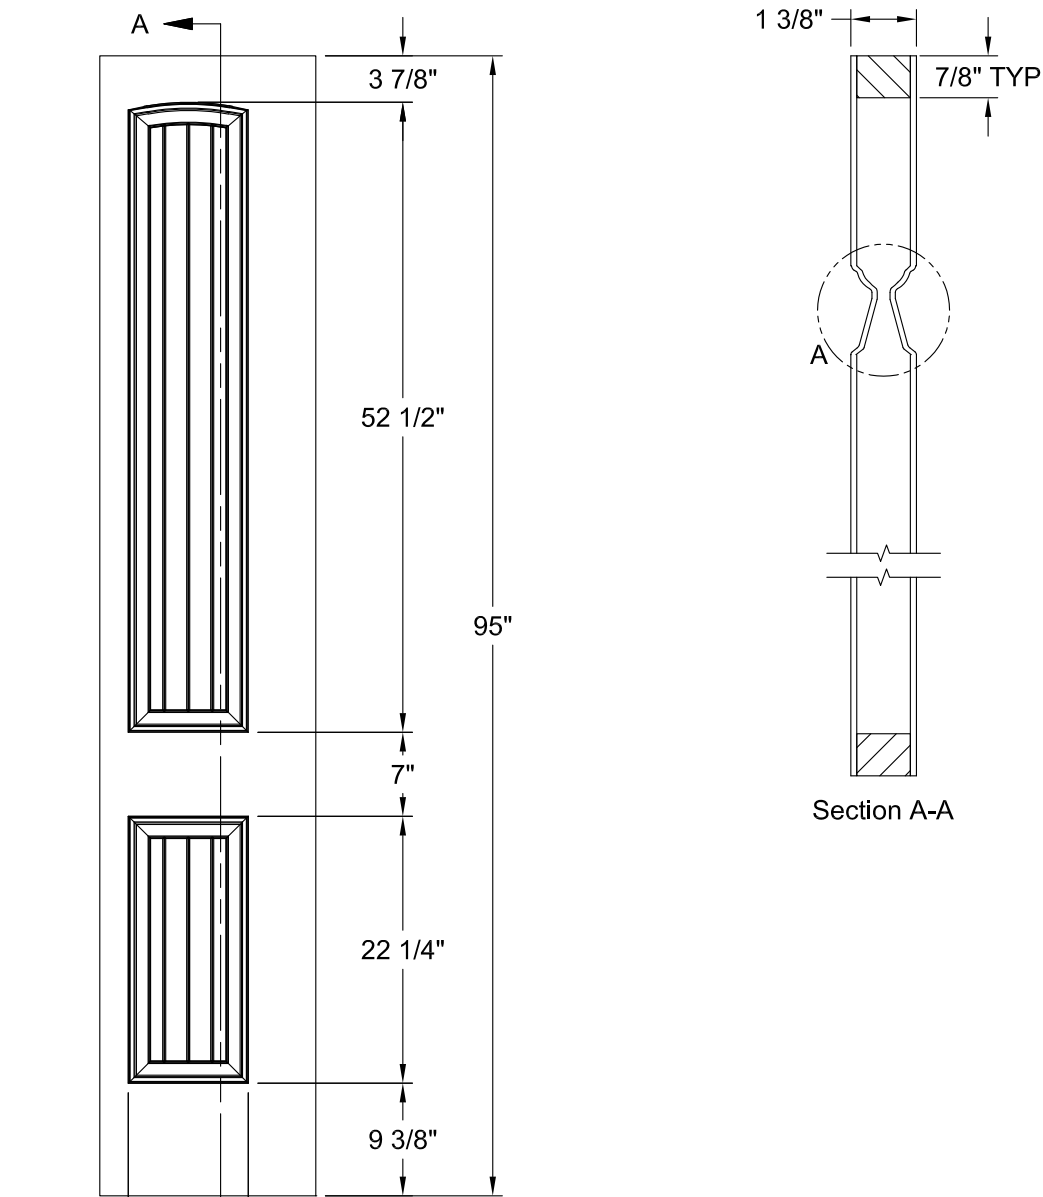

SANTA FE BIFOLD SMOOTH 8'-0"

Detail A
Ovolo Sticking

Dimension Table				
Door Size	A	B	C	D
1'-6" x 8'-0"	18"	10"	1 7/8"	3 1/8"
1'-4" x 8'-0"	16"	7"	2 3/8"	4 5/8"
1'-3" x 6'-8"	15"	7"	2 3/8"	5 5/8"
1'-2" x 6'-8"	14"	7"	2 3/8"	6 5/8"
1'-0" x 6'-8"	12"	7"	2 3/8"	5 5/8"