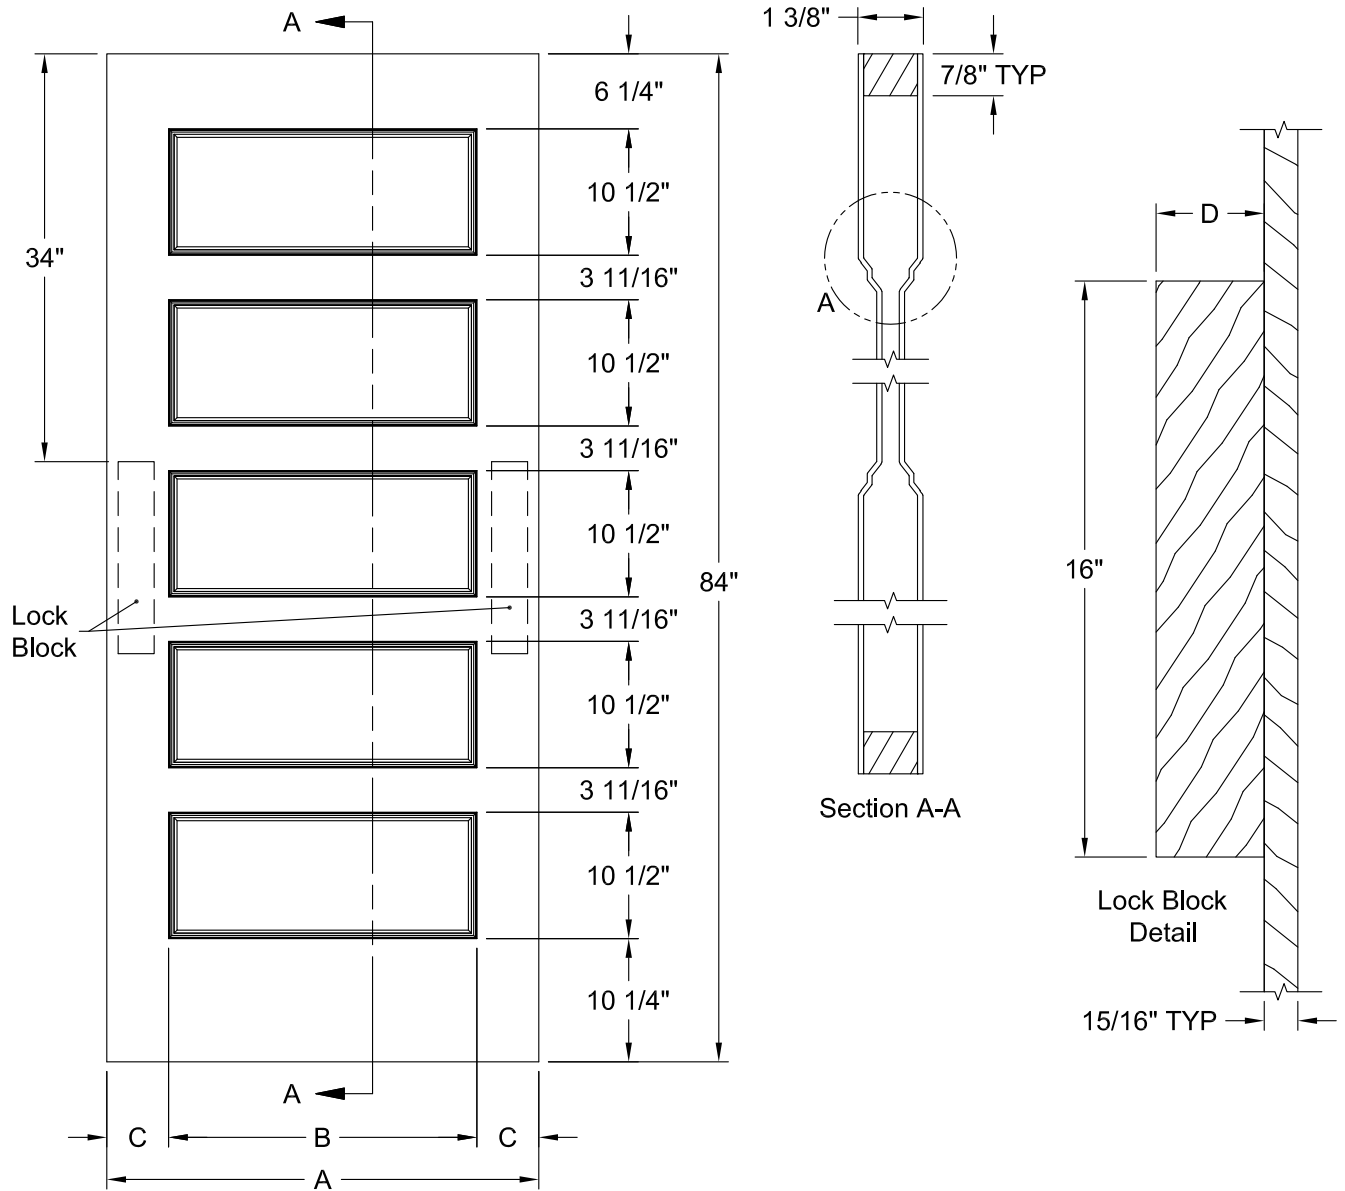

CONMORE SMOOTH 7'-0"

Detail A
Flat Panel
Profile

Dimension Table				
Door Size	A	B	C	D
3'-0" x 7'-0"	36"	25 5/8"	5 3/16"	3"
2'-10" x 7'-0"	34"	23 5/8"	5 3/16"	3"
2'-8" x 7'-0"	32"	23 5/8"	4 3/16"	3"
2'-6" x 7'-0"	30"	21 5/8"	4 3/16"	3"
2'-4" x 7'-0"	28"	19 5/8"	4 3/16"	3"
2'-2" x 7'-0"	26"	15 5/8"	5 3/16"	3"
2'-0" x 7'-0"	24"	15 5/8"	4 3/16"	3"
1'-10" x 7'-0"	22"	15 5/8"	3 3/16"	2 1/8"
1'-8" x 7'-0"	20"	9 5/8"	5 3/16"	3"
1'-6" x 7'-0"	18"	9 5/8"	4 3/16"	3"