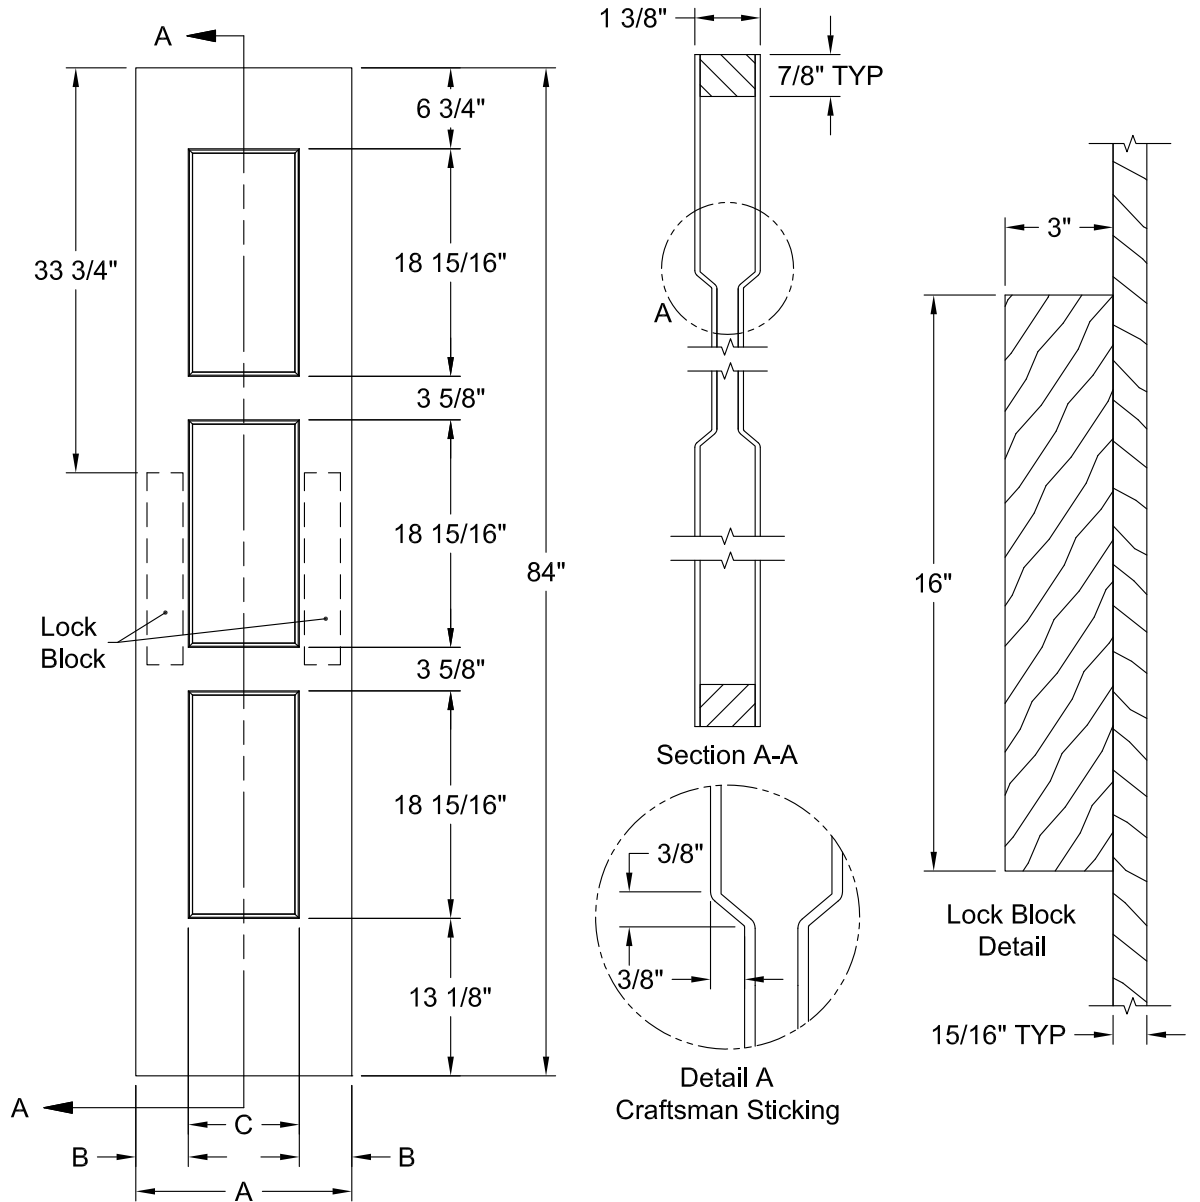

BIRKDALE 3 PANEL SMOOTH 7'-0"

DIMENSION TABLE			
Door Size	A	B	C
1'-6" x 7'-0"	18"	4 3/8"	9 1/4"
1'-4" x 7'-0"	16"	3 3/8"	9 1/4"
1'-3" x 7'-0"	15"	3 3/4"	7 1/2"
1'-2" x 7'-0"	14"	3 1/4"	7 1/2"
1'-0" x 7'-0"	12"	3"	6"