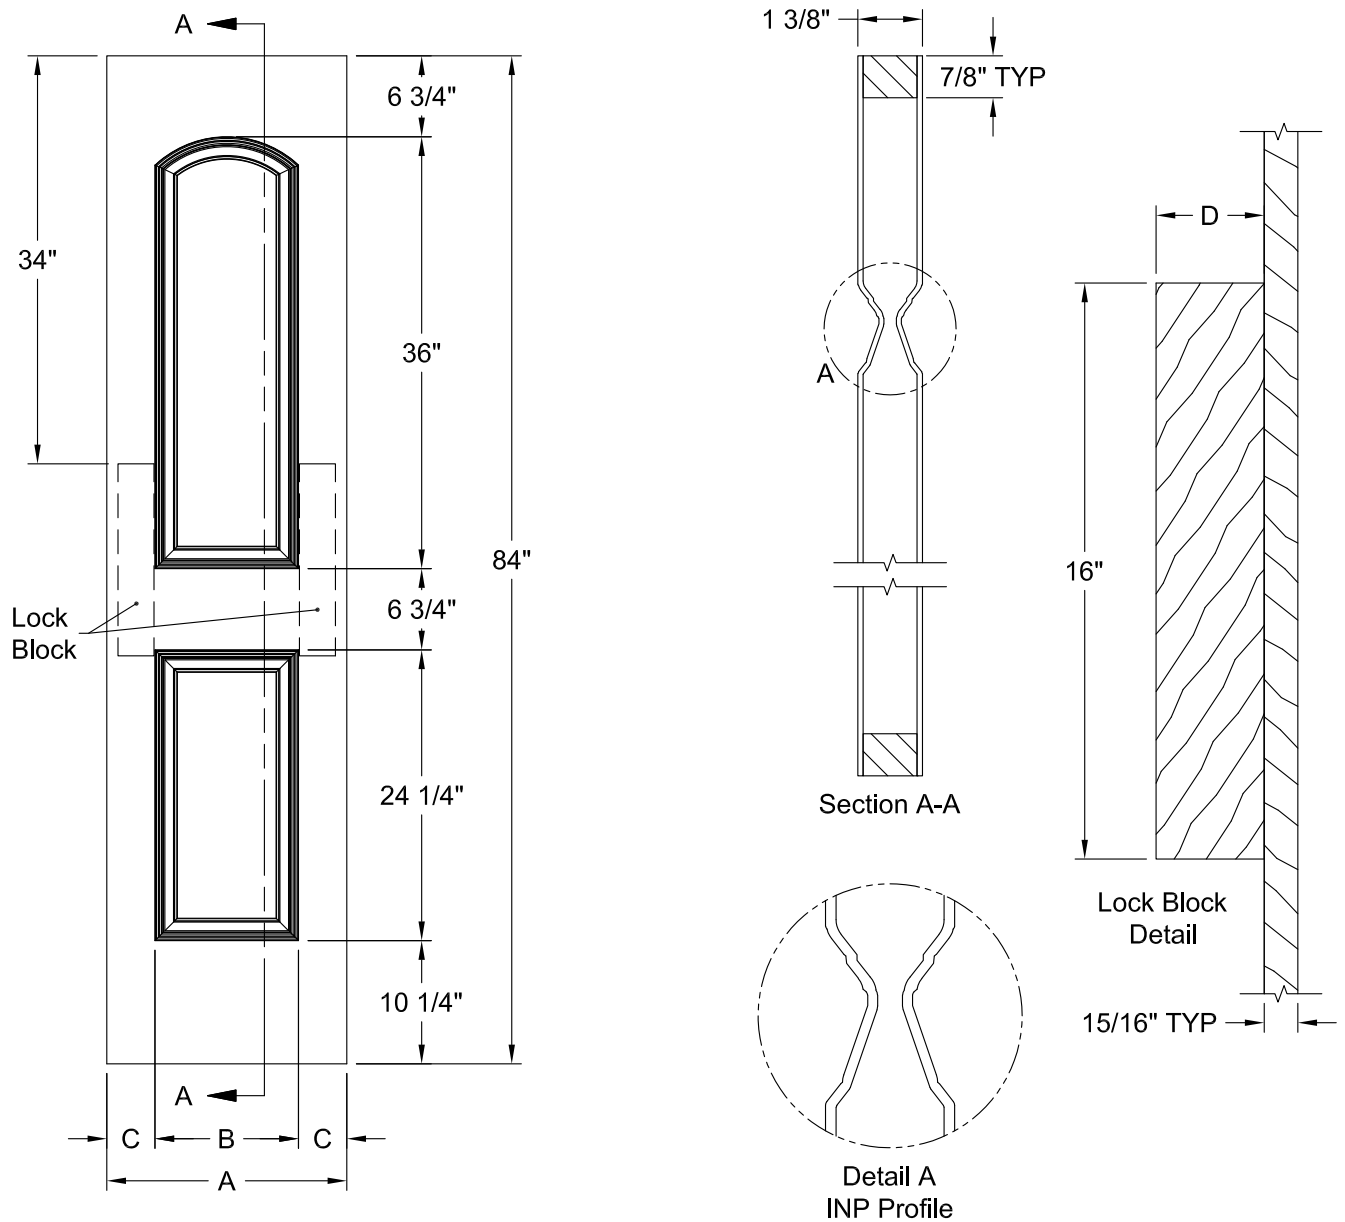

CAIMAN SMOOTH 7'-0"

Dimension Table				
Door Size	A	B	C	D
1'-8" x 7'-0"	20"	12"	4"	3"
1'-6" x 7'-0"	18"	12"	3"	2 1/8"
1'-4" x 7'-0"	16"	7"	4 1/2"	3"
1'-3" x 7'-0"	15"	7"	4"	2 11/16"
1'-2" x 7'-0"	14"	7"	3 1/2"	2 1/8"
1'-0" x 7'-0"	12"	7"	2 1/2"	1 3/8"