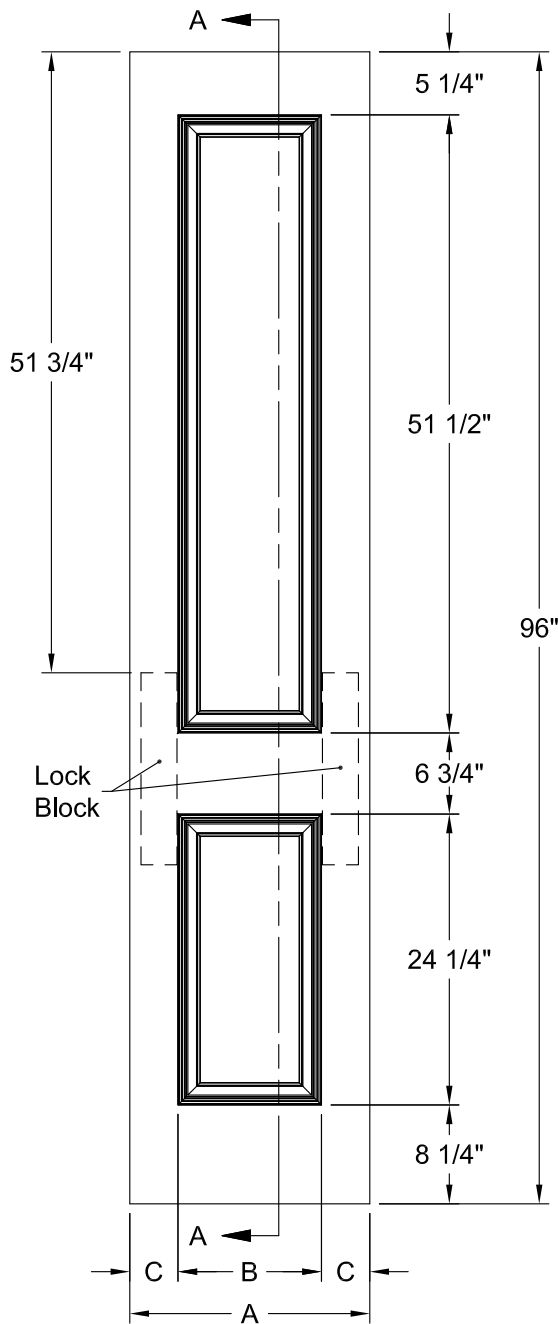

COVENTRY SMOOTH 8'-0"

Section A-A