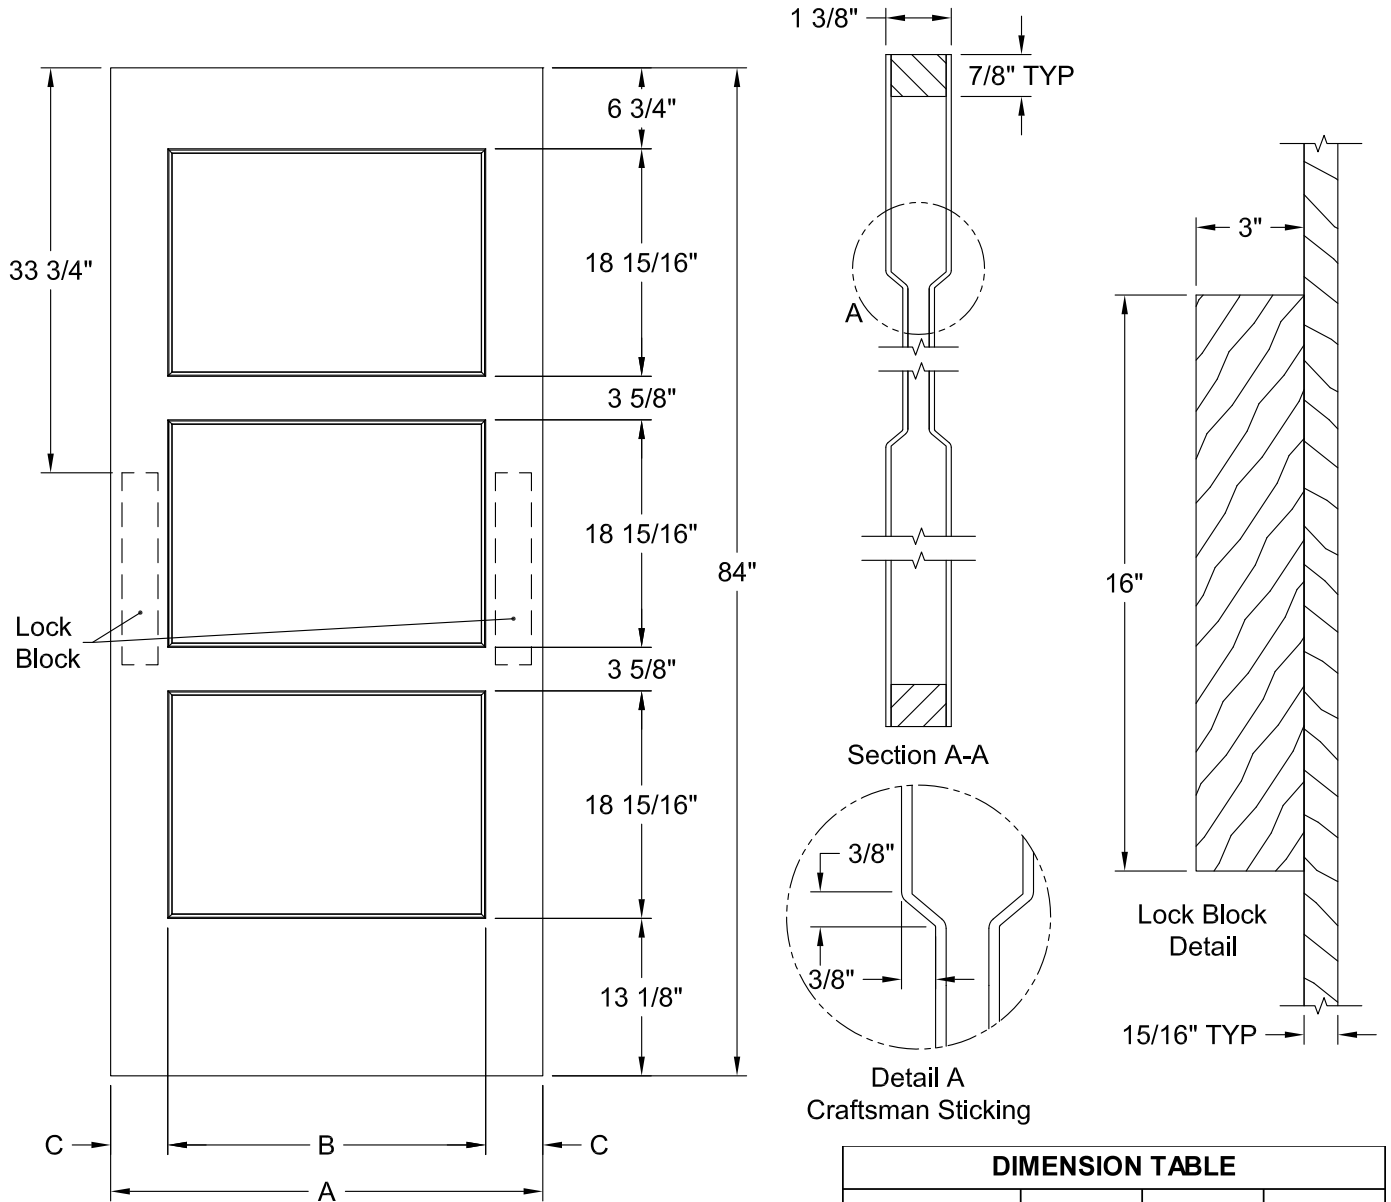

BIRKDALE 3 PANEL SMOOTH 7'-0"

DIMENSION TABLE			
Door Size	A	B	C
3'-0" x 7'-0"	36"	26 1/2"	4 3/4"
2'-10" x 7'-0"	34"	22 1/2"	5 3/4"
2'-8" x 7'-0"	32"	22 1/2"	4 3/4"
2'-6" x 7'-0"	30"	20 1/2"	4 3/4"
2'-4" x 7'-0"	28"	18 1/2"	4 3/4"
2'-2" x 7'-0"	26"	15 1/2"	5 1/4"
2'-0" x 7'-0"	24"	15 1/2"	4 1/4"
1'-10" x 7'-0"	22"	11 1/2"	5 1/4"
1'-8" x 7'-0"	20"	11 1/2"	4 1/4"