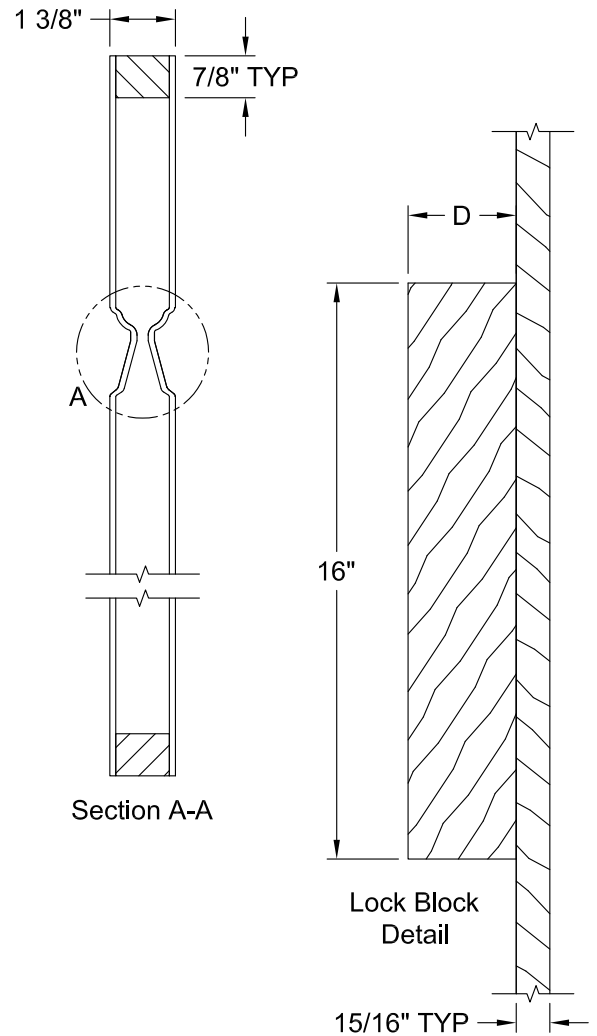

CONTINENTAL BIFOLD SMOOTH 6'-8"

Detail A
Ovolo Sticking

Dimension Table					
Door Size	A	B	C	D	E
3'-0" x 6'-8"	36"	10 9/16"	3 3/4"	2 11/16"	17 7/8"
2'-8" x 6'-8"	32"	8 9/16"	5 1/4"	2 3/16"	15 7/8"
2'-6" x 6'-8"	30"	8 9/16"	4 1/4"	2 3/16"	14 7/8"
2'-4" x 6'-8"	28"	8 9/16"	3 1/4"	2 3/16"	13 7/8"
2'-0" x 6'-8"	24"	5 9/16"	4 1/4"	2 3/16"	11 7/8"

CONTINENTAL SMOOTH 7'-0"

Detail A
Ovolo Sticking

Dimension Table				
Door Size	A	B	C	D
3'-0" x 7'-0"	36"	24"	6"	3"
2'-10" x 7'-0"	34"	24"	5"	3"
2'-8" x 7'-0"	32"	21"	5 1/2"	3"
2'-6" x 7'-0"	30"	20"	5"	3"
2'-4" x 7'-0"	28"	18"	5"	3"
2'-2" x 7'-0"	26"	18"	4"	3"
2'-0" x 7'-0"	24"	14"	5"	3"
1'-10" x 7'-0"	22"	14"	4"	3"
1'-8" x 7'-0"	20"	10 9/16"	4 23/32"	3"
1'-6" x 7'-0"	18"	10 9/16"	3 23/32"	2 11/16"
1'-4" x 7'-0"	16"	8 9/16"	3 23/32"	2 11/16"
1'-3" x 7'-0"	15"	8 9/16"	3 7/32"	2 1/8"
1'-2" x 7'-0"	14"	8 9/16"	2 23/32"	1 5/8"
1'-0" x 7'-0"	12"	5 9/16"	3 7/32"	2 1/8"