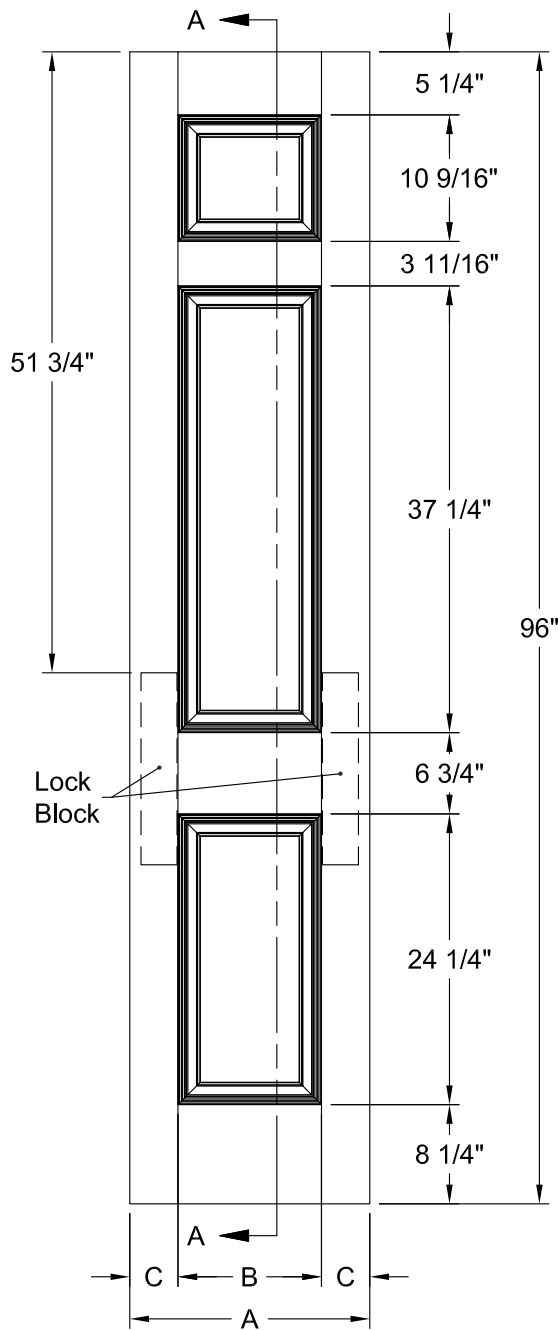

COLONIST PINE GRAIN 8'-0"

Section A-A