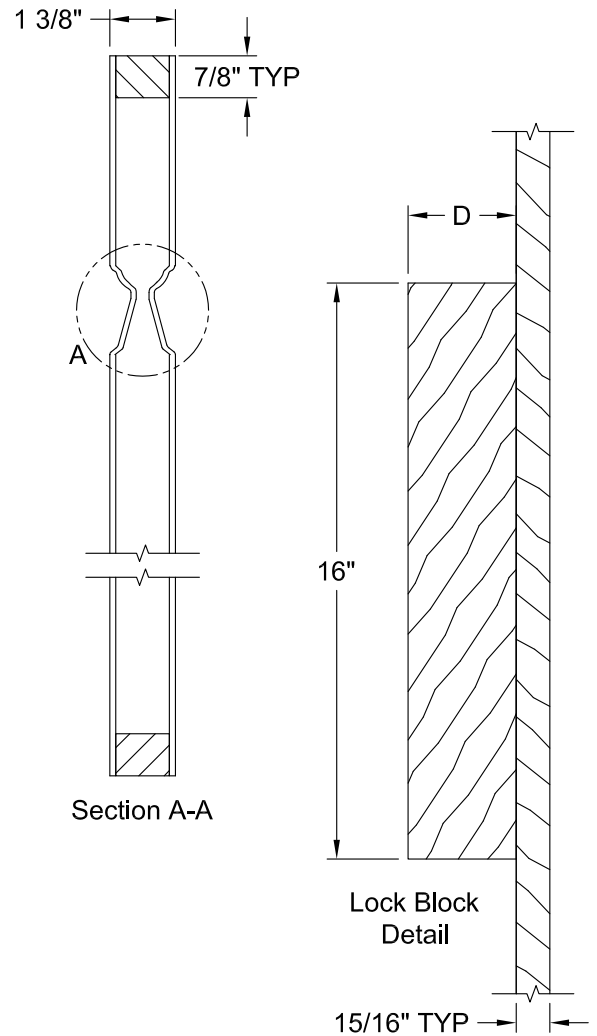

SANTA FE SMOOTH 6'-8"

Detail A
Ovolo Sticking

Dimension Table				
Door Size	A	B	C	D
3'-0" x 6'-8"	36"	24"	6"	3"
2'-10" x 6'-8"	34"	24"	5"	3"
2'-8" x 6'-8"	32"	23"	4 1/2"	3"
2'-6" x 6'-8"	30"	21"	4 1/2"	3"
2'-4" x 6'-8"	28"	18"	5"	3"
2'-2" x 6'-8"	26"	18"	4"	3"
2'-0" x 6'-8"	24"	14"	5"	3"
1'-10" x 6'-8"	22"	14"	4"	2 11/16"
1'-8" x 6'-8"	20"	10"	5"	3"
1'-6" x 6'-8"	18"	10"	4"	3"
1'-4" x 6'-8"	16"	7"	4 1/2"	3"
1'-3" x 6'-8"	15"	7"	4"	3"
1'-2" x 6'-8"	14"	7"	3 1/2"	2 1/8"
1'-0" x 6'-8"	12"	7"	2 1/2"	1 3/8"