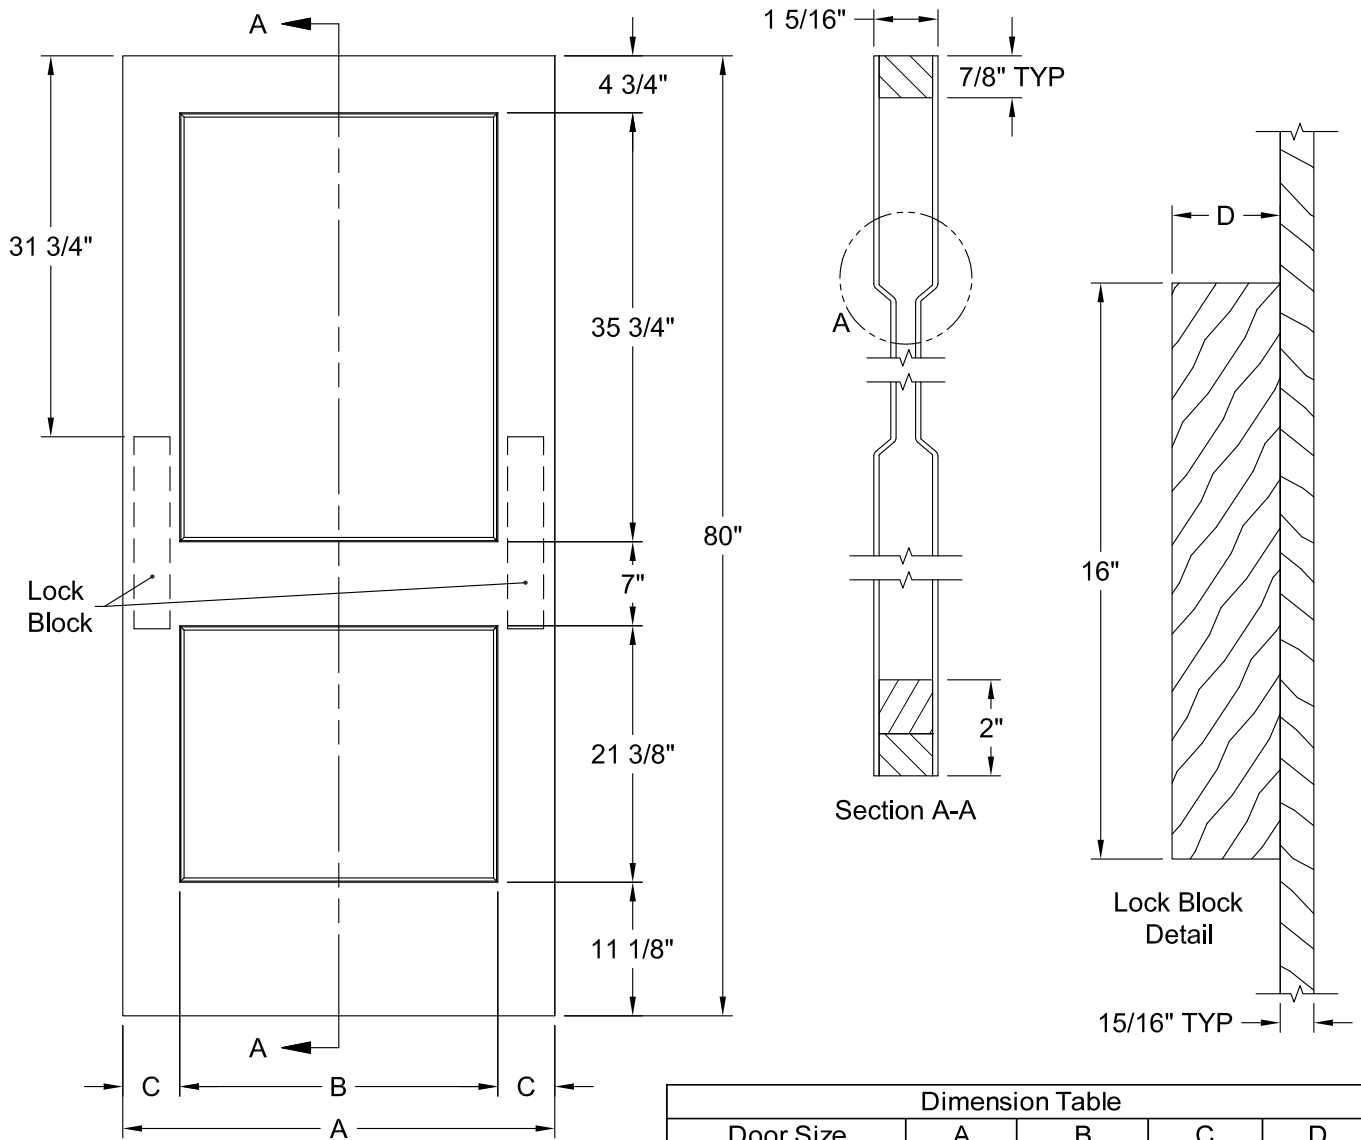

MADISON SMOOTH 8'-0"

Dimension Table			
Door Size	A	B	C
3'-0" x 8'-0"	36"	26 1/2"	4 3/4"
2'-10" x 8'-0"	34"	22 1/2"	5 3/4"
2'-8" x 8'-0"	32"	22 1/2"	4 3/4"
2'-6" x 8'-0"	30"	20 1/2"	4 3/4"
2'-4" x 8'-0"	28"	18 1/2"	4 3/4"
2'-2" x 8'-0"	26"	15 1/2"	5 1/4"
2'-0" x 8'-0"	24"	15 1/2"	4 1/4"
1'-10" x 8'-0"	22"	11 1/2"	5 1/4"
1'-8" x 8'-0"	20"	11 1/2"	4 1/4"
1'-6" x 8'-0"	18"	7 13/16"	5 3/32"
1'-4" x 8'-0"	16"	7 13/16"	4 3/32"

MADISON BIFOLD SMOOTH 8'-0"

Dimension Table				
Door Size	A	B	C	E
3'-0" x 8'-0"	36"	7 13/16"	5 3/32"	17 7/8"
2'-8" x 8'-0"	32"	7 13/16"	4 3/32"	15 7/8"

MONROE SMOOTH 6'-8"

Detail A
Monroe Profile

Dimension Table				
Door Size	A	B	C	D
3'-0" x 6'-8"	36"	26 1/2"	4 3/4"	3"
2'-10" x 6'-8"	34"	22 1/2"	5 3/4"	3"
2'-8" x 6'-8"	32"	22 1/2"	4 3/4"	3"
2'-6" x 6'-8"	30"	20 1/2"	4 3/4"	3"
2'-4" x 6'-8"	28"	18 1/2"	4 3/4"	3"
2'-2" x 6'-8"	26"	15 1/2"	5 1/4"	3"
2'-0" x 6'-8"	24"	15 1/2"	4 1/4"	3"
1'-10" x 6'-8"	22"	11 1/2"	5 1/4"	3"
1'-8" x 6'-8"	20"	11 1/2"	4 1/4"	3"
1'-6" x 6'-8"	18"	9 1/4"	4 3/8"	3"
1'-4" x 6'-8"	16"	9 1/4"	3 3/8"	2 1/8"
1'-3" x 6'-8"	15"	7 1/2"	3 3/4"	2 11/16"
1'-2" x 6'-8"	14"	7 1/2"	3 1/4"	2 1/8"
1'-0" x 6'-8"	12"	6"	3"	1 5/8"

MONROE BIFOLD SMOOTH 6'-8"

Detail A
Monroe Profile

Dimension Table				
Door Size	A	B	C	D
3'-0" x 6'-8"	17 7/8"	9 1/4"	6 1/4"	2 3/8"
2'-10" x 6'-8"	16 7/8"	9 1/4"	5 1/4"	2 3/8"
2'-8" x 6'-8"	15 7/8"	9 1/4"	4 1/4"	2 3/8"
2'-6" x 6'-8"	14 7/8"	7 1/2"	5 1/4"	2 1/8"
2'-4" x 6'-8"	13 7/8"	7 1/2"	4 1/4"	2 1/8"
2'-2" x 6'-8"	12 7/8"	7 1/2"	3 1/4"	2 1/8"
2'-0" x 6'-8"	11 7/8"	6"	4 1/4"	1 5/8"
1'-10" x 6'-8"	10 7/8"	6"	3 1/4"	1 5/8"