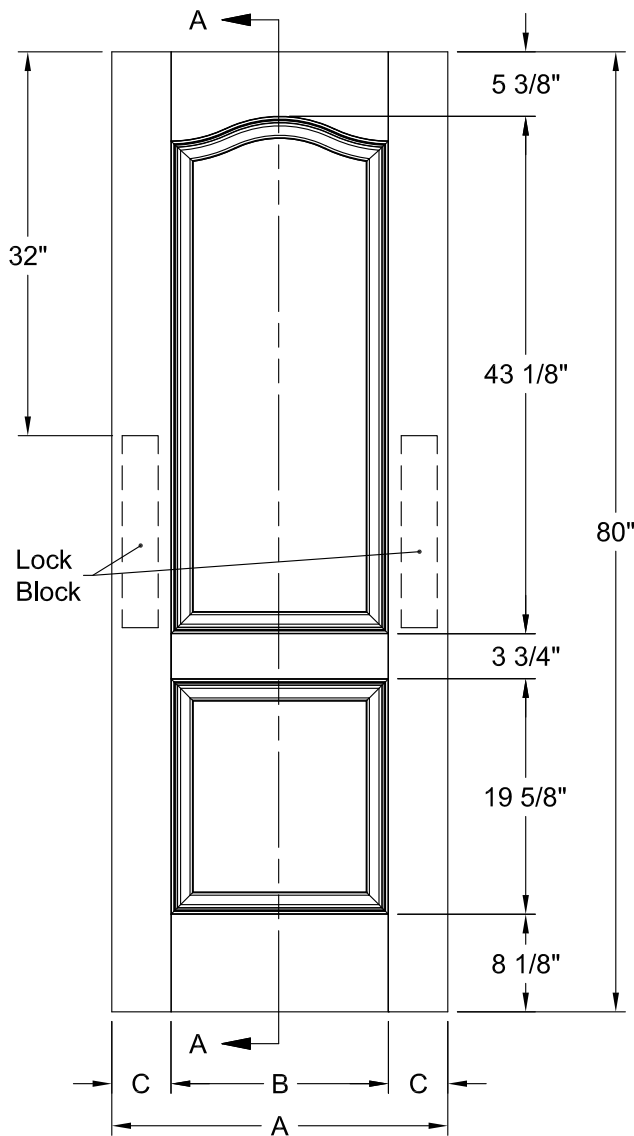

CAIMAN SMOOTH 6'-8"

Dimension Table				
Door Size	A	B	C	D
3'-0" x 6'-8"	36"	23 3/4"	6 1/8"	3"
2'-10" x 6'-8"	34"	21 3/4"	6 1/8"	3"
2'-8" x 6'-8"	32"	21 3/4"	5 1/8"	3"
2'-6" x 6'-8"	30"	19 3/4"	5 1/8"	3"
2'-4" x 6'-8"	28"	17 3/4"	5 1/8"	3"
2'-2" x 6'-8"	26"	15 3/4"	5 1/8"	3"
2'-0" x 6'-8"	24"	15 3/4"	4 1/8"	3"
1'-10" x 6'-8"	22"	15 3/4"	3 1/8"	2 1/8"

CAMBRIDGE BIFOLD SMOOTH 8'-0"

Section A-A

Detail A
Ovolo Sticking

Dimension Table			
Door Size	A	B	C
3'-0" x 8'-0"	36"	11 9/16"	17 7/8"
2'-10" x 8'-0"	34"	10 9/16"	16 7/8"
2'-8" x 8'-0"	32"	9 9/16"	15 7/8"
2'-6" x 8'-0"	30"	8 9/16"	14 7/8"
2'-4" x 8'-0"	28"	7 9/16"	13 7/8"
2'-2" x 8'-0"	26"	6 9/16"	12 7/8"
2'-0" x 8'-0"	24"	5 9/16"	11 7/8"
1'-10" x 8'-0"	22"	4 9/16"	10 7/8"

CAMBRIDGE COMMERCIAL SMOOTH 6'-8"

Detail A
Ovolo Sticking

Dimension Table
Door Size
3'-0" x 6'-8"

CAMBRIDGE COMMERCIAL SMOOTH 7'-0"

Detail A
Ovolo Sticking

Dimension Table
Door Size
3'-0" x 7'-0"

CAMDEN OAK GRAIN 6'-8"

Detail A
Modified Cove &
Bead Sticking

Dimension Table				
Door Size	A	B	C	D
3'-0" x 6'-8"	36"	25"	5 1/2"	3"
2'-10" x 6'-8"	34"	22 13/16"	5 19/32"	3"
2'-8" x 6'-8"	32"	22 13/16"	4 19/32"	3"
2'-6" x 6'-8"	30"	19 11/16"	5 5/32"	3"
2'-4" x 6'-8"	28"	18 1/8"	4 15/16"	3"
2'-2" x 6'-8"	26"	14 15/16"	5 17/32"	3"
2'-0" x 6'-8"	24"	14 15/16"	4 17/32"	3"
1'-10" x 6'-8"	22"	14 15/16"	3 17/32"	2 1/8"
1'-8" x 6'-8"	20"	9 1/2"	5 1/4"	3"
1'-6" x 6'-8"	18"	9 1/2"	4 1/4"	3"
1'-4" x 6'-8"	16"	7 1/2"	4 1/4"	3"
1'-3" x 6'-8"	15"	7 1/2"	3 3/4"	2 11/16"
1'-2" x 6'-8"	14"	7 1/2"	3 1/4"	2 1/8"
1'-0" x 6'-8"	12"	6 11/16"	2 21/32"	1 5/8"