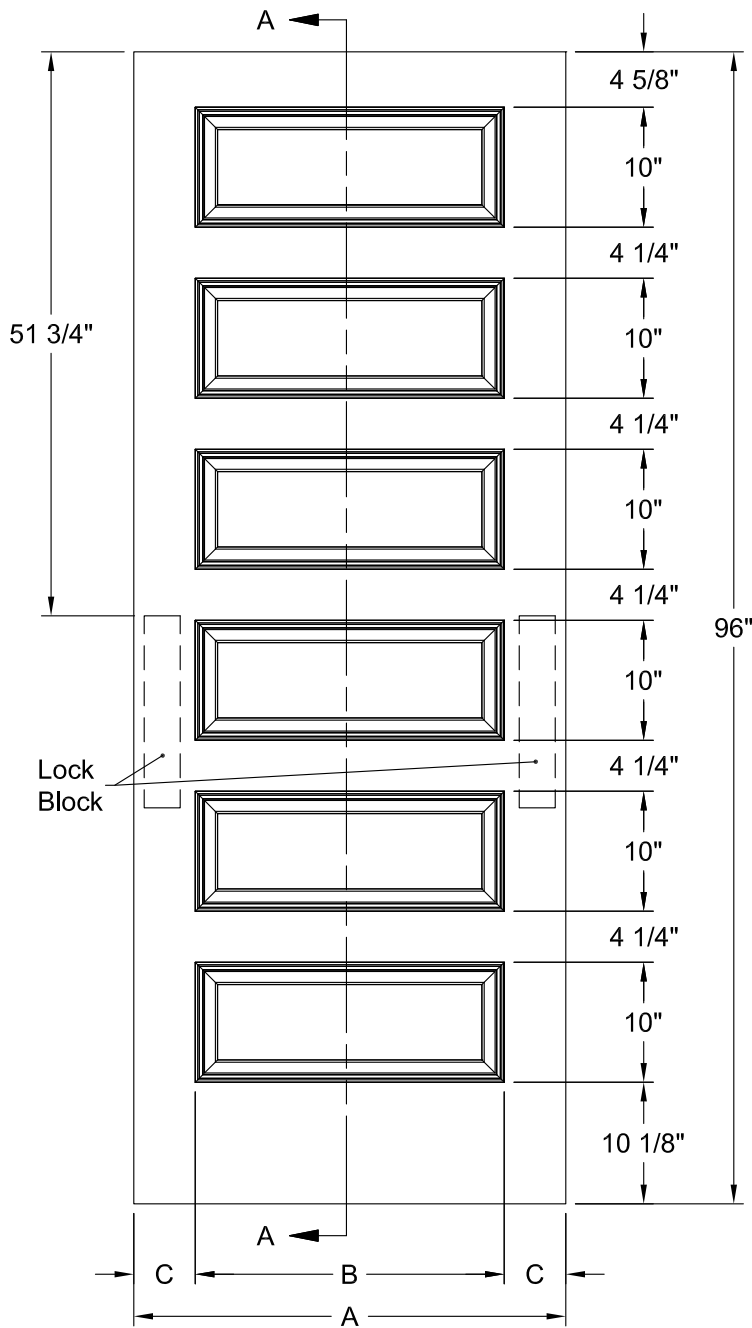

ROCKPORT SMOOTH 8'-0"

Dimension Table			
Door Size	A	B	C
3'-0" x 8'-0"	36"	25 3/4"	5 1/8"
2'-10" x 8'-0"	34"	22 1/2"	5 3/4"
2'-8" x 8'-0"	32"	22 1/2"	4 3/4"
2'-6" x 8'-0"	30"	20 1/2"	4 3/4"
2'-4" x 8'-0"	28"	18 1/2"	4 3/4"
2'-2" x 8'-0"	26"	14 1/2"	5 3/4"
2'-0" x 8'-0"	24"	14 1/2"	4 3/4"
1'-8" x 8'-0"	20"	8 1/2"	5 3/4"
1'-6" x 8'-0"	18"	8 1/2"	4 3/4"