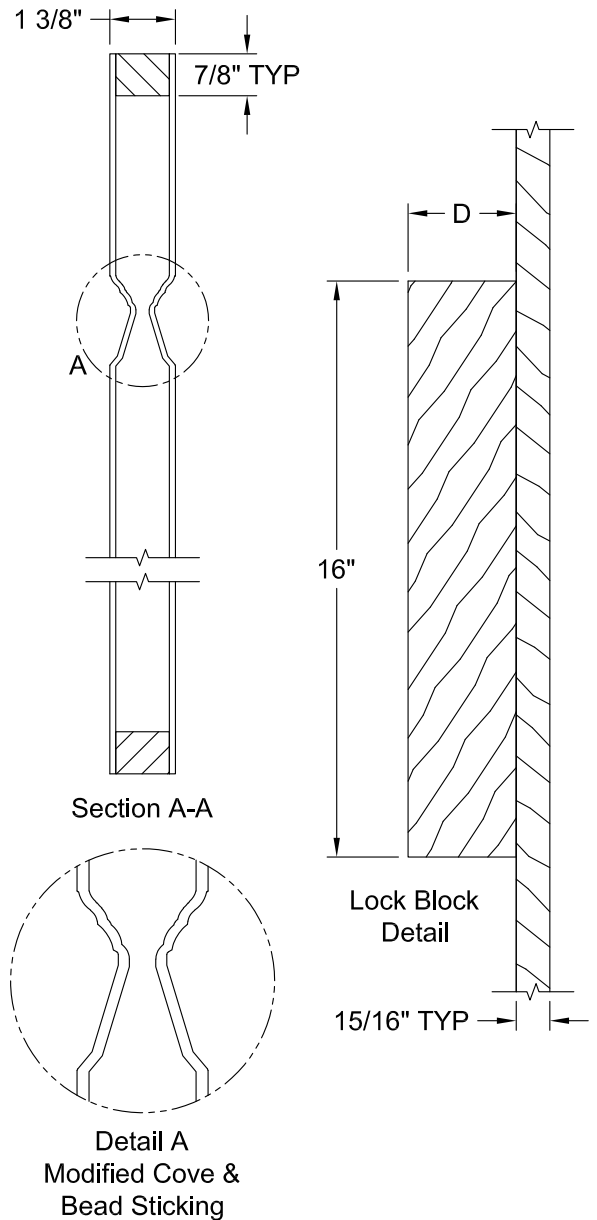

ROCKPORT SMOOTH 7'-0"

Dimension Table				
Door Size	A	B	C	D
3'-0" x 7'-0"	36"	25 3/4"	5 1/8"	3"
2'-10" x 7'-0"	34"	25 3/4"	4 1/8"	3"
2'-8" x 7'-0"	32"	23 3/4"	4 1/8"	3"
2'-6" x 7'-0"	30"	21 3/4"	4 1/8"	3"
2'-4" x 7'-0"	28"	19 3/4"	4 1/8"	3"
2'-2" x 7'-0"	26"	19 3/4"	3 1/8"	2 1/8"
2'-0" x 7'-0"	24"	15 3/4"	4 1/8"	3"
1'-8" x 7'-0"	20"	10 1/4"	4 7/8"	3"
1'-6" x 7'-0"	18"	10 1/4"	3 7/8"	2 11/16"