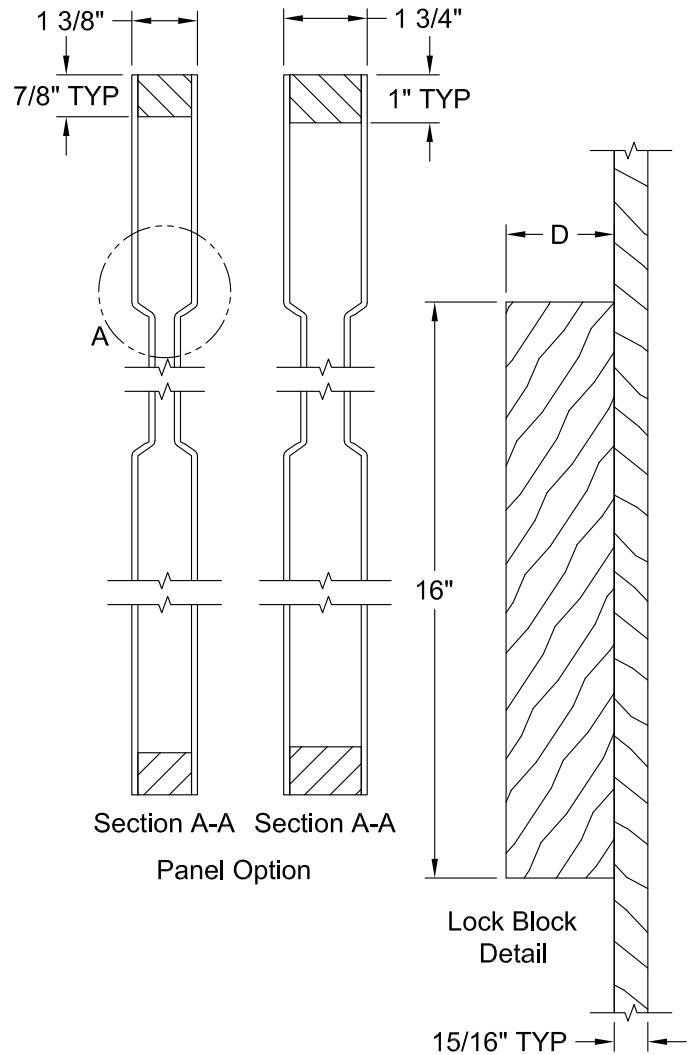

MADISON SMOOTH 6'-8"

Detail A
Craftsman Sticking

Dimension Table				
Door Size	A	B	C	D
3'-0" x 6'-8"	36"	26 1/2"	4 3/4"	3"
2'-10" x 6'-8"	34"	22 1/2"	5 3/4"	3"
2'-8" x 6'-8"	32"	22 1/2"	4 3/4"	3"
2'-6" x 6'-8"	30"	20 1/2"	4 3/4"	3"
2'-4" x 6'-8"	28"	18 1/2"	4 3/4"	3"
2'-2" x 6'-8"	26"	15 1/2"	5 1/4"	3"
2'-0" x 6'-8"	24"	15 1/2"	4 1/4"	3"
1'-10" x 6'-8"	22"	11 1/2"	5 1/4"	3"
1'-8" x 6'-8"	20"	11 1/2"	4 1/4"	3"
1'-6" x 6'-8"	18"	7 13/16"	5 3/32"	3"
1'-4" x 6'-8"	16"	7 13/16"	4 3/32"	3"
1'-3" x 6'-8"	15"	5 3/8"	4 13/16"	3"
1'-2" x 6'-8"	14"	5 3/8"	4 5/16"	3"
1'-0" x 6'-8"	12"	5 3/8"	3 5/16"	2 1/8"