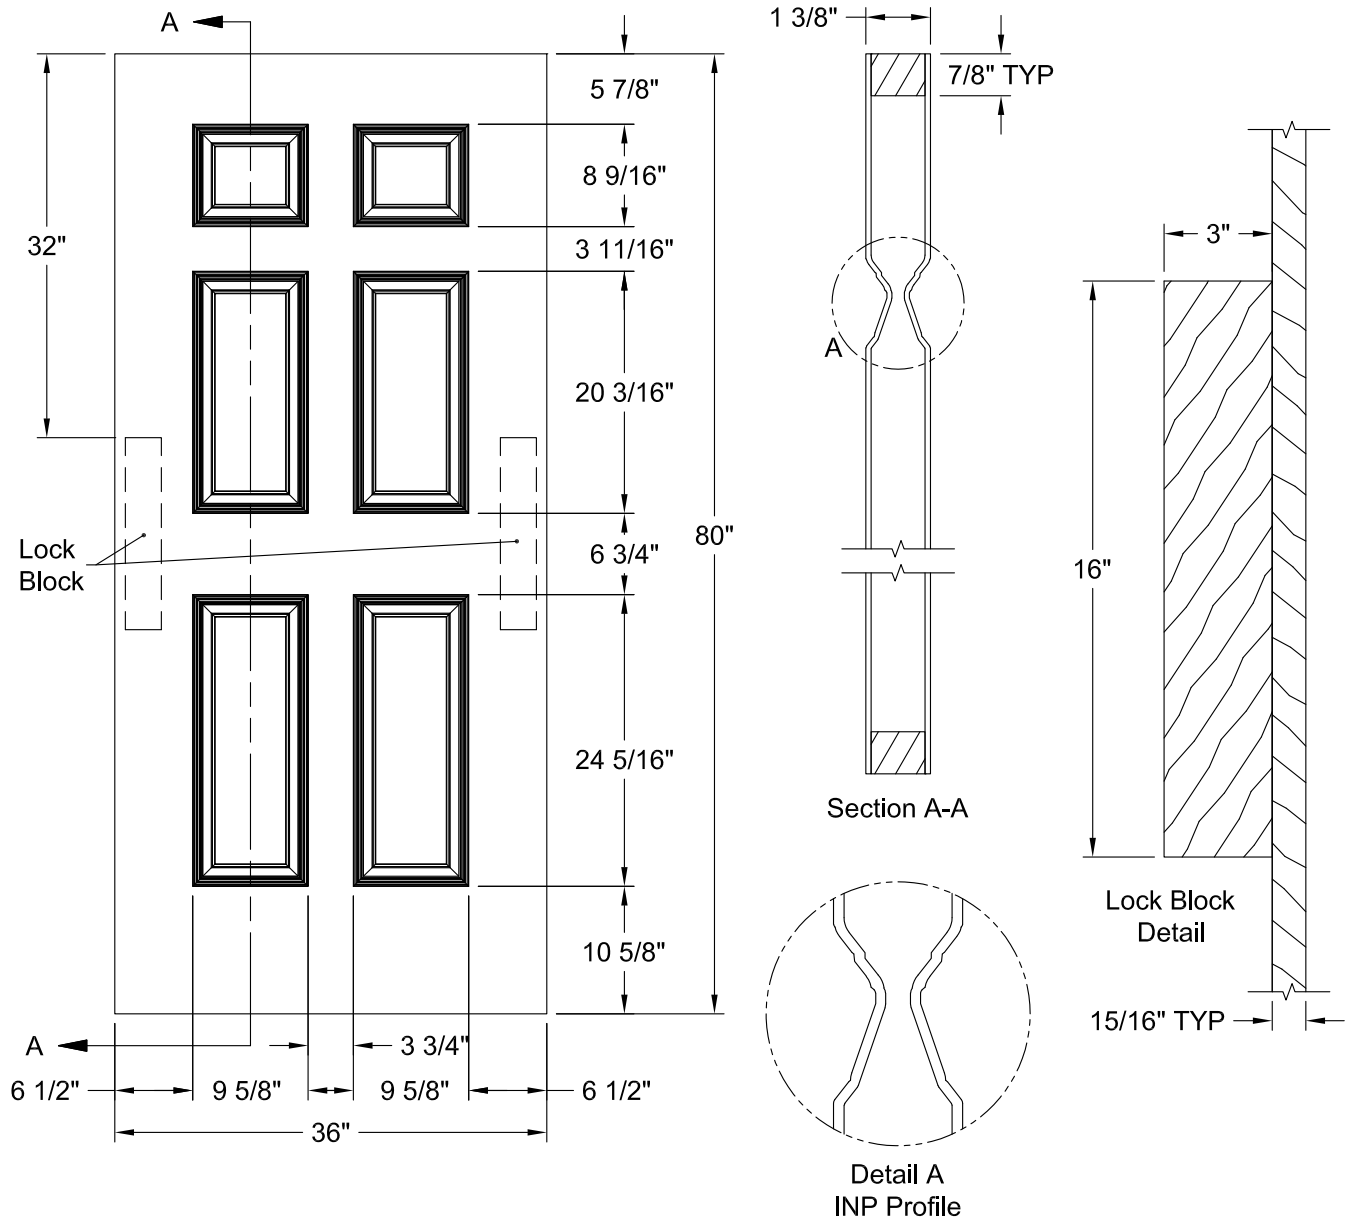

COLONIST SMOOTH COMMERCIAL 6'-8"

Dimension Table
Door Size
3'-0" x 6'-8"