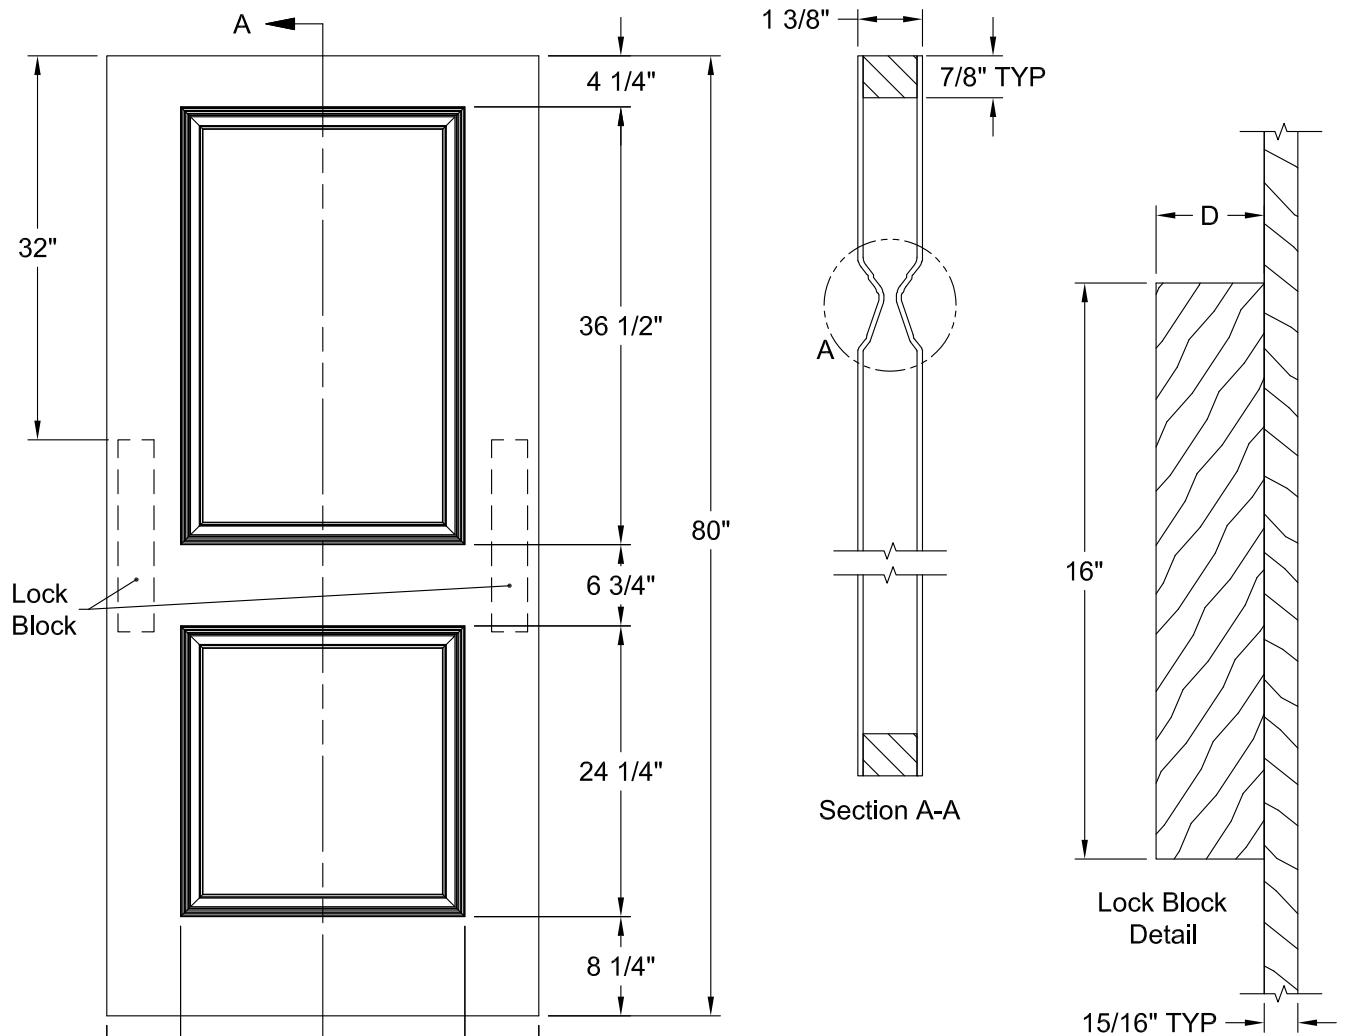

CARRARA SMOOTH 6'-8"

Detail A
INP Profile

Dimension Table				
Door Size	A	B	C	D
3'-0" x 6'-8"	36"	23 5/8"	6 3/16"	3"
2'-10" x 6'-8"	34"	21 5/8"	6 3/16"	3"
2'-8" x 6'-8"	32"	21 5/8"	5 3/16"	3"
2'-6" x 6'-8"	30"	19 5/8"	5 3/16"	3"
2'-4" x 6'-8"	28"	17 5/8"	5 3/16"	3"
2'-2" x 6'-8"	26"	15 5/8"	5 3/16"	3"
2'-0" x 6'-8"	24"	15 5/8"	4 3/16"	3"
1'-10" x 6'-8"	22"	15 5/8"	3 3/16"	2 1/8"
1'-8" x 6'-8"	20"	12"	4"	3"
1'-6" x 6'-8"	18"	12"	3"	1 5/8"
1'-4" x 6'-8"	16"	7"	4 1/2"	3"
1'-3" x 6'-8"	15"	7"	4"	3"
1'-2" x 6'-8"	14"	7"	3 1/2"	2 1/8"
1'-0" x 6'-8"	12"	7"	2 1/2"	1 3/8"