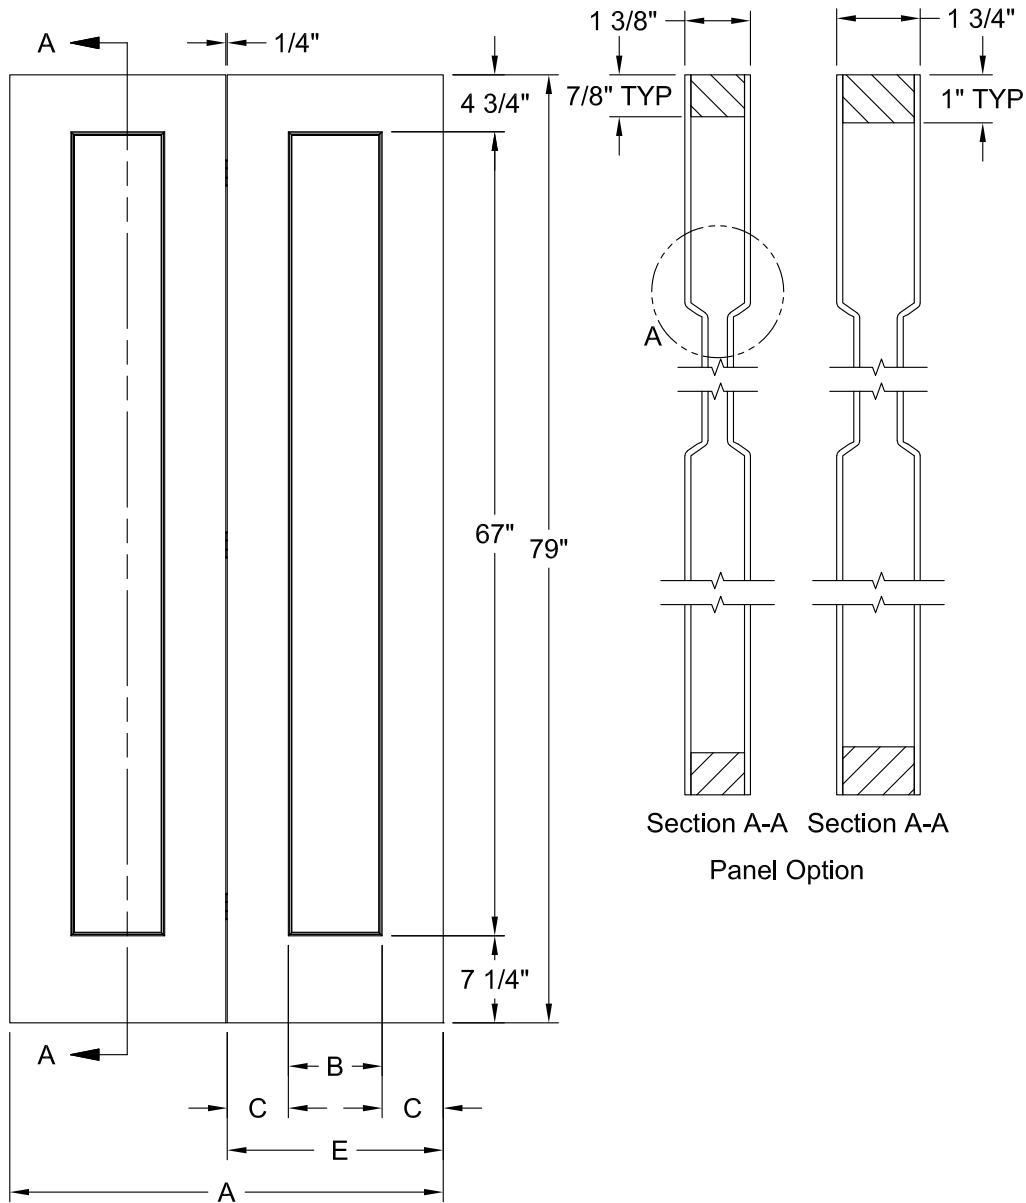

CRAFTSMAN BIFOLD SMOOTH 7'-0"

Dimension Table					
Door Size	A	B	C	D	E
3'-0" x 7'-0"	36"	10	4 1/4"	3 3/4"	17 7/8"
2'-10" x 7'-0"	34"	8 1/4"	4 1/2"	4 1/4"	16 7/8"
2'-8" x 7'-0"	32"	8 1/4"	4"	3 3/4"	15 7/8"

MADISON SMOOTH 6'-8"

Detail A
Craftsman Sticking

Dimension Table				
Door Size	A	B	C	D
3'-0" x 6'-8"	36"	26 1/2"	4 3/4"	3"
2'-10" x 6'-8"	34"	22 1/2"	5 3/4"	3"
2'-8" x 6'-8"	32"	22 1/2"	4 3/4"	3"
2'-6" x 6'-8"	30"	20 1/2"	4 3/4"	3"
2'-4" x 6'-8"	28"	18 1/2"	4 3/4"	3"
2'-2" x 6'-8"	26"	15 1/2"	5 1/4"	3"
2'-0" x 6'-8"	24"	15 1/2"	4 1/4"	3"
1'-10" x 6'-8"	22"	11 1/2"	5 1/4"	3"
1'-8" x 6'-8"	20"	11 1/2"	4 1/4"	3"
1'-6" x 6'-8"	18"	7 13/16"	5 3/32"	3"
1'-4" x 6'-8"	16"	7 13/16"	4 3/32"	3"
1'-3" x 6'-8"	15"	5 3/8"	4 13/16"	3"
1'-2" x 6'-8"	14"	5 3/8"	4 5/16"	3"
1'-0" x 6'-8"	12"	5 3/8"	3 5/16"	2 1/8"

MADISON BIFOLD SMOOTH 6'-8"

Section A-A Section A-A
Panel Option

Detail A
Craftsman Sticking

Dimension Table				
Door Size	A	B	C	E
3'-0" x 6'-8"	36"	7 13/16"	5 1/32"	17 7/8"
2'-8" x 6'-8"	32"	7 13/16"	4 1/32"	15 7/8"
2'-6" x 6'-8"	30"	5 3/8"	4 3/4"	14 7/8"
2'-4" x 6'-8"	28"	5 3/8"	4 1/4"	13 7/8"
2'-0" x 6'-8"	24"	4 1/4"	3 13/16"	11 7/8"