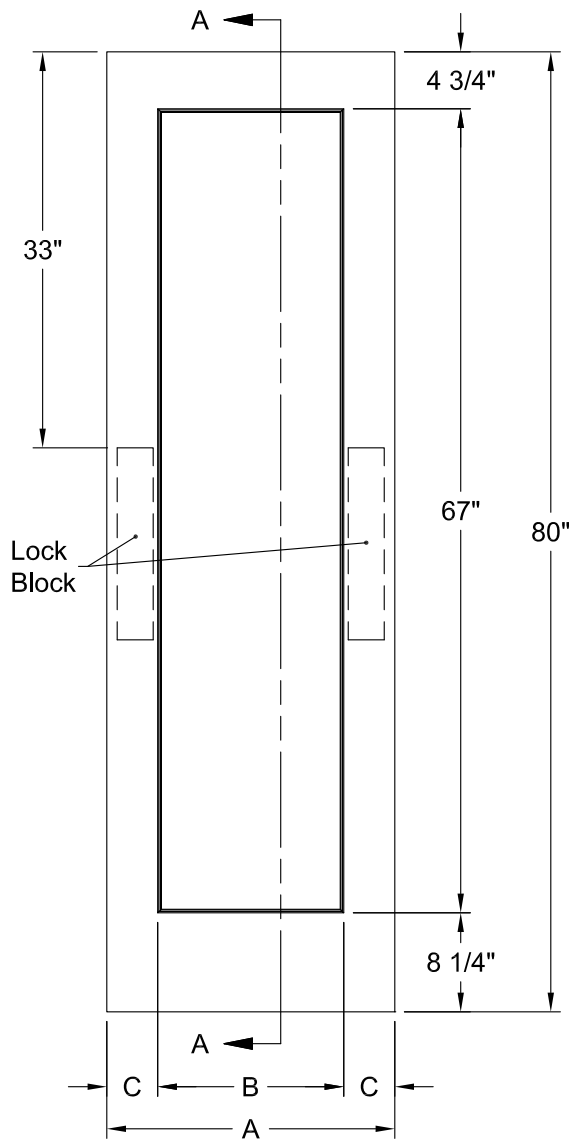

MADISON SMOOTH 6'-8"

Detail A
Craftsman Sticking

Dimension Table				
Door Size	A	B	C	D
3'-0" x 6'-8"	36"	26 1/2"	4 3/4"	3"
2'-10" x 6'-8"	34"	22 1/2"	5 3/4"	3"
2'-8" x 6'-8"	32"	22 1/2"	4 3/4"	3"
2'-6" x 6'-8"	30"	20 1/2"	4 3/4"	3"
2'-4" x 6'-8"	28"	18 1/2"	4 3/4"	3"
2'-2" x 6'-8"	26"	15 1/2"	5 1/4"	3"
2'-0" x 6'-8"	24"	15 1/2"	4 1/4"	3"
1'-10" x 6'-8"	22"	11 1/2"	5 1/4"	3"
1'-8" x 6'-8"	20"	11 1/2"	4 1/4"	3"
1'-6" x 6'-8"	18"	7 13/16"	5 3/32"	3"
1'-4" x 6'-8"	16"	7 13/16"	4 3/32"	3"
1'-3" x 6'-8"	15"	5 3/8"	4 13/16"	3"
1'-2" x 6'-8"	14"	5 3/8"	4 5/16"	3"
1'-0" x 6'-8"	12"	5 3/8"	3 5/16"	2 1/8"