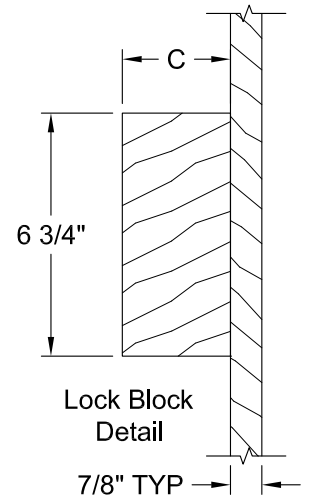

COLONIST PINE GRAIN 7'-0"

Section A-A