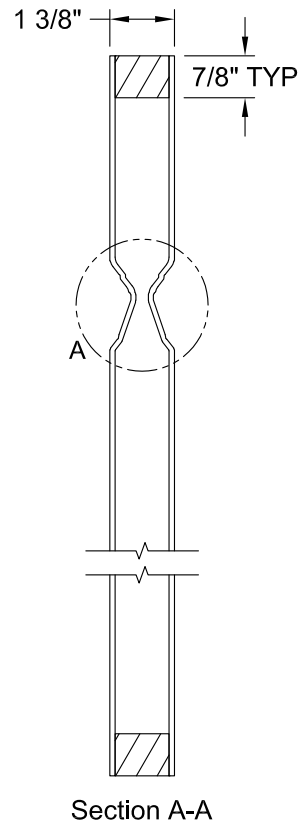

CONTINENTAL COMMERCIAL SMOOTH 6'-8"

Detail A
Ovolo Sticking

Dimension Table
Door Size
3'-0" x 6'-8"

CONTINENTAL COMMERCIAL SMOOTH 7'-0"

Detail A
Ovolo Sticking

Dimension Table
Door Size
3'-0" x 7'-0"

COVENTRY SMOOTH 6'-8"

Section A-A

Detail A
INP Profile

Dimension Table			
Door Size	A	B	C
3'-0" x 6'-8"	36"	12"	4 1/8"
2'-10" x 6'-8"	34"	10"	5 1/8"
2'-8" x 6'-8"	32"	10"	4 1/8"
2'-6" x 6'-8"	30"	9"	4 1/8"
2'-4" x 6'-8"	28"	8"	4 1/8"
2'-2" x 6'-8"	26"	6"	5 1/8"
2'-0" x 6'-8"	24"	6"	4 1/8"
1'-10" x 6'-8"	22"	6"	3 1/8"

COVENTRY SMOOTH 6'-8"

Dimension Table			
Door Size	A	B	C
1'-8" x 6'-8"	20"	12"	4"
1'-6" x 6'-8"	18"	12"	3"
1'-4" x 6'-8"	16"	7"	4 1/2"
1'-3" x 6'-8"	15"	7"	4"
1'-2" x 6'-8"	14"	7"	3 1/2"
1'-0" x 6'-8"	12"	7"	2 1/2"

COVENTRY BIFOLD SMOOTH 6'-8"

Dimension Table				
Door Size	A	B	C	D
3'-0" x 6'-8"	36"	12"	4 1/8"	17 7/8"
2'-10" x 6'-8"	34"	10"	5 1/8"	16 7/8"
2'-8" x 6'-8"	32"	10"	4 1/8"	15 7/8"
2'-6" x 6'-8"	30"	9"	4 1/8"	14 7/8"
2'-4" x 6'-8"	28"	8"	4 1/8"	13 7/8"
2'-2" x 6'-8"	26"	6"	5 1/8"	12 7/8"
2'-0" x 6'-8"	24"	6"	4 1/8"	11 7/8"
1'-10" x 6'-8"	22"	6"	3 1/8"	10 7/8"