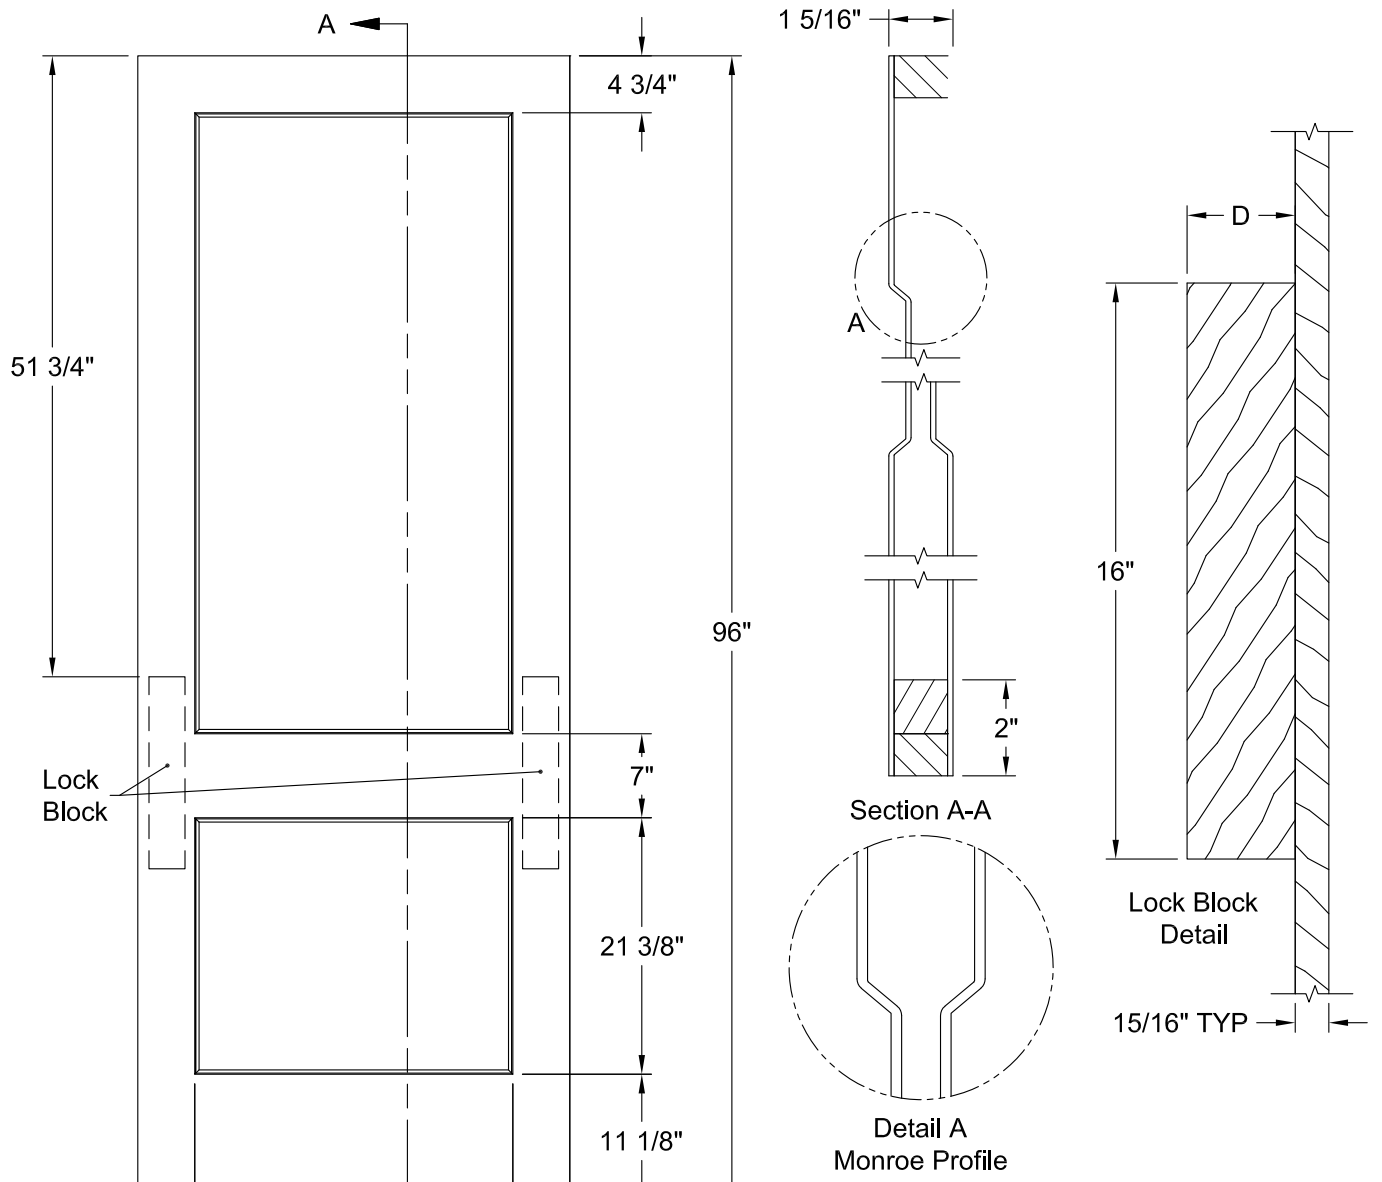

MONROE BIFOLD SMOOTH 6'-8"

Detail A
Monroe Profile

Dimension Table				
Door Size	A	B	C	D
3'-0" x 6'-8"	17 7/8"	9 1/4"	6 1/4"	2 3/8"
2'-10" x 6'-8"	16 7/8"	9 1/4"	5 1/4"	2 3/8"
2'-8" x 6'-8"	15 7/8"	9 1/4"	4 1/4"	2 3/8"
2'-6" x 6'-8"	14 7/8"	7 1/2"	5 1/4"	2 1/8"
2'-4" x 6'-8"	13 7/8"	7 1/2"	4 1/4"	2 1/8"
2'-2" x 6'-8"	12 7/8"	7 1/2"	3 1/4"	2 1/8"
2'-0" x 6'-8"	11 7/8"	6"	4 1/4"	1 5/8"
1'-10" x 6'-8"	10 7/8"	6"	3 1/4"	1 5/8"

MONROE SMOOTH 7'-0"

Detail A
Monroe Profile

Dimension Table				
Door Size	A	B	C	D
3'-0" x 7'-0"	36"	26 1/2"	4 3/4"	3"
2'-10" x 7'-0"	34"	22 1/2"	5 3/4"	3"
2'-8" x 7'-0"	32"	22 1/2"	4 3/4"	3"
2'-6" x 7'-0"	30"	20 1/2"	4 3/4"	3"
2'-4" x 7'-0"	28"	18 1/2"	4 3/4"	3"
2'-2" x 7'-0"	26"	15 1/2"	5 1/4"	3"
2'-0" x 7'-0"	24"	15 1/2"	4 1/4"	3"
1'-10" x 7'-0"	22"	11 1/2"	5 1/4"	3"
1'-8" x 7'-0"	20"	11 1/2"	4 1/4"	3"
1'-6" x 7'-0"	18"	9 1/4"	4 3/8"	3"
1'-4" x 7'-0"	16"	9 1/4"	3 3/8"	2 1/8"
1'-3" x 7'-0"	15"	7 1/2"	3 3/4"	2 11/16"
1'-2" x 7'-0"	14"	7 1/2"	3 1/4"	2 1/8"
1'-0" x 7'-0"	12"	6"	3"	1 5/8"

MONROE BIFOLD SMOOTH 7'-0"

Detail A
Monroe Profile

Dimension Table				
Door Size	A	B	C	D
3'-0" x 7'-0"	17 7/8"	9 1/4"	6 1/4"	2 3/8"
2'-10" x 7'-0"	16 7/8"	9 1/4"	5 1/4"	2 3/8"
2'-8" x 7'-0"	15 7/8"	9 1/4"	4 1/4"	2 3/8"
2'-6" x 7'-0"	14 7/8"	7 1/2"	5 1/4"	2 1/8"
2'-4" x 7'-0"	13 7/8"	7 1/2"	4 1/4"	2 1/8"
2'-2" x 7'-0"	12 7/8"	7 1/2"	3 1/4"	2 1/8"
2'-0" x 7'-0"	11 7/8"	6"	4 1/4"	1 5/8"
1'-10" x 7'-0"	10 7/8"	6"	3 1/4"	1 5/8"

MONROE SMOOTH 8'-0"

Dimension Table				
Door Size	A	B	C	D
3'-0" x 8'-0"	36"	26 1/2"	4 3/4"	3"
2'-10" x 8'-0"	34"	22 1/2"	5 3/4"	3"
2'-8" x 8'-0"	32"	22 1/2"	4 3/4"	3"
2'-6" x 8'-0"	30"	20 1/2"	4 3/4"	3"
2'-4" x 8'-0"	28"	18 1/2"	4 3/4"	3"
2'-2" x 8'-0"	26"	15 1/2"	5 1/4"	3"
2'-0" x 8'-0"	24"	15 1/2"	4 1/4"	3"
1'-10" x 8'-0"	22"	11 1/2"	5 1/4"	3"
1'-8" x 8'-0"	20"	11 1/2"	4 1/4"	3"
1'-6" x 8'-0"	18"	9 1/4"	4 3/8"	3"
1'-4" x 8'-0"	16"	9 1/4"	3 3/8"	2 1/8"