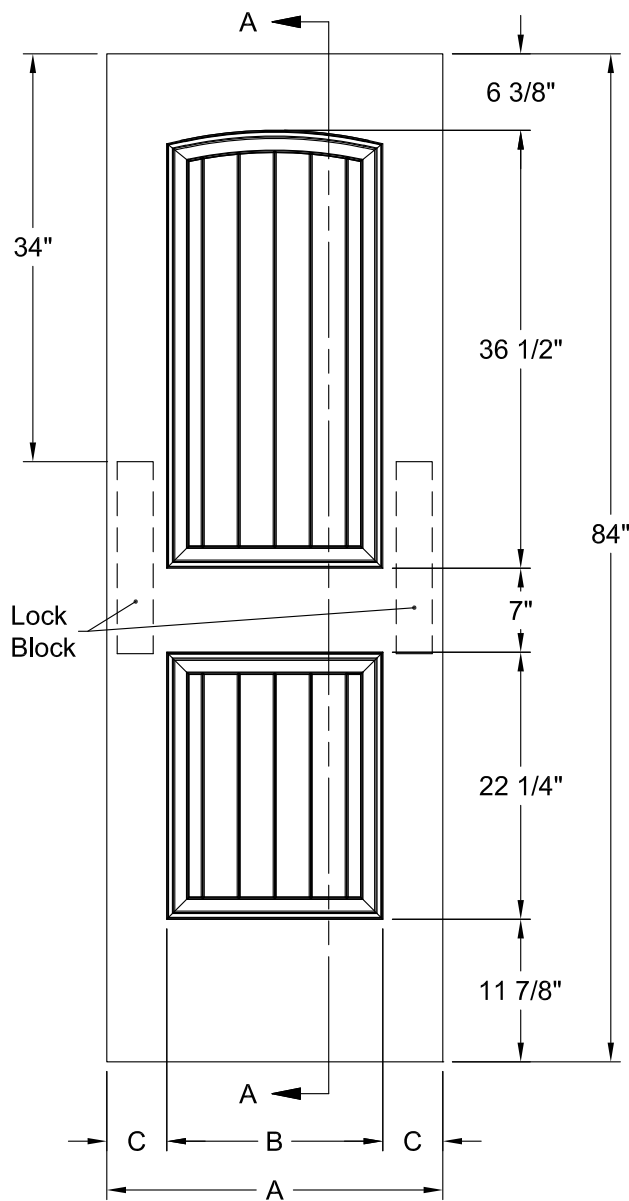

SANTA FE SMOOTH 7'-0"

Detail A
Ovolo Sticking

Dimension Table				
Door Size	A	B	C	D
3'-0" x 7'-0"	36"	24"	6"	3"
2'-10" x 7'-0"	34"	24"	5"	3"
2'-8" x 7'-0"	32"	23"	4 1/2"	3"
2'-6" x 7'-0"	30"	21"	4 1/2"	3"
2'-4" x 7'-0"	28"	18"	5"	3"
2'-2" x 7'-0"	26"	18"	4"	3"
2'-0" x 7'-0"	24"	14"	5"	3"
1'-10" x 7'-0"	22"	14"	4"	2 11/16"
1'-8" x 7'-0"	20"	10"	5"	3"
1'-6" x 7'-0"	18"	10"	4"	3"
1'-4" x 7'-0"	16"	7"	4 1/2"	3"
1'-3" x 7'-0"	15"	7"	4"	3"
1'-2" x 7'-0"	14"	7"	3 1/2"	2 1/8"
1'-0" x 7'-0"	12"	7"	2 1/2"	1 3/8"