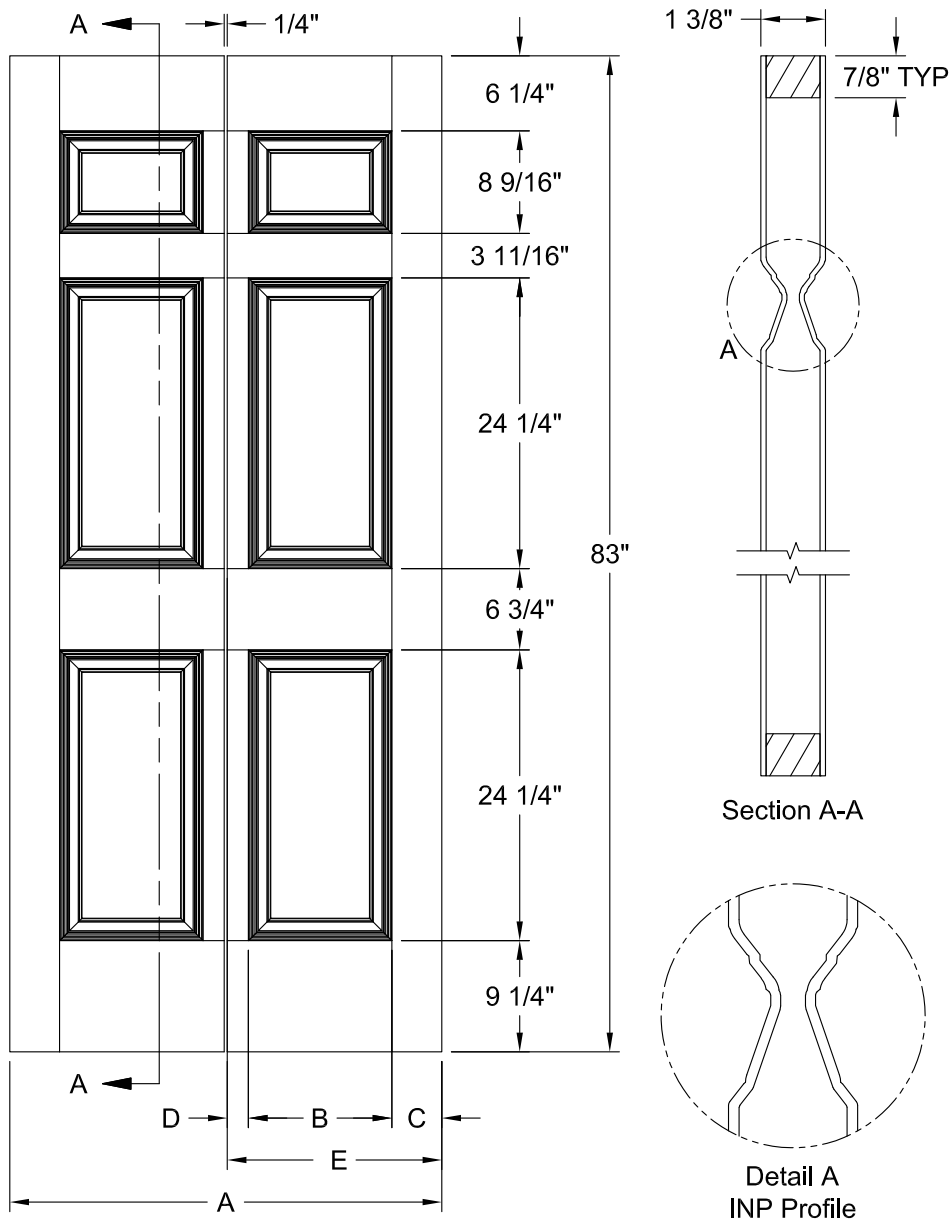

CAIMAN SMOOTH 8'-0"

Dimension Table				
Door Size	A	B	C	D
3'-0" x 8'-0"	36"	23 3/4"	6 1/8"	3"
2'-10" x 8'-0"	34"	21 3/4"	6 1/8"	3"
2'-8" x 8'-0"	32"	21 3/4"	5 1/8"	3"
2'-6" x 8'-0"	30"	19 3/4"	5 1/8"	3"
2'-4" x 8'-0"	28"	17 3/4"	5 1/8"	3"
2'-2" x 8'-0"	26"	15 3/4"	5 1/8"	3"
2'-0" x 8'-0"	24"	15 3/4"	4 1/8"	3"
1'-10" x 8'-0"	22"	15 3/4"	3 1/8"	2 1/8"

CAIMAN SMOOTH 8'-0"

Dimension Table				
Door Size	A	B	C	D
1'-8" x 8'-0"	20"	12"	4"	3"
1'-6" x 8'-0"	18"	12"	3"	2 1/8"

CAMBRIDGE SMOOTH 6'-8"

Detail A
Ovolo Sticking

Dimension Table				
Door Size	A	B	C	D
3'-0" x 6'-8"	36"	23 11/16"	6 5/32"	3"
2'-10" x 6'-8"	34"	23 11/16"	6 5/32"	3"
2'-8" x 6'-8"	32"	21 11/16"	5 5/32"	3"
2'-6" x 6'-8"	30"	19 11/16"	5 5/32"	3"
2'-4" x 6'-8"	28"	17 11/16"	5 5/32"	3"
2'-2" x 6'-8"	26"	17 11/16"	4 5/32"	3"
2'-0" x 6'-8"	24"	13 11/16"	5 5/32"	3"
1'-10" x 6'-8"	22"	13 11/16"	4 5/32"	3"
1'-8" x 6'-8"	20"	11 9/16"	4 7/32"	3"
1'-6" x 6'-8"	18"	11 9/16"	3 7/32"	2 1/8"
1'-4" x 6'-8"	16"	9 9/16"	3 7/32"	2 1/8"
1'-3" x 6'-8"	15"	8 9/16"	3 7/32"	2 1/8"
1'-2" x 6'-8"	14"	7 9/16"	3 7/32"	2 1/8"
1'-0" x 6'-8"	12"	5 9/16"	3 7/32"	2 1/8"

COLONIST PINE GRAIN 7'-0"

Section A-A

Detail A
INP Profile

Dimension Table			
Door Size	A	B	C
1'-8" x 7'-0"	20"	4"	3"
1'-6" x 7'-0"	18"	3"	1 5/8"

COLONIST BIFOLD PINE GRAIN 7'-0"

Dimension Table					
Door Size	A	B	C	D	E
3'-0" x 7'-0"	36"	12"	4 1/8"	1 3/4"	17 7/8"
2'-10" x 7'-0"	34"	10"	5 1/8"	1 3/4"	16 7/8"
2'-8" x 7'-0"	32"	10"	4 1/8"	1 3/4"	15 7/8"
2'-6" x 7'-0"	30"	9"	4 1/8"	1 3/4"	14 7/8"
2'-4" x 7'-0"	28"	8"	4 1/8"	1 3/4"	13 7/8"
2'-2" x 7'-0"	26"	6"	5 1/8"	1 3/4"	11 7/8"
2'-0" x 7'-0"	24"	6"	4 1/8"	1 3/4"	10 7/8"
1'-10" x 7'-0"	22"	6"	3 1/8"	1 3/4"	10 7/8"