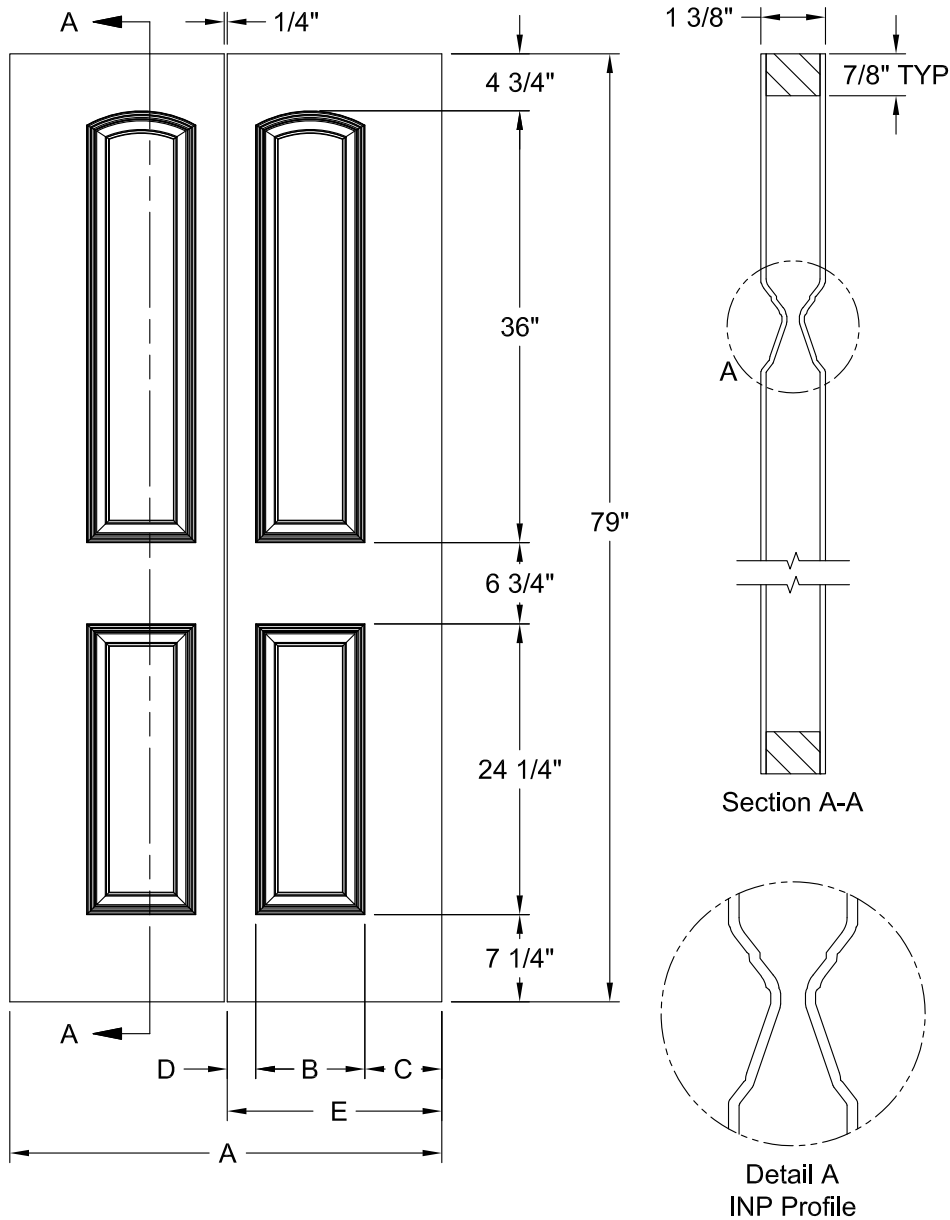

CAIMAN SMOOTH 6'-8"

Dimension Table				
Door Size	A	B	C	D
3'-0" x 6'-8"	36"	23 3/4"	6 1/8"	3"
2'-10" x 6'-8"	34"	21 3/4"	6 1/8"	3"
2'-8" x 6'-8"	32"	21 3/4"	5 1/8"	3"
2'-6" x 6'-8"	30"	19 3/4"	5 1/8"	3"
2'-4" x 6'-8"	28"	17 3/4"	5 1/8"	3"
2'-2" x 6'-8"	26"	15 3/4"	5 1/8"	3"
2'-0" x 6'-8"	24"	15 3/4"	4 1/8"	3"
1'-10" x 6'-8"	22"	15 3/4"	3 1/8"	2 1/8"

CAIMAN SMOOTH 6'-8"

Dimension Table				
Door Size	A	B	C	D
1'-8" x 6'-8"	20"	12"	4"	3"
1'-6" x 6'-8"	18"	12"	3"	2 1/8"
1'-4" x 6'-8"	16"	7"	4 1/2"	3"
1'-3" x 6'-8"	15"	7"	4"	2 11/16"
1'-2" x 6'-8"	14"	7"	3 1/2"	2 1/8"
1'-0" x 6'-8"	12"	7"	2 1/2"	1 3/8"

CAIMAN BIFOLD SMOOTH 6'-8"

Dimension Table					
Door Size	A	B	C	D	E
3'-0" x 6'-8"	36"	9 1/16"	6 7/16"	2 3/8"	17 7/8"
2'-10" x 6'-8"	34"	9 1/16"	5 7/16"	2 3/8"	16 7/8"
2'-8" x 6'-8"	32"	9 1/16"	4 7/16"	2 3/8"	15 7/8"
2'-6" x 6'-8"	30"	9 1/16"	3 7/16"	2 3/8"	14 7/8"
2'-4" x 6'-8"	28"	9 1/16"	2 7/16"	2 3/8"	13 7/8"
2'-0" x 6'-8"	24"	6 3/4"	3 5/16"	1 13/16"	11 7/8"
1'-10" x 6'-8"	22"	6 3/4"	2 5/16"	1 13/16"	10 7/8"

CAIMAN SMOOTH 7'-0"

Dimension Table				
Door Size	A	B	C	D
3'-0" x 7'-0"	36"	23 5/8"	6 1/8"	3"
2'-10" x 7'-0"	34"	21 3/4"	6 1/8"	3"
2'-8" x 7'-0"	32"	21 3/4"	5 1/8"	3"
2'-6" x 7'-0"	30"	19 3/4"	5 1/8"	3"
2'-4" x 7'-0"	28"	17 3/4"	5 1/8"	3"
2'-2" x 7'-0"	26"	15 3/4"	5 1/8"	3"
2'-0" x 7'-0"	24"	15 3/4"	4 1/8"	3"
1'-10" x 7'-0"	22"	15 3/4"	3 1/8"	2 1/8"