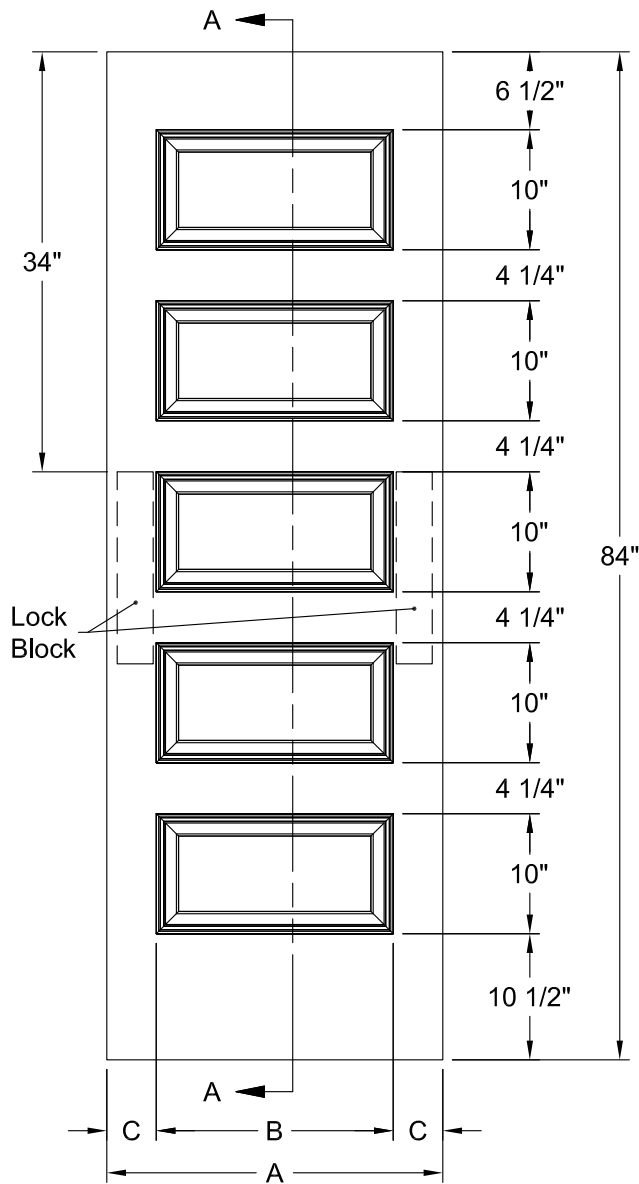

ROCKPORT SMOOTH 7'-0"

Dimension Table				
Door Size	A	B	C	D
3'-0" x 7'-0"	36"	25 3/4"	5 1/8"	3"
2'-10" x 7'-0"	34"	25 3/4"	4 1/8"	3"
2'-8" x 7'-0"	32"	23 3/4"	4 1/8"	3"
2'-6" x 7'-0"	30"	21 3/4"	4 1/8"	3"
2'-4" x 7'-0"	28"	19 3/4"	4 1/8"	3"
2'-2" x 7'-0"	26"	19 3/4"	3 1/8"	2 1/8"
2'-0" x 7'-0"	24"	15 3/4"	4 1/8"	3"
1'-8" x 7'-0"	20"	10 1/4"	4 7/8"	3"
1'-6" x 7'-0"	18"	10 1/4"	3 7/8"	2 11/16"