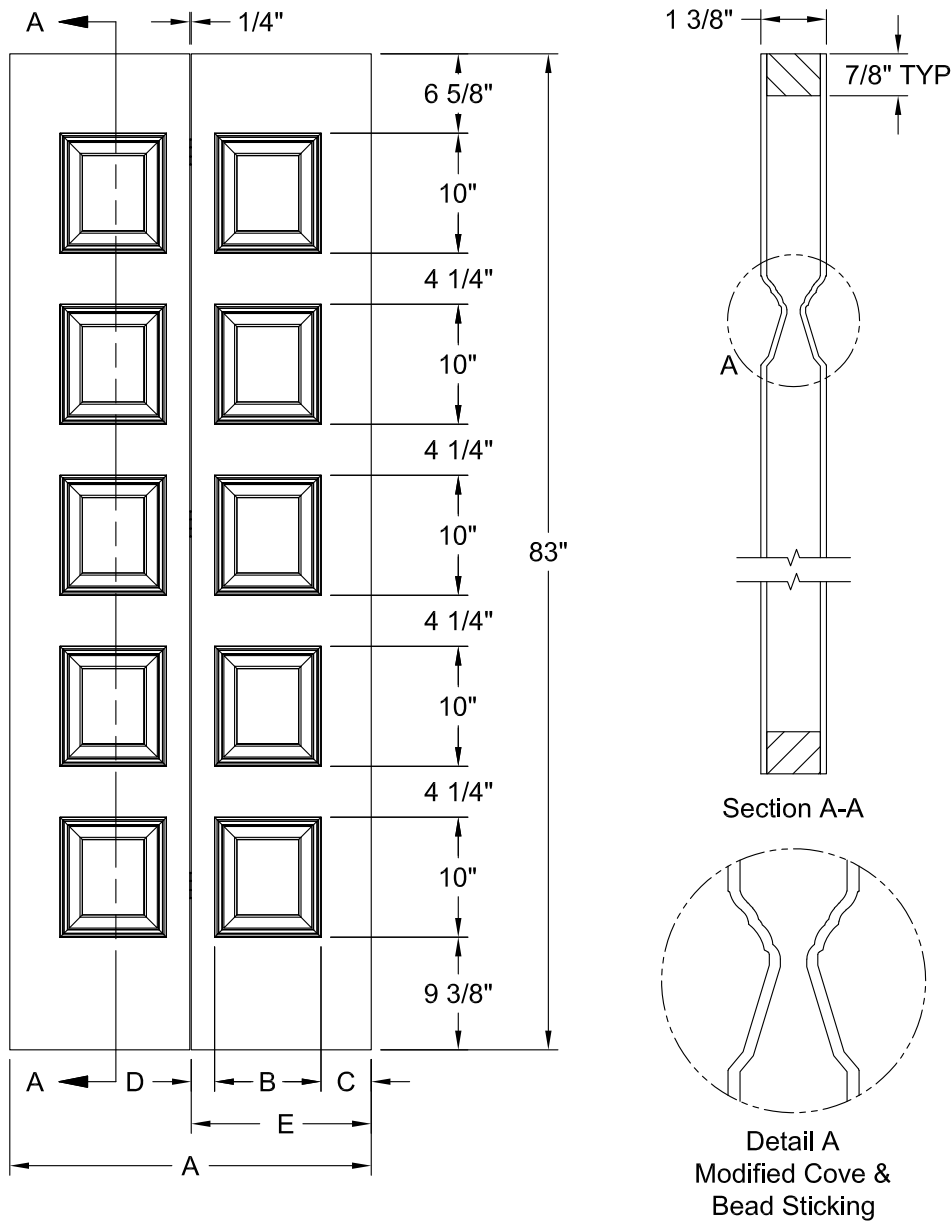

ROCKPORT BIFOLD SMOOTH 7'-0"

Dimension Table					
Door Size	A	B	C	D	E
3'-0" x 7'-0"	36"	11 7/8"	4 3/16"	1 15/16"	17 7/8"
2'-8" x 7'-0"	32"	8 7/8"	5 3/16"	1 15/16"	15 7/8"
2'-6" x 7'-0"	30"	8 7/8"	4 3/16"	1 15/16"	17 7/8"
2'-4" x 7'-0"	28"	5 7/8"	5 3/16"	2 15/16"	13 7/8"
2'-0" x 7'-0"	24"	5 7/8"	4 3/16"	1 15/16"	11 7/8"