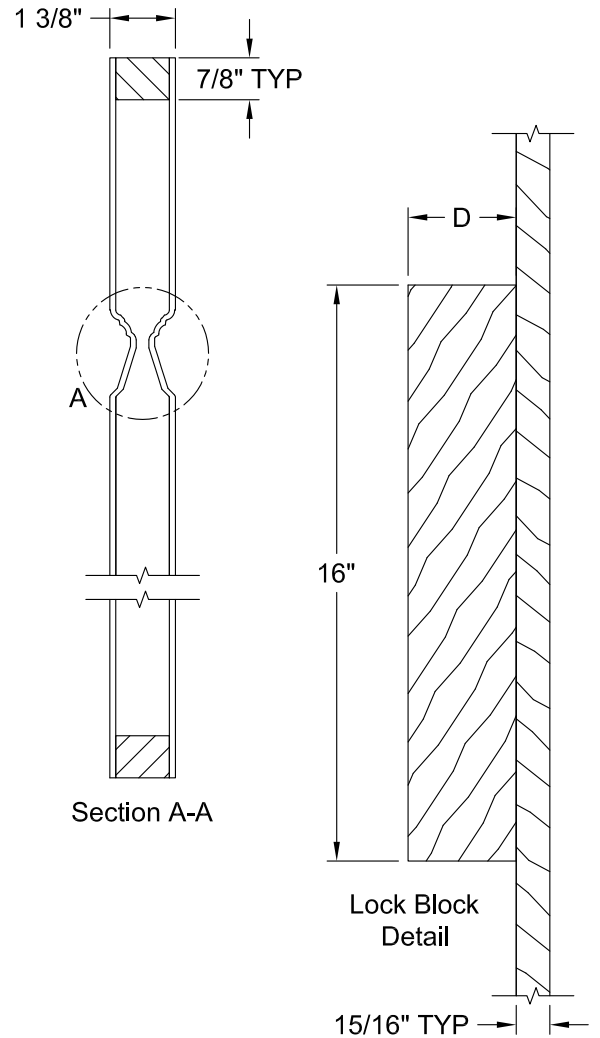

PRINCETON SMOOTH 7'-0"

Detail A
Modified Cove &
Bead Sticking

Dimension Table				
Door Size	A	B	C	D
3'-0" x 7'-0"	36"	25 1/16"	5 15/32"	3"
2'-10" x 7'-0"	34"	22 7/8"	5 9/16"	3"
2'-8" x 7'-0"	32"	22 7/8"	4 9/16"	3"
2'-6" x 7'-0"	30"	19 3/4"	5 1/8"	3"
2'-4" x 7'-0"	28"	18 3/16"	4 29/32"	3"
2'-2" x 7'-0"	26"	18 3/16"	3 29/32"	2 11/16"
2'-0" x 7'-0"	24"	15"	4 1/2"	3"
1'-10" x 7'-0"	22"	15"	3 1/2"	2 1/8"
1'-8" x 7'-0"	20"	9 1/2"	5 1/4"	3"
1'-6" x 7'-0"	18"	9 1/2"	4 1/4"	3"
1'-4" x 7'-0"	16"	8 9/16"	3 23/32"	2 1/8"
1'-3" x 7'-0"	15"	8 9/16"	3 7/32"	2 1/8"
1'-2" x 7'-0"	14"	6 11/16"	3 21/32"	1 5/8"
1'-0" x 7'-0"	12"	6 11/16"	2 21/32"	1 3/8"