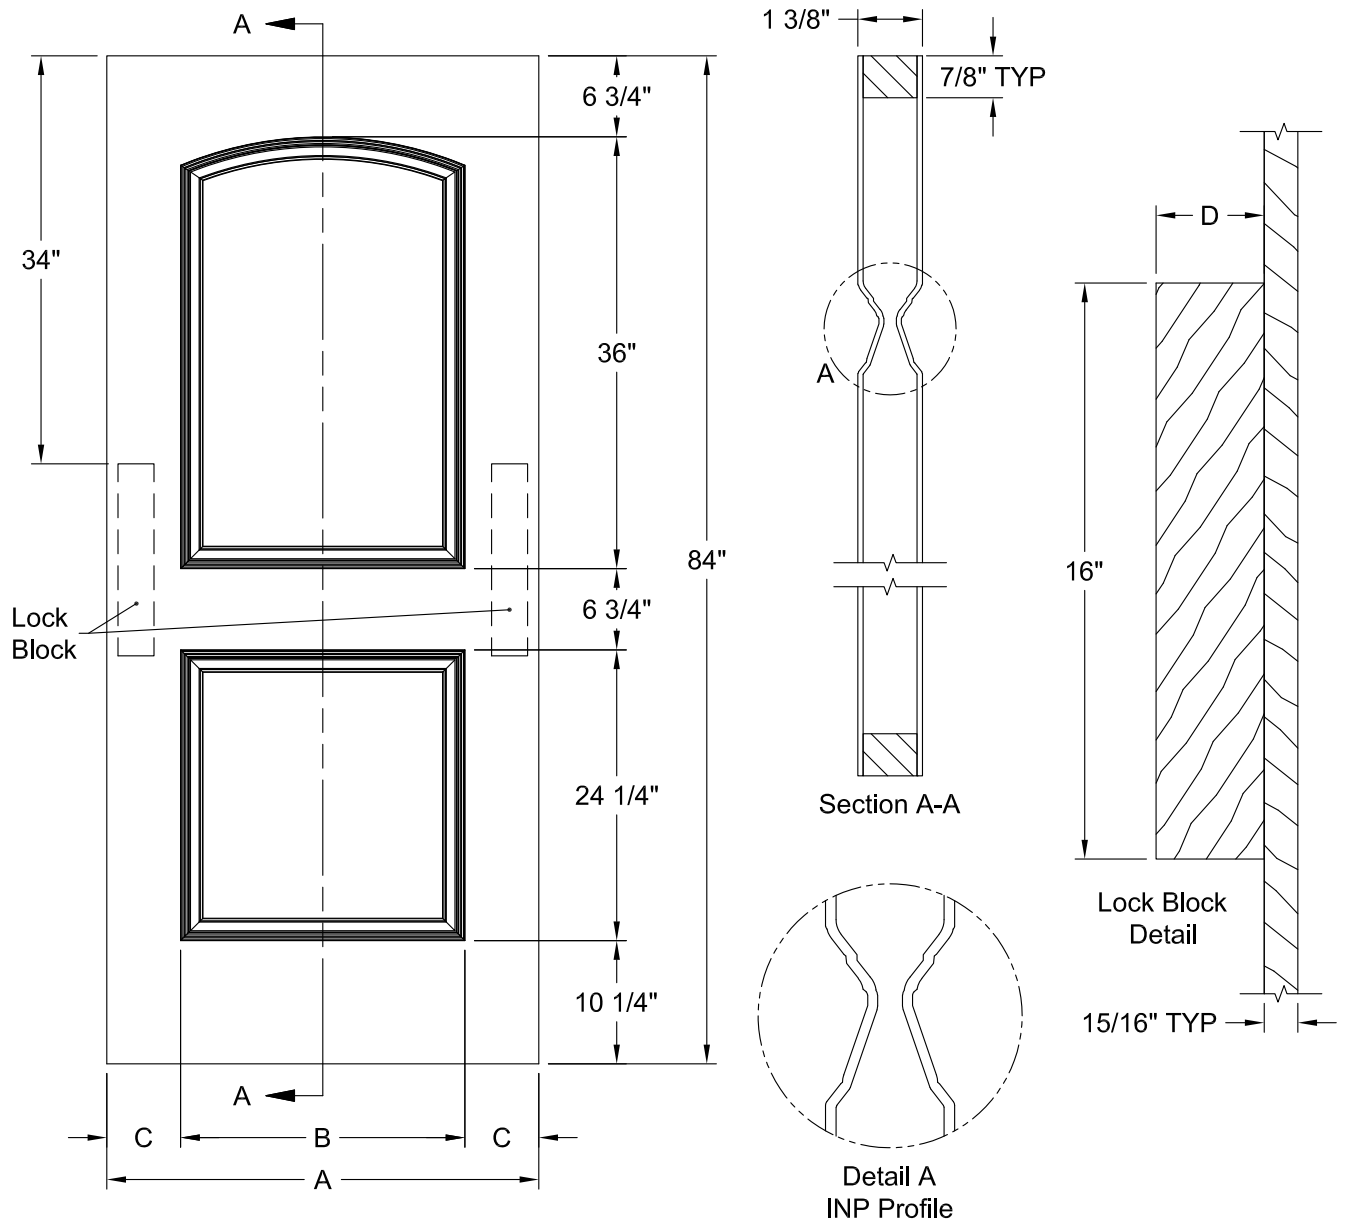

CAIMAN SMOOTH 6'-8"

Dimension Table				
Door Size	A	B	C	D
3'-0" x 6'-8"	36"	23 3/4"	6 1/8"	3"
2'-10" x 6'-8"	34"	21 3/4"	6 1/8"	3"
2'-8" x 6'-8"	32"	21 3/4"	5 1/8"	3"
2'-6" x 6'-8"	30"	19 3/4"	5 1/8"	3"
2'-4" x 6'-8"	28"	17 3/4"	5 1/8"	3"
2'-2" x 6'-8"	26"	15 3/4"	5 1/8"	3"
2'-0" x 6'-8"	24"	15 3/4"	4 1/8"	3"
1'-10" x 6'-8"	22"	15 3/4"	3 1/8"	2 1/8"

CAIMAN SMOOTH 6'-8"

Dimension Table				
Door Size	A	B	C	D
1'-8" x 6'-8"	20"	12"	4"	3"
1'-6" x 6'-8"	18"	12"	3"	2 1/8"
1'-4" x 6'-8"	16"	7"	4 1/2"	3"
1'-3" x 6'-8"	15"	7"	4"	2 11/16"
1'-2" x 6'-8"	14"	7"	3 1/2"	2 1/8"
1'-0" x 6'-8"	12"	7"	2 1/2"	1 3/8"

CAIMAN BIFOLD SMOOTH 6'-8"

Dimension Table					
Door Size	A	B	C	D	E
3'-0" x 6'-8"	36"	9 1/16"	6 7/16"	2 3/8"	17 7/8"
2'-10" x 6'-8"	34"	9 1/16"	5 7/16"	2 3/8"	16 7/8"
2'-8" x 6'-8"	32"	9 1/16"	4 7/16"	2 3/8"	15 7/8"
2'-6" x 6'-8"	30"	9 1/16"	3 7/16"	2 3/8"	14 7/8"
2'-4" x 6'-8"	28"	9 1/16"	2 7/16"	2 3/8"	13 7/8"
2'-0" x 6'-8"	24"	6 3/4"	3 5/16"	1 13/16"	11 7/8"
1'-10" x 6'-8"	22"	6 3/4"	2 5/16"	1 13/16"	10 7/8"

CAIMAN SMOOTH 7'-0"

Dimension Table				
Door Size	A	B	C	D
3'-0" x 7'-0"	36"	23 5/8"	6 1/8"	3"
2'-10" x 7'-0"	34"	21 3/4"	6 1/8"	3"
2'-8" x 7'-0"	32"	21 3/4"	5 1/8"	3"
2'-6" x 7'-0"	30"	19 3/4"	5 1/8"	3"
2'-4" x 7'-0"	28"	17 3/4"	5 1/8"	3"
2'-2" x 7'-0"	26"	15 3/4"	5 1/8"	3"
2'-0" x 7'-0"	24"	15 3/4"	4 1/8"	3"
1'-10" x 7'-0"	22"	15 3/4"	3 1/8"	2 1/8"