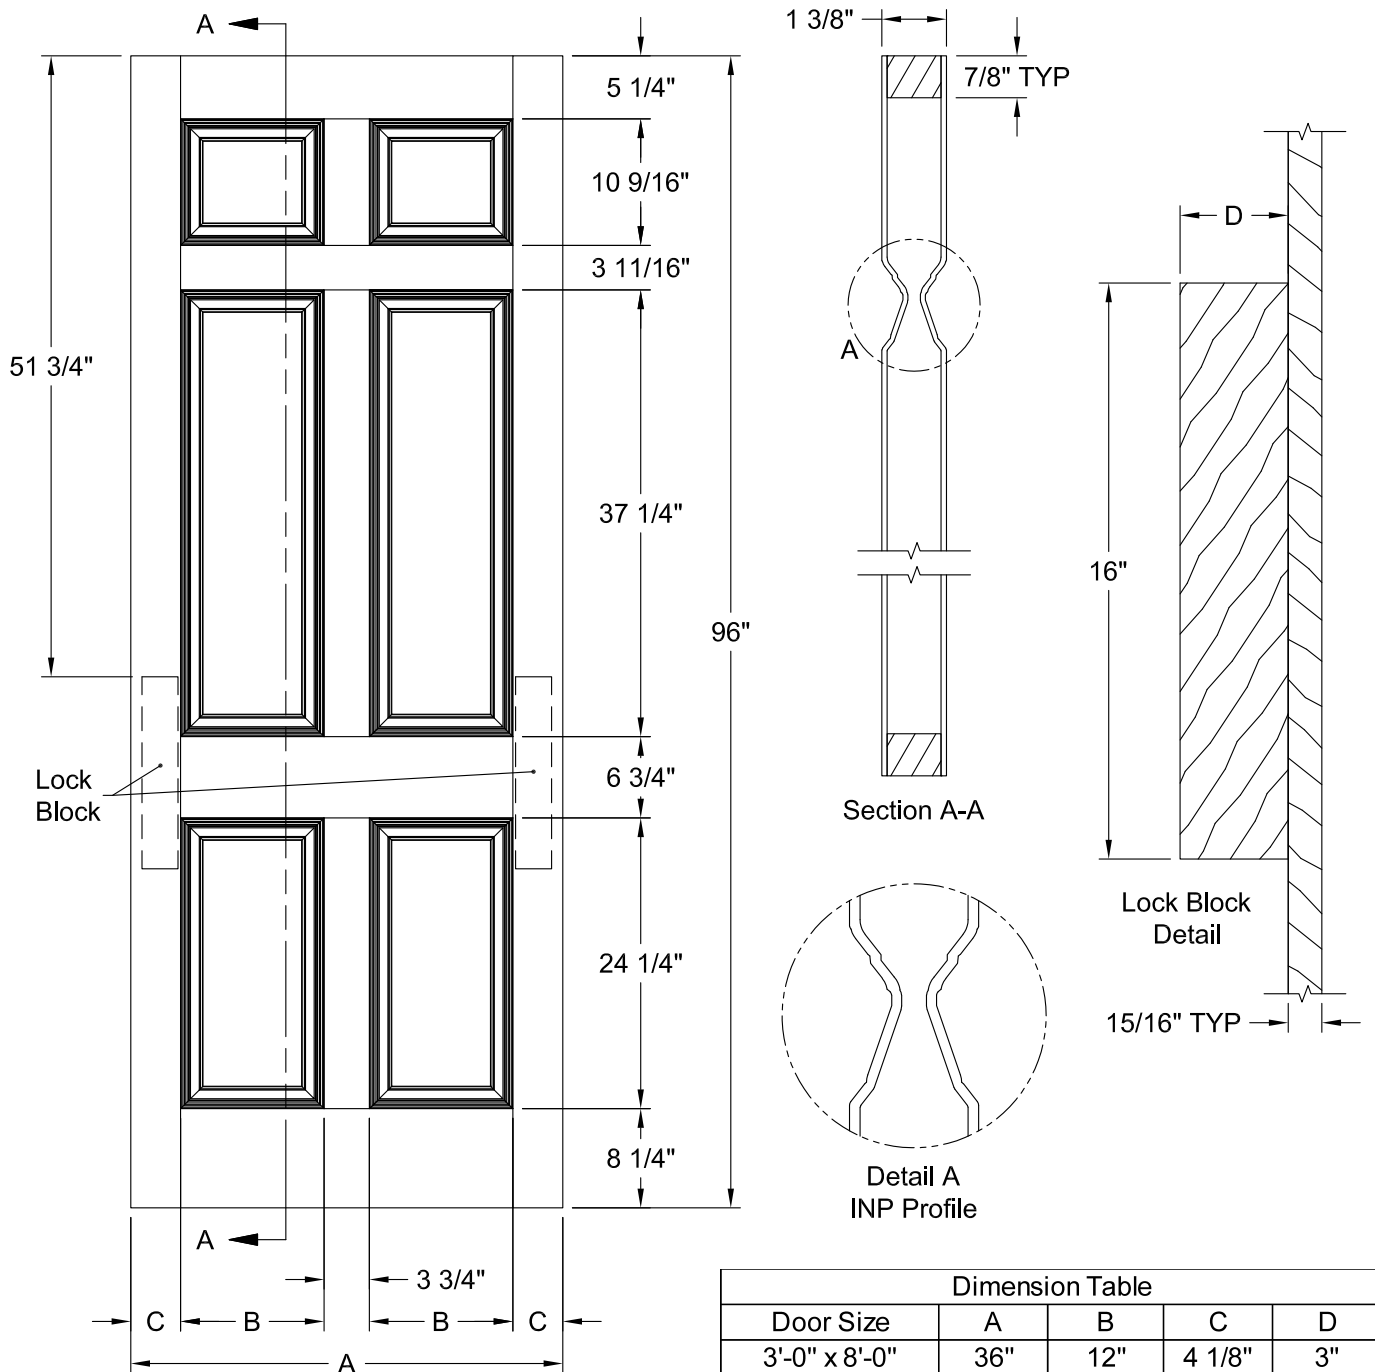

COLONIST PINE GRAIN 8'-0"

Dimension Table				
Door Size	A	B	C	D
3'-0" x 8'-0"	36"	12"	4 1/8"	3"
2'-10" x 8'-0"	34"	10"	5 1/8"	3"
2'-8" x 8'-0"	32"	10"	4 1/8"	3"
2'-6" x 8'-0"	30"	9"	4 1/8"	3"
2'-4" x 8'-0"	28"	8"	4 1/8"	3"
2'-2" x 8'-0"	26"	6"	5 1/8"	3"
2'-0" x 8'-0"	24"	6"	4 1/8"	3"
1'-10" x 8'-0"	22"	6"	3 1/8"	2 1/8"