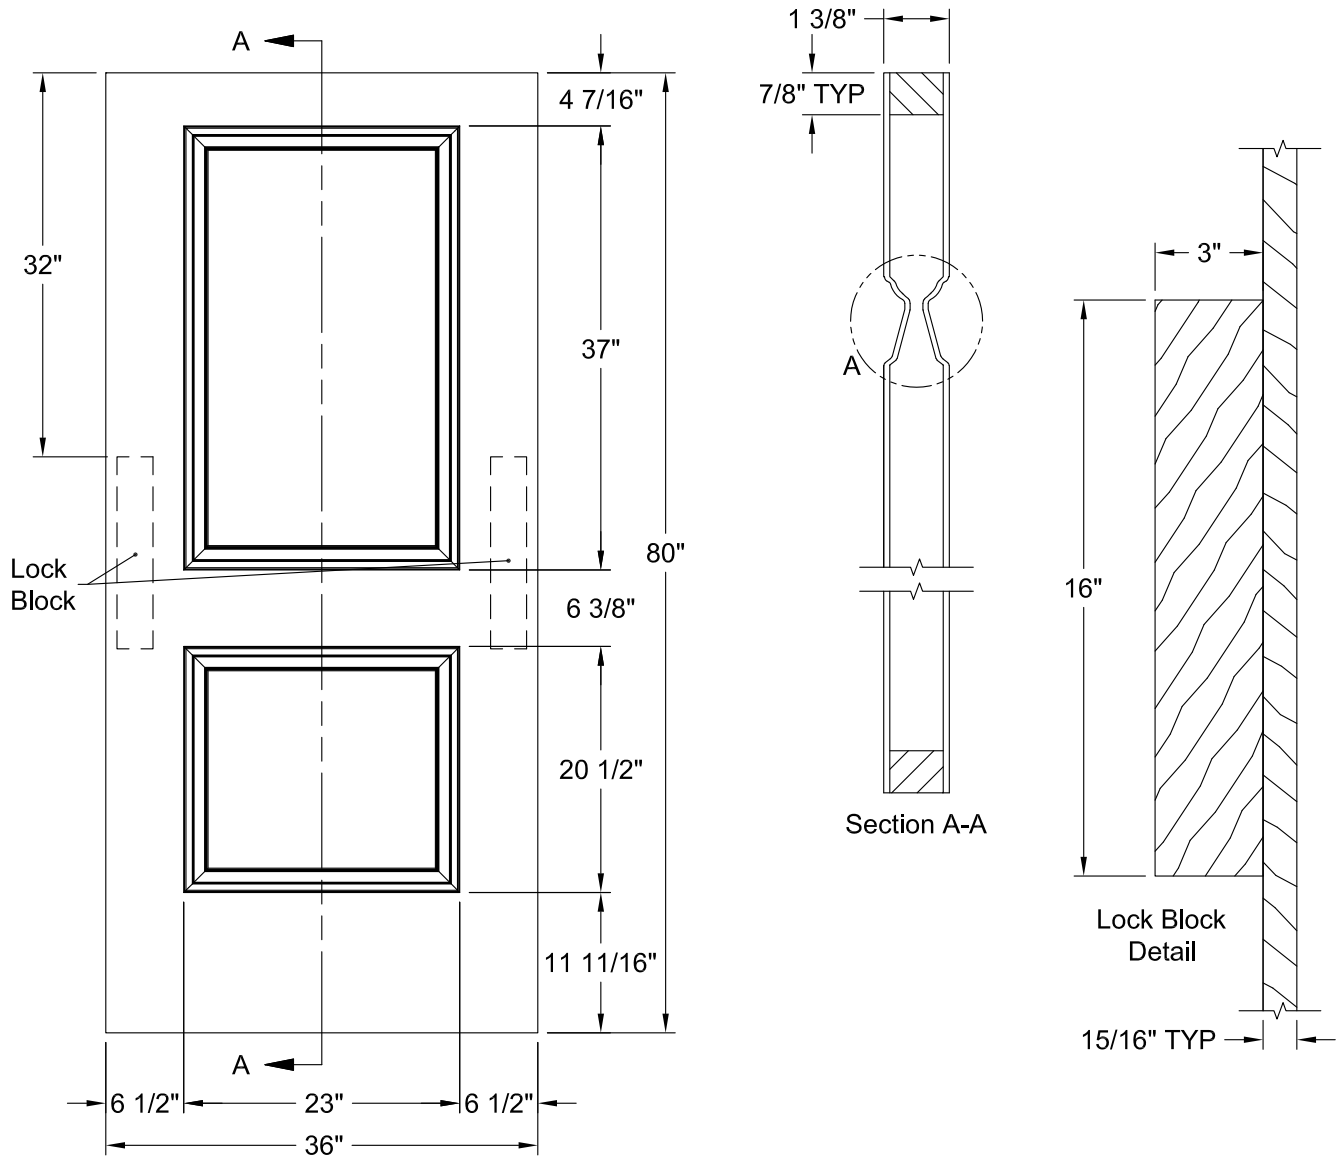

CAMBRIDGE COMMERCIAL SMOOTH 6'-8"

Detail A
Ovolo Sticking

Dimension Table
Door Size
3'-0" x 6'-8"