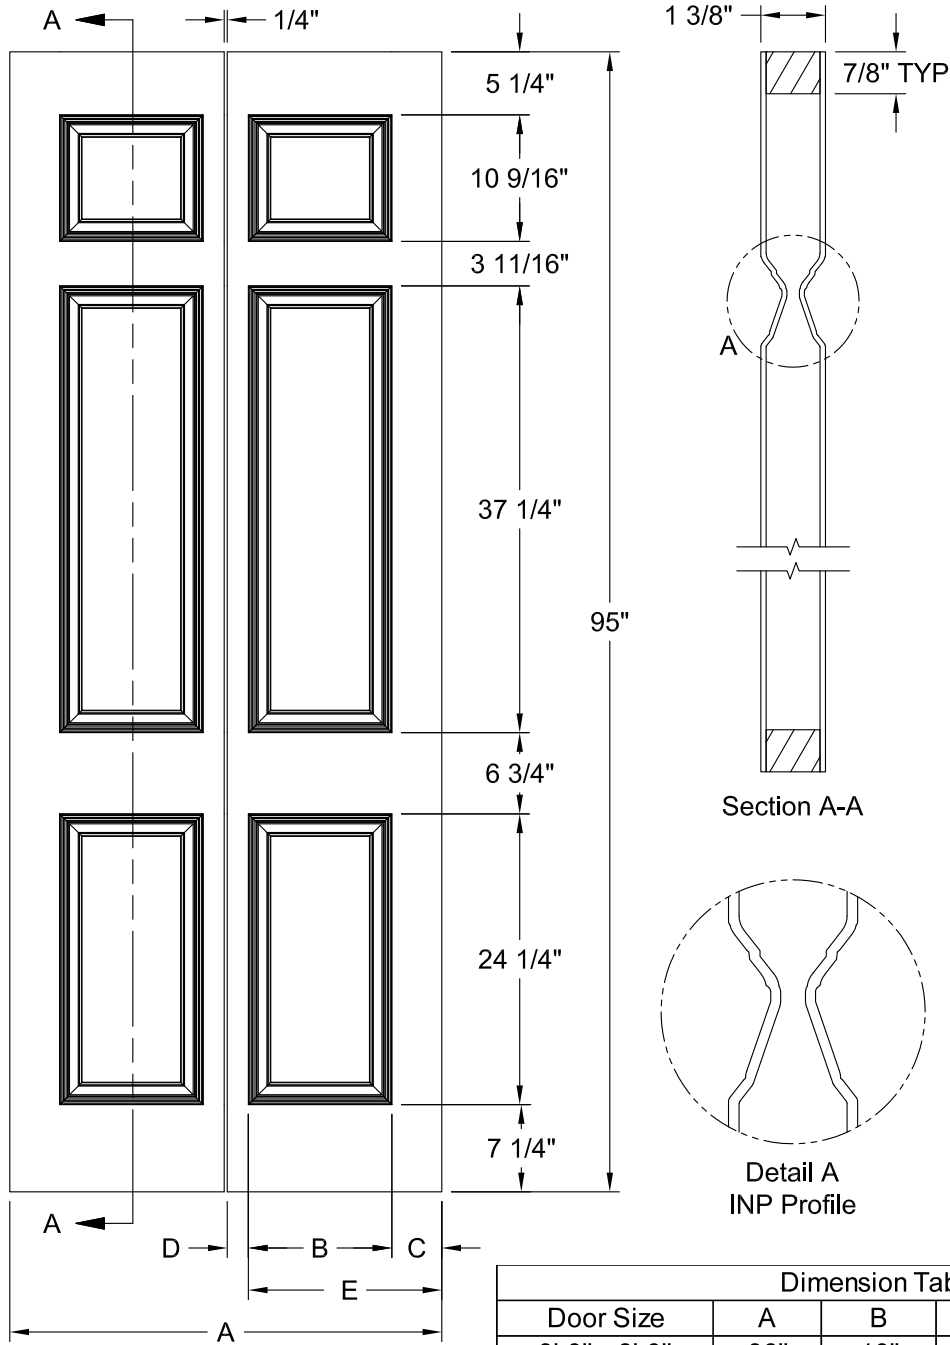

COLONIST BIFOLD SMOOTH 8'-0"

Dimension Table					
Door Size	A	B	C	D	E
3'-0" x 8'-0"	36"	10"	5 3/4"	2 3/8"	17 7/8"
2'-10" x 8'-0"	34"	10"	4 3/4"	2 3/8"	16 7/8"
2'-8" x 8'-0"	32"	10"	3 3/4"	2 3/8"	15 7/8"
2'-6" x 8'-0"	30"	10"	2 3/4"	2 3/8"	14 7/8"
2'-4" x 8'-0"	28"	10"	1 3/4"	1 3/8"	13 7/8"
2'-2" x 8'-0"	26"	6"	5 1/8"	1 3/4"	12 7/8"
2'-0" x 8'-0"	24"	6"	4 1/8"	1 3/4"	11 7/8"
1'-10" x 8'-0"	22"	6"	3 1/8"	1 3/4"	10 7/8"