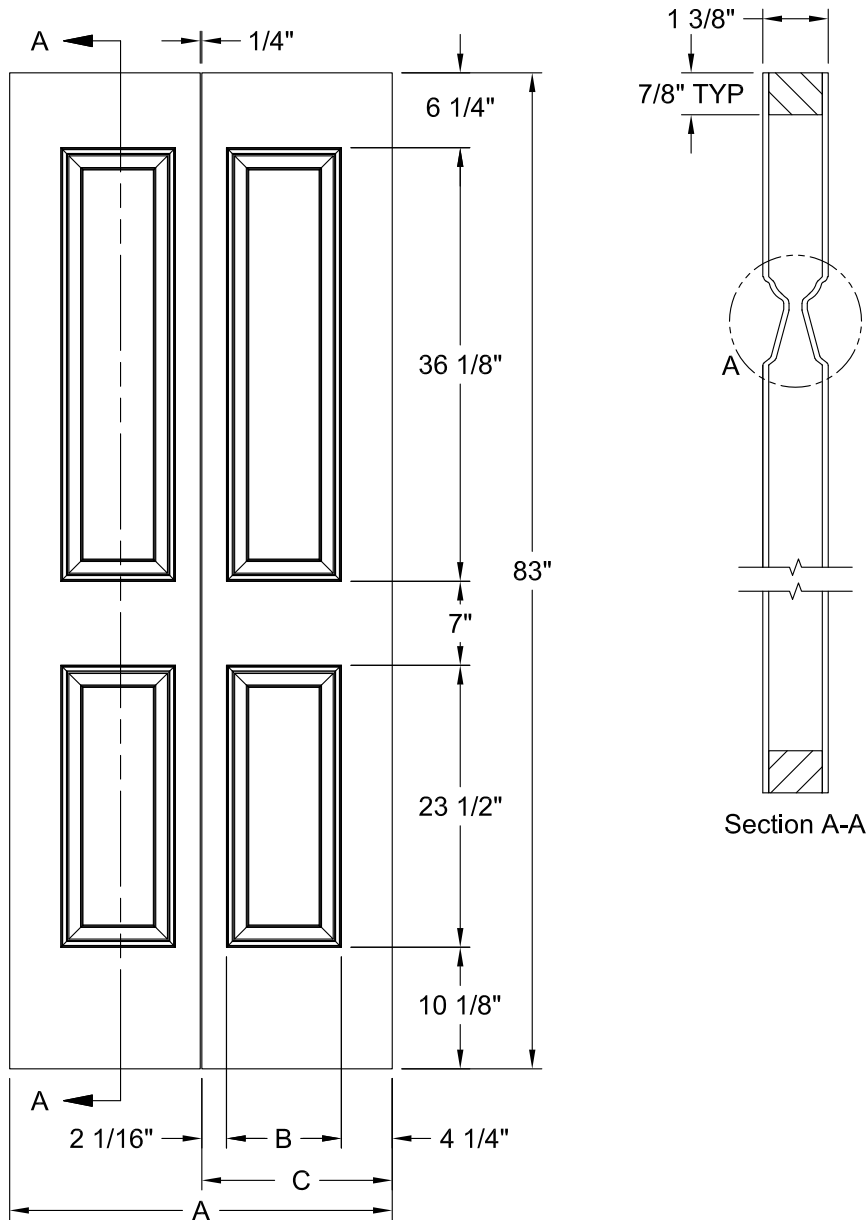

BIRKDALE 6 PANEL BIFOLD SMOOTH 6'-8"

DIMENSION TABLE				
Door Size	A	B	C	D
3'-0" x 6'-8"	36"	6 1/4"	9 1/4"	5"
2'-10" x 6'-8"	34"	5 1/4"	9 1/4"	5"
2'-8" x 6'-8"	32"	4 1/4"	9 1/4"	5"
2'-6" x 6'-8"	30"	5 1/4"	7 1/2"	4 1/2"
2'-4" x 6'-8"	28"	4 1/4"	7 1/2"	4 1/2"
2'-2" x 6'-8"	26"	3 1/4"	7 1/2"	4 1/2"
2'-0" x 6'-8"	24"	4 1/4"	6"	3 1/2"
1'-10" x 6'-8"	22"	3 1/4"	6"	3 1/2"

CAMBRIDGE BIFOLD SMOOTH 6'-8"

Detail A
Ovolo Sticking

Dimension Table			
Door Size	A	B	C
3'-0" x 6'-8"	36"	11 9/16"	17 7/8"
2'-10" x 6'-8"	34"	10 9/16"	16 7/8"
2'-8" x 6'-8"	32"	9 9/16"	15 7/8"
2'-6" x 6'-8"	30"	8 9/16"	14 7/8"
2'-4" x 6'-8"	28"	7 9/16"	13 7/8"
2'-2" x 6'-8"	26"	6 9/16"	12 7/8"
2'-0" x 6'-8"	24"	5 9/16"	11 7/8"
1'-10" x 6'-8"	22"	4 9/16"	10 7/8"

CAMBRIDGE SMOOTH 7'-0"

Detail A
Ovolo Sticking

Dimension Table				
Door Size	A	B	C	D
3'-0" x 7'-0"	36"	23 11/16"	6 5/32"	3"
2'-10" x 7'-0"	34"	23 11/16"	5 5/32"	3"
2'-8" x 7'-0"	32"	21 11/16"	5 5/32"	3"
2'-6" x 7'-0"	30"	19 11/16"	5 5/32"	3"
2'-4" x 7'-0"	28"	17 11/16"	5 5/32"	3"
2'-2" x 7'-0"	26"	17 11/16"	4 5/32"	3"
2'-0" x 7'-0"	24"	13 11/16"	5 5/32"	3"
1'-10" x 7'-0"	22"	13 11/16"	4 5/32"	3"
1'-8" x 7'-0"	20"	11 9/16"	4 7/32"	3"
1'-6" x 7'-0"	18"	11 9/16"	3 7/32"	2 1/8"
1'-4" x 7'-0"	16"	9 9/16"	3 7/32"	2 1/8"
1'-3" x 7'-0"	15"	8 9/16"	3 7/32"	2 1/8"
1'-2" x 7'-0"	14"	7 9/16"	3 7/32"	2 1/8"
1'-0" x 7'-0"	12"	5 9/16"	3 7/32"	2 1/8"

CAMBRIDGE BIFOLD SMOOTH 7'-0"

Detail A
Ovolo Sticking

Dimension Table			
Door Size	A	B	C
3'-0" x 7'-0"	36"	11 9/16"	17 7/8"
2'-10" x 7'-0"	34"	10 9/16"	16 7/8"
2'-8" x 7'-0"	32"	9 9/16"	15 7/8"
2'-6" x 7'-0"	30"	8 9/16"	14 7/8"
2'-4" x 7'-0"	28"	7 9/16"	13 7/8"
2'-2" x 7'-0"	26"	6 9/16"	12 7/8"
2'-0" x 7'-0"	24"	5 9/16"	11 7/8"
1'-10" x 7'-0"	22"	4 9/16"	10 7/8"