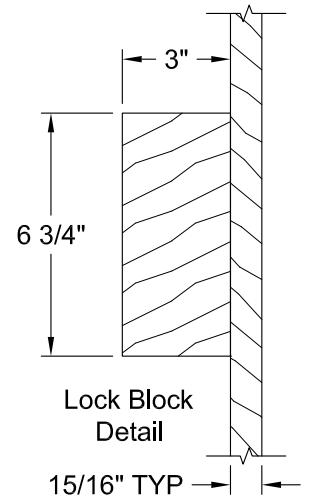

COVENTRY SMOOTH 6'-8"

Dimension Table			
Door Size	A	B	C
1'-8" x 6'-8"	20"	12"	4"
1'-6" x 6'-8"	18"	12"	3"
1'-4" x 6'-8"	16"	7"	4 1/2"
1'-3" x 6'-8"	15"	7"	4"
1'-2" x 6'-8"	14"	7"	3 1/2"
1'-0" x 6'-8"	12"	7"	2 1/2"