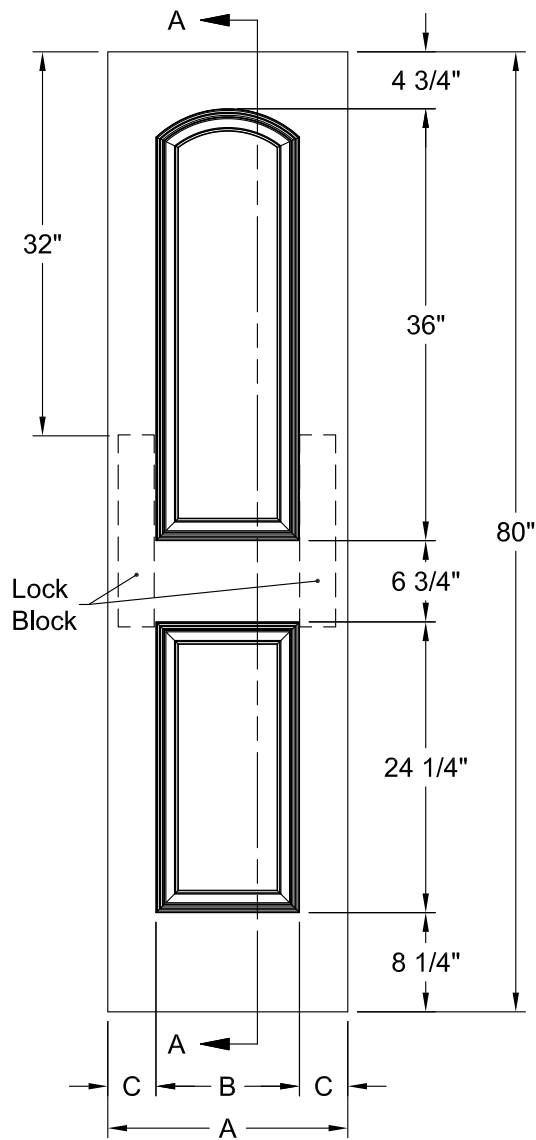

BIRKDALE 6 PANEL BIFOLD SMOOTH 6'-8"

DIMENSION TABLE				
Door Size	A	B	C	D
3'-0" x 6'-8"	36"	6 1/4"	9 1/4"	5"
2'-10" x 6'-8"	34"	5 1/4"	9 1/4"	5"
2'-8" x 6'-8"	32"	4 1/4"	9 1/4"	5"
2'-6" x 6'-8"	30"	5 1/4"	7 1/2"	4 1/2"
2'-4" x 6'-8"	28"	4 1/4"	7 1/2"	4 1/2"
2'-2" x 6'-8"	26"	3 1/4"	7 1/2"	4 1/2"
2'-0" x 6'-8"	24"	4 1/4"	6"	3 1/2"
1'-10" x 6'-8"	22"	3 1/4"	6"	3 1/2"

BIRKDALE 6 PANEL BIFOLD SMOOTH 8'-0"

DIMENSION TABLE				
Door Size	A	B	C	D
3'-0" x 8'-0"	36"	6 1/4"	9 1/4"	5"
2'-10" x 8'-0"	34"	5 1/4"	9 1/4"	5"
2'-8" x 8'-0"	32"	4 1/4"	9 1/4"	5"
2'-6" x 8'-0"	30"	5 1/4"	7 1/2"	4 1/2"
2'-4" x 8'-0"	28"	4 1/4"	7 1/2"	4 1/2"
2'-2" x 8'-0"	26"	3 1/4"	7 1/2"	4 1/2"
2'-0" x 8'-0"	24"	4 1/4"	6"	3 1/2"
1'-10" x 8'-0"	22"	3 1/4"	6"	3 1/2"

CAIMAN SMOOTH 6'-8"

Dimension Table				
Door Size	A	B	C	D
3'-0" x 6'-8"	36"	23 3/4"	6 1/8"	3"
2'-10" x 6'-8"	34"	21 3/4"	6 1/8"	3"
2'-8" x 6'-8"	32"	21 3/4"	5 1/8"	3"
2'-6" x 6'-8"	30"	19 3/4"	5 1/8"	3"
2'-4" x 6'-8"	28"	17 3/4"	5 1/8"	3"
2'-2" x 6'-8"	26"	15 3/4"	5 1/8"	3"
2'-0" x 6'-8"	24"	15 3/4"	4 1/8"	3"
1'-10" x 6'-8"	22"	15 3/4"	3 1/8"	2 1/8"

CAIMAN SMOOTH 6'-8"

Dimension Table				
Door Size	A	B	C	D
1'-8" x 6'-8"	20"	12"	4"	3"
1'-6" x 6'-8"	18"	12"	3"	2 1/8"
1'-4" x 6'-8"	16"	7"	4 1/2"	3"
1'-3" x 6'-8"	15"	7"	4"	2 11/16"
1'-2" x 6'-8"	14"	7"	3 1/2"	2 1/8"
1'-0" x 6'-8"	12"	7"	2 1/2"	1 3/8"