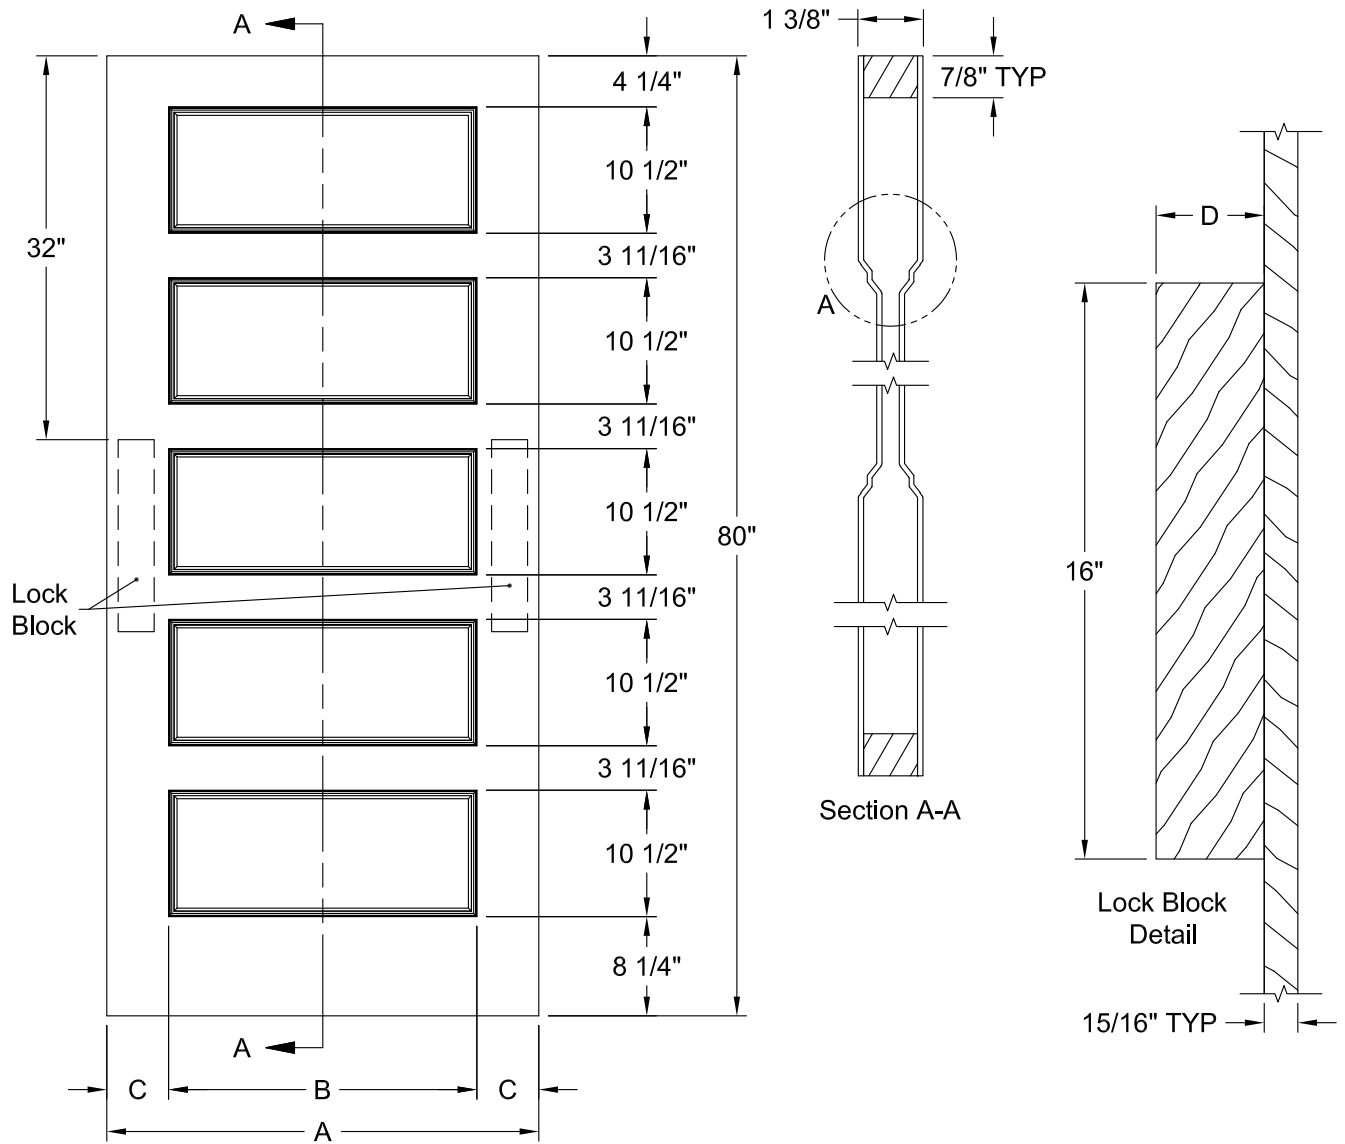

COLONIST SMOOTH COMMERCIAL 6'-8"

Dimension Table
Door Size
3'-0" x 6'-8"

COLONIST SMOOTH COMMERCIAL 7'-0"

Dimension Table
Door Size
3'-0" x 7'-0"

CONMORE SMOOTH 6'-8"

Detail A
Flat Panel
Profile

Dimension Table				
Door Size	A	B	C	D
3'-0" x 6'-8"	36"	25 5/8"	5 3/16"	3"
2'-10" x 6'-8"	34"	23 5/8"	5 3/16"	3"
2'-8" x 6'-8"	32"	23 5/8"	4 3/16"	3"
2'-6" x 6'-8"	30"	21 5/8"	4 3/16"	3"
2'-4" x 6'-8"	28"	19 5/8"	4 3/16"	3"
2'-2" x 6'-8"	26"	15 5/8"	5 3/16"	3"
2'-0" x 6'-8"	24"	15 5/8"	4 3/16"	3"
1'-10" x 6'-8"	22"	15 5/8"	3 3/16"	2 1/8"
1'-8" x 6'-8"	20"	9 5/8"	5 3/16"	3"
1'-6" x 6'-8"	18"	9 5/8"	4 3/16"	3"

CONMORE BIFOLD SMOOTH 6'-8"

Detail A
Flat Panel
Profile

Dimension Table					
Door Size	A	B	C	D	E
3'-0" x 6'-8"	36"	9 1/16"	6 7/16"	2 3/8"	17 7/8"
2'-10" x 6'-8"	34"	9 1/16"	5 7/16"	2 3/8"	16 7/8"
2'-8" x 6'-8"	32"	9 1/16"	4 7/16"	2 3/8"	15 7/8"
2'-6" x 6'-8"	30"	9 1/16"	3 7/16"	2 3/8"	14 7/8"
2'-4" x 6'-8"	28"	9 1/16"	2 7/16"	2 3/8"	13 7/8"
2'-0" x 6'-8"	24"	6 3/4"	3 3/8"	1 3/4"	11 7/8"
1'-10" x 6'-8"	22"	6 3/4"	2 3/8"	1 3/4"	10 7/8"