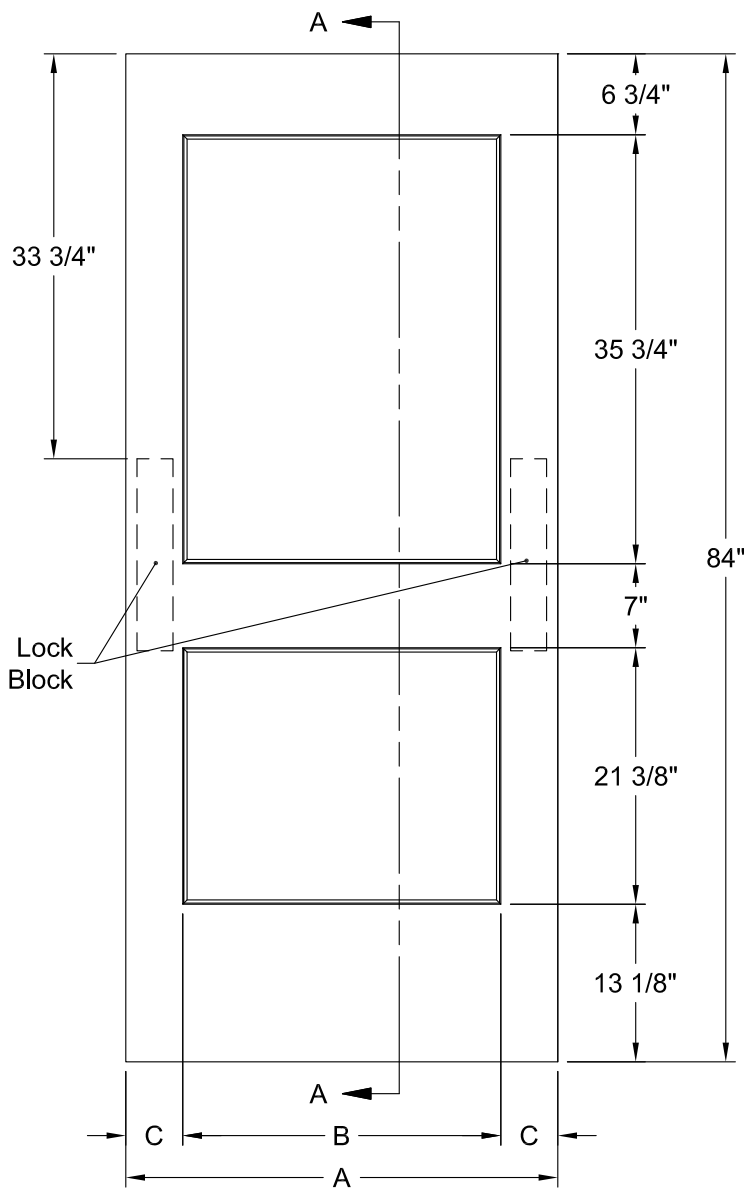

MADISON BIFOLD SMOOTH 8'-0"

Dimension Table				
Door Size	A	B	C	E
3'-0" x 8'-0"	36"	7 13/16"	5 3/32"	17 7/8"
2'-8" x 8'-0"	32"	7 13/16"	4 3/32"	15 7/8"

MONROE SMOOTH 6'-8"

Detail A
Monroe Profile

Dimension Table				
Door Size	A	B	C	D
3'-0" x 6'-8"	36"	26 1/2"	4 3/4"	3"
2'-10" x 6'-8"	34"	22 1/2"	5 3/4"	3"
2'-8" x 6'-8"	32"	22 1/2"	4 3/4"	3"
2'-6" x 6'-8"	30"	20 1/2"	4 3/4"	3"
2'-4" x 6'-8"	28"	18 1/2"	4 3/4"	3"
2'-2" x 6'-8"	26"	15 1/2"	5 1/4"	3"
2'-0" x 6'-8"	24"	15 1/2"	4 1/4"	3"
1'-10" x 6'-8"	22"	11 1/2"	5 1/4"	3"
1'-8" x 6'-8"	20"	11 1/2"	4 1/4"	3"
1'-6" x 6'-8"	18"	9 1/4"	4 3/8"	3"
1'-4" x 6'-8"	16"	9 1/4"	3 3/8"	2 1/8"
1'-3" x 6'-8"	15"	7 1/2"	3 3/4"	2 11/16"
1'-2" x 6'-8"	14"	7 1/2"	3 1/4"	2 1/8"
1'-0" x 6'-8"	12"	6"	3"	1 5/8"

MONROE BIFOLD SMOOTH 6'-8"

Detail A
Monroe Profile

Dimension Table				
Door Size	A	B	C	D
3'-0" x 6'-8"	17 7/8"	9 1/4"	6 1/4"	2 3/8"
2'-10" x 6'-8"	16 7/8"	9 1/4"	5 1/4"	2 3/8"
2'-8" x 6'-8"	15 7/8"	9 1/4"	4 1/4"	2 3/8"
2'-6" x 6'-8"	14 7/8"	7 1/2"	5 1/4"	2 1/8"
2'-4" x 6'-8"	13 7/8"	7 1/2"	4 1/4"	2 1/8"
2'-2" x 6'-8"	12 7/8"	7 1/2"	3 1/4"	2 1/8"
2'-0" x 6'-8"	11 7/8"	6"	4 1/4"	1 5/8"
1'-10" x 6'-8"	10 7/8"	6"	3 1/4"	1 5/8"

MONROE SMOOTH 7'-0"

Detail A
Monroe Profile

Dimension Table				
Door Size	A	B	C	D
3'-0" x 7'-0"	36"	26 1/2"	4 3/4"	3"
2'-10" x 7'-0"	34"	22 1/2"	5 3/4"	3"
2'-8" x 7'-0"	32"	22 1/2"	4 3/4"	3"
2'-6" x 7'-0"	30"	20 1/2"	4 3/4"	3"
2'-4" x 7'-0"	28"	18 1/2"	4 3/4"	3"
2'-2" x 7'-0"	26"	15 1/2"	5 1/4"	3"
2'-0" x 7'-0"	24"	15 1/2"	4 1/4"	3"
1'-10" x 7'-0"	22"	11 1/2"	5 1/4"	3"
1'-8" x 7'-0"	20"	11 1/2"	4 1/4"	3"
1'-6" x 7'-0"	18"	9 1/4"	4 3/8"	3"
1'-4" x 7'-0"	16"	9 1/4"	3 3/8"	2 1/8"
1'-3" x 7'-0"	15"	7 1/2"	3 3/4"	2 11/16"
1'-2" x 7'-0"	14"	7 1/2"	3 1/4"	2 1/8"
1'-0" x 7'-0"	12"	6"	3"	1 5/8"