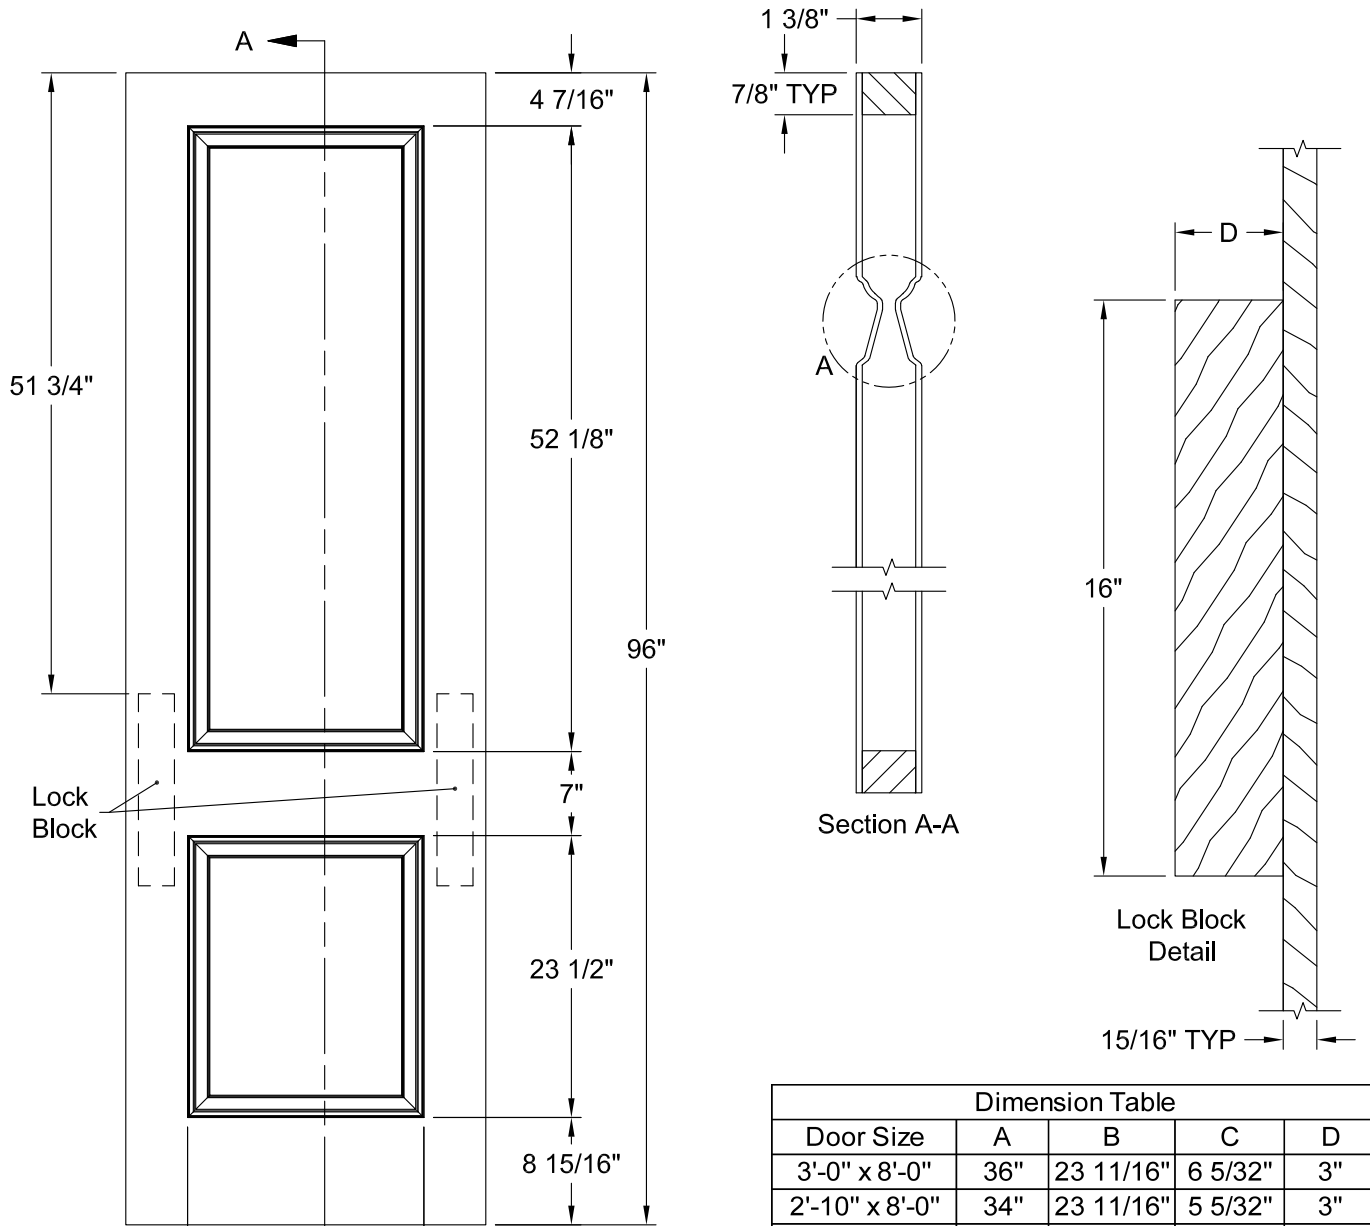

CAMBRIDGE SMOOTH 8'-0"