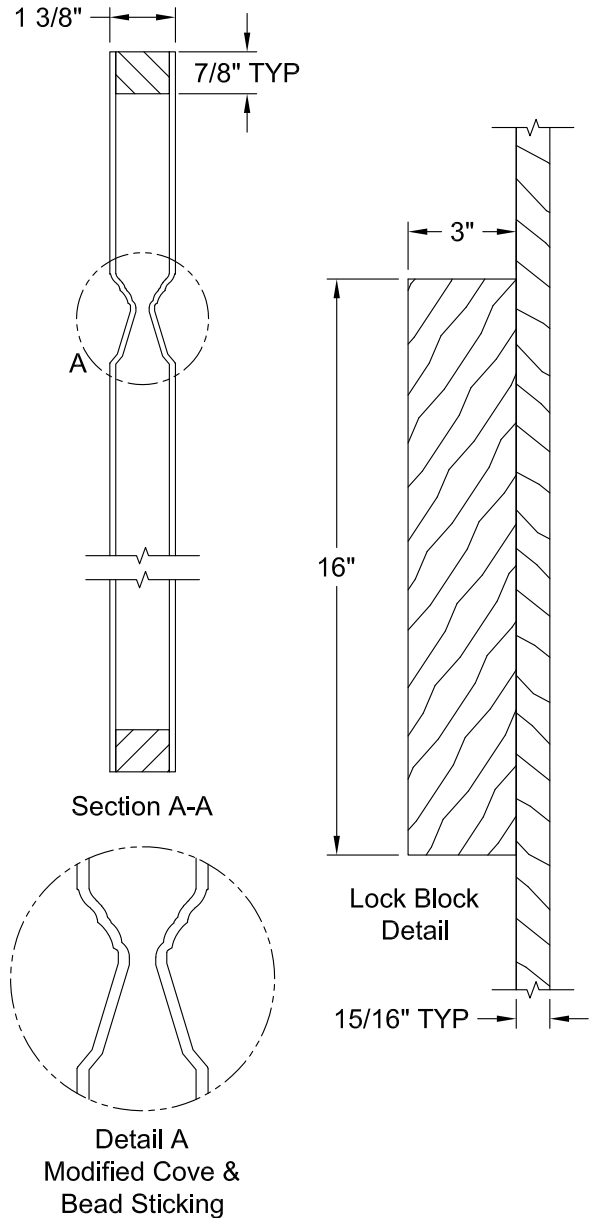

ROCKPORT SMOOTH 8'-0"

Dimension Table			
Door Size	A	B	C
3'-0" x 8'-0"	36"	25 3/4"	5 1/8"
2'-10" x 8'-0"	34"	22 1/2"	5 3/4"
2'-8" x 8'-0"	32"	22 1/2"	4 3/4"
2'-6" x 8'-0"	30"	20 1/2"	4 3/4"
2'-4" x 8'-0"	28"	18 1/2"	4 3/4"
2'-2" x 8'-0"	26"	14 1/2"	5 3/4"
2'-0" x 8'-0"	24"	14 1/2"	4 3/4"
1'-8" x 8'-0"	20"	8 1/2"	5 3/4"
1'-6" x 8'-0"	18"	8 1/2"	4 3/4"