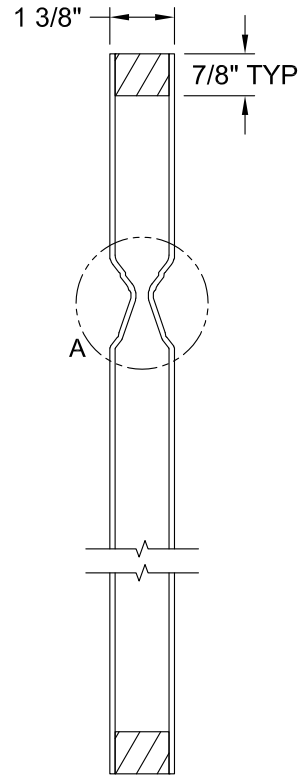

Section A-A

Detail A
INP Profile

Dimension Table			
Door Size	A	B	C
3'-0" x 6'-8"	36"	12"	4 1/8"
2'-10" x 6'-8"	34"	10"	5 1/8"
2'-8" x 6'-8"	32"	10"	4 1/8"
2'-6" x 6'-8"	30"	9"	4 1/8"
2'-4" x 6'-8"	28"	8"	4 1/8"
2'-2" x 6'-8"	26"	6"	5 1/8"
2'-0" x 6'-8"	24"	6"	4 1/8"
1'-10" x 6'-8"	22"	6"	3 1/8"

COVENTRY SMOOTH 6'-8"

Dimension Table			
Door Size	A	B	C
1'-8" x 6'-8"	20"	12"	4"
1'-6" x 6'-8"	18"	12"	3"
1'-4" x 6'-8"	16"	7"	4 1/2"
1'-3" x 6'-8"	15"	7"	4"
1'-2" x 6'-8"	14"	7"	3 1/2"
1'-0" x 6'-8"	12"	7"	2 1/2"

COVENTRY BIFOLD SMOOTH 6'-8"

Dimension Table				
Door Size	A	B	C	D
3'-0" x 6'-8"	36"	12"	4 1/8"	17 7/8"
2'-10" x 6'-8"	34"	10"	5 1/8"	16 7/8"
2'-8" x 6'-8"	32"	10"	4 1/8"	15 7/8"
2'-6" x 6'-8"	30"	9"	4 1/8"	14 7/8"
2'-4" x 6'-8"	28"	8"	4 1/8"	13 7/8"
2'-2" x 6'-8"	26"	6"	5 1/8"	12 7/8"
2'-0" x 6'-8"	24"	6"	4 1/8"	11 7/8"
1'-10" x 6'-8"	22"	6"	3 1/8"	10 7/8"

COVENTRY SMOOTH 7'-0"

Section A-A

Lock Block Detail

Detail A
INP Profile

Dimension Table			
Door Size	A	B	C
3'-0" x 7'-0"	36"	12"	4 1/8"
2'-10" x 7'-0"	34"	10"	5 1/8"
2'-8" x 7'-0"	32"	10"	4 1/8"
2'-6" x 7'-0"	30"	9"	4 1/8"
2'-4" x 7'-0"	28"	8"	4 1/8"
2'-2" x 7'-0"	26"	6"	5 1/8"
2'-0" x 7'-0"	24"	6"	4 1/8"
1'-10" x 7'-0"	22"	6"	3 1/8"