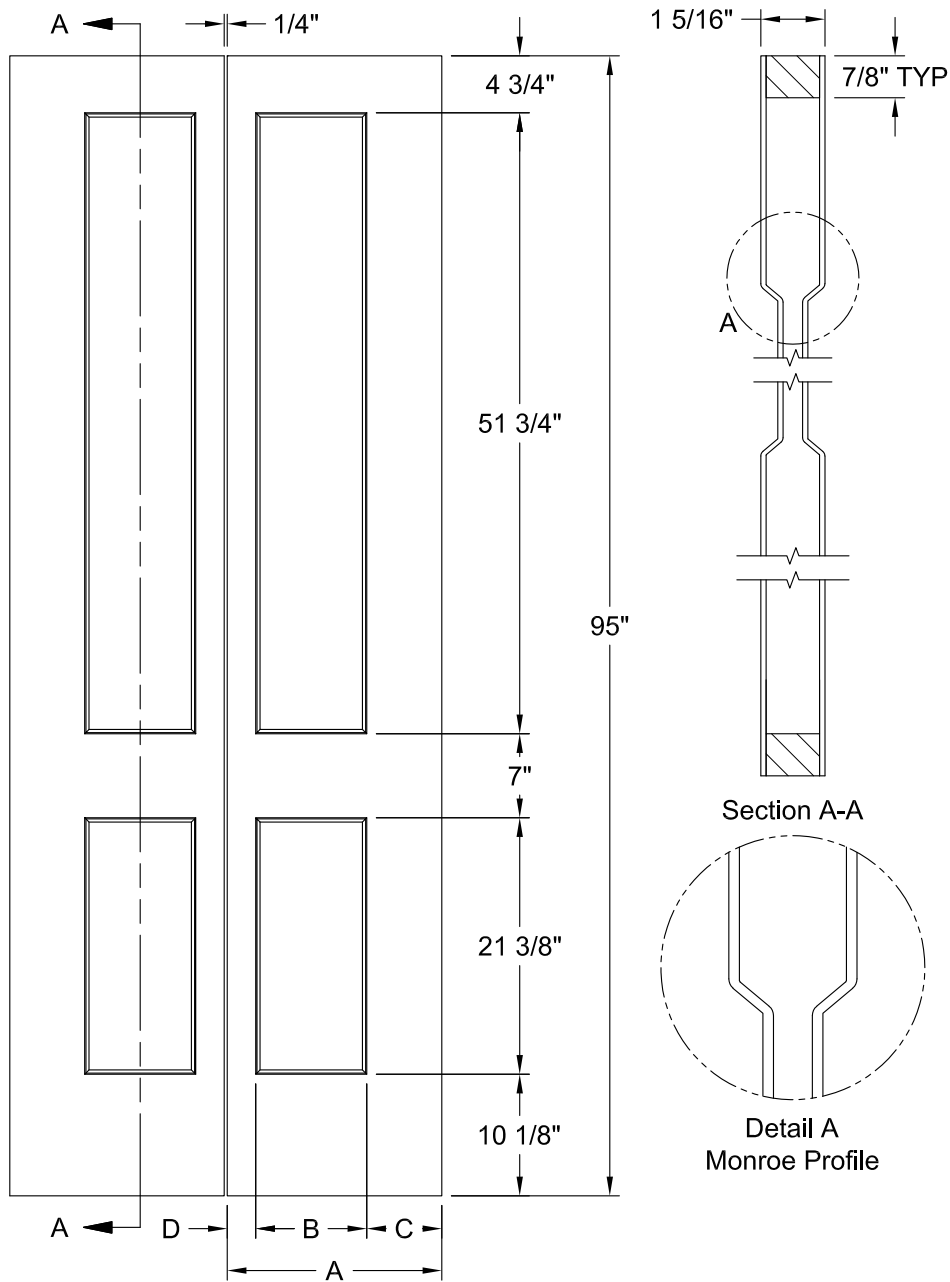

MONROE BIFOLD SMOOTH 8'-0"

Dimension Table				
Door Size	A	B	C	D
3'-0" x 8'-0"	17 7/8"	9 1/4"	6 1/4"	2 3/8"
2'-10" x 8'-0"	16 7/8"	9 1/4"	5 1/4"	2 3/8"
2'-8" x 8'-0"	15 7/8"	9 1/4"	4 1/4"	2 3/8"