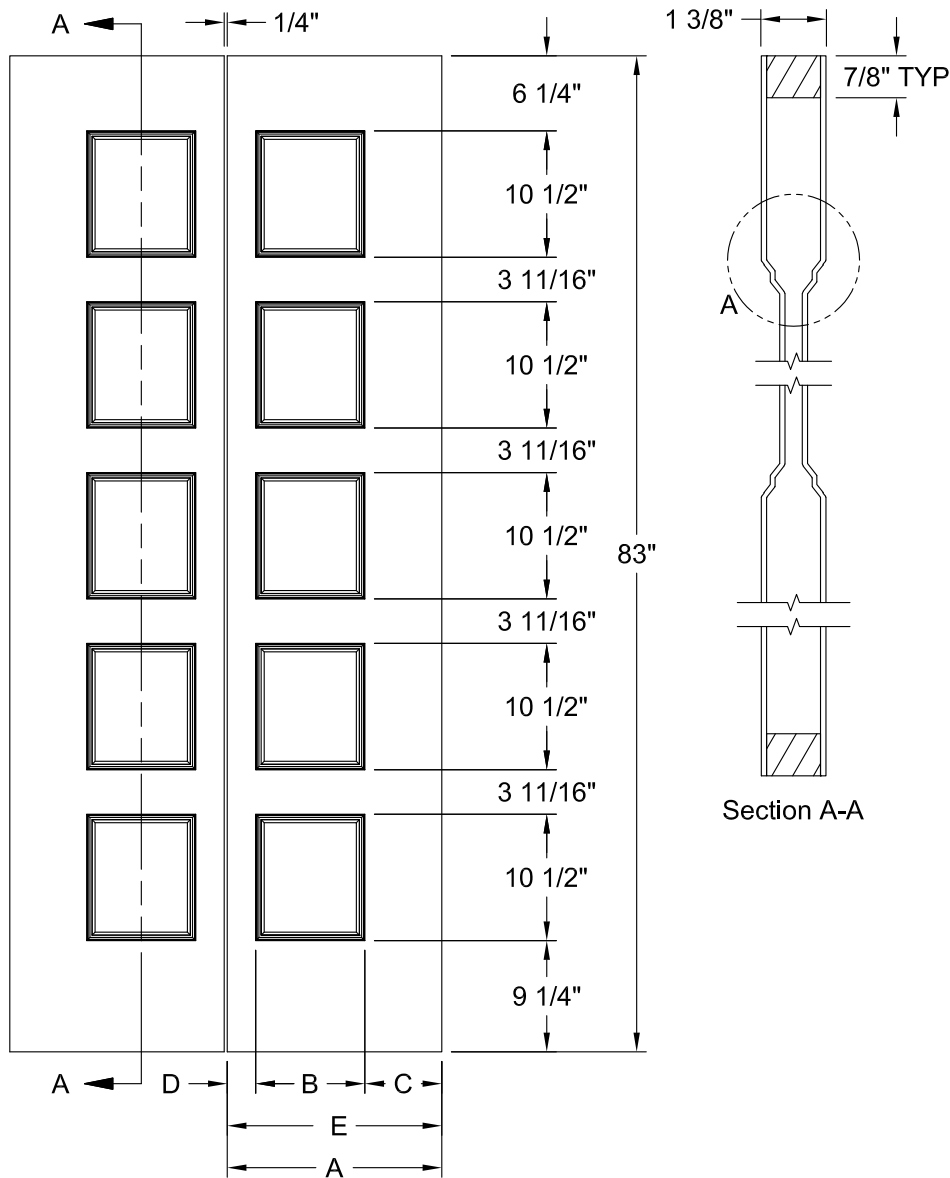

CONMORE BIFOLD SMOOTH 6'-8"

Detail A
Flat Panel
Profile

Dimension Table					
Door Size	A	B	C	D	E
3'-0" x 6'-8"	36"	9 1/16"	6 7/16"	2 3/8"	17 7/8"
2'-10" x 6'-8"	34"	9 1/16"	5 7/16"	2 3/8"	16 7/8"
2'-8" x 6'-8"	32"	9 1/16"	4 7/16"	2 3/8"	15 7/8"
2'-6" x 6'-8"	30"	9 1/16"	3 7/16"	2 3/8"	14 7/8"
2'-4" x 6'-8"	28"	9 1/16"	2 7/16"	2 3/8"	13 7/8"
2'-0" x 6'-8"	24"	6 3/4"	3 3/8"	1 3/4"	11 7/8"
1'-10" x 6'-8"	22"	6 3/4"	2 3/8"	1 3/4"	10 7/8"

CONMORE SMOOTH 7'-0"

Detail A
Flat Panel
Profile

Dimension Table				
Door Size	A	B	C	D
3'-0" x 7'-0"	36"	25 5/8"	5 3/16"	3"
2'-10" x 7'-0"	34"	23 5/8"	5 3/16"	3"
2'-8" x 7'-0"	32"	23 5/8"	4 3/16"	3"
2'-6" x 7'-0"	30"	21 5/8"	4 3/16"	3"
2'-4" x 7'-0"	28"	19 5/8"	4 3/16"	3"
2'-2" x 7'-0"	26"	15 5/8"	5 3/16"	3"
2'-0" x 7'-0"	24"	15 5/8"	4 3/16"	3"
1'-10" x 7'-0"	22"	15 5/8"	3 3/16"	2 1/8"
1'-8" x 7'-0"	20"	9 5/8"	5 3/16"	3"
1'-6" x 7'-0"	18"	9 5/8"	4 3/16"	3"

CONMORE BIFOLD SMOOTH 7'-0"

Detail A
Flat Panel
Profile

Dimension Table					
Door Size	A	B	C	D	E
3'-0" x 7'-0"	18"	9 1/16"	6 7/16"	2 3/8"	17 7/8"
2'-10" x 7'-0"	17"	9 1/16"	5 7/16"	2 3/8"	16 7/8"
2'-8" x 7'-0"	16"	9 1/16"	4 7/16"	2 3/8"	15 7/8"
2'-6" x 7'-0"	15"	9 1/16"	3 7/16"	2 3/8"	14 7/8"
2'-4" x 7'-0"	14"	9 1/16"	2 7/16"	2 3/8"	13 7/8"
2'-0" x 7'-0"	12"	6 3/4"	3 3/8"	1 3/4"	11 7/8"
1'-10" x 7'-0"	11"	6 3/4"	2 3/8"	1 3/4"	10 7/8"