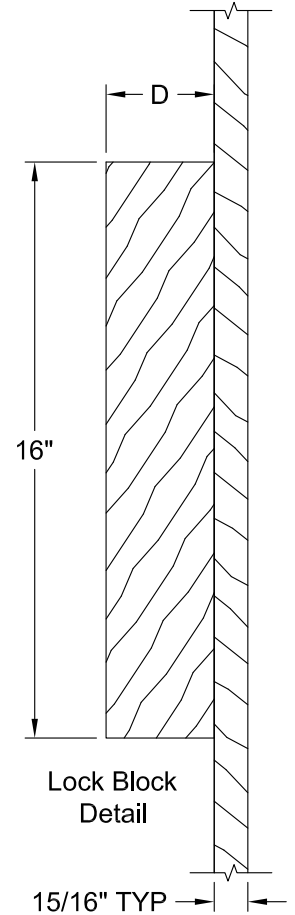

CRAFTSMAN SMOOTH 6'-8"

Dimension Table			
Door Size	A	B	C
3'-0" x 6'-8"	36"	10 1/4"	5 1/2"
2'-10" x 6'-8"	34"	10 1/4"	4 1/2"
2'-8" x 6'-8"	32"	8 1/4"	5 1/2"
2'-6" x 6'-8"	30"	8 1/4"	4 1/2"
2'-4" x 6'-8"	28"	6 1/4"	5 1/2"
2'-2" x 6'-8"	26"	6 1/4"	4 1/2"
2'-0" x 6'-8"	24"	5 1/4"	4 1/2"