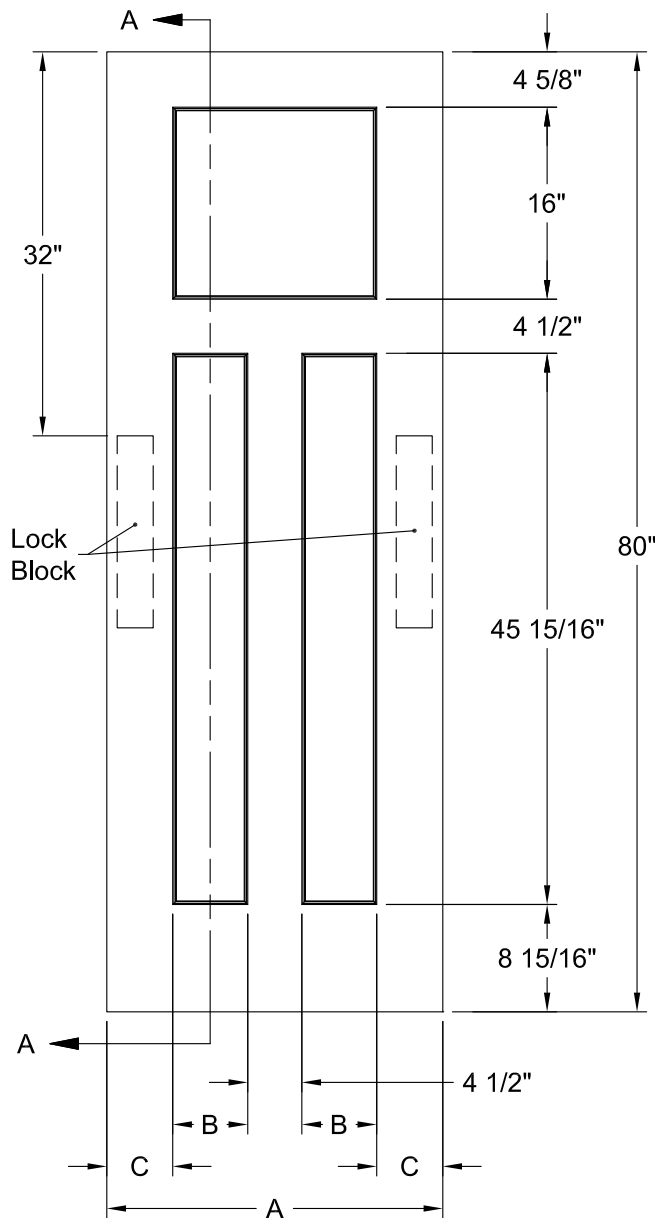

CRAFTSMAN SMOOTH 6'-8"

Dimension Table			
Door Size	A	B	C
3'-0" x 6'-8"	36"	10 1/4"	5 1/2"
2'-10" x 6'-8"	34"	10 1/4"	4 1/2"
2'-8" x 6'-8"	32"	8 1/4"	5 1/2"
2'-6" x 6'-8"	30"	8 1/4"	4 1/2"
2'-4" x 6'-8"	28"	6 1/4"	5 1/2"
2'-2" x 6'-8"	26"	6 1/4"	4 1/2"
2'-0" x 6'-8"	24"	5 1/4"	4 1/2"