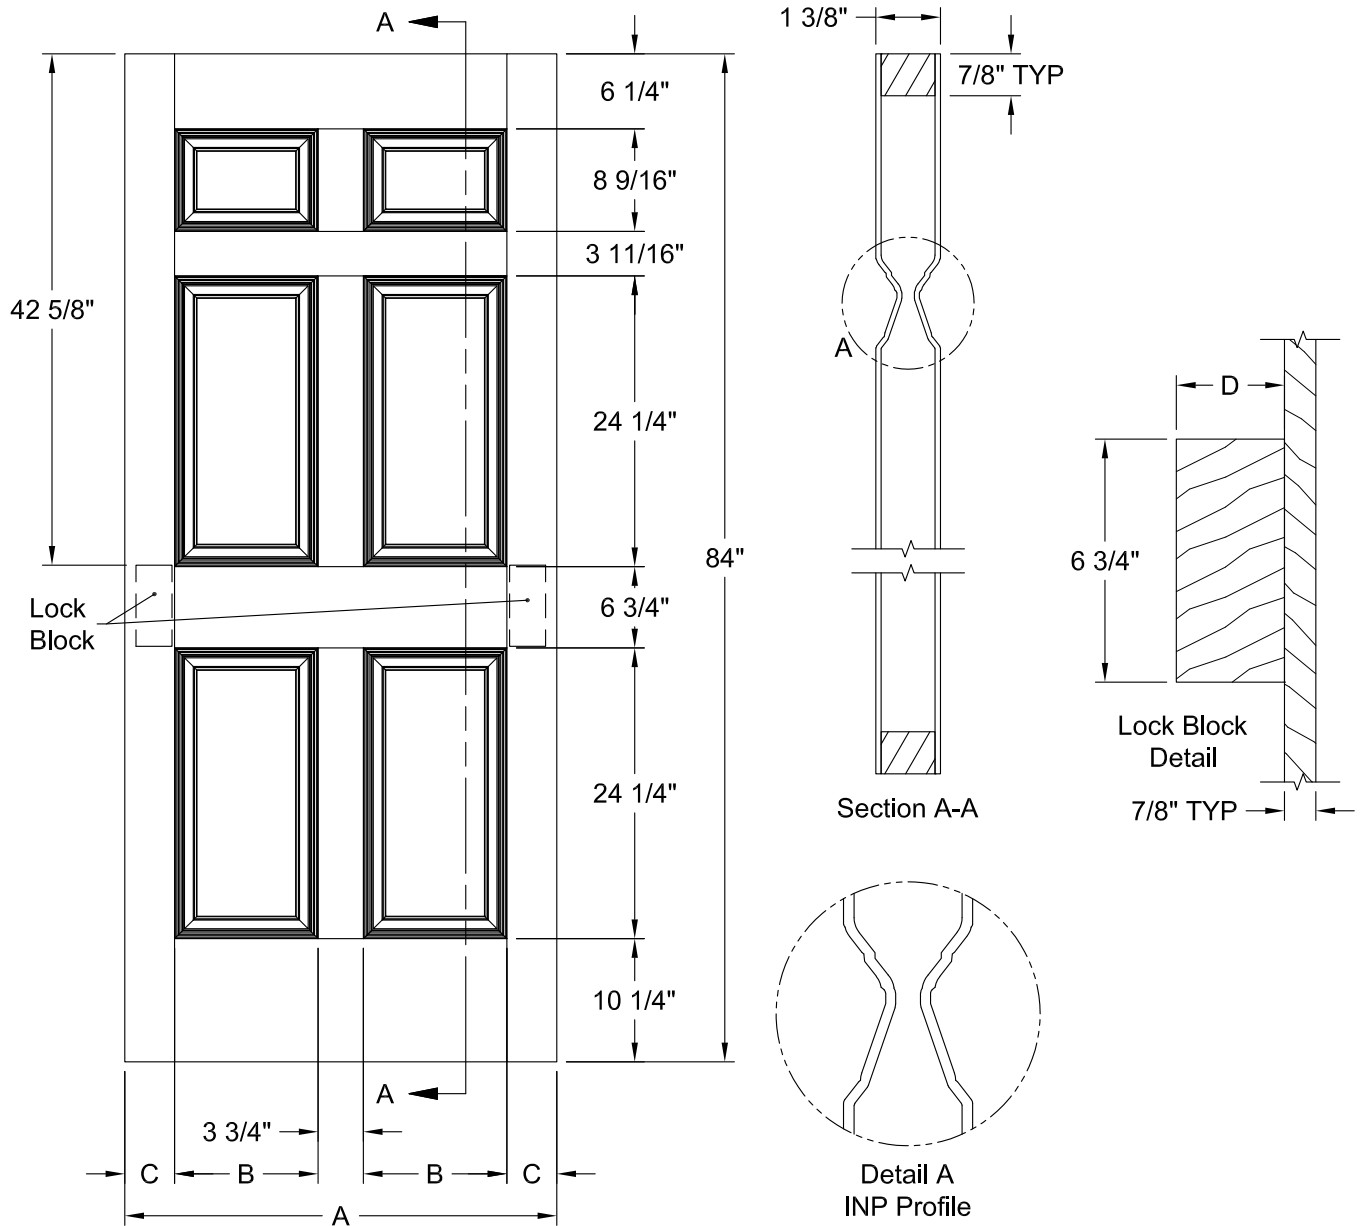

COLONIST PINE GRAIN 7'-0"

Dimension Table				
Door Size	A	B	C	D
3'-0" x 7'-0"	36"	12"	4 1/8"	3"
2'-10" x 7'-0"	34"	10"	5 1/8"	3"
2'-8" x 7'-0"	32"	10"	4 1/8"	3"
2'-6" x 7'-0"	30"	9"	4 1/8"	3"
2'-4" x 7'-0"	28"	8"	4 1/8"	3"
2'-2" x 7'-0"	26"	6"	5 1/8"	3"
2'-0" x 7'-0"	24"	6"	4 1/8"	3"
1'-10" x 7'-0"	22"	6"	3 1/8"	2 1/8"