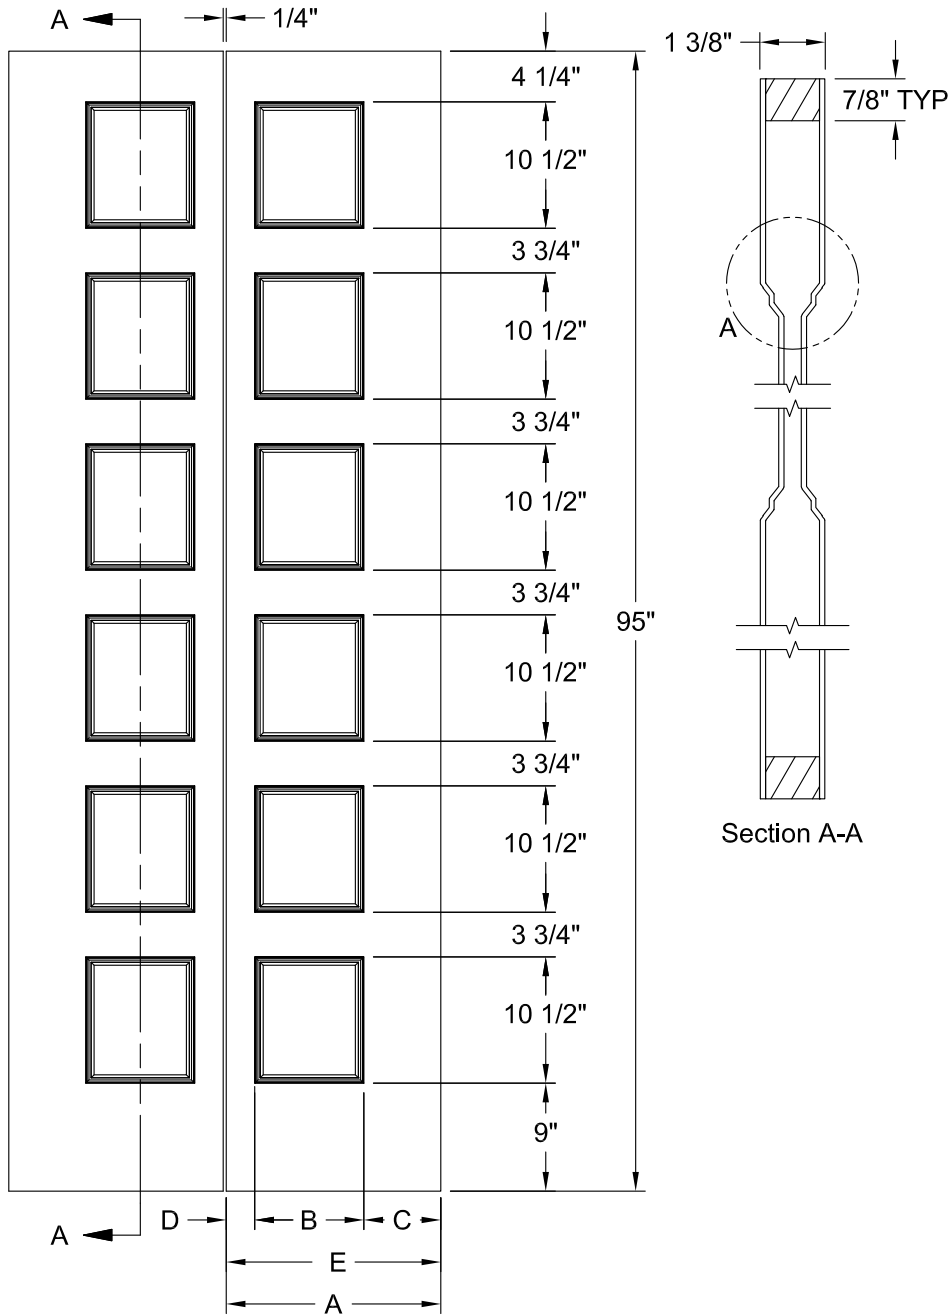

CONMORE BIFOLD SMOOTH 8'-0"

Dimension Table					
Door Size	A	B	C	D	E
3'-0" x 8'-0"	18"	9 1/16"	6 7/16"	2 3/8"	17 7/8"
2'-10" x 8'-0"	17"	9 1/16"	5 7/16"	2 3/8"	16 7/8"
2'-8" x 8'-0"	16"	9 1/16"	4 7/16"	2 3/8"	15 7/8"
2'-6" x 8'-0"	15"	9 1/16"	3 7/16"	2 3/8"	14 7/8"
2'-4" x 8'-0"	14"	9 1/16"	2 7/16"	2 3/8"	13 7/8"
2'-0" x 8'-0"	12"	6 3/4"	3 3/8"	1 3/4"	11 7/8"
1'-10" x 8'-0"	11"	6 3/4"	2 3/8"	1 3/4"	10 7/8"