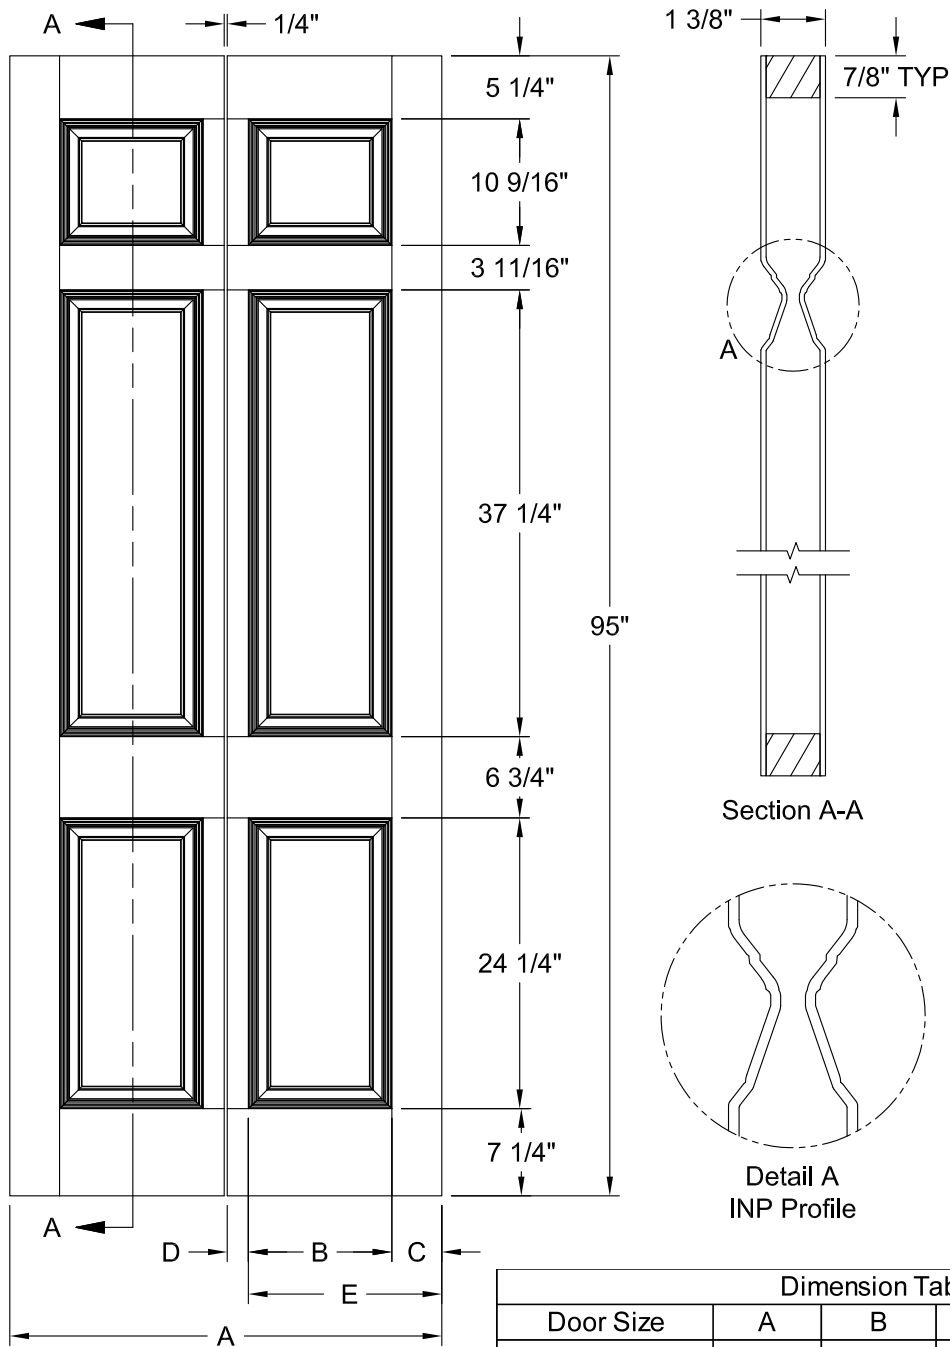

COLONIST BIFOLD PINE GRAIN 8'-0"

Dimension Table					
Door Size	A	B	C	D	E
3'-0" x 8'-0"	36"	10"	5 3/4"	2 3/8"	17 7/8"
2'-10" x 8'-0"	34"	10"	4 3/4"	2 3/8"	16 7/8"
2'-8" x 8'-0"	32"	10"	3 3/4"	2 3/8"	15 7/8"
2'-6" x 8'-0"	30"	10"	2 3/4"	2 3/8"	14 7/8"
2'-4" x 8'-0"	28"	10"	1 3/4"	1 3/8"	13 7/8"
2'-2" x 8'-0"	26"	6"	5 1/8"	1 3/4"	12 7/8"
2'-0" x 8'-0"	24"	6"	4 1/8"	1 3/4"	11 7/8"
1'-10" x 8'-0"	22"	6"	3 1/8"	1 3/4"	10 7/8"