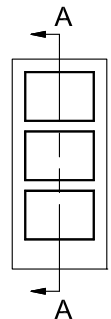

Hollow Core -
MDF Frame

*Hollow Core Construction May Vary By Production Facility

Panel Thickness Options

Section A-A -
1 3/8" Panel

Section A-A -
1 3/4" Panel

Note: Drawings not to scale - For reference only

Note: All Jeld-Wen Wood Composite Molded Interior Doors available in 1 3/8" and 1 3/4" panel thickness options

BIRKDALE 3 PANEL SMOOTH 6'-8"

DIMENSION TABLE			
Door Size	A	B	C
3'-0" x 6'-8"	36"	26 1/2"	4 3/4"
2'-10" x 6'-8"	34"	22 1/2"	5 3/4"
2'-8" x 6'-8"	32"	22 1/2"	4 3/4"
2'-6" x 6'-8"	30"	20 1/2"	4 3/4"
2'-4" x 6'-8"	28"	18 1/2"	4 3/4"
2'-2" x 6'-8"	26"	15 1/2"	5 1/4"
2'-0" x 6'-8"	24"	15 1/2"	4 1/4"
1'-10" x 6'-8"	22"	11 1/2"	5 1/4"
1'-8" x 6'-8"	20"	11 1/2"	4 1/4"