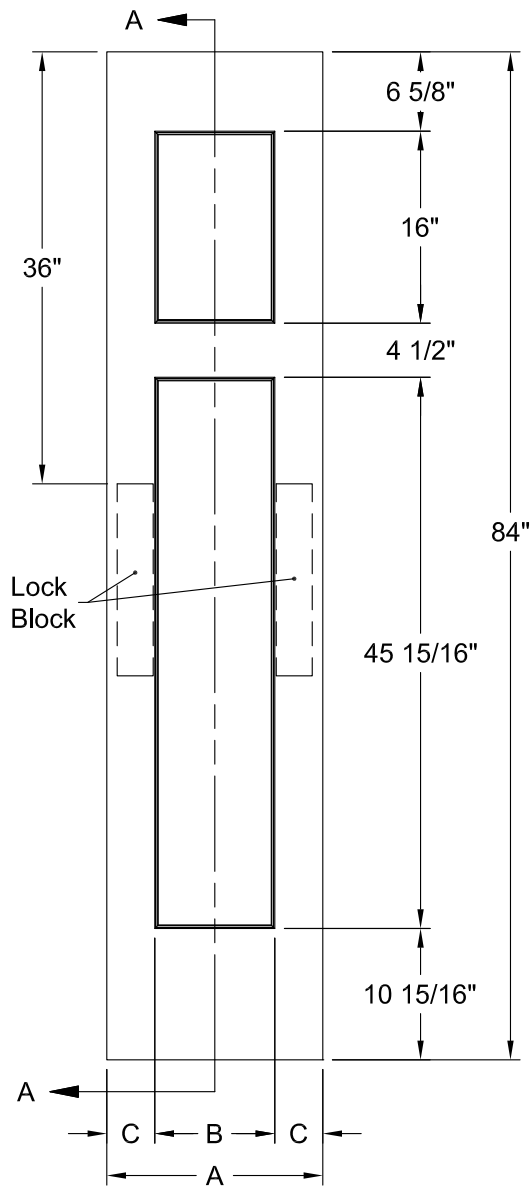

CRAFTSMAN SMOOTH 7'-0"

Section A-A