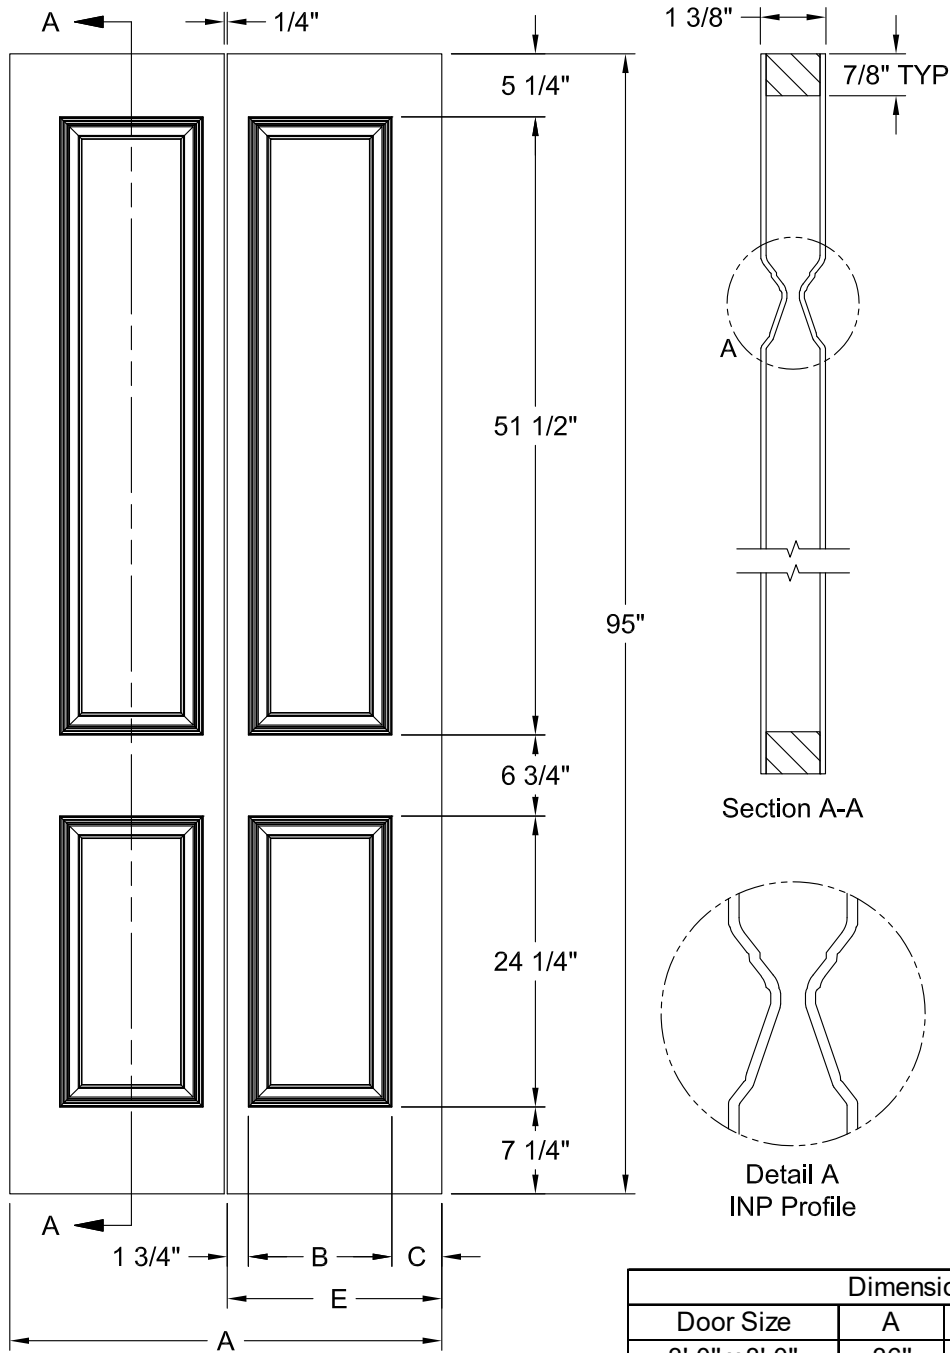

CARRARA BIFOLD SMOOTH 8'-0"

Dimension Table				
Door Size	A	B	C	D
3'-0" x 8'-0"	36"	12"	4 1/8"	17 7/8"
2'-10" x 8'-0"	34"	10"	5 1/8"	16 7/8"
2'-8" x 8'-0"	32"	10"	4 1/8"	15 7/8"
2'-6" x 8'-0"	30"	9"	4 1/8"	14 7/8"
2'-4" x 8'-0"	28"	8"	4 1/8"	13 7/8"
2'-2" x 8'-0"	26"	6"	5 1/8"	12 7/8"
2'-0" x 8'-0"	24"	6"	4 1/8"	11 7/8"
1'-10" x 8'-0"	22"	6"	3 1/8"	10 7/8"