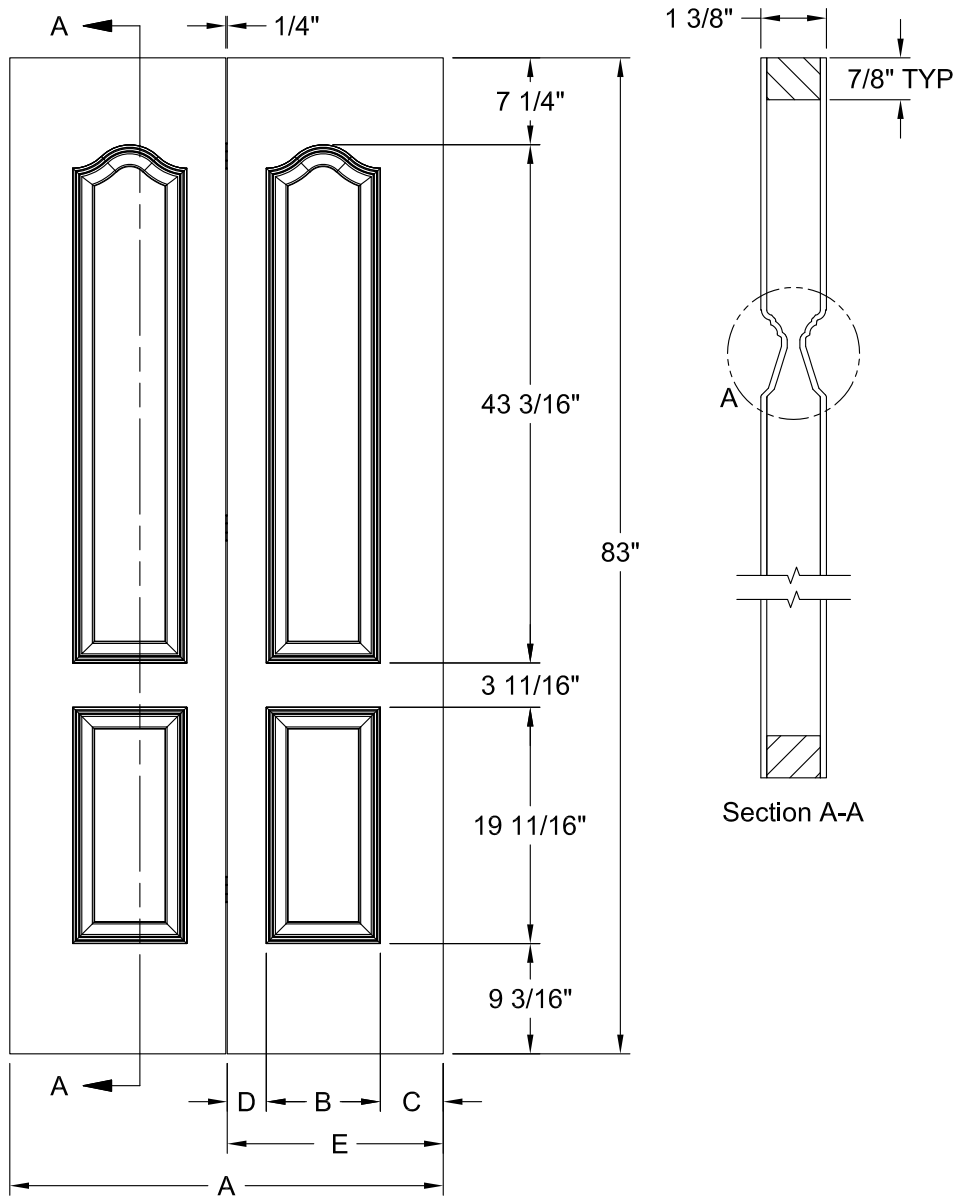

PRINCETON BIFOLD SMOOTH 7'-0"

Detail A
Modified Cove &
Bead Sticking

Dimension Table					
Door Size	A	B	C	D	E
3'-0" x 7'-0"	36"	9 1/2"	5 1/4"	3 1/4"	17 7/8"
2'-8" x 7'-0"	32"	8 1/2"	5 1/4"	2 1/4"	15 7/8"
2'-6" x 7'-0"	30"	8 1/2"	4 1/4"	2 1/4"	17 7/8"
2'-4" x 7'-0"	28"	6 5/8"	4 1/2"	2 7/8"	13 7/8"
2'-0" x 7'-0"	24"	6 5/8"	3 1/2"	1 7/8"	11 7/8"