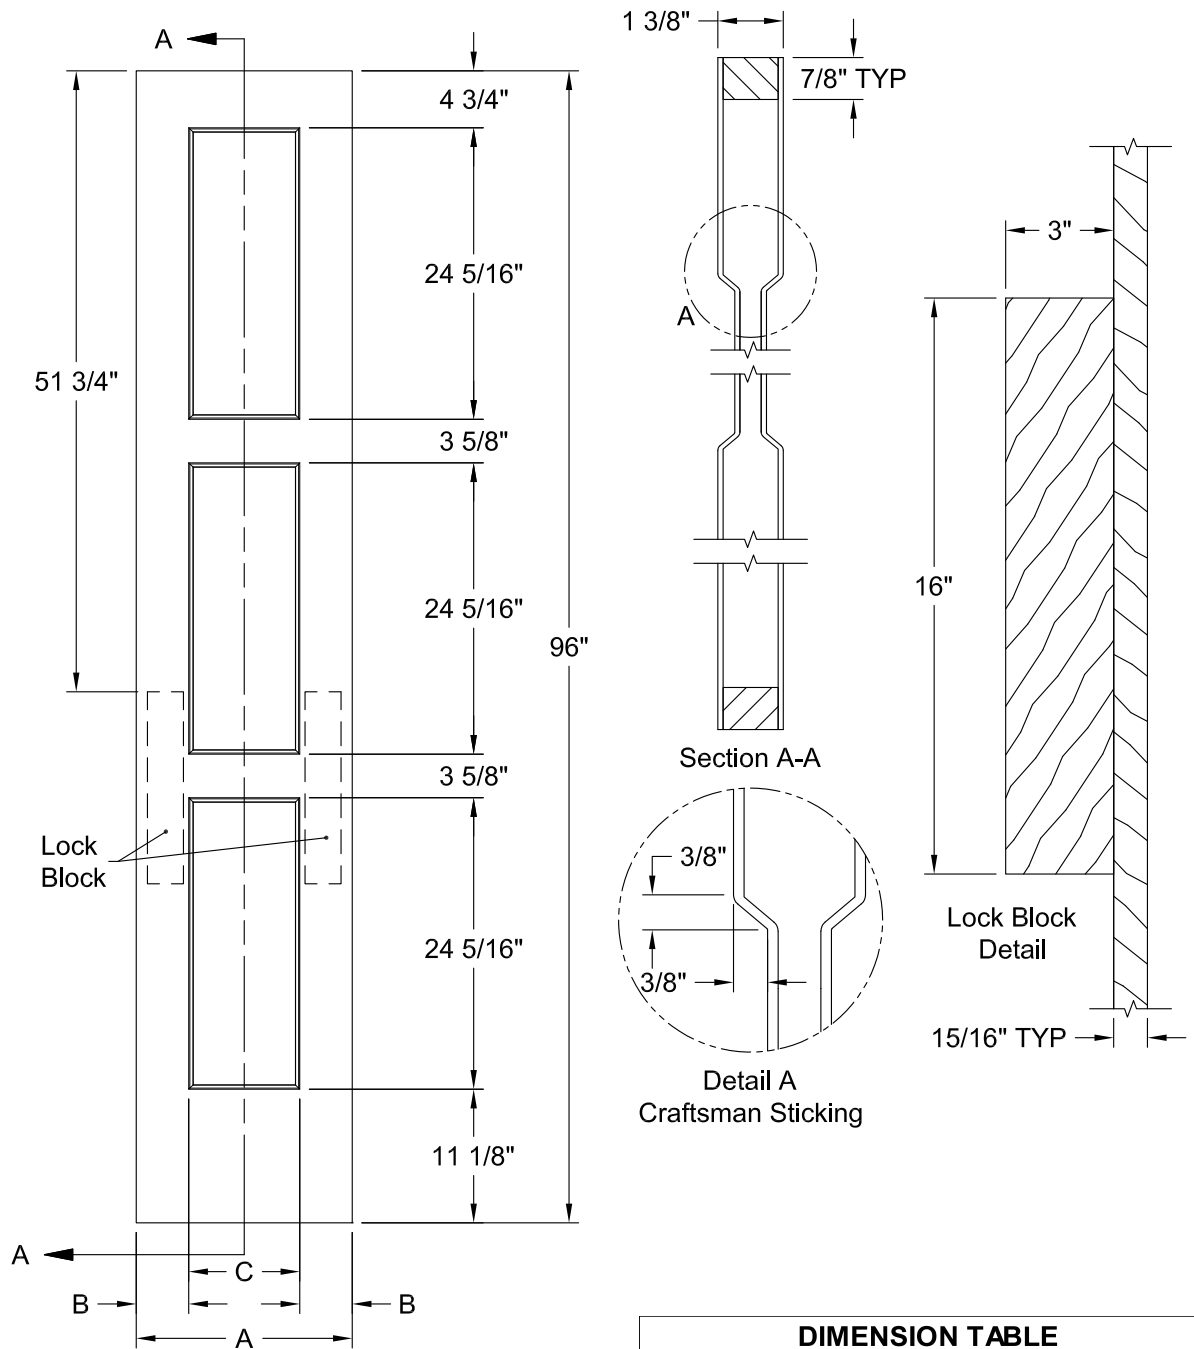

BIRKDALE 3 PANEL SMOOTH 8'-0"

DIMENSION TABLE			
Door Size	A	B	C
1'-6" x 8'-0"	18"	4 3/8"	9 1/4"
1'-4" x 8'-0"	16"	3 3/8"	9 1/4"
1'-3" x 8'-0"	15"	3 3/4"	7 1/2"
1'-2" x 8'-0"	14"	3 1/4"	7 1/2"
1'-0" x 8'-0"	12"	3"	6"