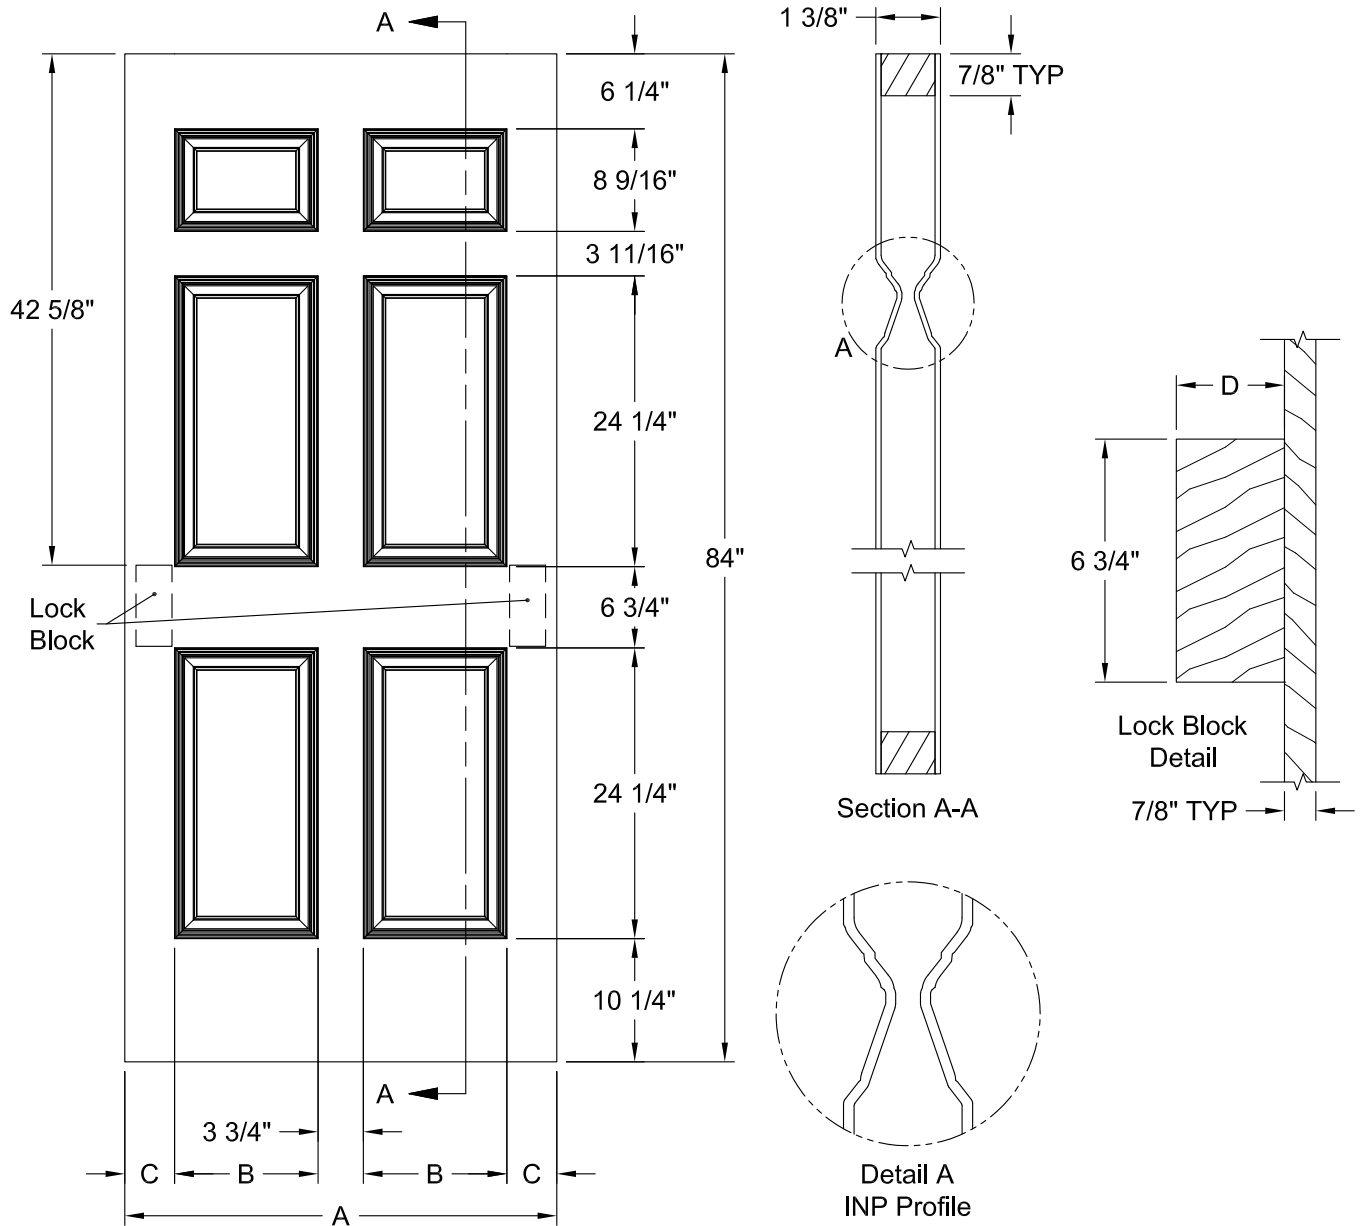

COLONIST SMOOTH 7'-0"

Dimension Table				
Door Size	A	B	C	D
3'-0" x 7'-0"	36"	12"	4 1/8"	3"
2'-10" x 7'-0"	34"	10"	5 1/8"	3"
2'-8" x 7'-0"	32"	10"	4 1/8"	3"
2'-6" x 7'-0"	30"	9"	4 1/8"	3"
2'-4" x 7'-0"	28"	8"	4 1/8"	3"
2'-2" x 7'-0"	26"	6"	5 1/8"	3"
2'-0" x 7'-0"	24"	6"	4 1/8"	3"
1'-10" x 7'-0"	22"	6"	3 1/8"	2 1/8"