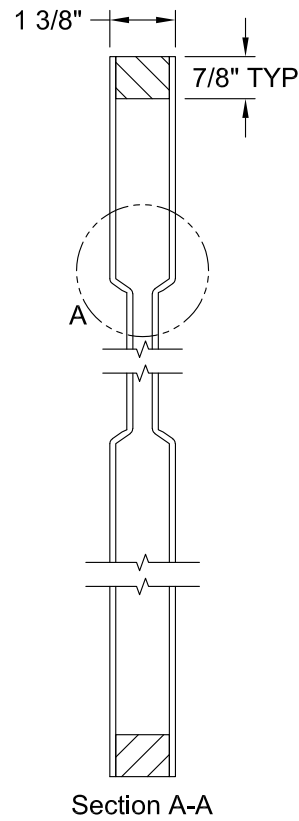

COVENTRY SMOOTH 8'-0"

Dimension Table				
Door Size	A	B	C	D
3'-0" x 8'-0"	36"	12"	4 1/8"	3"
2'-10" x 8'-0"	34"	10"	5 1/8"	3"
2'-8" x 8'-0"	32"	10"	4 1/8"	3"
2'-6" x 8'-0"	30"	9"	4 1/8"	3"
2'-4" x 8'-0"	28"	8"	4 1/8"	3"
2'-2" x 8'-0"	26"	6"	5 1/8"	3"
2'-0" x 8'-0"	24"	6"	4 1/8"	3"
1'-10" x 8'-0"	22"	6"	3 1/8"	2 1/8"

COVENTRY SMOOTH 8'-0"

Section A-A

Lock Block Detail

Detail A
INP Profile

Dimension Table				
Door Size	A	B	C	D
1'-8" x 8'-0"	20"	12"	4"	3"
1'-6" x 8'-0"	18"	12"	3"	1 5/8"
1'-4" x 8'-0"	16"	7"	4 1/2"	3"
1'-3" x 6'-8"	15"	7"	4"	3"
1'-2" x 6'-8"	14"	7"	3 1/2"	2 1/8"
1'-0" x 6'-8"	12"	7"	2 1/2"	1 3/8"

COVENTRY BIFOLD SMOOTH 8'-0"

Dimension Table				
Door Size	A	B	C	D
3'-0" x 8'-0"	36"	12"	4 1/8"	17 7/8"
2'-10" x 8'-0"	34"	10"	5 1/8"	16 7/8"
2'-8" x 8'-0"	32"	10"	4 1/8"	15 7/8"
2'-6" x 8'-0"	30"	9"	4 1/8"	14 7/8"
2'-4" x 8'-0"	28"	8"	4 1/8"	13 7/8"
2'-2" x 8'-0"	26"	6"	5 1/8"	12 7/8"
2'-0" x 8'-0"	24"	6"	4 1/8"	11 7/8"
1'-10" x 8'-0"	22"	6"	3 1/8"	10 7/8"

CRAFTSMAN SMOOTH 6'-8"

Dimension Table			
Door Size	A	B	C
3'-0" x 6'-8"	36"	10 1/4"	5 1/2"
2'-10" x 6'-8"	34"	10 1/4"	4 1/2"
2'-8" x 6'-8"	32"	8 1/4"	5 1/2"
2'-6" x 6'-8"	30"	8 1/4"	4 1/2"
2'-4" x 6'-8"	28"	6 1/4"	5 1/2"
2'-2" x 6'-8"	26"	6 1/4"	4 1/2"
2'-0" x 6'-8"	24"	5 1/4"	4 1/2"