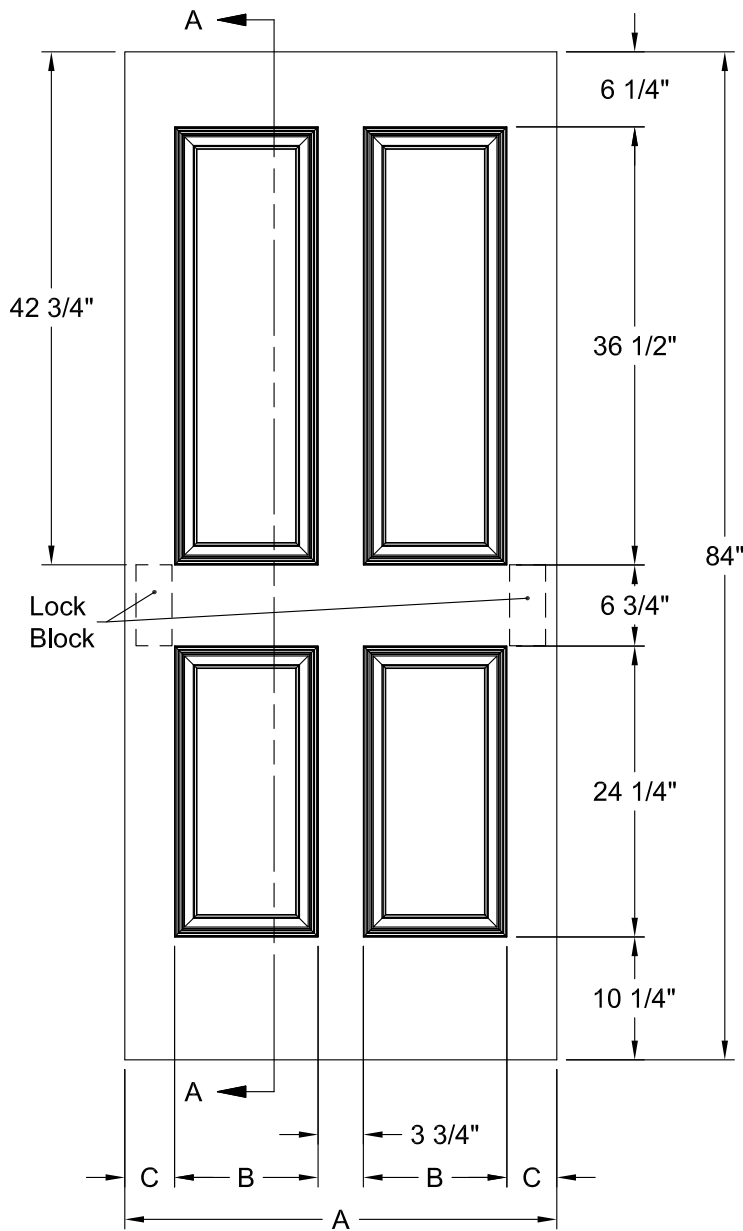

COVENTRY SMOOTH 7'-0"

Section A-A