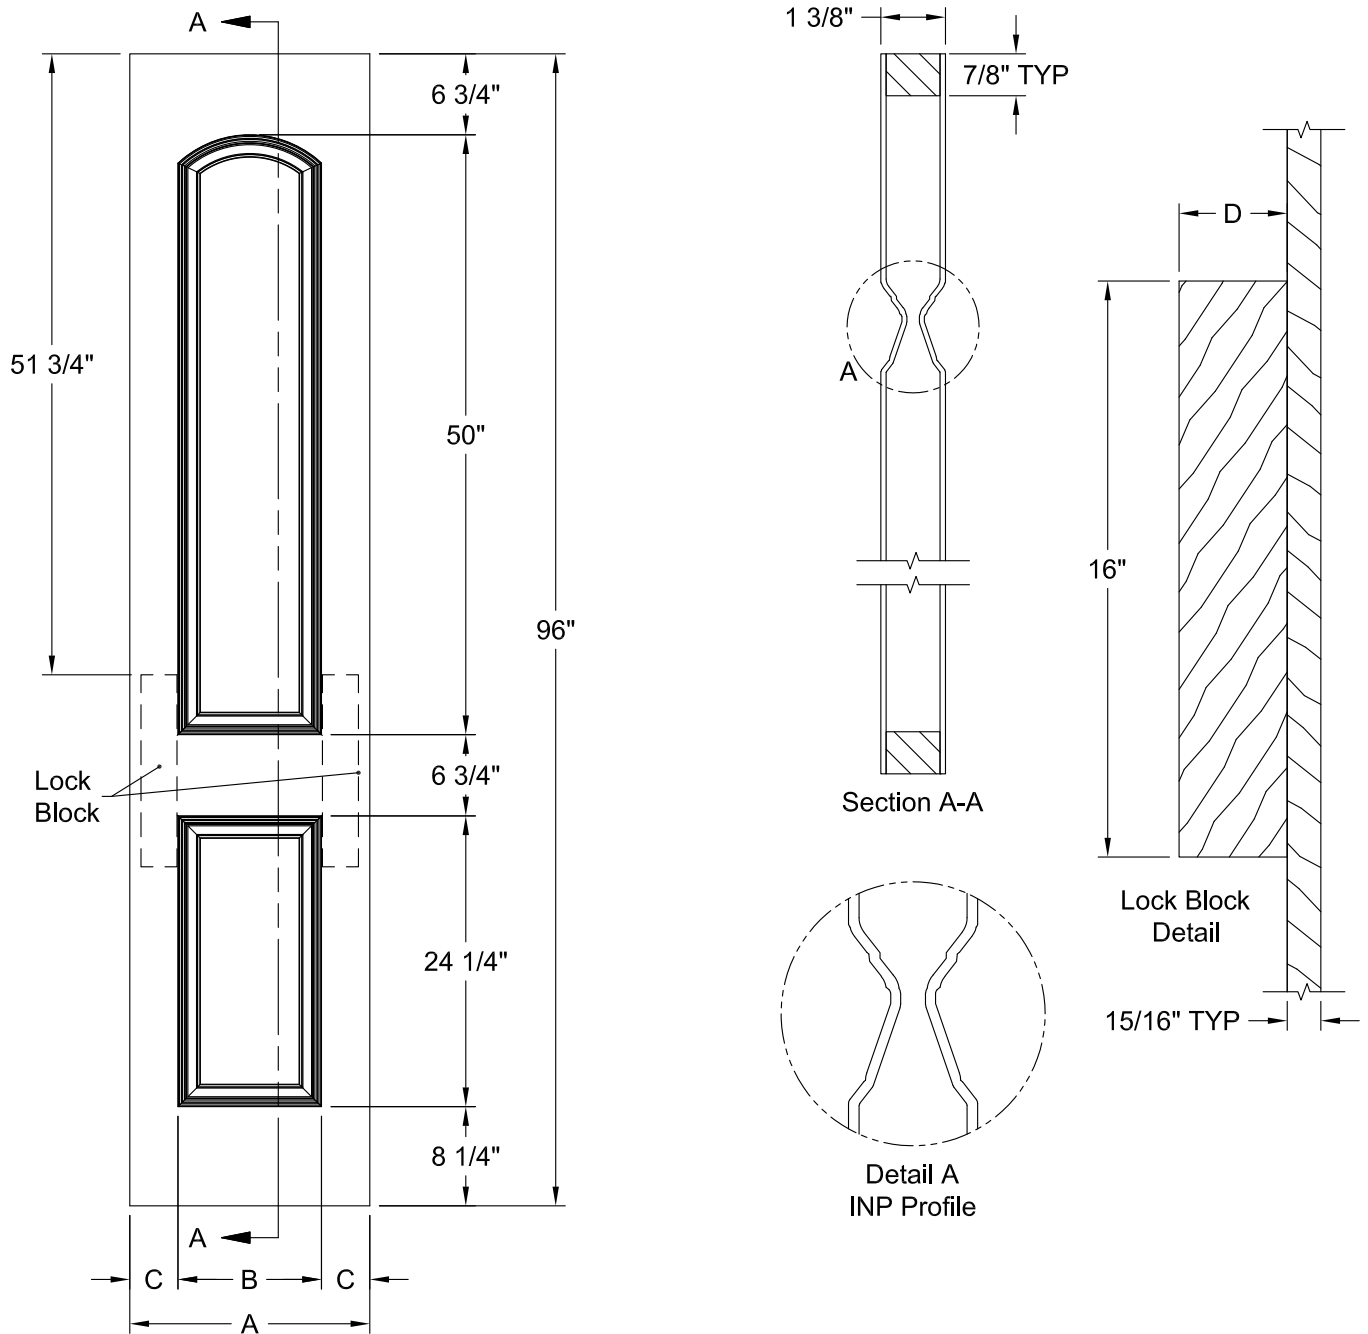

CAIMAN SMOOTH 8'-0"

Dimension Table				
Door Size	A	B	C	D
1'-8" x 8'-0"	20"	12"	4"	3"
1'-6" x 8'-0"	18"	12"	3"	2 1/8"