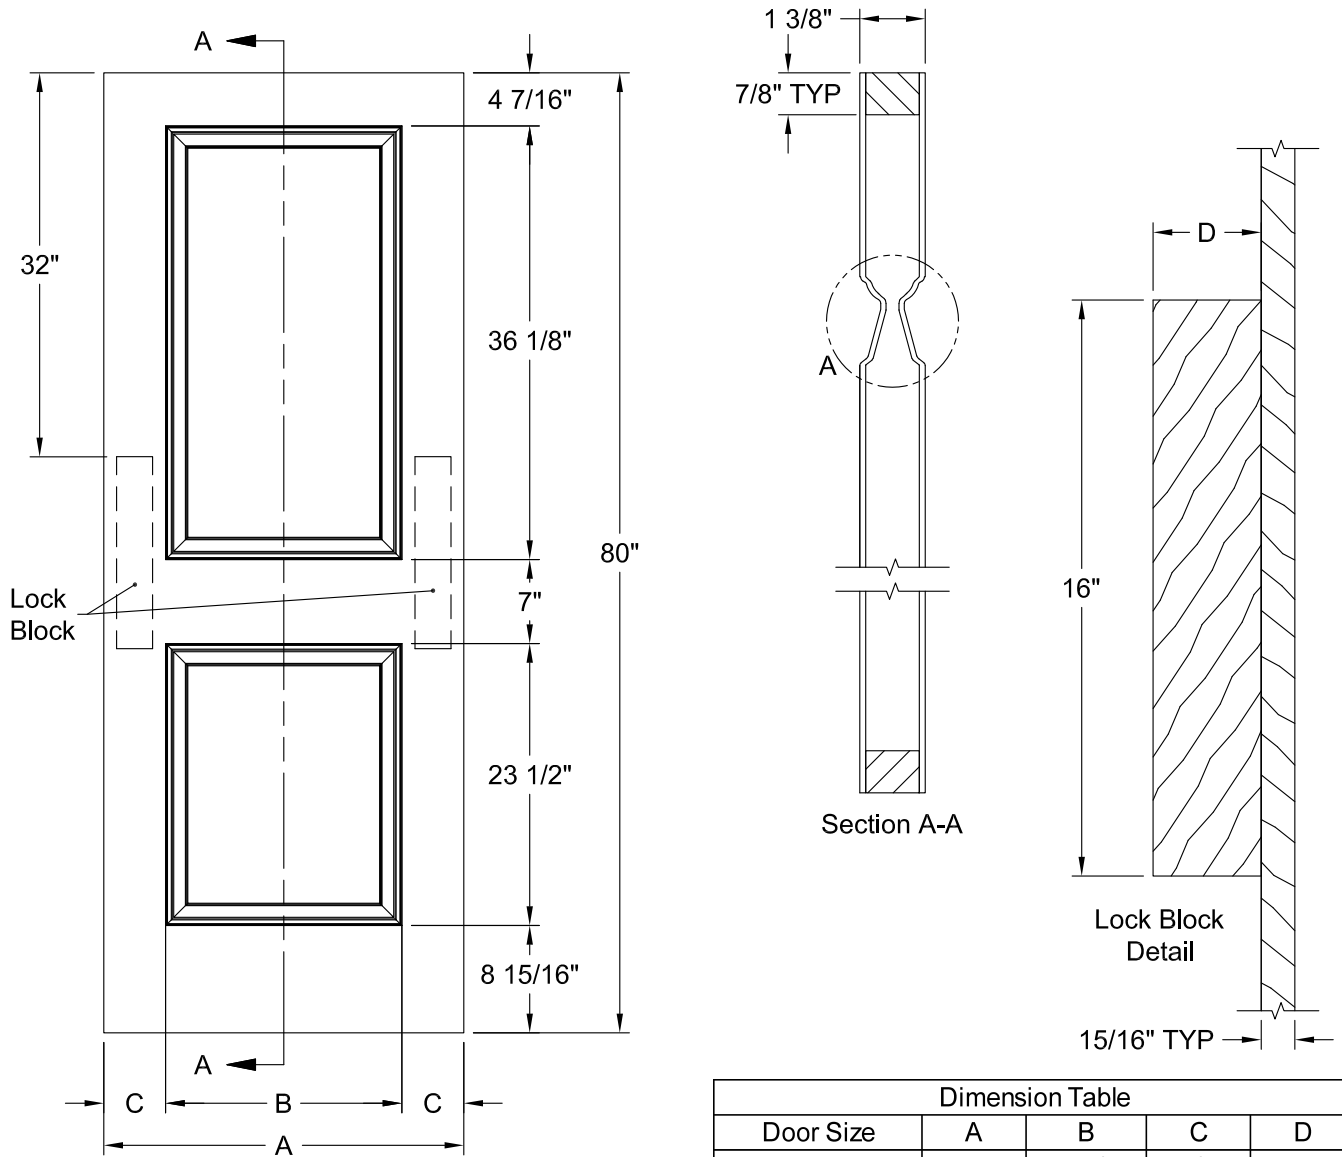

CAIMAN BIFOLD SMOOTH 7'-0"

Dimension Table					
Door Size	A	B	C	D	E
3'-0" x 7'-0"	36"	9 1/16"	6 7/16"	2 3/8"	17 7/8"
2'-10" x 7'-0"	34"	9 1/16"	5 7/16"	2 3/8"	16 7/8"
2'-8" x 7'-0"	32"	9 1/16"	4 7/16"	2 3/8"	15 7/8"
2'-6" x 7'-0"	30"	9 1/16"	3 7/16"	2 3/8"	14 7/8"
2'-4" x 7'-0"	28"	9 1/16"	2 7/16"	2 3/8"	13 7/8"
2'-0" x 7'-0"	24"	6 3/4"	3 5/16"	1 13/16"	11 7/8"
1'-10" x 7'-0"	22"	6 3/4"	2 5/16"	1 13/16"	10 7/8"

CAIMAN SMOOTH 8'-0"

Dimension Table				
Door Size	A	B	C	D
3'-0" x 8'-0"	36"	23 3/4"	6 1/8"	3"
2'-10" x 8'-0"	34"	21 3/4"	6 1/8"	3"
2'-8" x 8'-0"	32"	21 3/4"	5 1/8"	3"
2'-6" x 8'-0"	30"	19 3/4"	5 1/8"	3"
2'-4" x 8'-0"	28"	17 3/4"	5 1/8"	3"
2'-2" x 8'-0"	26"	15 3/4"	5 1/8"	3"
2'-0" x 8'-0"	24"	15 3/4"	4 1/8"	3"
1'-10" x 8'-0"	22"	15 3/4"	3 1/8"	2 1/8"

CAIMAN SMOOTH 8'-0"

Dimension Table				
Door Size	A	B	C	D
1'-8" x 8'-0"	20"	12"	4"	3"
1'-6" x 8'-0"	18"	12"	3"	2 1/8"

CAMBRIDGE SMOOTH 6'-8"

Detail A
Ovolo Sticking

Dimension Table				
Door Size	A	B	C	D
3'-0" x 6'-8"	36"	23 11/16"	6 5/32"	3"
2'-10" x 6'-8"	34"	23 11/16"	6 5/32"	3"
2'-8" x 6'-8"	32"	21 11/16"	5 5/32"	3"
2'-6" x 6'-8"	30"	19 11/16"	5 5/32"	3"
2'-4" x 6'-8"	28"	17 11/16"	5 5/32"	3"
2'-2" x 6'-8"	26"	17 11/16"	4 5/32"	3"
2'-0" x 6'-8"	24"	13 11/16"	5 5/32"	3"
1'-10" x 6'-8"	22"	13 11/16"	4 5/32"	3"
1'-8" x 6'-8"	20"	11 9/16"	4 7/32"	3"
1'-6" x 6'-8"	18"	11 9/16"	3 7/32"	2 1/8"
1'-4" x 6'-8"	16"	9 9/16"	3 7/32"	2 1/8"
1'-3" x 6'-8"	15"	8 9/16"	3 7/32"	2 1/8"
1'-2" x 6'-8"	14"	7 9/16"	3 7/32"	2 1/8"
1'-0" x 6'-8"	12"	5 9/16"	3 7/32"	2 1/8"