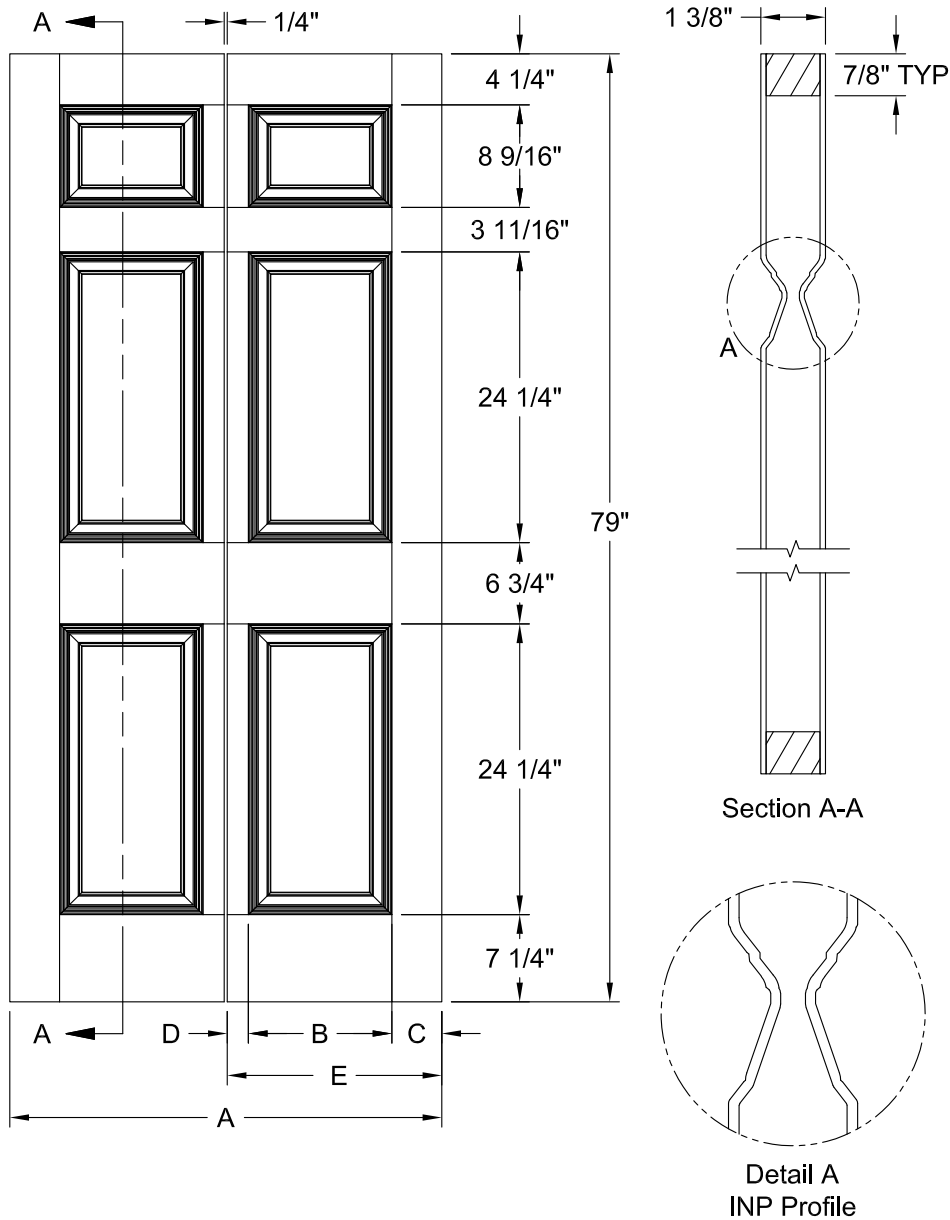

COLONIST BIFOLD PINE GRAIN 6'-8"

Dimension Table					
Door Size	A	B	C	D	E
3'-0" x 6'-8"	36"	12"	4 1/8"	1 3/4"	17 7/8"
2'-10" x 6'-8"	34"	10"	5 1/8"	1 3/4"	16 7/8"
2'-8" x 6'-8"	32"	10"	4 1/8"	1 3/4"	15 7/8"
2'-6" x 6'-8"	30"	9"	4 1/8"	1 3/4"	14 7/8"
2'-4" x 6'-8"	28"	8"	4 1/8"	1 3/4"	13 7/8"
2'-2" x 6'-8"	26"	6"	5 1/8"	1 3/4"	12 7/8"
2'-0" x 6'-8"	24"	6"	4 1/8"	1 3/4"	11 7/8"
1'-10" x 6'-8"	22"	6"	3 1/8"	1 3/4"	10 7/8"