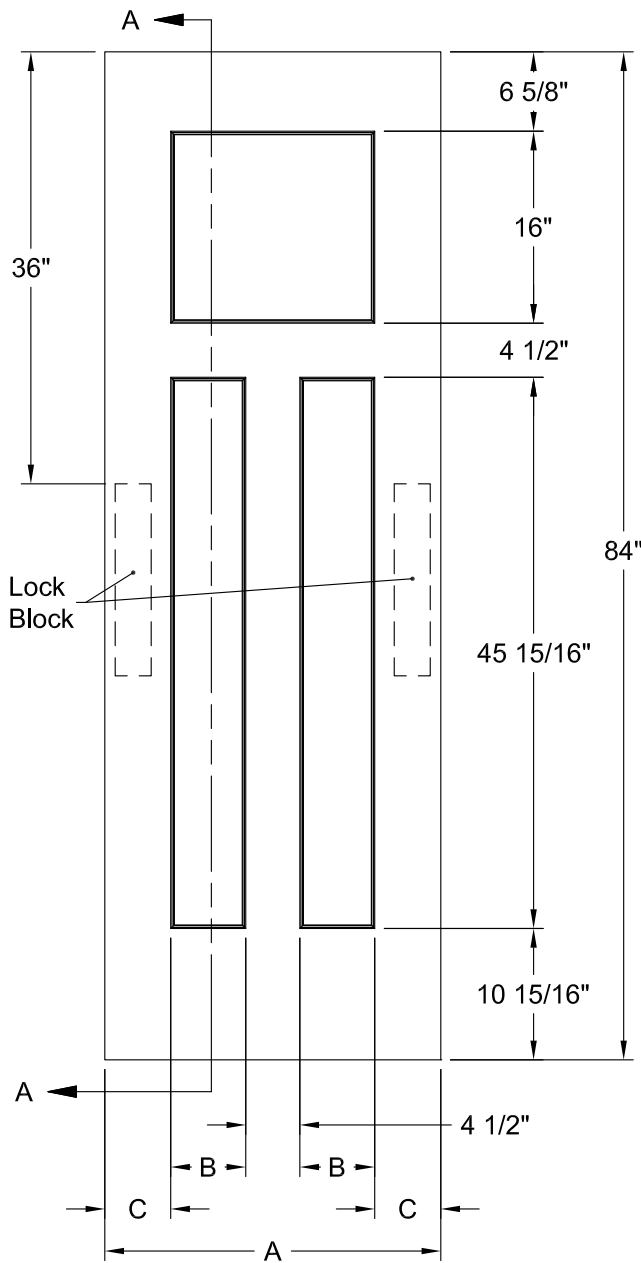

CRAFTSMAN SMOOTH 7'-0"

Dimension Table			
Door Size	A	B	C
3'-0" x 7'-0"	36"	10 1/4"	5 1/2"
2'-10" x 7'-0"	34"	10 1/4"	4 1/2"
2'-8" x 7'-0"	32"	8 1/4"	5 1/2"
2'-6" x 7'-0"	30"	8 1/4"	4 1/2"
2'-4" x 7'-0"	28"	6 1/4"	5 1/2"
2'-2" x 7'-0"	26"	6 1/4"	4 1/2"
2'-0" x 7'-0"	24"	5 1/4"	4 1/2"