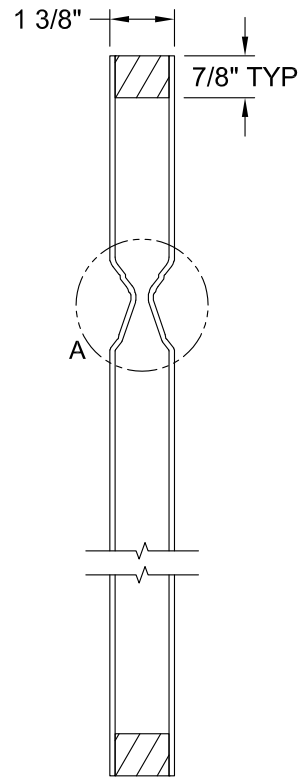

COVENTRY SMOOTH 8'-0"

Section A-A