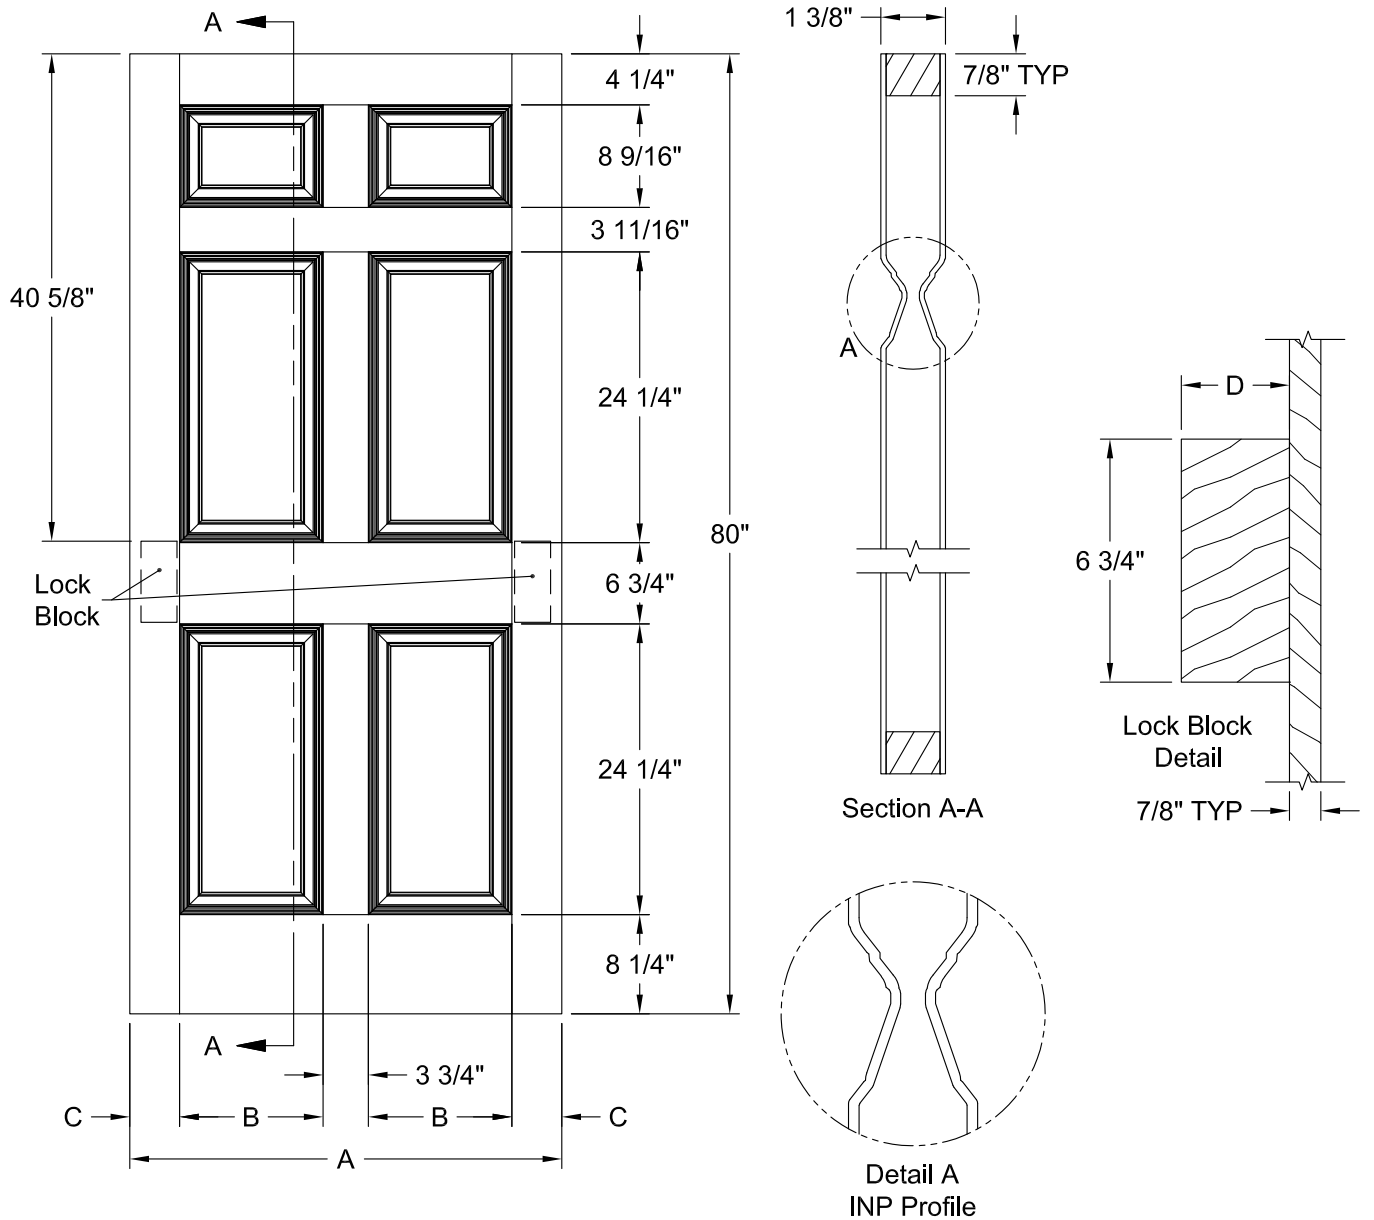

COLONIST PINE GRAIN 6'-8"

Dimension Table				
Door Size	A	B	C	D
3'-0" x 6'-8"	36"	12"	4 1/8"	3"
2'-10" x 6'-8"	34"	10"	5 1/8"	3"
2'-8" x 6'-8"	32"	10"	4 1/8"	3"
2'-6" x 6'-8"	30"	9"	4 1/8"	3"
2'-4" x 6'-8"	28"	8"	4 1/8"	3"
2'-2" x 6'-8"	26"	6"	5 1/8"	3"
2'-0" x 6'-8"	24"	6"	4 1/8"	3"
1'-10" x 6'-8"	22"	6"	3 1/8"	2 1/8"