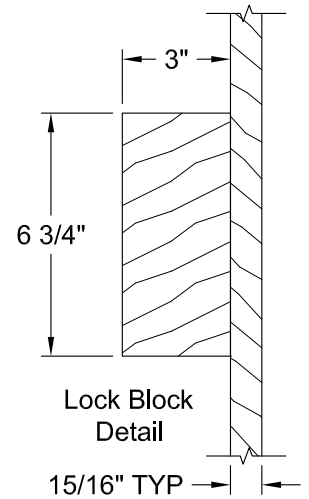

Section A-A

Detail A
INP Profile

Dimension Table			
Door Size	A	B	C
3'-0" x 6'-8"	36"	12"	4 1/8"
2'-10" x 6'-8"	34"	10"	5 1/8"
2'-8" x 6'-8"	32"	10"	4 1/8"
2'-6" x 6'-8"	30"	9"	4 1/8"
2'-4" x 6'-8"	28"	8"	4 1/8"
2'-2" x 6'-8"	26"	6"	5 1/8"
2'-0" x 6'-8"	24"	6"	4 1/8"
1'-10" x 6'-8"	22"	6"	3 1/8"

COVENTRY BIFOLD SMOOTH 6'-8"

Dimension Table				
Door Size	A	B	C	D
3'-0" x 6'-8"	36"	12"	4 1/8"	17 7/8"
2'-10" x 6'-8"	34"	10"	5 1/8"	16 7/8"
2'-8" x 6'-8"	32"	10"	4 1/8"	15 7/8"
2'-6" x 6'-8"	30"	9"	4 1/8"	14 7/8"
2'-4" x 6'-8"	28"	8"	4 1/8"	13 7/8"
2'-2" x 6'-8"	26"	6"	5 1/8"	12 7/8"
2'-0" x 6'-8"	24"	6"	4 1/8"	11 7/8"
1'-10" x 6'-8"	22"	6"	3 1/8"	10 7/8"

COVENTRY SMOOTH 7'-0"

Section A-A

Lock Block Detail

Detail A
INP Profile

Dimension Table			
Door Size	A	B	C
3'-0" x 7'-0"	36"	12"	4 1/8"
2'-10" x 7'-0"	34"	10"	5 1/8"
2'-8" x 7'-0"	32"	10"	4 1/8"
2'-6" x 7'-0"	30"	9"	4 1/8"
2'-4" x 7'-0"	28"	8"	4 1/8"
2'-2" x 7'-0"	26"	6"	5 1/8"
2'-0" x 7'-0"	24"	6"	4 1/8"
1'-10" x 7'-0"	22"	6"	3 1/8"