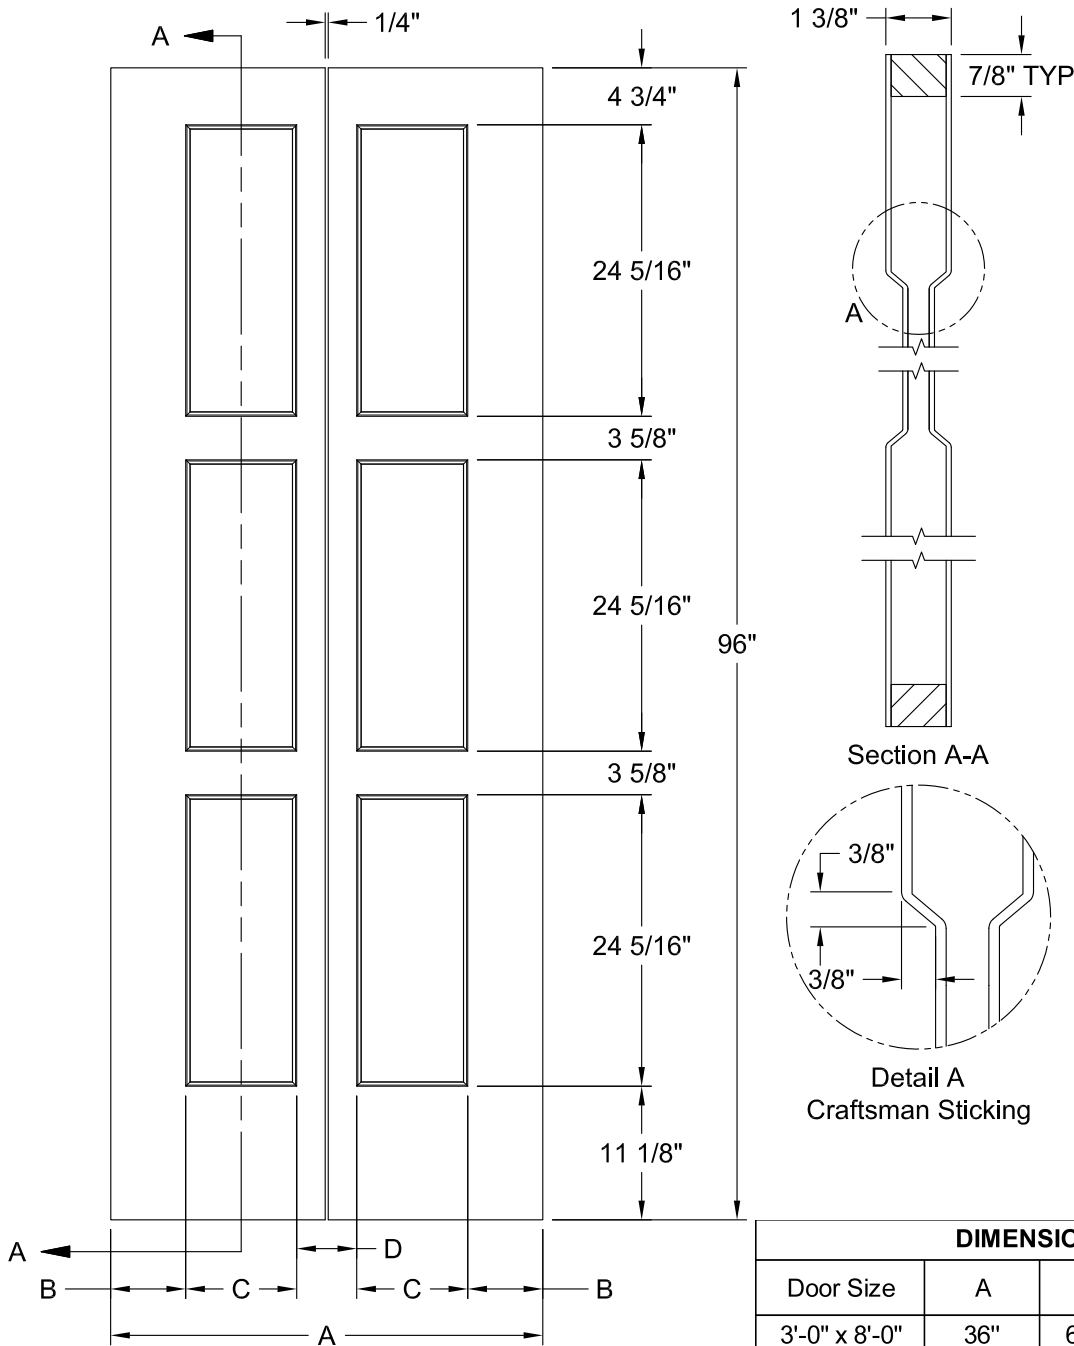

BIRKDALE 6 PANEL BIFOLD SMOOTH 8'-0"

DIMENSION TABLE				
Door Size	A	B	C	D
3'-0" x 8'-0"	36"	6 1/4"	9 1/4"	5"
2'-10" x 8'-0"	34"	5 1/4"	9 1/4"	5"
2'-8" x 8'-0"	32"	4 1/4"	9 1/4"	5"
2'-6" x 8'-0"	30"	5 1/4"	7 1/2"	4 1/2"
2'-4" x 8'-0"	28"	4 1/4"	7 1/2"	4 1/2"
2'-2" x 8'-0"	26"	3 1/4"	7 1/2"	4 1/2"
2'-0" x 8'-0"	24"	4 1/4"	6"	3 1/2"
1'-10" x 8'-0"	22"	3 1/4"	6"	3 1/2"