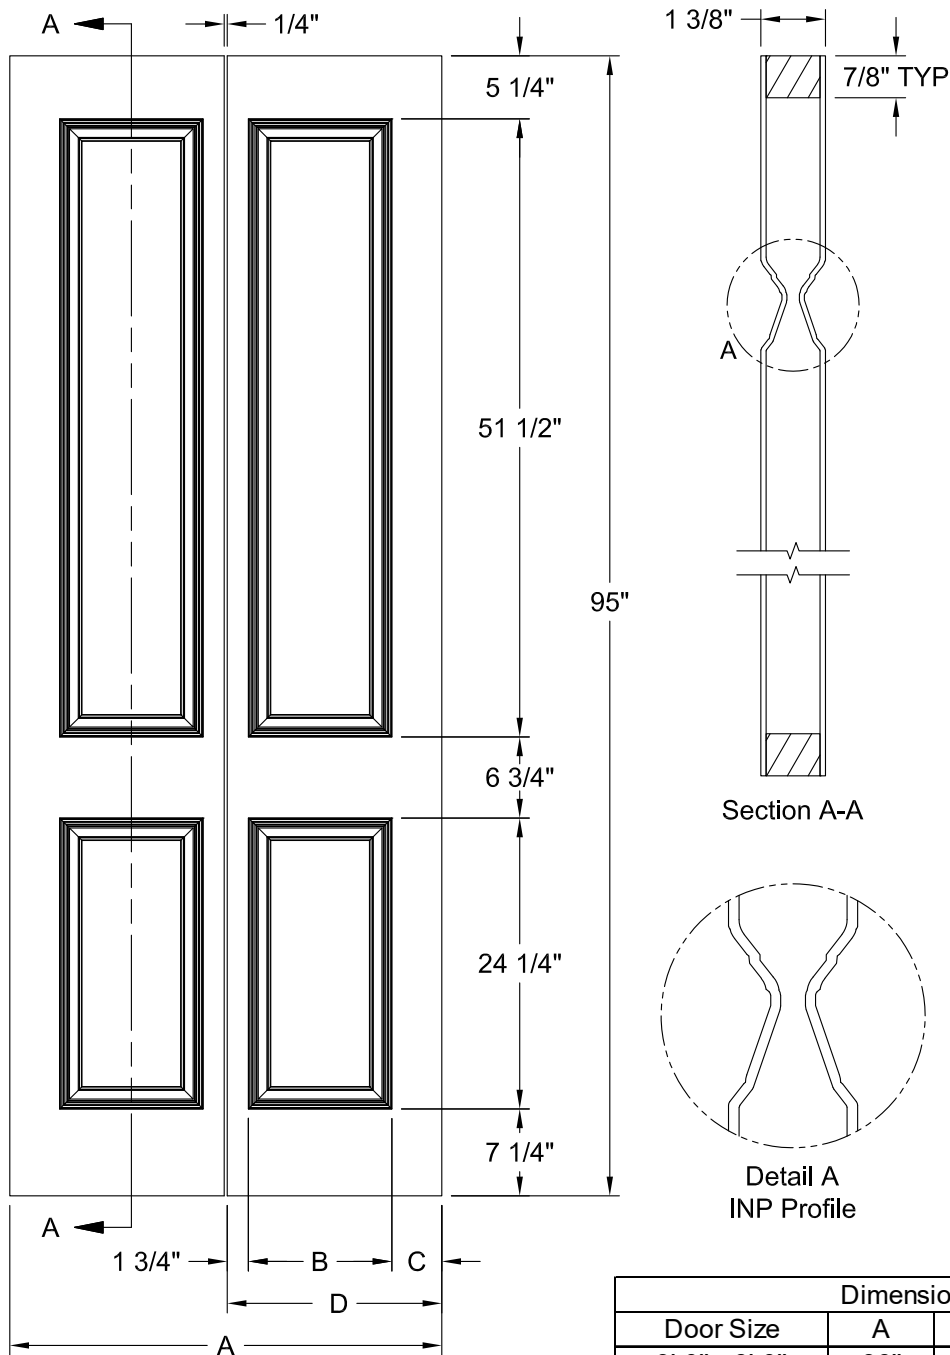

COVENTRY SMOOTH 8'-0"

Dimension Table				
Door Size	A	B	C	D
3'-0" x 8'-0"	36"	12"	4 1/8"	3"
2'-10" x 8'-0"	34"	10"	5 1/8"	3"
2'-8" x 8'-0"	32"	10"	4 1/8"	3"
2'-6" x 8'-0"	30"	9"	4 1/8"	3"
2'-4" x 8'-0"	28"	8"	4 1/8"	3"
2'-2" x 8'-0"	26"	6"	5 1/8"	3"
2'-0" x 8'-0"	24"	6"	4 1/8"	3"
1'-10" x 8'-0"	22"	6"	3 1/8"	2 1/8"

COVENTRY SMOOTH 8'-0"

Section A-A

Lock Block Detail

Detail A
INP Profile

Dimension Table				
Door Size	A	B	C	D
1'-8" x 8'-0"	20"	12"	4"	3"
1'-6" x 8'-0"	18"	12"	3"	1 5/8"
1'-4" x 8'-0"	16"	7"	4 1/2"	3"
1'-3" x 6'-8"	15"	7"	4"	3"
1'-2" x 6'-8"	14"	7"	3 1/2"	2 1/8"
1'-0" x 6'-8"	12"	7"	2 1/2"	1 3/8"

COVENTRY BIFOLD SMOOTH 8'-0"

Dimension Table				
Door Size	A	B	C	D
3'-0" x 8'-0"	36"	12"	4 1/8"	17 7/8"
2'-10" x 8'-0"	34"	10"	5 1/8"	16 7/8"
2'-8" x 8'-0"	32"	10"	4 1/8"	15 7/8"
2'-6" x 8'-0"	30"	9"	4 1/8"	14 7/8"
2'-4" x 8'-0"	28"	8"	4 1/8"	13 7/8"
2'-2" x 8'-0"	26"	6"	5 1/8"	12 7/8"
2'-0" x 8'-0"	24"	6"	4 1/8"	11 7/8"
1'-10" x 8'-0"	22"	6"	3 1/8"	10 7/8"

CRAFTSMAN SMOOTH 6'-8"

Dimension Table			
Door Size	A	B	C
3'-0" x 6'-8"	36"	10 1/4"	5 1/2"
2'-10" x 6'-8"	34"	10 1/4"	4 1/2"
2'-8" x 6'-8"	32"	8 1/4"	5 1/2"
2'-6" x 6'-8"	30"	8 1/4"	4 1/2"
2'-4" x 6'-8"	28"	6 1/4"	5 1/2"
2'-2" x 6'-8"	26"	6 1/4"	4 1/2"
2'-0" x 6'-8"	24"	5 1/4"	4 1/2"