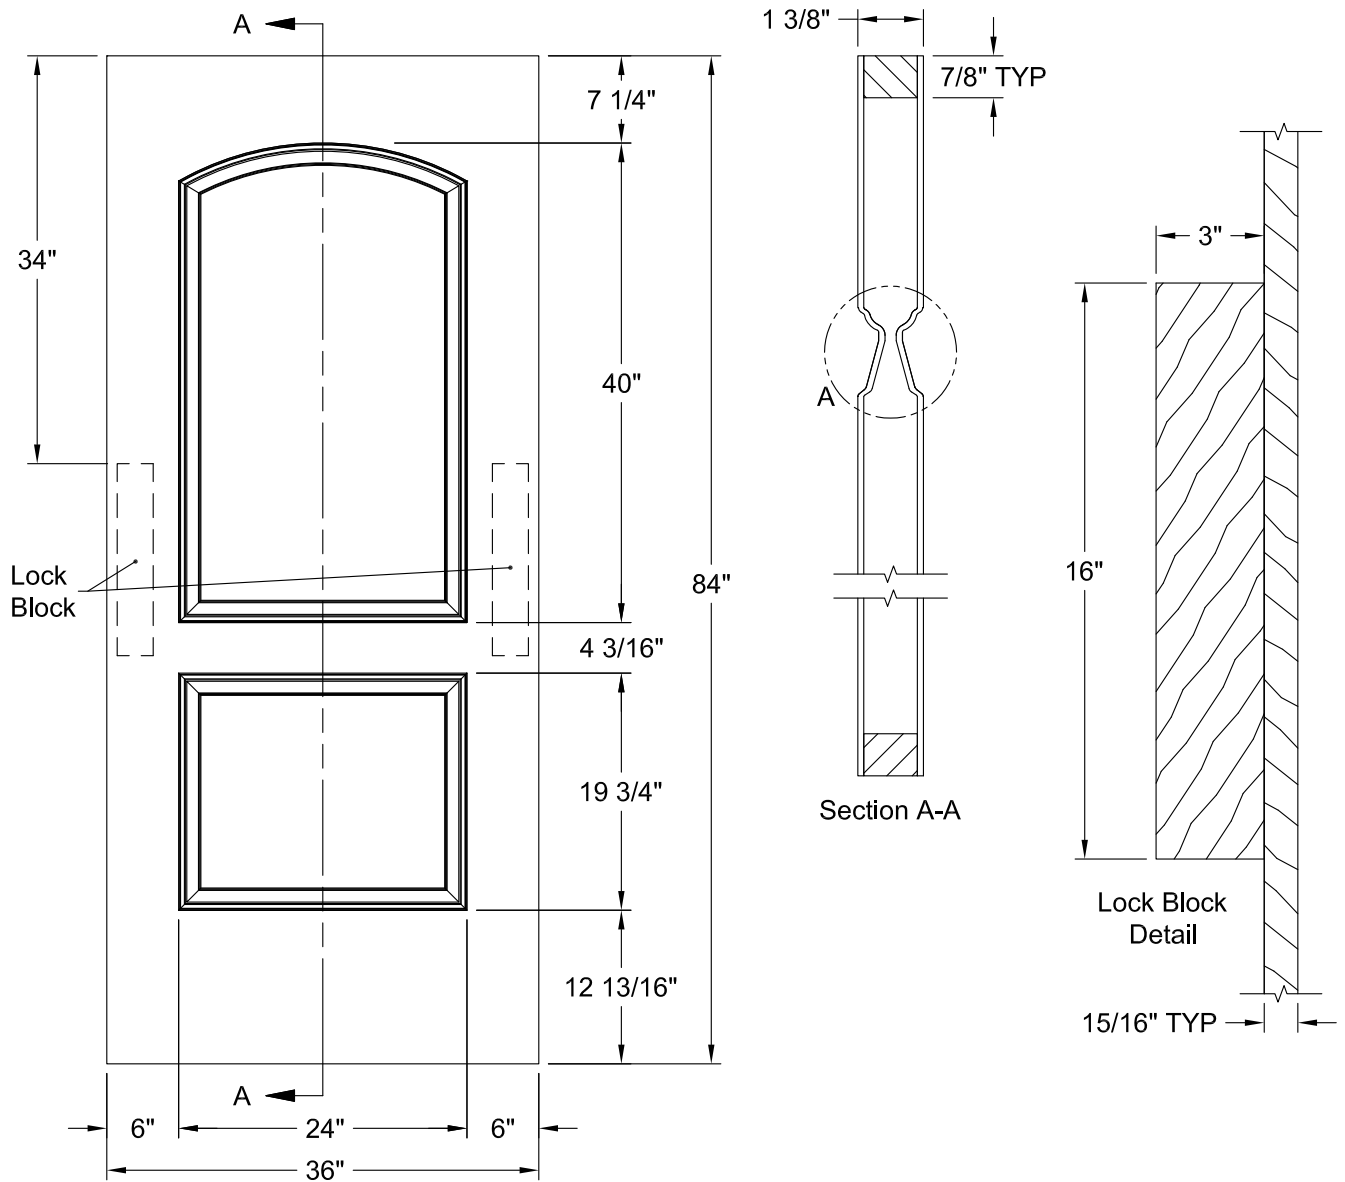

CONTINENTAL BIFOLD SMOOTH 8'-0"

Dimension Table					
Door Size	A	B	C	D	E
3'-0" x 8'-0"	36"	10 9/16"	4 3/4"	2 11/16"	17 7/8"
2'-8" x 8'-0"	32"	8 9/16"	5 1/4"	2 3/16"	15 7/8"
2'-6" x 8'-0"	30"	8 9/16"	4 1/4"	2 3/16"	14 7/8"
2'-4" x 8'-0"	28"	8 9/16"	3 1/4"	2 3/16"	13 7/8"
2'-0" x 8'-0"	24"	5 9/16"	4 1/4"	2 3/16"	11 7/8"

CONTINENTAL COMMERCIAL SMOOTH 6'-8"

Detail A
Ovolo Sticking

Dimension Table
Door Size
3'-0" x 6'-8"

CONTINENTAL COMMERCIAL SMOOTH 7'-0"

Detail A
Ovolo Sticking

Dimension Table
Door Size
3'-0" x 7'-0"

COVENTRY SMOOTH 6'-8"

Section A-A

Detail A
INP Profile

Dimension Table			
Door Size	A	B	C
3'-0" x 6'-8"	36"	12"	4 1/8"
2'-10" x 6'-8"	34"	10"	5 1/8"
2'-8" x 6'-8"	32"	10"	4 1/8"
2'-6" x 6'-8"	30"	9"	4 1/8"
2'-4" x 6'-8"	28"	8"	4 1/8"
2'-2" x 6'-8"	26"	6"	5 1/8"
2'-0" x 6'-8"	24"	6"	4 1/8"
1'-10" x 6'-8"	22"	6"	3 1/8"