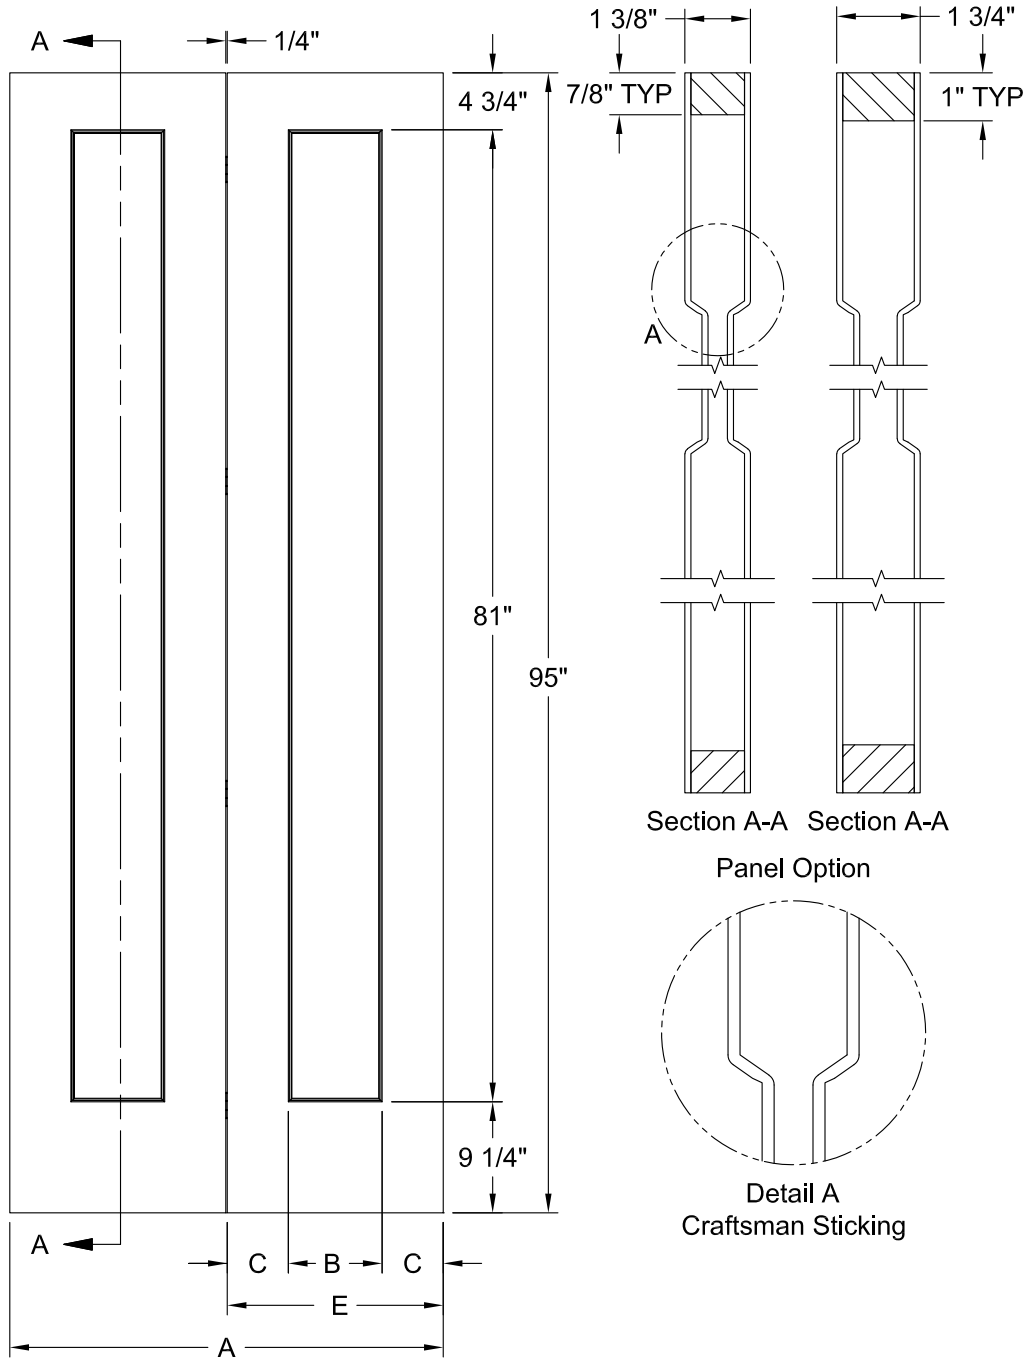

MADISON BIFOLD SMOOTH 7'-0"

Detail A
Craftsman Sticking

Dimension Table				
Door Size	A	B	C	E
3'-0" x 7'-0"	36"	7 13/16"	5 3/32"	17 7/8"
2'-8" x 7'-0"	32"	7 13/16"	4 3/32"	15 7/8"
3'-6" x 7'-0"	30"	5 3/8"	4 13/16"	14 7/8"
2'-4" x 7'-0"	28"	5 3/8"	4 5/16"	13 7/8"
2'-0" x 7'-0"	24"	4 1/4"	3 7/8"	11 7/8"

MADISON SMOOTH 8'-0"

Dimension Table			
Door Size	A	B	C
3'-0" x 8'-0"	36"	26 1/2"	4 3/4"
2'-10" x 8'-0"	34"	22 1/2"	5 3/4"
2'-8" x 8'-0"	32"	22 1/2"	4 3/4"
2'-6" x 8'-0"	30"	20 1/2"	4 3/4"
2'-4" x 8'-0"	28"	18 1/2"	4 3/4"
2'-2" x 8'-0"	26"	15 1/2"	5 1/4"
2'-0" x 8'-0"	24"	15 1/2"	4 1/4"
1'-10" x 8'-0"	22"	11 1/2"	5 1/4"
1'-8" x 8'-0"	20"	11 1/2"	4 1/4"
1'-6" x 8'-0"	18"	7 13/16"	5 3/32"
1'-4" x 8'-0"	16"	7 13/16"	4 3/32"

MADISON BIFOLD SMOOTH 8'-0"

Dimension Table				
Door Size	A	B	C	E
3'-0" x 8'-0"	36"	7 13/16"	5 3/32"	17 7/8"
2'-8" x 8'-0"	32"	7 13/16"	4 3/32"	15 7/8"

MONROE SMOOTH 6'-8"

Detail A
Monroe Profile

Dimension Table				
Door Size	A	B	C	D
3'-0" x 6'-8"	36"	26 1/2"	4 3/4"	3"
2'-10" x 6'-8"	34"	22 1/2"	5 3/4"	3"
2'-8" x 6'-8"	32"	22 1/2"	4 3/4"	3"
2'-6" x 6'-8"	30"	20 1/2"	4 3/4"	3"
2'-4" x 6'-8"	28"	18 1/2"	4 3/4"	3"
2'-2" x 6'-8"	26"	15 1/2"	5 1/4"	3"
2'-0" x 6'-8"	24"	15 1/2"	4 1/4"	3"
1'-10" x 6'-8"	22"	11 1/2"	5 1/4"	3"
1'-8" x 6'-8"	20"	11 1/2"	4 1/4"	3"
1'-6" x 6'-8"	18"	9 1/4"	4 3/8"	3"
1'-4" x 6'-8"	16"	9 1/4"	3 3/8"	2 1/8"
1'-3" x 6'-8"	15"	7 1/2"	3 3/4"	2 11/16"
1'-2" x 6'-8"	14"	7 1/2"	3 1/4"	2 1/8"
1'-0" x 6'-8"	12"	6"	3"	1 5/8"

MONROE BIFOLD SMOOTH 6'-8"

Detail A
Monroe Profile

Dimension Table				
Door Size	A	B	C	D
3'-0" x 6'-8"	17 7/8"	9 1/4"	6 1/4"	2 3/8"
2'-10" x 6'-8"	16 7/8"	9 1/4"	5 1/4"	2 3/8"
2'-8" x 6'-8"	15 7/8"	9 1/4"	4 1/4"	2 3/8"
2'-6" x 6'-8"	14 7/8"	7 1/2"	5 1/4"	2 1/8"
2'-4" x 6'-8"	13 7/8"	7 1/2"	4 1/4"	2 1/8"
2'-2" x 6'-8"	12 7/8"	7 1/2"	3 1/4"	2 1/8"
2'-0" x 6'-8"	11 7/8"	6"	4 1/4"	1 5/8"
1'-10" x 6'-8"	10 7/8"	6"	3 1/4"	1 5/8"