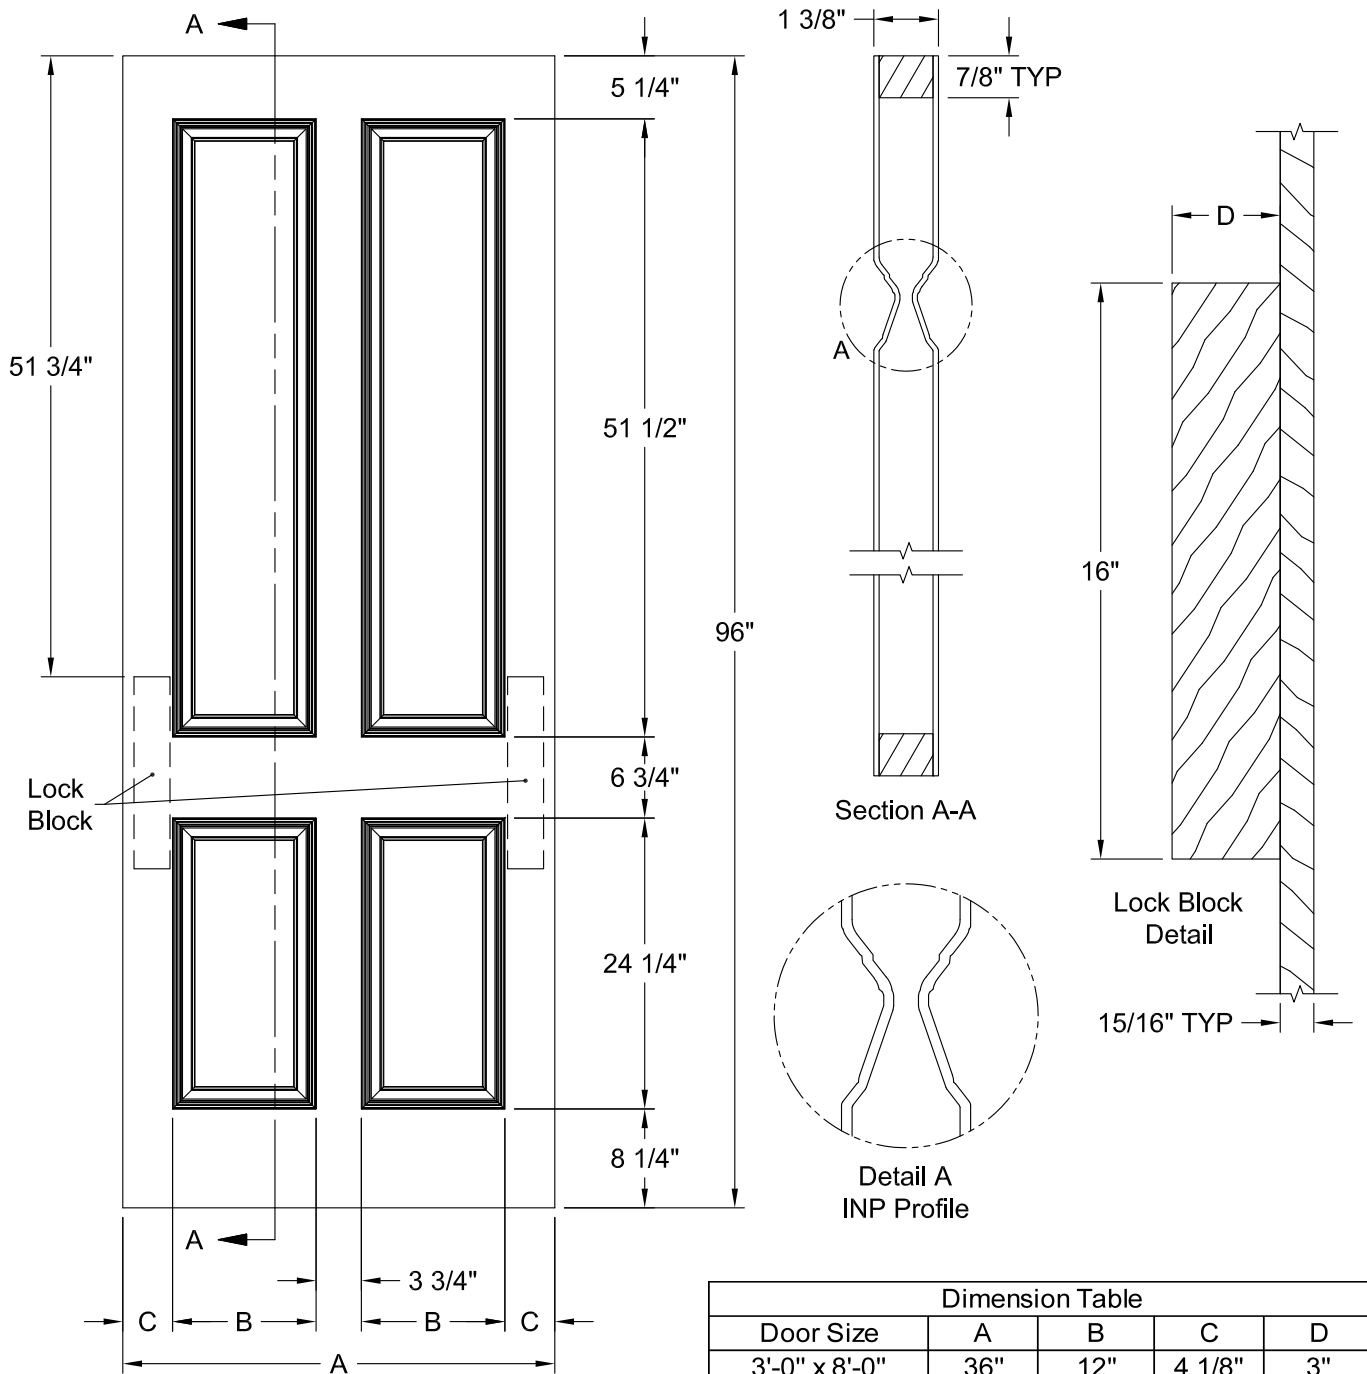

COVENTRY SMOOTH 8'-0"

Dimension Table				
Door Size	A	B	C	D
3'-0" x 8'-0"	36"	12"	4 1/8"	3"
2'-10" x 8'-0"	34"	10"	5 1/8"	3"
2'-8" x 8'-0"	32"	10"	4 1/8"	3"
2'-6" x 8'-0"	30"	9"	4 1/8"	3"
2'-4" x 8'-0"	28"	8"	4 1/8"	3"
2'-2" x 8'-0"	26"	6"	5 1/8"	3"
2'-0" x 8'-0"	24"	6"	4 1/8"	3"
1'-10" x 8'-0"	22"	6"	3 1/8"	2 1/8"