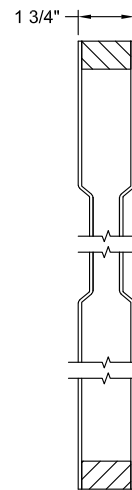

Hollow Core -
MDF Frame

*Hollow Core Construction May Vary By Production Facility

Panel Thickness Options

Section A-A -
1 3/8" Panel

Section A-A -
1 3/4" Panel

Note: Drawings not to scale - For reference only

BIRKDALE 3 PANEL SMOOTH 6'-8"

DIMENSION TABLE			
Door Size	A	B	C
1'-6" x 6'-8"	18"	4 3/8"	9 1/4"
1'-4" x 6'-8"	16"	3 3/8"	9 1/4"
1'-3" x 6'-8"	15"	3 3/4"	7 1/2"
1'-2" x 6'-8"	14"	3 1/4"	7 1/2"
1'-0" x 6'-8"	12"	3"	6"

BIRKDALE 6 PANEL BIFOLD SMOOTH 6'-8"

DIMENSION TABLE				
Door Size	A	B	C	D
3'-0" x 6'-8"	36"	6 1/4"	9 1/4"	5"
2'-10" x 6'-8"	34"	5 1/4"	9 1/4"	5"
2'-8" x 6'-8"	32"	4 1/4"	9 1/4"	5"
2'-6" x 6'-8"	30"	5 1/4"	7 1/2"	4 1/2"
2'-4" x 6'-8"	28"	4 1/4"	7 1/2"	4 1/2"
2'-2" x 6'-8"	26"	3 1/4"	7 1/2"	4 1/2"
2'-0" x 6'-8"	24"	4 1/4"	6"	3 1/2"
1'-10" x 6'-8"	22"	3 1/4"	6"	3 1/2"

CAIMAN SMOOTH 6'-8"

Dimension Table				
Door Size	A	B	C	D
3'-0" x 6'-8"	36"	23 3/4"	6 1/8"	3"
2'-10" x 6'-8"	34"	21 3/4"	6 1/8"	3"
2'-8" x 6'-8"	32"	21 3/4"	5 1/8"	3"
2'-6" x 6'-8"	30"	19 3/4"	5 1/8"	3"
2'-4" x 6'-8"	28"	17 3/4"	5 1/8"	3"
2'-2" x 6'-8"	26"	15 3/4"	5 1/8"	3"
2'-0" x 6'-8"	24"	15 3/4"	4 1/8"	3"
1'-10" x 6'-8"	22"	15 3/4"	3 1/8"	2 1/8"