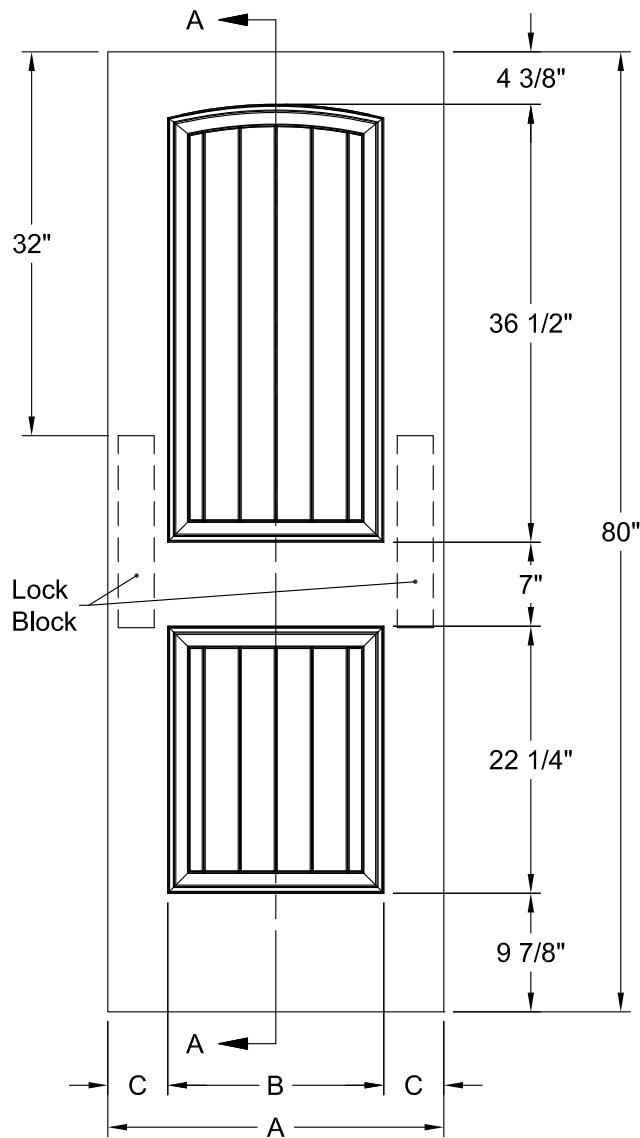

SANTA FE SMOOTH 6'-8"

Detail A
Ovolo Sticking

Dimension Table				
Door Size	A	B	C	D
3'-0" x 6'-8"	36"	24"	6"	3"
2'-10" x 6'-8"	34"	24"	5"	3"
2'-8" x 6'-8"	32"	23"	4 1/2"	3"
2'-6" x 6'-8"	30"	21"	4 1/2"	3"
2'-4" x 6'-8"	28"	18"	5"	3"
2'-2" x 6'-8"	26"	18"	4"	3"
2'-0" x 6'-8"	24"	14"	5"	3"
1'-10" x 6'-8"	22"	14"	4"	2 11/16"
1'-8" x 6'-8"	20"	10"	5"	3"
1'-6" x 6'-8"	18"	10"	4"	3"
1'-4" x 6'-8"	16"	7"	4 1/2"	3"
1'-3" x 6'-8"	15"	7"	4"	3"
1'-2" x 6'-8"	14"	7"	3 1/2"	2 1/8"
1'-0" x 6'-8"	12"	7"	2 1/2"	1 3/8"