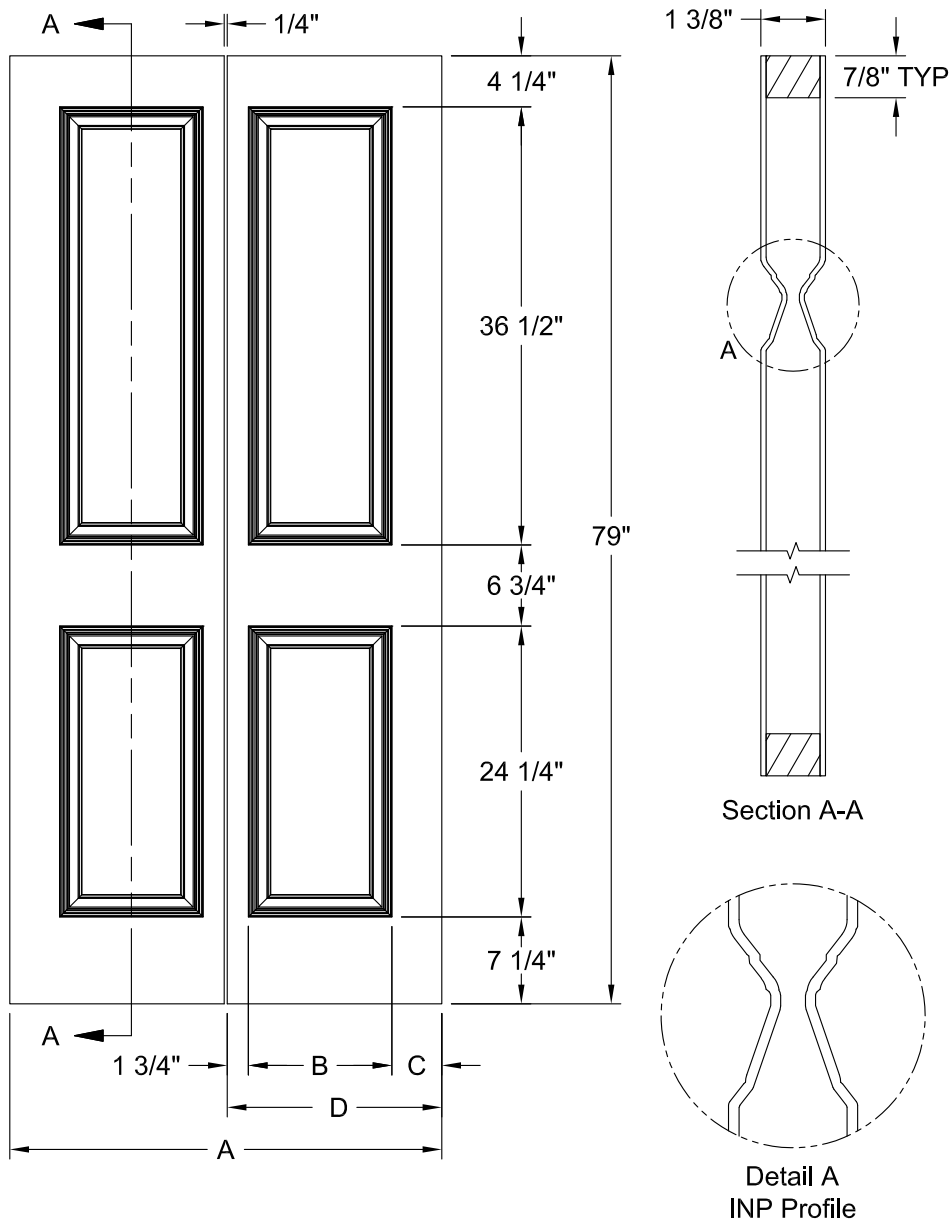

COVENTRY BIFOLD SMOOTH 6'-8"

Dimension Table				
Door Size	A	B	C	D
3'-0" x 6'-8"	36"	12"	4 1/8"	17 7/8"
2'-10" x 6'-8"	34"	10"	5 1/8"	16 7/8"
2'-8" x 6'-8"	32"	10"	4 1/8"	15 7/8"
2'-6" x 6'-8"	30"	9"	4 1/8"	14 7/8"
2'-4" x 6'-8"	28"	8"	4 1/8"	13 7/8"
2'-2" x 6'-8"	26"	6"	5 1/8"	12 7/8"
2'-0" x 6'-8"	24"	6"	4 1/8"	11 7/8"
1'-10" x 6'-8"	22"	6"	3 1/8"	10 7/8"