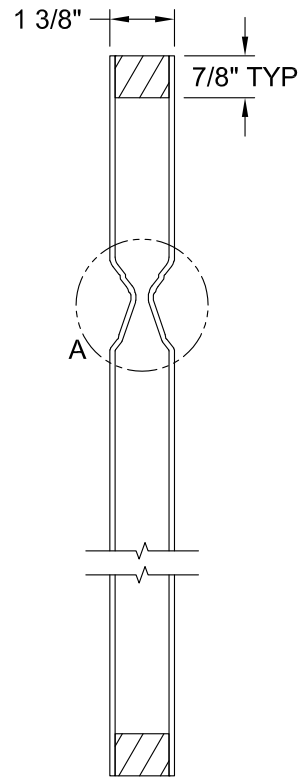

COLONIST PINE GRAIN 7'-0"

Section A-A