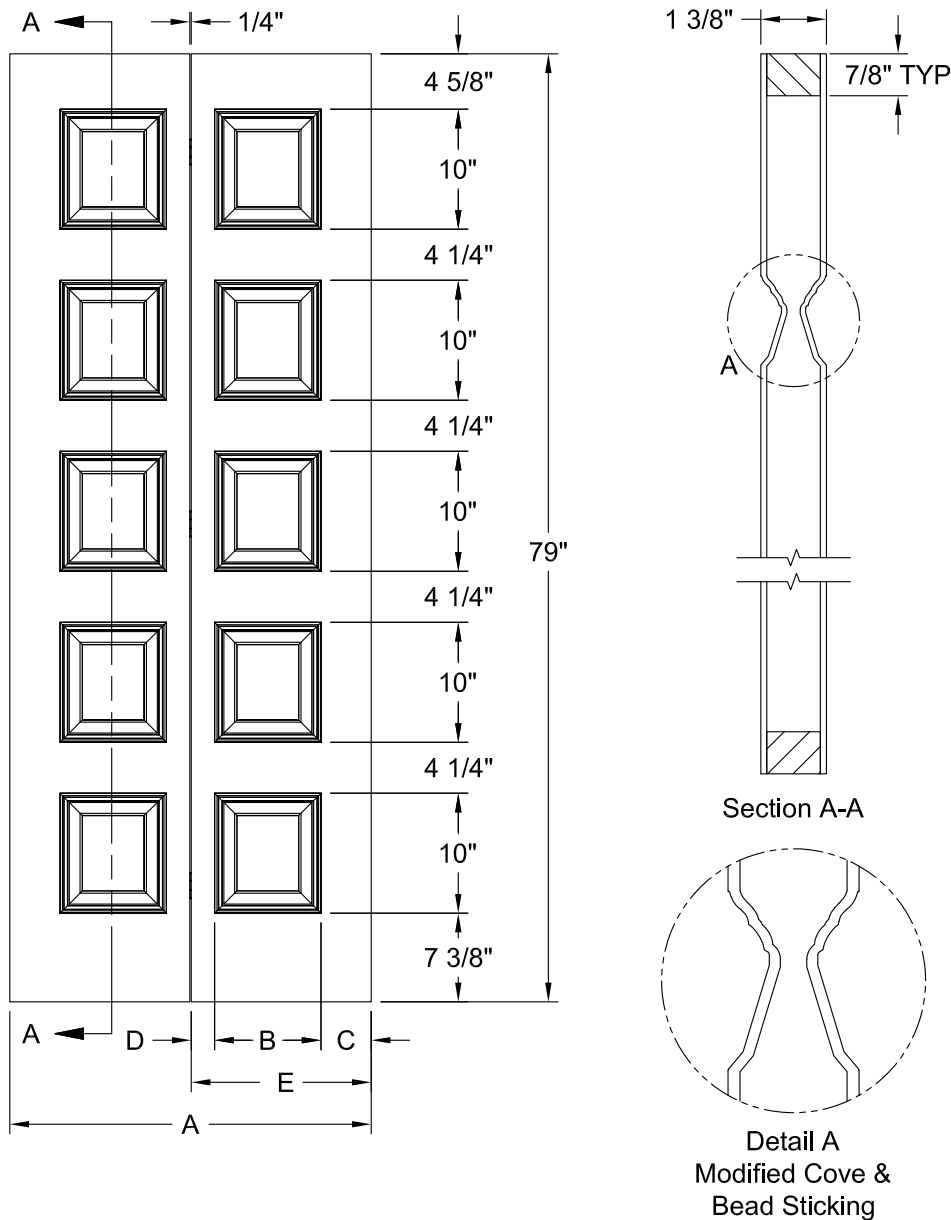

MONROE BIFOLD SMOOTH 6'-8"

Detail A
Monroe Profile

Dimension Table				
Door Size	A	B	C	D
3'-0" x 6'-8"	17 7/8"	9 1/4"	6 1/4"	2 3/8"
2'-10" x 6'-8"	16 7/8"	9 1/4"	5 1/4"	2 3/8"
2'-8" x 6'-8"	15 7/8"	9 1/4"	4 1/4"	2 3/8"
2'-6" x 6'-8"	14 7/8"	7 1/2"	5 1/4"	2 1/8"
2'-4" x 6'-8"	13 7/8"	7 1/2"	4 1/4"	2 1/8"
2'-2" x 6'-8"	12 7/8"	7 1/2"	3 1/4"	2 1/8"
2'-0" x 6'-8"	11 7/8"	6"	4 1/4"	1 5/8"
1'-10" x 6'-8"	10 7/8"	6"	3 1/4"	1 5/8"

MONROE BIFOLD SMOOTH 7'-0"

Detail A
Monroe Profile

Dimension Table				
Door Size	A	B	C	D
3'-0" x 7'-0"	17 7/8"	9 1/4"	6 1/4"	2 3/8"
2'-10" x 7'-0"	16 7/8"	9 1/4"	5 1/4"	2 3/8"
2'-8" x 7'-0"	15 7/8"	9 1/4"	4 1/4"	2 3/8"
2'-6" x 7'-0"	14 7/8"	7 1/2"	5 1/4"	2 1/8"
2'-4" x 7'-0"	13 7/8"	7 1/2"	4 1/4"	2 1/8"
2'-2" x 7'-0"	12 7/8"	7 1/2"	3 1/4"	2 1/8"
2'-0" x 7'-0"	11 7/8"	6"	4 1/4"	1 5/8"
1'-10" x 7'-0"	10 7/8"	6"	3 1/4"	1 5/8"

PRINCETON SMOOTH 8'-0"

PRINCETON BIFOLD SMOOTH 8'-0"

Dimension Table					
Door Size	A	B	C	D	E
3'-0" x 8'-0"	36"	9 1/2"	5 1/2"	3"	17 7/8"
2'-8" x 8'-0"	32"	7"	6"	3"	15 7/8"
2'-6" x 8'-0"	30"	7"	5 1/2"	2 1/2"	17 7/8"
2'-4" x 8'-0"	28"	7"	4 3/4"	2 1/4"	13 7/8"
2'-0" x 8'-0"	24"	7"	3 1/4"	1 3/4"	11 7/8"

ROCKPORT BIFOLD SMOOTH 6'-8"

Dimension Table					
Door Size	A	B	C	D	E
3'-0" x 6'-8"	36"	11 7/8"	4 3/16"	1 15/16"	17 7/8"
2'-8" x 6'-8"	32"	8 7/8"	5 3/16"	1 15/16"	15 7/8"
2'-6" x 6'-8"	30"	8 7/8"	4 3/16"	1 15/16"	17 7/8"
2'-4" x 6'-8"	28"	5 7/8"	5 3/16"	2 15/16"	13 7/8"
2'-0" x 6'-8"	24"	5 7/8"	4 3/16"	1 15/16"	11 7/8"