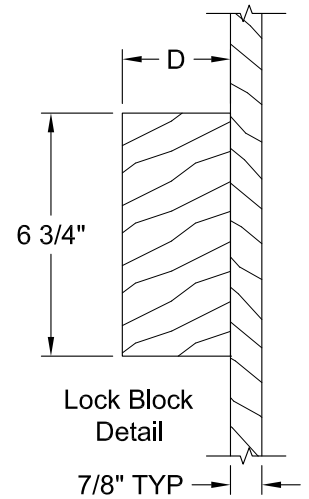

COLONIST PINE GRAIN 6'-8"

Dimension Table				
Door Size	A	B	C	D
3'-0" x 6'-8"	36"	12"	4 1/8"	3"
2'-10" x 6'-8"	34"	10"	5 1/8"	3"
2'-8" x 6'-8"	32"	10"	4 1/8"	3"
2'-6" x 6'-8"	30"	9"	4 1/8"	3"
2'-4" x 6'-8"	28"	8"	4 1/8"	3"
2'-2" x 6'-8"	26"	6"	5 1/8"	3"
2'-0" x 6'-8"	24"	6"	4 1/8"	3"
1'-10" x 6'-8"	22"	6"	3 1/8"	2 1/8"

COLONIST PINE GRAIN 6'-8"

Section A-A

Lock Block Detail

Detail A
INP Profile

Dimension Table				
Door Size	A	B	C	D
1'-8" x 6'-8"	20"	12"	4"	3"
1'-6" x 6'-8"	18"	12"	3"	1 5/8"
1'-4" x 6'-8"	16"	7"	4 1/2"	3"
1'-3" x 6'-8"	15"	7"	4"	3"
1'-2" x 6'-8"	14"	7"	3 1/2"	2 1/8"
1'-0" x 6'-8"	12"	7"	2 1/2"	1 3/8"