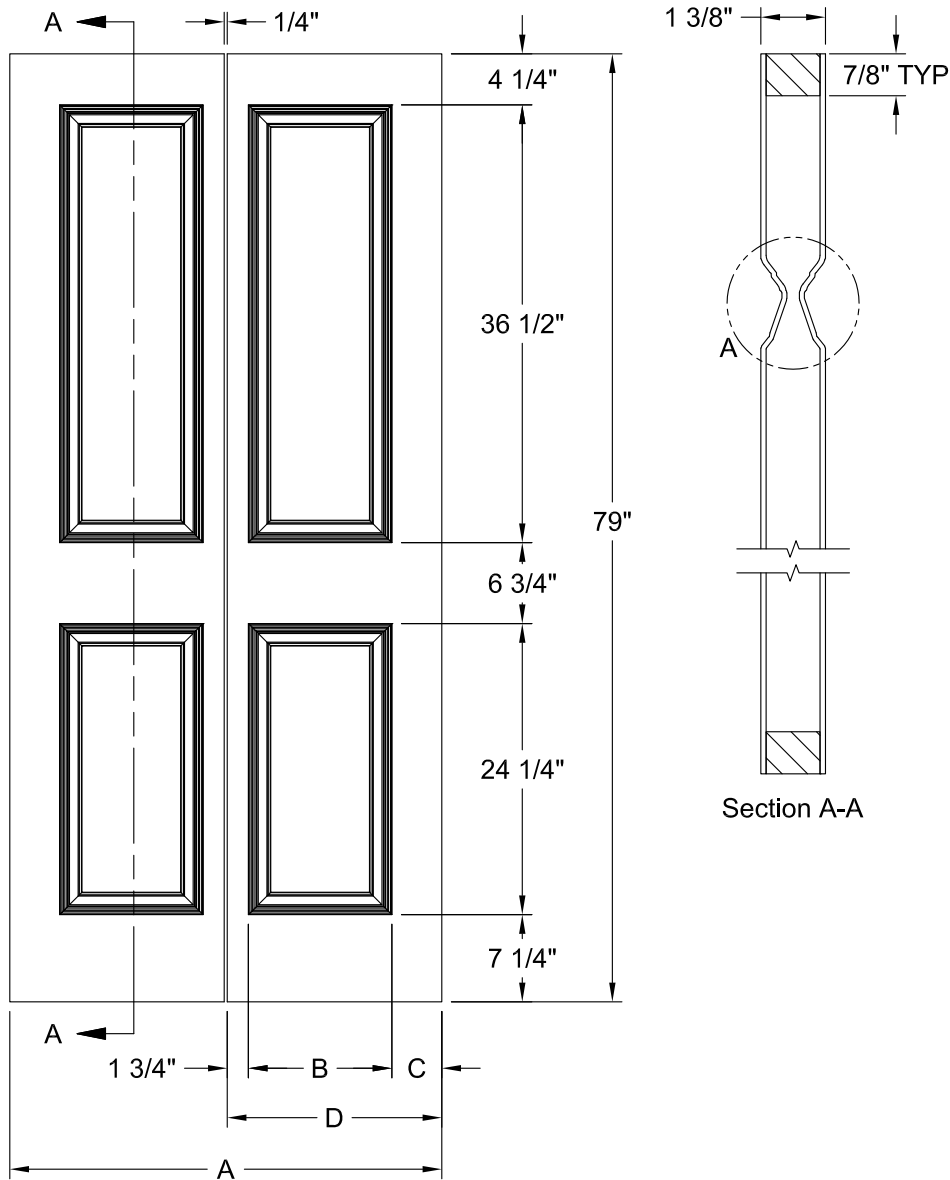

CARRARA BIFOLD SMOOTH 6'-8"

Detail A
INP Profile

Dimension Table				
Door Size	A	B	C	D
3'-0" x 6'-8"	36"	12"	4 1/8"	17 7/8"
2'-10" x 6'-8"	34"	10"	5 1/8"	16 7/8"
2'-8" x 6'-8"	32"	10"	4 1/8"	15 7/8"
2'-6" x 6'-8"	30"	9"	4 1/8"	14 7/8"
2'-4" x 6'-8"	28"	8"	4 1/8"	13 7/8"
2'-2" x 6'-8"	26"	6"	5 1/8"	12 7/8"
2'-0" x 6'-8"	24"	6"	4 1/8"	11 7/8"
1'-10" x 6'-8"	22"	6"	3 1/8"	10 7/8"