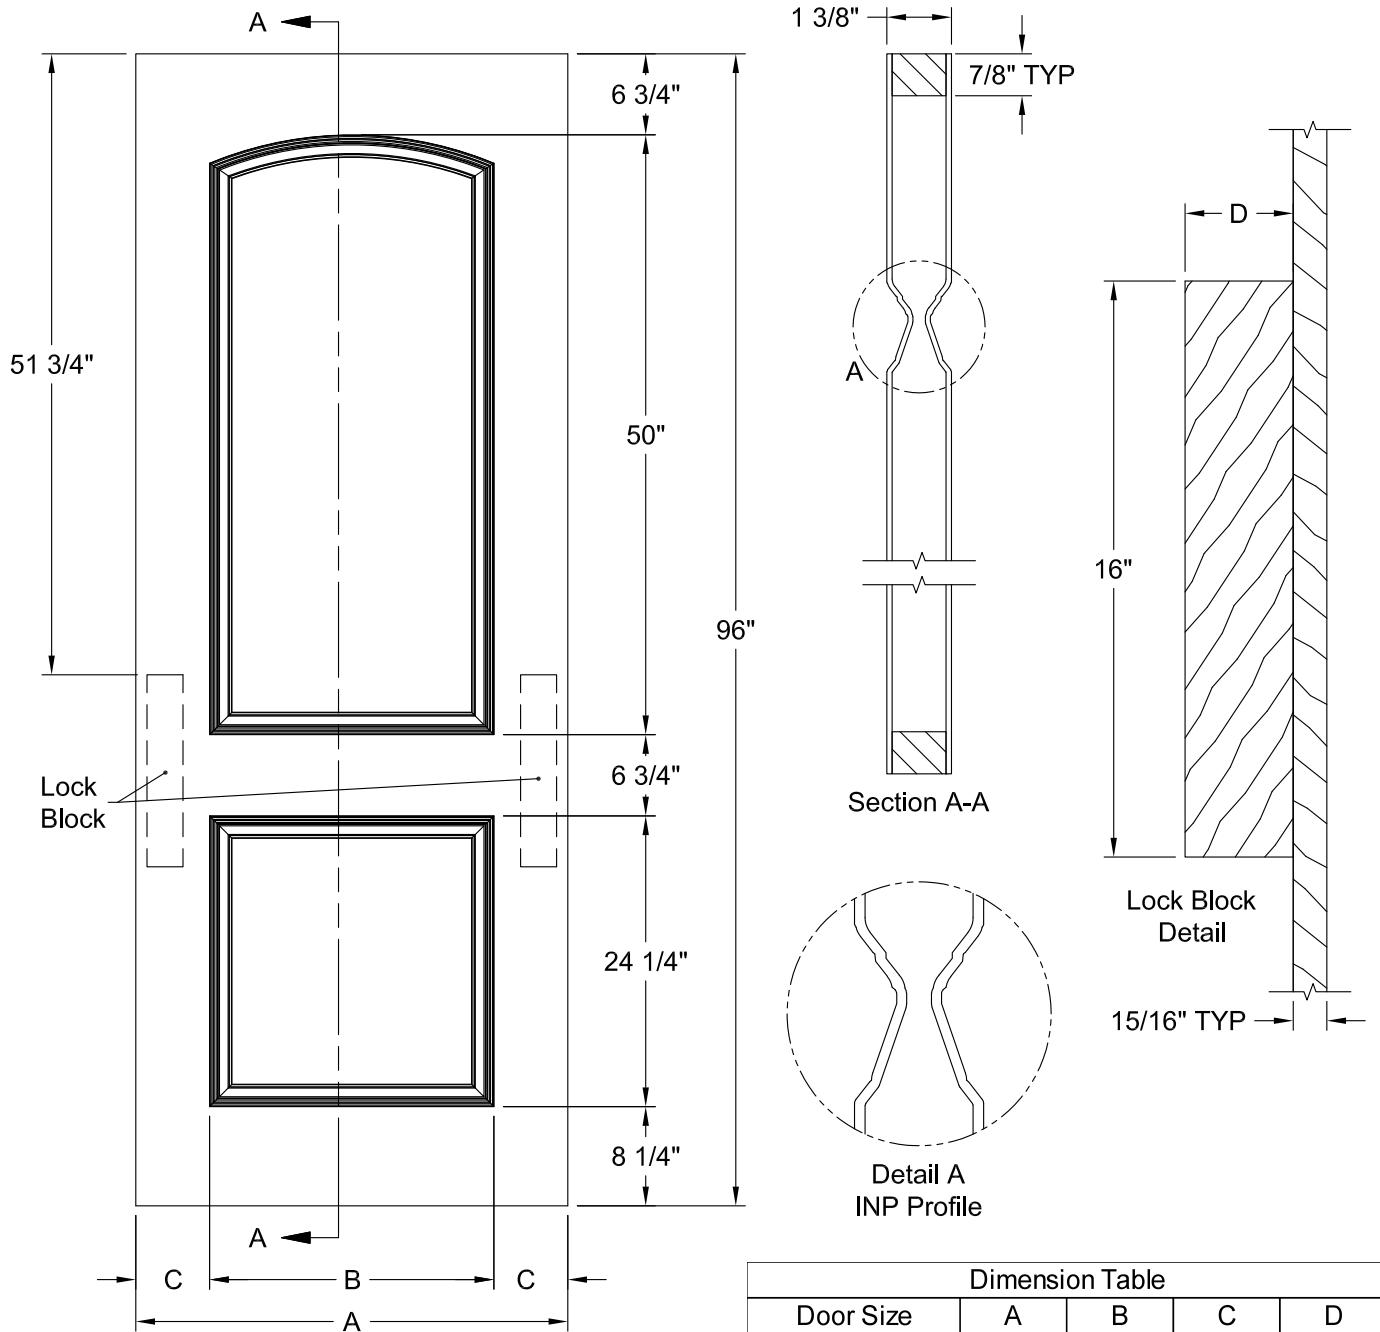

CAIMAN SMOOTH 7'-0"

Dimension Table				
Door Size	A	B	C	D
3'-0" x 7'-0"	36"	23 5/8"	6 1/8"	3"
2'-10" x 7'-0"	34"	21 3/4"	6 1/8"	3"
2'-8" x 7'-0"	32"	21 3/4"	5 1/8"	3"
2'-6" x 7'-0"	30"	19 3/4"	5 1/8"	3"
2'-4" x 7'-0"	28"	17 3/4"	5 1/8"	3"
2'-2" x 7'-0"	26"	15 3/4"	5 1/8"	3"
2'-0" x 7'-0"	24"	15 3/4"	4 1/8"	3"
1'-10" x 7'-0"	22"	15 3/4"	3 1/8"	2 1/8"

CAIMAN SMOOTH 7'-0"

Dimension Table				
Door Size	A	B	C	D
1'-8" x 7'-0"	20"	12"	4"	3"
1'-6" x 7'-0"	18"	12"	3"	2 1/8"
1'-4" x 7'-0"	16"	7"	4 1/2"	3"
1'-3" x 7'-0"	15"	7"	4"	2 11/16"
1'-2" x 7'-0"	14"	7"	3 1/2"	2 1/8"
1'-0" x 7'-0"	12"	7"	2 1/2"	1 3/8"

CAIMAN BIFOLD SMOOTH 7'-0"

Dimension Table					
Door Size	A	B	C	D	E
3'-0" x 7'-0"	36"	9 1/16"	6 7/16"	2 3/8"	17 7/8"
2'-10" x 7'-0"	34"	9 1/16"	5 7/16"	2 3/8"	16 7/8"
2'-8" x 7'-0"	32"	9 1/16"	4 7/16"	2 3/8"	15 7/8"
2'-6" x 7'-0"	30"	9 1/16"	3 7/16"	2 3/8"	14 7/8"
2'-4" x 7'-0"	28"	9 1/16"	2 7/16"	2 3/8"	13 7/8"
2'-0" x 7'-0"	24"	6 3/4"	3 5/16"	1 13/16"	11 7/8"
1'-10" x 7'-0"	22"	6 3/4"	2 5/16"	1 13/16"	10 7/8"

CAIMAN SMOOTH 8'-0"

Dimension Table				
Door Size	A	B	C	D
3'-0" x 8'-0"	36"	23 3/4"	6 1/8"	3"
2'-10" x 8'-0"	34"	21 3/4"	6 1/8"	3"
2'-8" x 8'-0"	32"	21 3/4"	5 1/8"	3"
2'-6" x 8'-0"	30"	19 3/4"	5 1/8"	3"
2'-4" x 8'-0"	28"	17 3/4"	5 1/8"	3"
2'-2" x 8'-0"	26"	15 3/4"	5 1/8"	3"
2'-0" x 8'-0"	24"	15 3/4"	4 1/8"	3"
1'-10" x 8'-0"	22"	15 3/4"	3 1/8"	2 1/8"