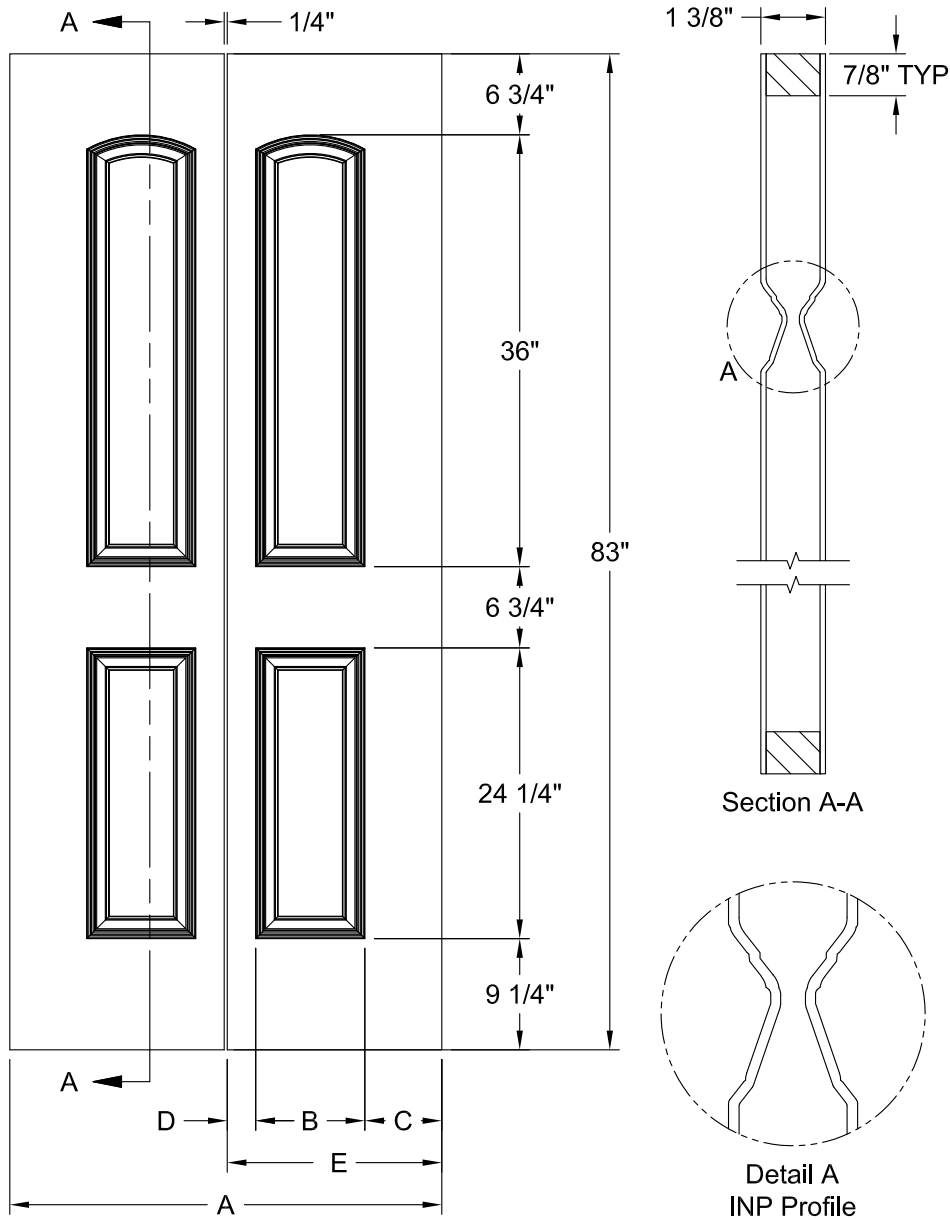

CAIMAN BIFOLD SMOOTH 7'-0"

Dimension Table					
Door Size	A	B	C	D	E
3'-0" x 7'-0"	36"	9 1/16"	6 7/16"	2 3/8"	17 7/8"
2'-10" x 7'-0"	34"	9 1/16"	5 7/16"	2 3/8"	16 7/8"
2'-8" x 7'-0"	32"	9 1/16"	4 7/16"	2 3/8"	15 7/8"
2'-6" x 7'-0"	30"	9 1/16"	3 7/16"	2 3/8"	14 7/8"
2'-4" x 7'-0"	28"	9 1/16"	2 7/16"	2 3/8"	13 7/8"
2'-0" x 7'-0"	24"	6 3/4"	3 5/16"	1 13/16"	11 7/8"
1'-10" x 7'-0"	22"	6 3/4"	2 5/16"	1 13/16"	10 7/8"