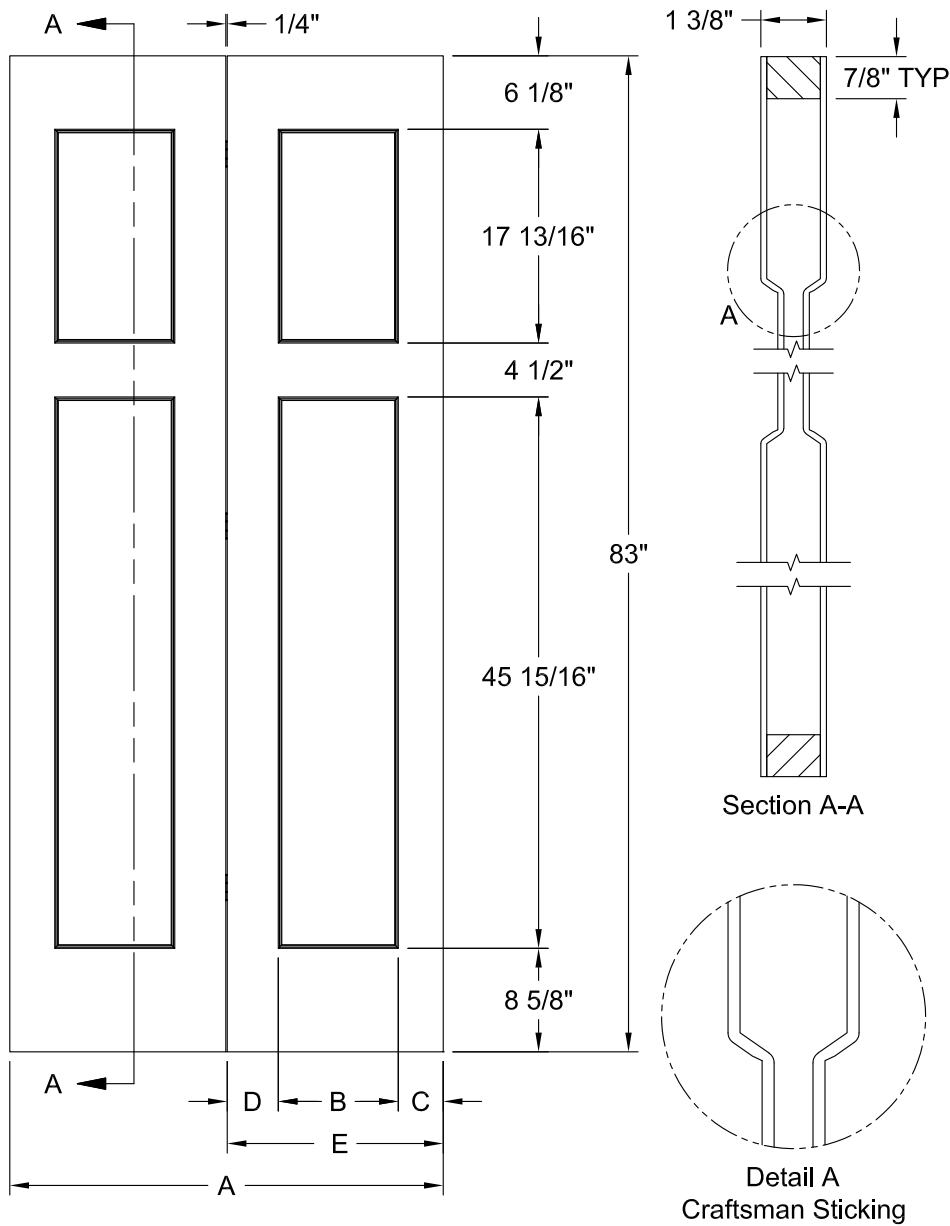

CRAFTSMAN SMOOTH 7'-0"

Dimension Table			
Door Size	A	B	C
3'-0" x 7'-0"	36"	10 1/4"	5 1/2"
2'-10" x 7'-0"	34"	10 1/4"	4 1/2"
2'-8" x 7'-0"	32"	8 1/4"	5 1/2"
2'-6" x 7'-0"	30"	8 1/4"	4 1/2"
2'-4" x 7'-0"	28"	6 1/4"	5 1/2"
2'-2" x 7'-0"	26"	6 1/4"	4 1/2"
2'-0" x 7'-0"	24"	5 1/4"	4 1/2"

CRAFTSMAN SMOOTH 7'-0"

Section A-A

Lock Block Detail

Detail A
Craftsman Sticking

Dimension Table				
Door Size	A	B	C	D
1'-10" x 7'-0"	22"	10"	6"	3"
1'-8" x 7'-0"	20"	10"	5"	3"
1'-6" x 7'-0"	18"	10"	4"	3"
1'-4" x 7'-0"	16"	8 1/4"	3 7/8"	2 11/16"
1'-3" x 7'-0"	15"	6"	4 1/2"	3"
1'-2" x 7'-0"	14"	6"	4"	3"
1'-0" x 7'-0"	12"	4"	4"	2 1/8"

CRAFTSMAN BIFOLD SMOOTH 7'-0"

Dimension Table					
Door Size	A	B	C	D	E
3'-0" x 7'-0"	36"	10	4 1/4"	3 3/4"	17 7/8"
2'-10" x 7'-0"	34"	8 1/4"	4 1/2"	4 1/4"	16 7/8"
2'-8" x 7'-0"	32"	8 1/4"	4"	3 3/4"	15 7/8"

MONROE BIFOLD SMOOTH 6'-8"

Detail A
Monroe Profile

Dimension Table				
Door Size	A	B	C	D
3'-0" x 6'-8"	17 7/8"	9 1/4"	6 1/4"	2 3/8"
2'-10" x 6'-8"	16 7/8"	9 1/4"	5 1/4"	2 3/8"
2'-8" x 6'-8"	15 7/8"	9 1/4"	4 1/4"	2 3/8"
2'-6" x 6'-8"	14 7/8"	7 1/2"	5 1/4"	2 1/8"
2'-4" x 6'-8"	13 7/8"	7 1/2"	4 1/4"	2 1/8"
2'-2" x 6'-8"	12 7/8"	7 1/2"	3 1/4"	2 1/8"
2'-0" x 6'-8"	11 7/8"	6"	4 1/4"	1 5/8"
1'-10" x 6'-8"	10 7/8"	6"	3 1/4"	1 5/8"