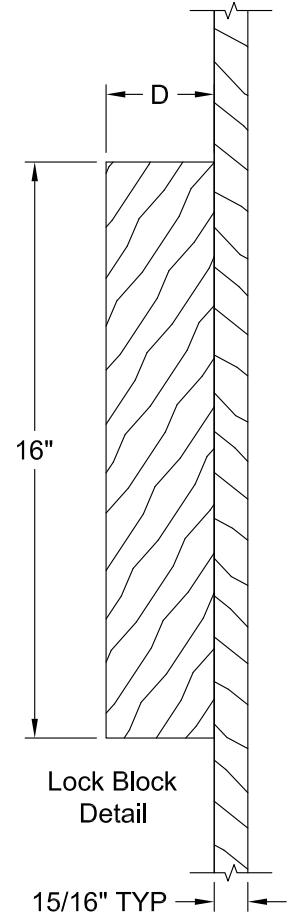

CRAFTSMAN SMOOTH 6'-8"

Dimension Table				
Door Size	A	B	C	D
1'-10" x 6'-8"	22"	10"	6"	3"
1'-8" x 6'-8"	20"	10"	5"	3"
1'-6" x 6'-8"	18"	10"	4"	3"
1'-4" x 6'-8"	16"	8 1/4"	3 7/8"	2 11/16"
1'-3" x 6'-8"	15"	6"	4 1/2"	3"
1'-2" x 6'-8"	14"	6"	4"	3"
1'-0" x 6'-8"	12"	4"	4"	2 1/8"