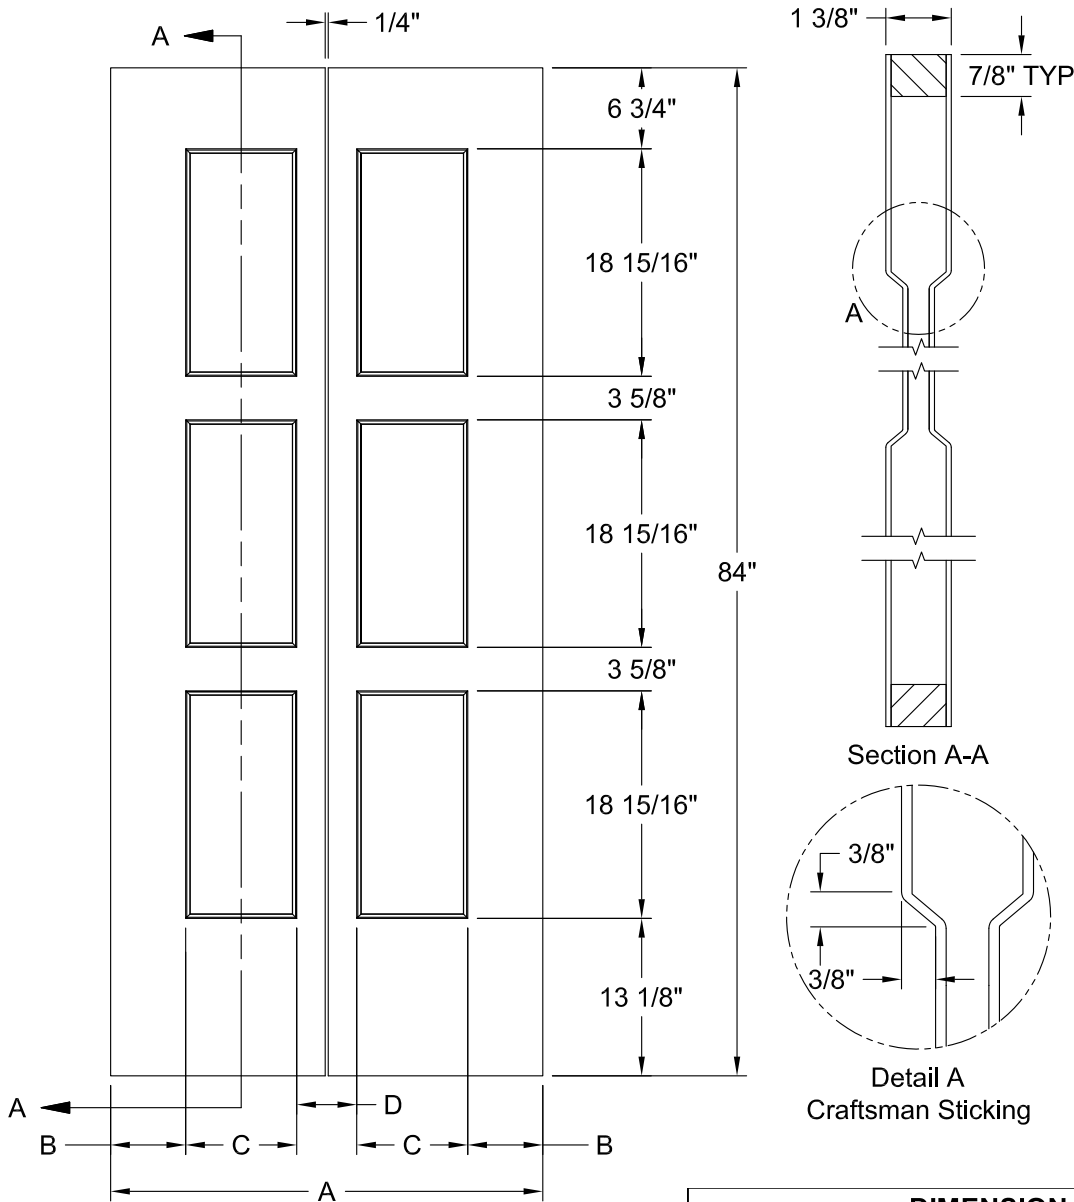

BIRKDALE 6 PANEL BIFOLD SMOOTH 7'-0"

DIMENSION TABLE				
Door Size	A	B	C	D
3'-0" x 7'-0"	36"	6 1/4"	9 1/4"	5"
2'-10" x 7'-0"	34"	5 1/4"	9 1/4"	5"
2'-8" x 7'-0"	32"	4 1/4"	9 1/4"	5"
2'-6" x 7'-0"	30"	5 1/4"	7 1/2"	4 1/2"
2'-4" x 7'-0"	28"	4 1/4"	7 1/2"	4 1/2"
2'-2" x 7'-0"	26"	3 1/4"	7 1/2"	4 1/2"
2'-0" x 7'-0"	24"	4 1/4"	6"	3 1/2"
1'-10" x 7'-0"	22"	3 1/4"	6"	3 1/2"