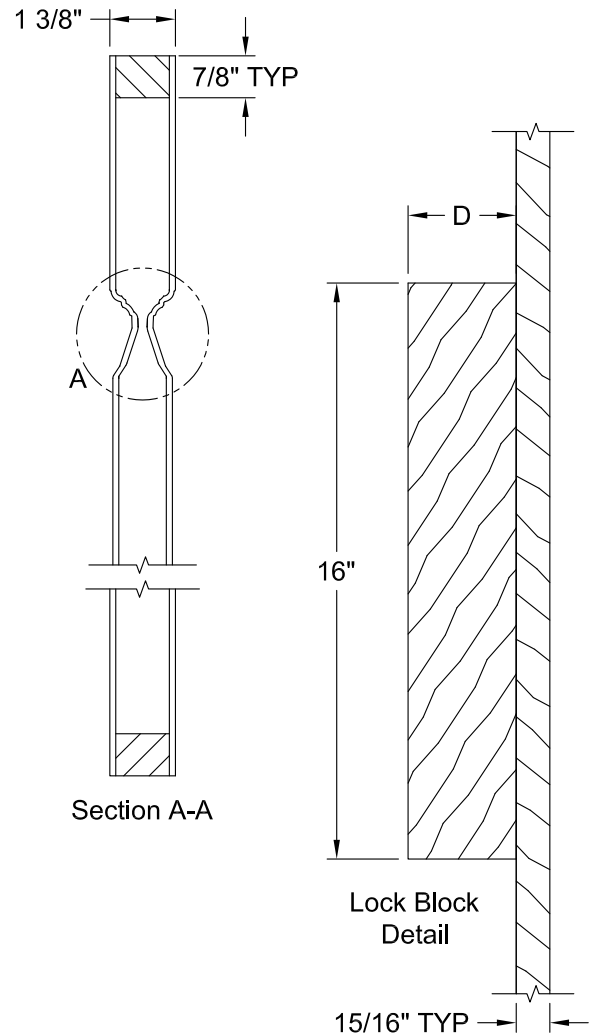

BIRKDALE 6 PANEL BIFOLD SMOOTH 6'-8"

DIMENSION TABLE				
Door Size	A	B	C	D
3'-0" x 6'-8"	36"	6 1/4"	9 1/4"	5"
2'-10" x 6'-8"	34"	5 1/4"	9 1/4"	5"
2'-8" x 6'-8"	32"	4 1/4"	9 1/4"	5"
2'-6" x 6'-8"	30"	5 1/4"	7 1/2"	4 1/2"
2'-4" x 6'-8"	28"	4 1/4"	7 1/2"	4 1/2"
2'-2" x 6'-8"	26"	3 1/4"	7 1/2"	4 1/2"
2'-0" x 6'-8"	24"	4 1/4"	6"	3 1/2"
1'-10" x 6'-8"	22"	3 1/4"	6"	3 1/2"

CAMBRIDGE BIFOLD SMOOTH 8'-0"

Section A-A

Detail A
Ovolo Sticking

Dimension Table			
Door Size	A	B	C
3'-0" x 8'-0"	36"	11 9/16"	17 7/8"
2'-10" x 8'-0"	34"	10 9/16"	16 7/8"
2'-8" x 8'-0"	32"	9 9/16"	15 7/8"
2'-6" x 8'-0"	30"	8 9/16"	14 7/8"
2'-4" x 8'-0"	28"	7 9/16"	13 7/8"
2'-2" x 8'-0"	26"	6 9/16"	12 7/8"
2'-0" x 8'-0"	24"	5 9/16"	11 7/8"
1'-10" x 8'-0"	22"	4 9/16"	10 7/8"

CAMBRIDGE COMMERCIAL SMOOTH 6'-8"

Detail A
Ovolo Sticking

Dimension Table
Door Size
3'-0" x 6'-8"

CAMBRIDGE COMMERCIAL SMOOTH 7'-0"

Detail A
Ovolo Sticking

Dimension Table
Door Size
3'-0" x 7'-0"

CAMDEN OAK GRAIN 6'-8"

Detail A
Modified Cove &
Bead Sticking

Dimension Table				
Door Size	A	B	C	D
3'-0" x 6'-8"	36"	25"	5 1/2"	3"
2'-10" x 6'-8"	34"	22 13/16"	5 19/32"	3"
2'-8" x 6'-8"	32"	22 13/16"	4 19/32"	3"
2'-6" x 6'-8"	30"	19 11/16"	5 5/32"	3"
2'-4" x 6'-8"	28"	18 1/8"	4 15/16"	3"
2'-2" x 6'-8"	26"	14 15/16"	5 17/32"	3"
2'-0" x 6'-8"	24"	14 15/16"	4 17/32"	3"
1'-10" x 6'-8"	22"	14 15/16"	3 17/32"	2 1/8"
1'-8" x 6'-8"	20"	9 1/2"	5 1/4"	3"
1'-6" x 6'-8"	18"	9 1/2"	4 1/4"	3"
1'-4" x 6'-8"	16"	7 1/2"	4 1/4"	3"
1'-3" x 6'-8"	15"	7 1/2"	3 3/4"	2 11/16"
1'-2" x 6'-8"	14"	7 1/2"	3 1/4"	2 1/8"
1'-0" x 6'-8"	12"	6 11/16"	2 21/32"	1 5/8"