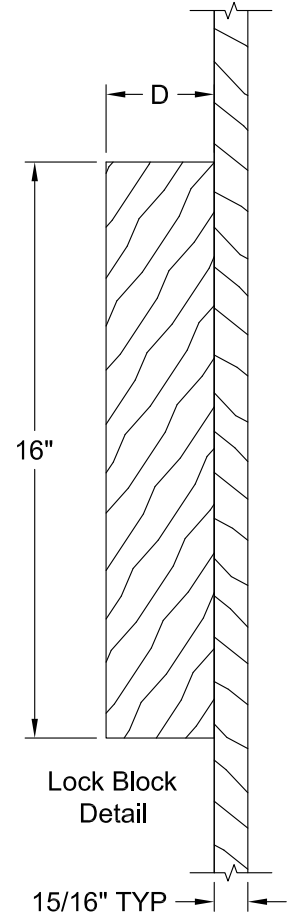

Lock Block Detail