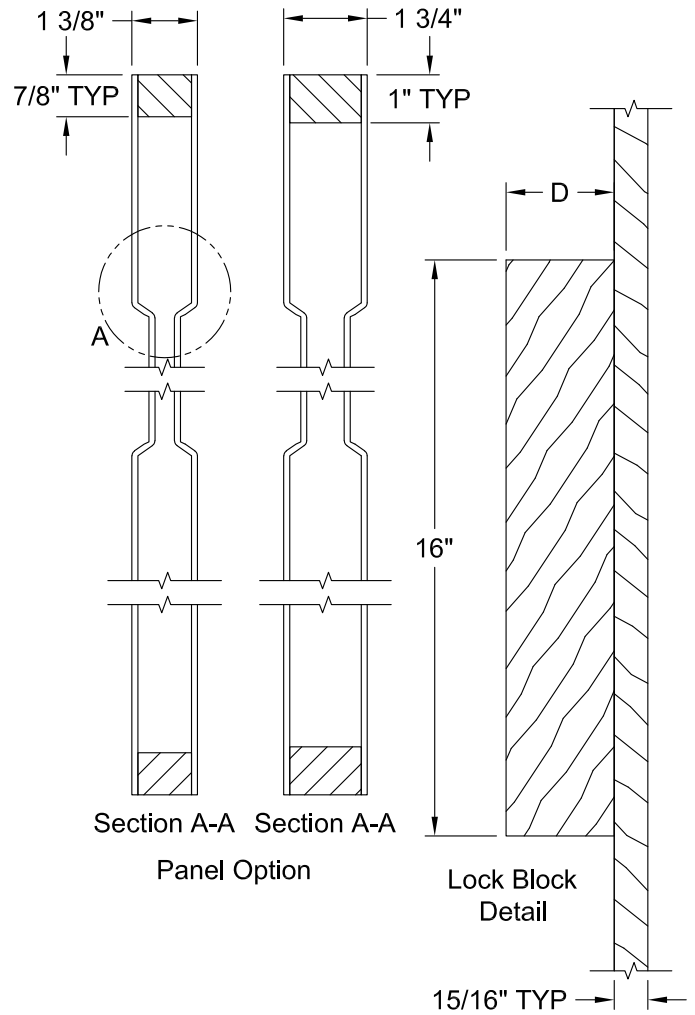

MADISON SMOOTH 7'-0"

Detail A
Craftsman Sticking

Dimension Table				
Door Size	A	B	C	D
3'-0" x 7'-0"	36"	26 1/2"	4 3/4"	3"
2'-10" x 7'-0"	34"	22 1/2"	5 3/4"	3"
2'-8" x 7'-0"	32"	22 1/2"	4 3/4"	3"
2'-6" x 7'-0"	30"	20 1/2"	4 3/4"	3"
2'-4" x 7'-0"	28"	18 1/2"	4 3/4"	3"
2'-2" x 7'-0"	26"	15 1/2"	5 1/4"	3"
2'-0" x 7'-0"	24"	15 1/2"	4 1/4"	3"
1'-10" x 7'-0"	22"	11 1/2"	5 1/4"	3"
1'-8" x 7'-0"	20"	11 1/2"	4 1/4"	3"
1'-6" x 7'-0"	18"	7 13/16"	5 3/32"	3"
1'-4" x 7'-0"	16"	7 13/16"	4 3/32"	3"
1'-3" x 7'-0"	15"	5 3/8"	4 14/16"	3"
1'-2" x 7'-0"	14"	5 3/8"	4 5/16"	3"
1'-0" x 7'-0"	12"	5 3/8"	3 5/16"	2 1/8"