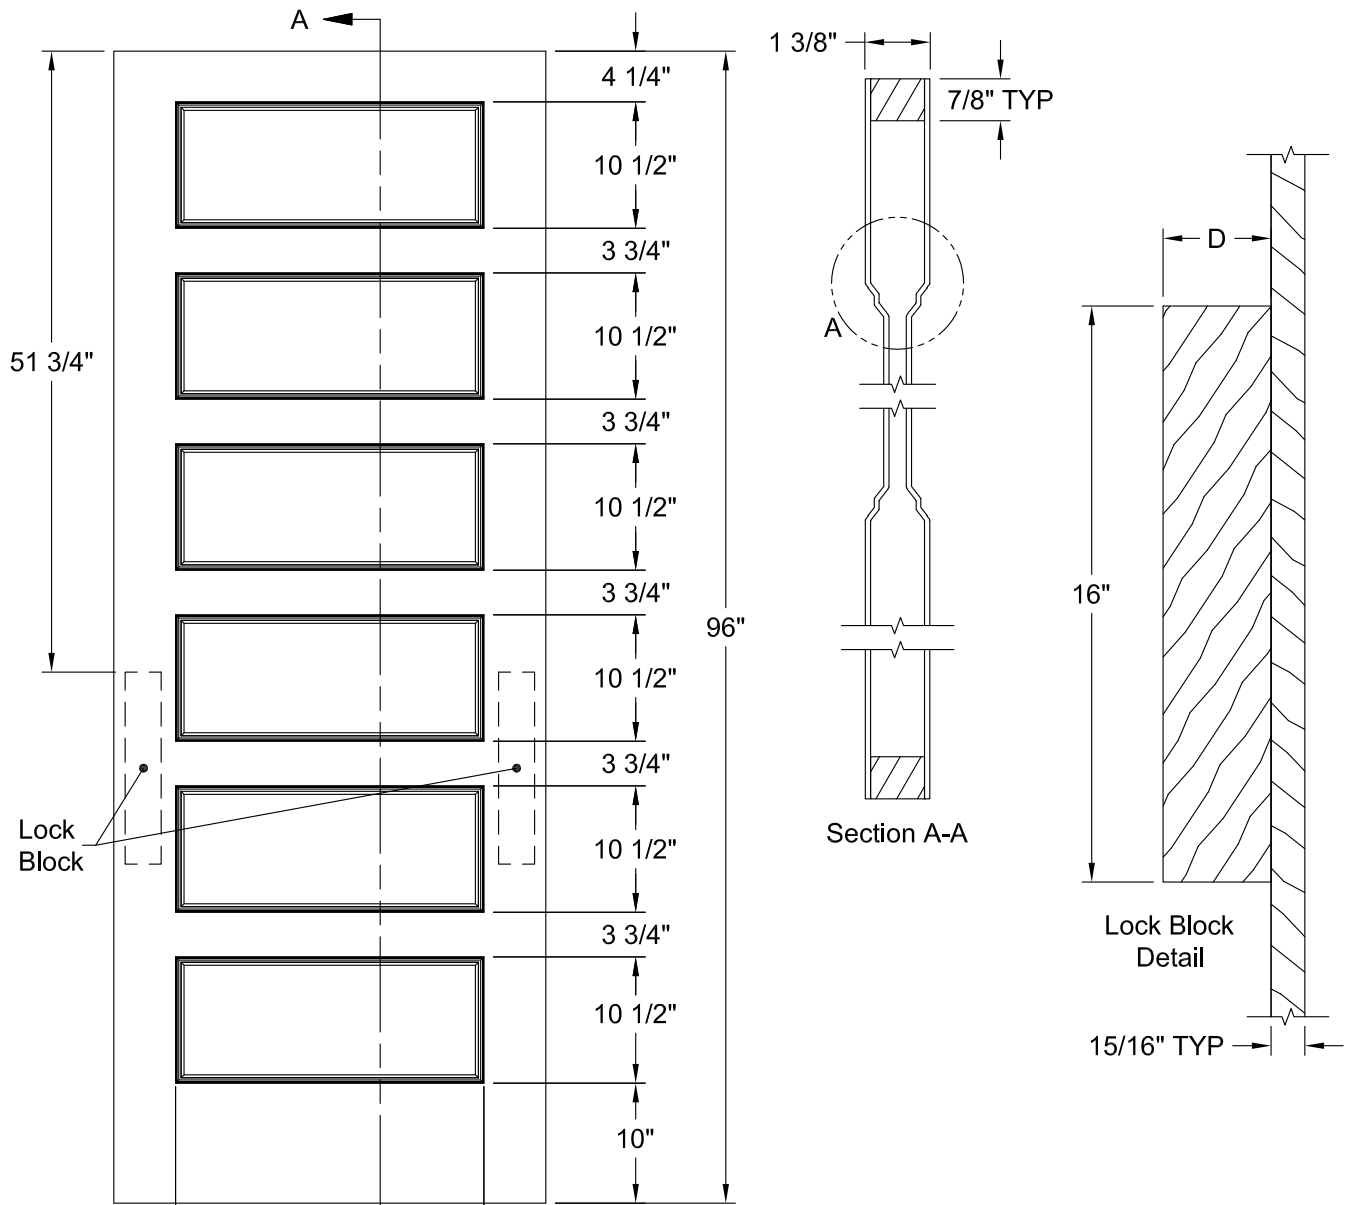

CONMORE SMOOTH 8'-0"

Dimension Table				
Door Size	A	B	C	D
3'-0" x 8'-0"	36"	25 5/8"	5 3/16"	3"
2'-10" x 8'-0"	34"	23 5/8"	5 3/16"	3"
2'-8" x 8'-0"	32"	23 5/8"	4 3/16"	3"
2'-6" x 8'-0"	30"	21 5/8"	4 3/16"	3"
2'-4" x 8'-0"	28"	19 5/8"	4 3/16"	3"
2'-2" x 8'-0"	26"	15 5/8"	5 3/16"	3"
2'-0" x 8'-0"	24"	15 5/8"	4 3/16"	3"
1'-10" x 8'-0"	22"	15 5/8"	3 3/16"	2 1/8"
1'-8" x 8'-0"	20"	9 5/8"	5 3/16"	3"
1'-6" x 8'-0"	18"	9 5/8"	4 3/16"	3"