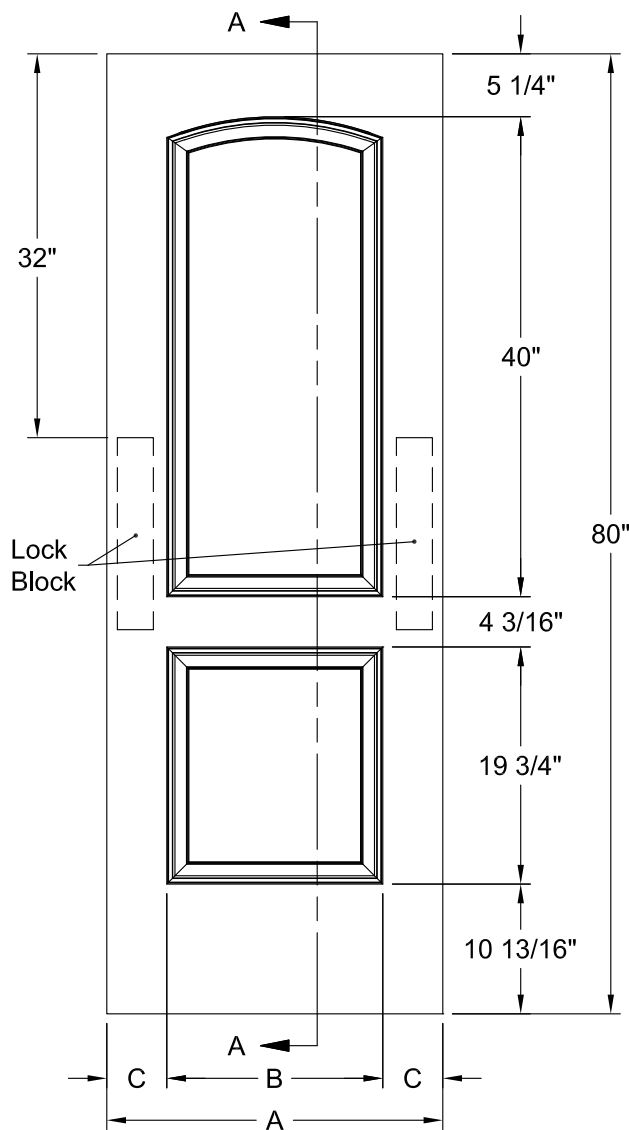

CONTINENTAL SMOOTH 6'-8"

Detail A
Ovolo Sticking

Dimension Table				
Door Size	A	B	C	D
3'-0" x 6'-8"	36"	24"	6"	3"
2'-10" x 6'-8"	34"	24"	4"	3"
2'-8" x 6'-8"	32"	21"	4 1/2"	3"
2'-6" x 6'-8"	30"	20"	5"	3"
2'-4" x 6'-8"	28"	18"	5"	3"
2'-2" x 6'-8"	26"	18"	4"	3"
2'-0" x 6'-8"	24"	14"	5"	3"
1'-10" x 6'-8"	22"	14"	4"	3"
1'-8" x 6'-8"	20"	10 9/16"	4 23/32"	3"
1'-6" x 6'-8"	18"	10 9/16"	3 23/32"	2 11/16"
1'-4" x 6'-8"	16"	8 9/16"	3 23/32"	2 11/16"
1'-3" x 6'-8"	15"	8 9/16"	3 7/32"	2 1/8"
1'-2" x 6'-8"	14"	8 9/16"	2 23/32"	1 5/8"
1'-0" x 6'-8"	12"	5 9/16"	3 7/32"	2 1/8"