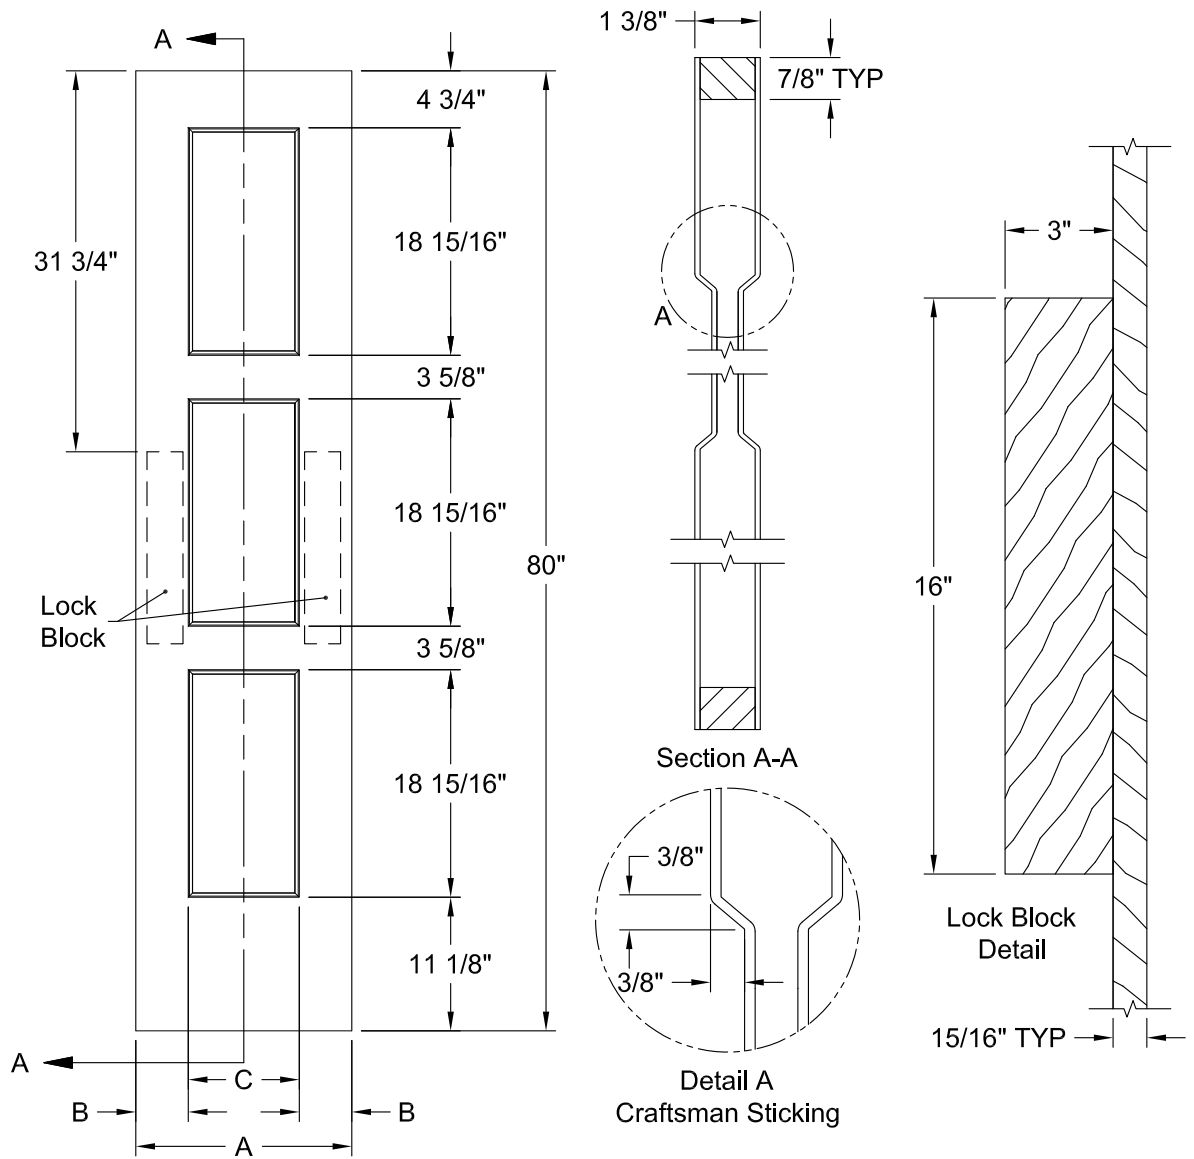

BIRKDALE 3 PANEL SMOOTH 6'-8"

DIMENSION TABLE			
Door Size	A	B	C
1'-6" x 6'-8"	18"	4 3/8"	9 1/4"
1'-4" x 6'-8"	16"	3 3/8"	9 1/4"
1'-3" x 6'-8"	15"	3 3/4"	7 1/2"
1'-2" x 6'-8"	14"	3 1/4"	7 1/2"
1'-0" x 6'-8"	12"	3"	6"