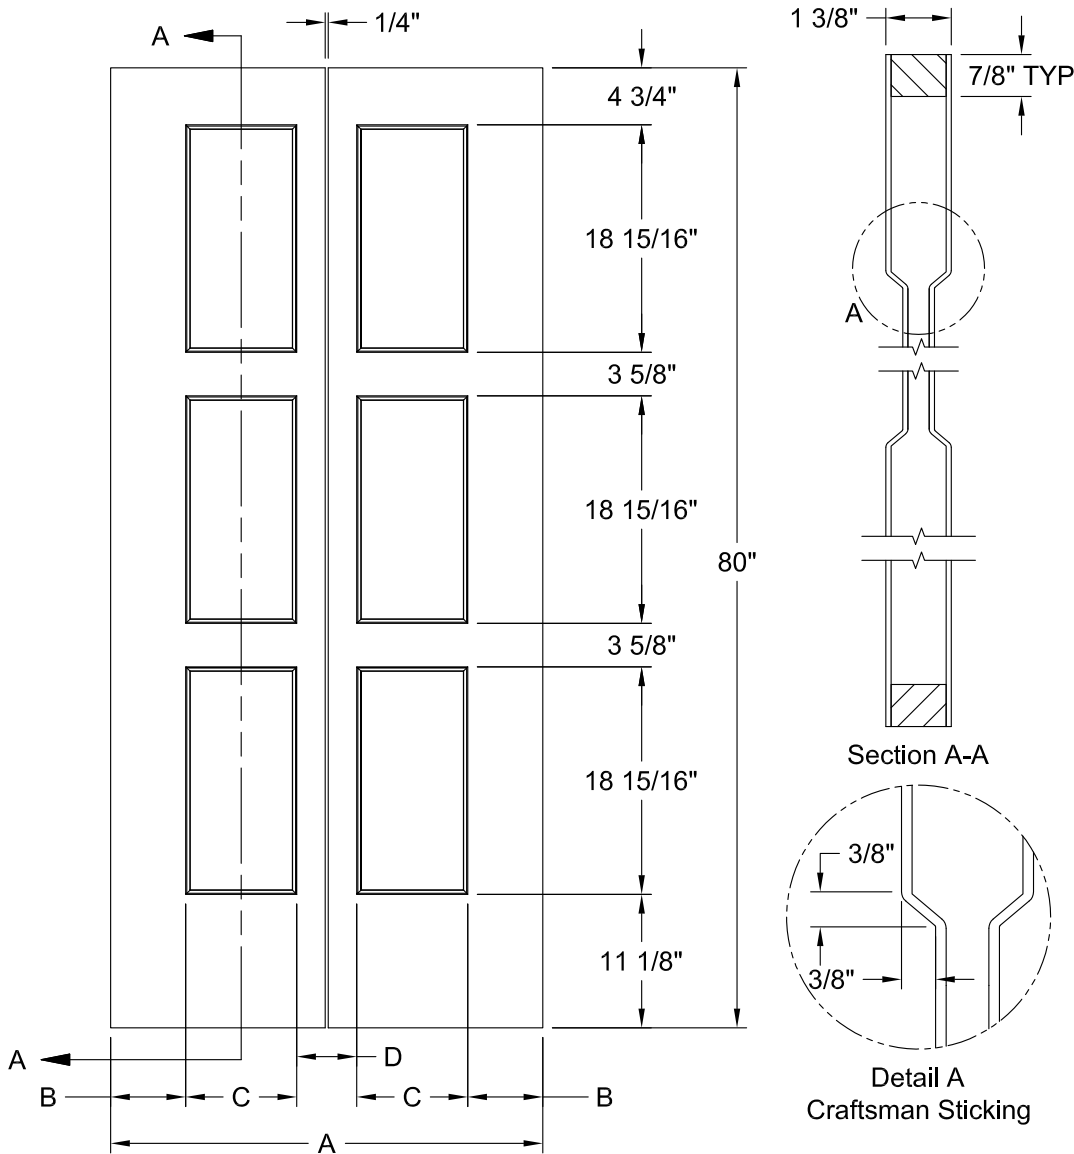

BIRKDALE 6 PANEL BIFOLD SMOOTH 6'-8"

DIMENSION TABLE				
Door Size	A	B	C	D
3'-0" x 6'-8"	36"	6 1/4"	9 1/4"	5"
2'-10" x 6'-8"	34"	5 1/4"	9 1/4"	5"
2'-8" x 6'-8"	32"	4 1/4"	9 1/4"	5"
2'-6" x 6'-8"	30"	5 1/4"	7 1/2"	4 1/2"
2'-4" x 6'-8"	28"	4 1/4"	7 1/2"	4 1/2"
2'-2" x 6'-8"	26"	3 1/4"	7 1/2"	4 1/2"
2'-0" x 6'-8"	24"	4 1/4"	6"	3 1/2"
1'-10" x 6'-8"	22"	3 1/4"	6"	3 1/2"