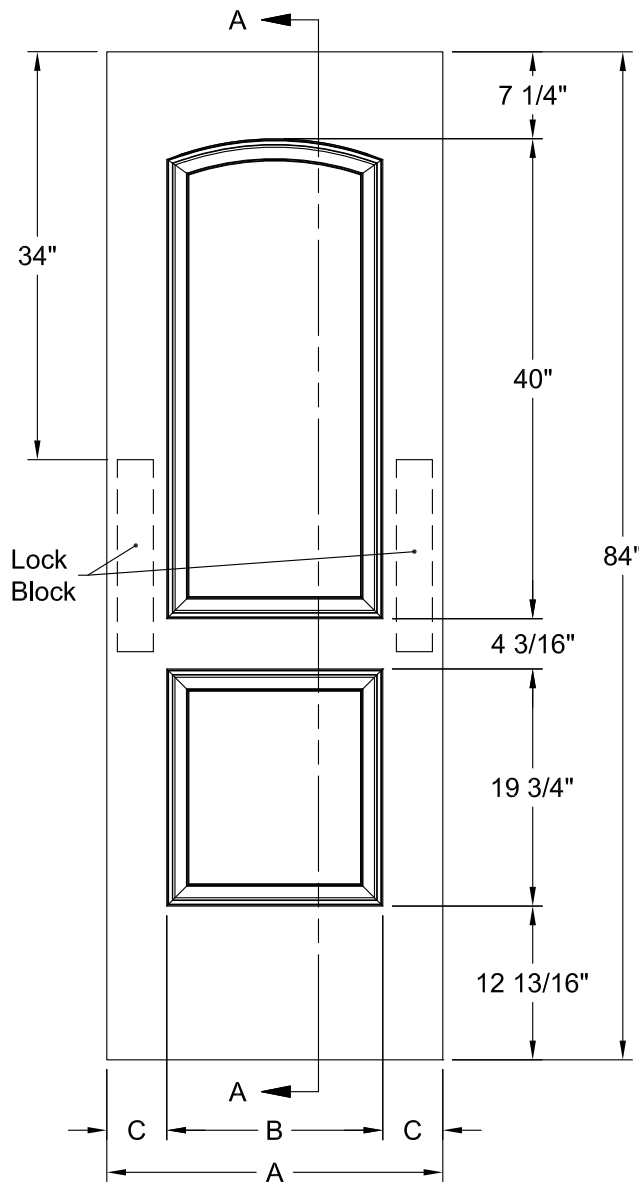

CONTINENTAL SMOOTH 7'-0"

Detail A
Ovolo Sticking

Dimension Table				
Door Size	A	B	C	D
3'-0" x 7'-0"	36"	24"	6"	3"
2'-10" x 7'-0"	34"	24"	5"	3"
2'-8" x 7'-0"	32"	21"	5 1/2"	3"
2'-6" x 7'-0"	30"	20"	5"	3"
2'-4" x 7'-0"	28"	18"	5"	3"
2'-2" x 7'-0"	26"	18"	4"	3"
2'-0" x 7'-0"	24"	14"	5"	3"
1'-10" x 7'-0"	22"	14"	4"	3"
1'-8" x 7'-0"	20"	10 9/16"	4 23/32"	3"
1'-6" x 7'-0"	18"	10 9/16"	3 23/32"	2 11/16"
1'-4" x 7'-0"	16"	8 9/16"	3 23/32"	2 11/16"
1'-3" x 7'-0"	15"	8 9/16"	3 7/32"	2 1/8"
1'-2" x 7'-0"	14"	8 9/16"	2 23/32"	1 5/8"
1'-0" x 7'-0"	12"	5 9/16"	3 7/32"	2 1/8"