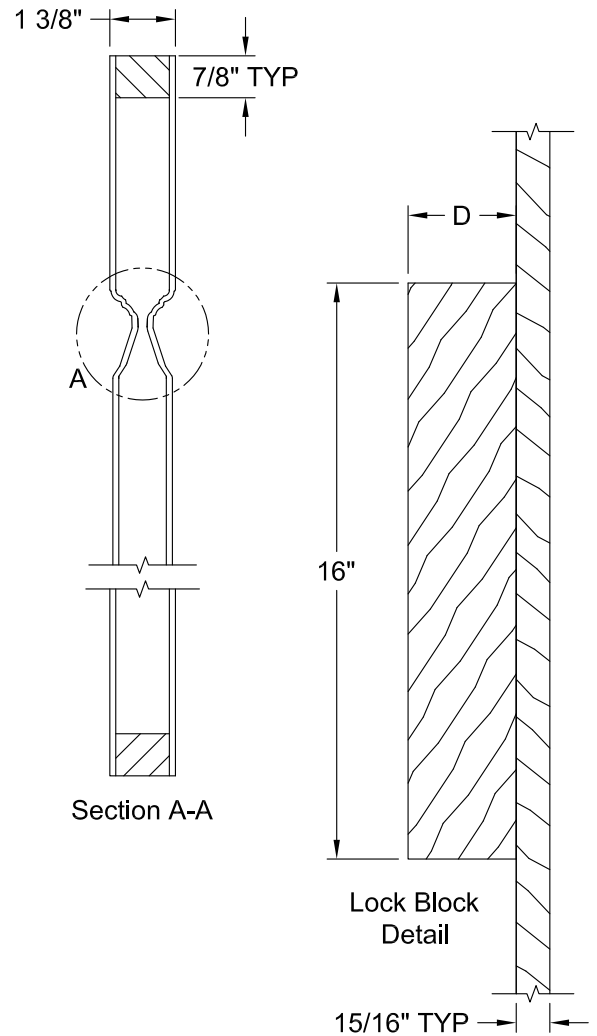

CAMDEN OAK GRAIN 7'-0"

Detail A
Modified Cove &
Bead Sticking

Dimension Table				
Door Size	A	B	C	D
3'-0" x 7'-0"	36"	25"	5 1/2"	3"
2'-10" x 7'-0"	34"	22 13/16"	5 19/32"	3"
2'-8" x 7'-0"	32"	22 13/16"	4 19/32"	3"
2'-6" x 7'-0"	30"	19 11/16"	5 5/32"	3"
2'-4" x 7'-0"	28"	18 1/8"	4 15/16"	3"
2'-2" x 7'-0"	26"	14 15/16"	5 17/32"	3"
2'-0" x 7'-0"	24"	14 15/16"	4 17/32"	3"
1'-10" x 7'-0"	22"	14 15/16"	3 17/32"	2 1/8"
1'-8" x 7'-0"	20"	9 1/2"	5 1/4"	3"
1'-6" x 7'-0"	18"	9 1/2"	4 1/4"	3"
1'-4" x 7'-0"	16"	7 1/2"	4 1/4"	3"
1'-3" x 7'-0"	15"	7 1/2"	3 3/4"	2 11/16"
1'-2" x 7'-0"	14"	7 1/2"	3 1/4"	2 1/8"
1'-0" x 7'-0"	12"	6 11/16"	2 21/32"	1 5/8"