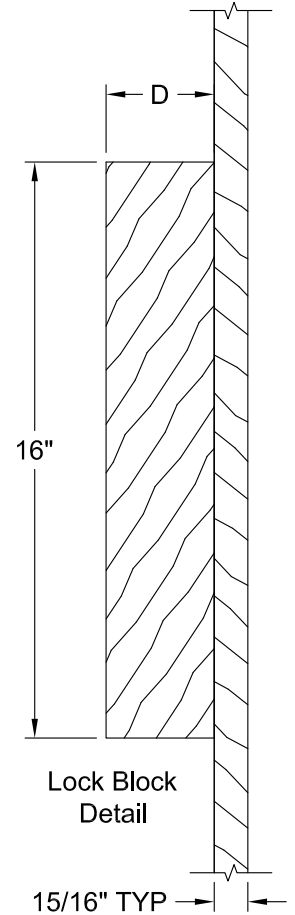

Lock Block Detail