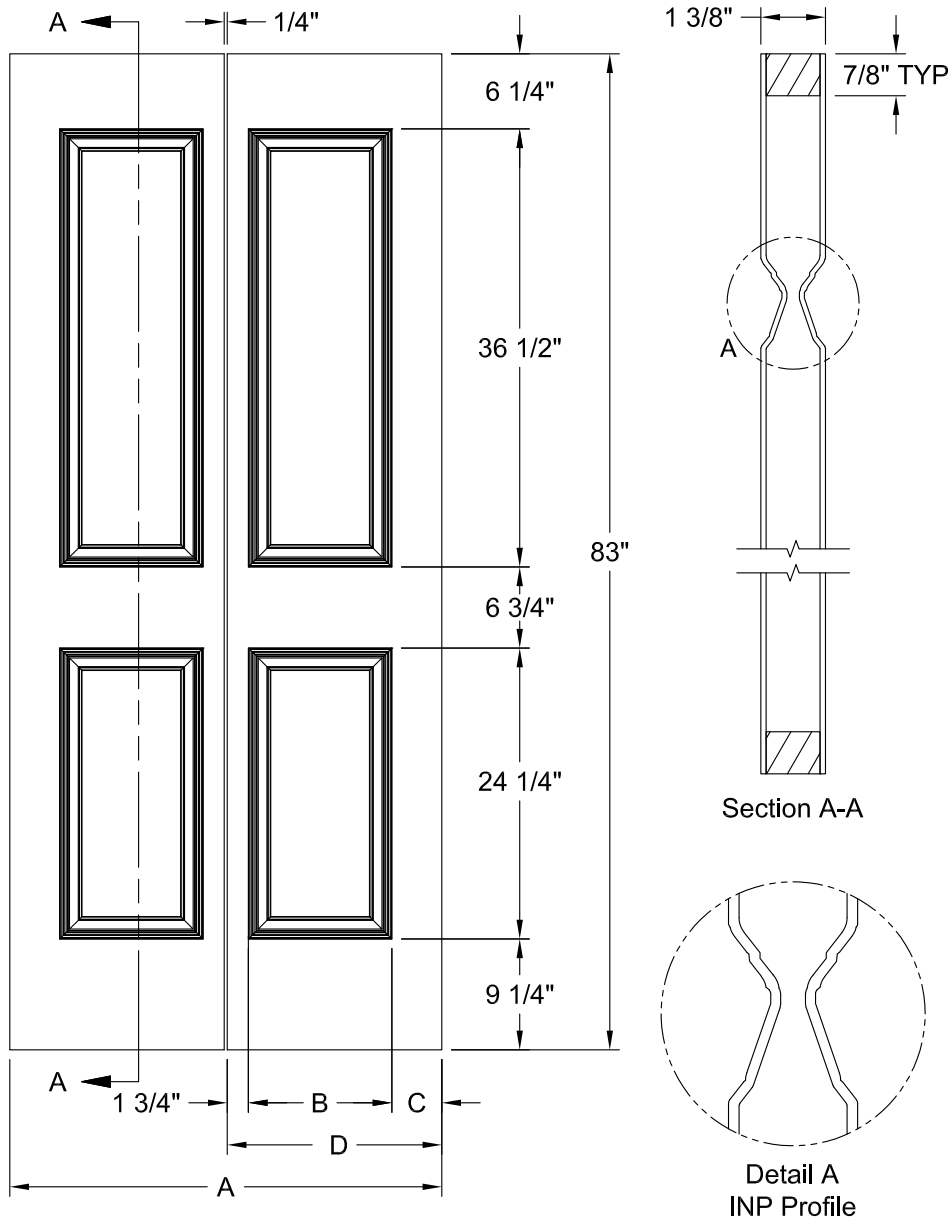

COVENTRY BIFOLD SMOOTH 7'-0"

Dimension Table				
Door Size	A	B	C	D
3'-0" x 7'-0"	36"	12"	4 1/8"	17 7/8"
2'-10" x 7'-0"	34"	10"	5 1/8"	16 7/8"
2'-8" x 7'-0"	32"	10"	4 1/8"	15 7/8"
2'-6" x 7'-0"	30"	9"	4 1/8"	14 7/8"
2'-4" x 7'-0"	28"	8"	4 1/8"	13 7/8"
2'-2" x 7'-0"	26"	6"	5 1/8"	12 7/8"
2'-0" x 7'-0"	24"	6"	4 1/8"	11 7/8"
1'-10" x 7'-0"	22"	6"	3 1/8"	10 7/8"