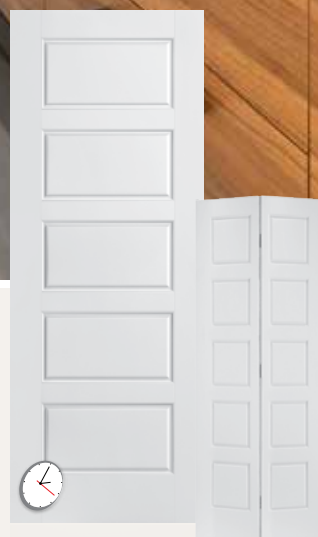

SADDLEBROOK®
1 panel plank smooth

CHEYENNE®
2 panel camber-top plank smooth

RIVERSIDE®
5 panel equal smooth

CHEYENNE® • RIVERSIDE® • SADDLEBROOK®

MASONITE SELECT™

AUTHENTIC | DIVERSE | STYLISH

Feature lines reproduce the construction of authentic stile & rail wood doors.