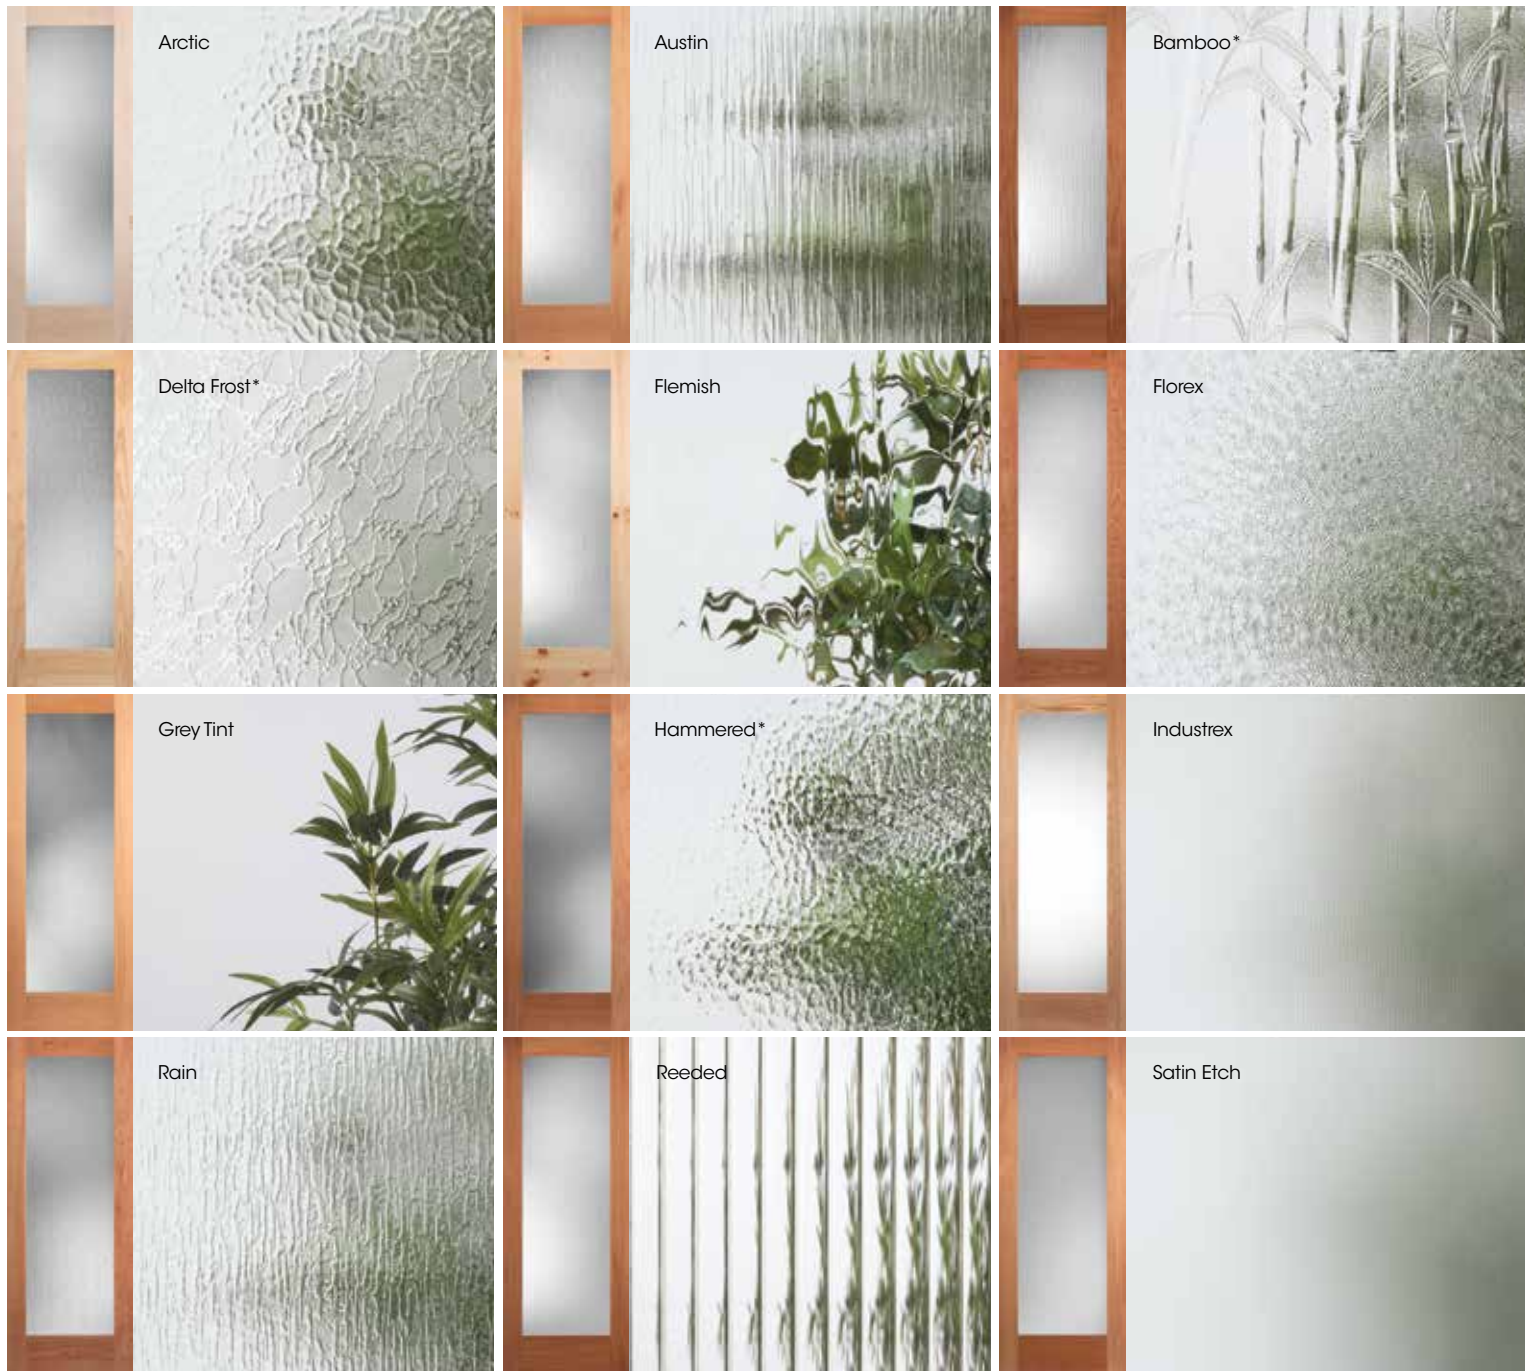

STYLE | DISTINCT | REFINED

Glass for Wood French and MDF French.

*8ft doors will be supplied with a panel on the bottom.

+Clear and mirror are also available with beveling (on one side).

Beveled glass is available in all French door styles.