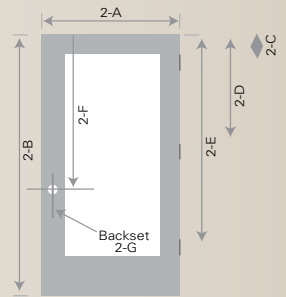

HOW TO MEASURE

Un-Machined Door (Fig. 1):

- A. Measure widest side of your existing door (1-A).
- B. Measure door height (1-B).

Door (Fig. 1)

Pre-Machined Door (Fig. 2):

- A. Measure widest side of your existing door (2-A).
- B. Measure door height (2-B).
- C. Measure from top of door to top of first hinge (2-C).
- D. Measure from top of door to top of middle hinge (2-D).
- E. Measure from top of door to top of bottom hinge (2-E).
- F. Measure from top of door to center of lock hole (2-F).
- G. Measure from edge of door to center of lock hole (2-G).

(Fig. 2)

Prehung Door (Fig. 3):

Measure the width of your existing door jamb.
Measure the existing rough opening:

- A. To ensure accurate measurements, first remove the casing on the sides and top of your opening frame.
- B. Measure from inside the face and of one stud to inside the face of the other stud (3-A).
- C. Measure from the floor to the bottom of the header above the door (3-B).
- D. Indicate door swing L/H or R/H.