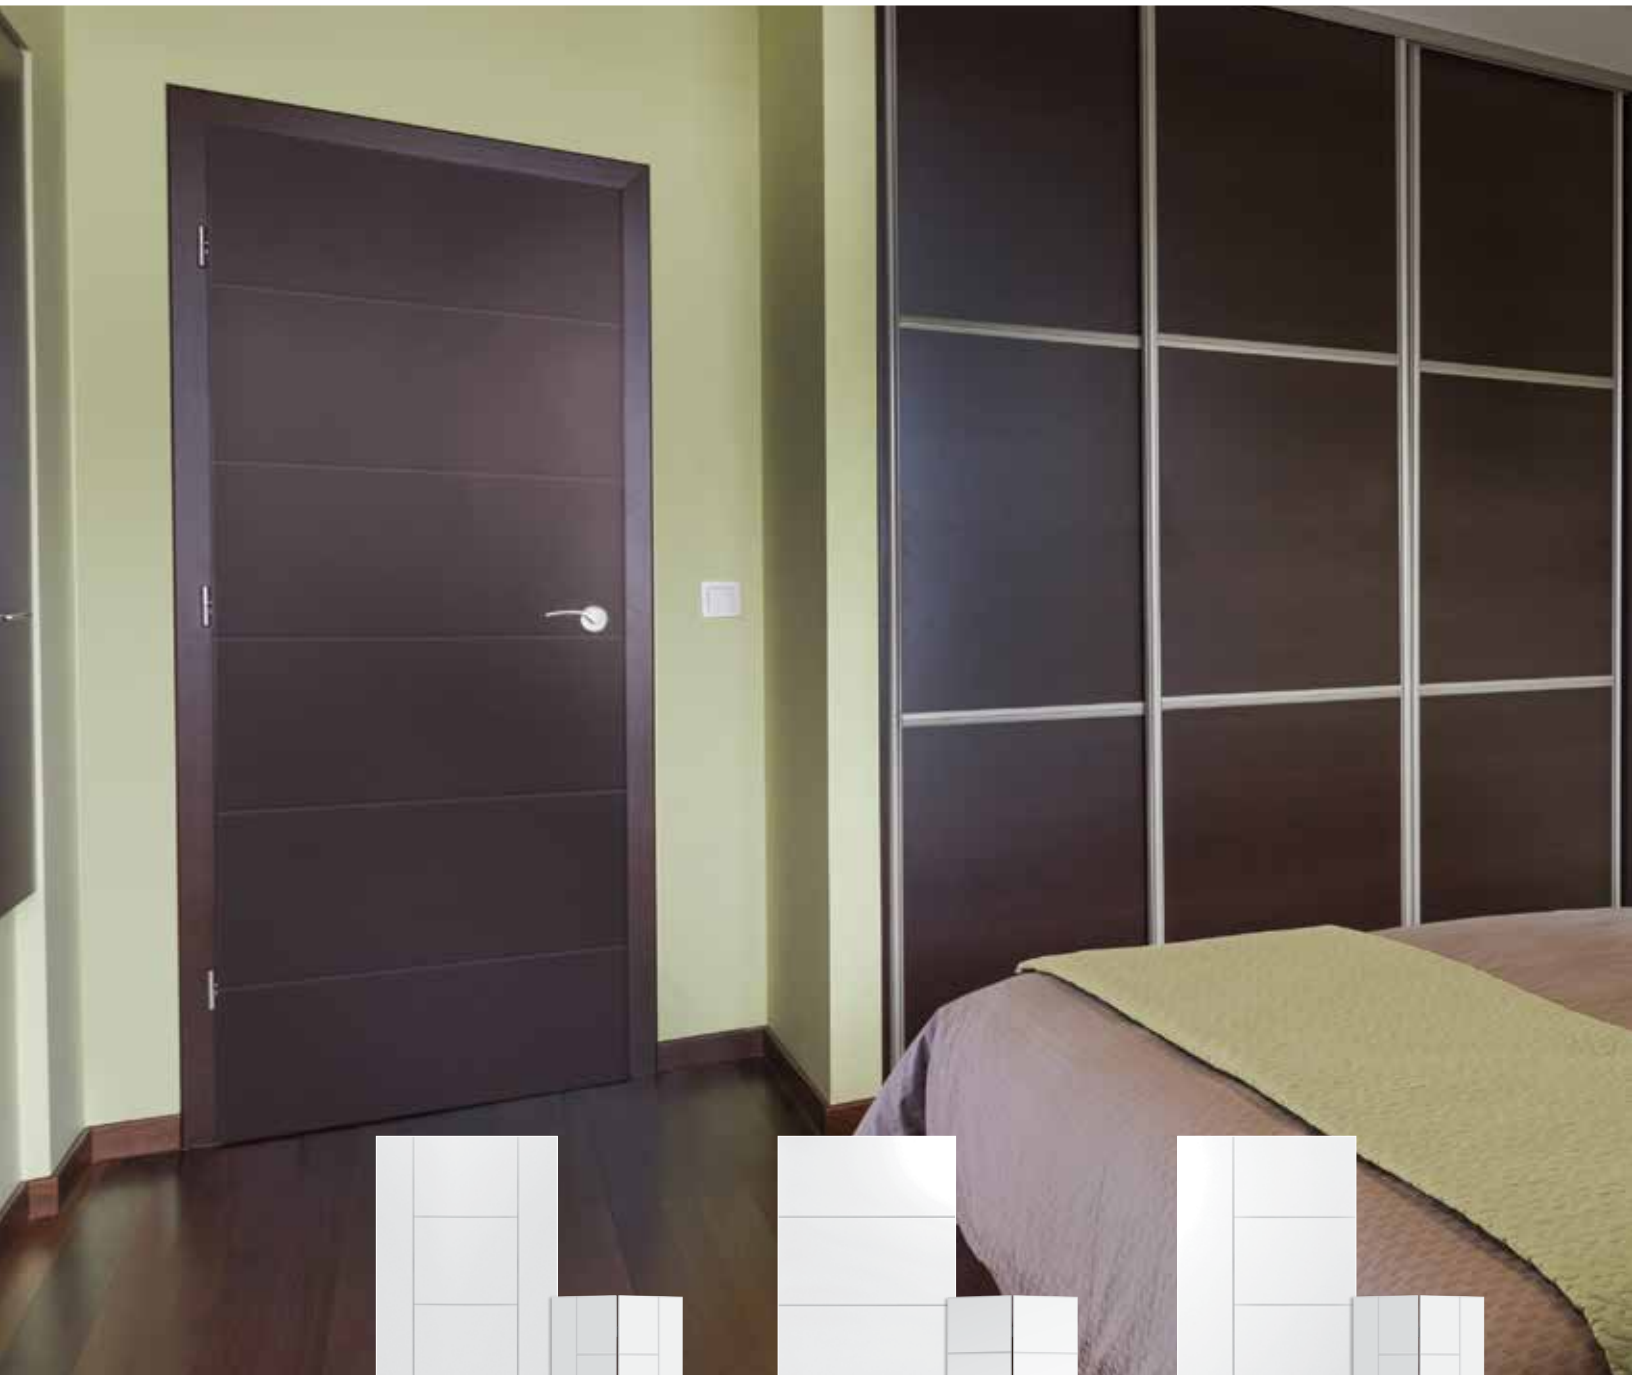

masonite
EXPO™

ARTISTIC | CONTEMPORARY | SLEEK

HAMEL®
smooth