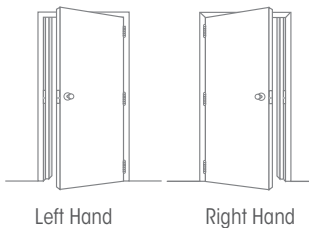

HOW TO MEASURE

Un-Machined Door (Fig. 1):

- A. Measure widest side of your existing door (1-A).
- B. Measure door height (1-B).

Door (Fig. 1)

Pre-Machined Door (Fig. 2):

- A. Measure widest side of your existing door (2-A).
- B. Measure door height (2-B).
- C. Measure from top of door to top of first hinge (2-C).
- D. Measure from top of door to top of middle hinge (2-D).
- E. Measure from top of door to top of bottom hinge (2-E).
- F. Measure from top of door to center of lock hole (2-F).
- G. Measure from edge of door to center of lock hole (2-G).

(Fig. 2)

Prehung Door (Fig. 3):

Measure the width of your existing door jamb.
Measure the existing rough opening:

- A. To ensure accurate measurements, first remove the casing on the sides and top of your opening frame.
- B. Measure from inside the face and of one stud to inside the face of the other stud (3-A).
- C. Measure from the floor to the bottom of the header above the door (3-B).
- D. Indicate door swing L/H or R/H.